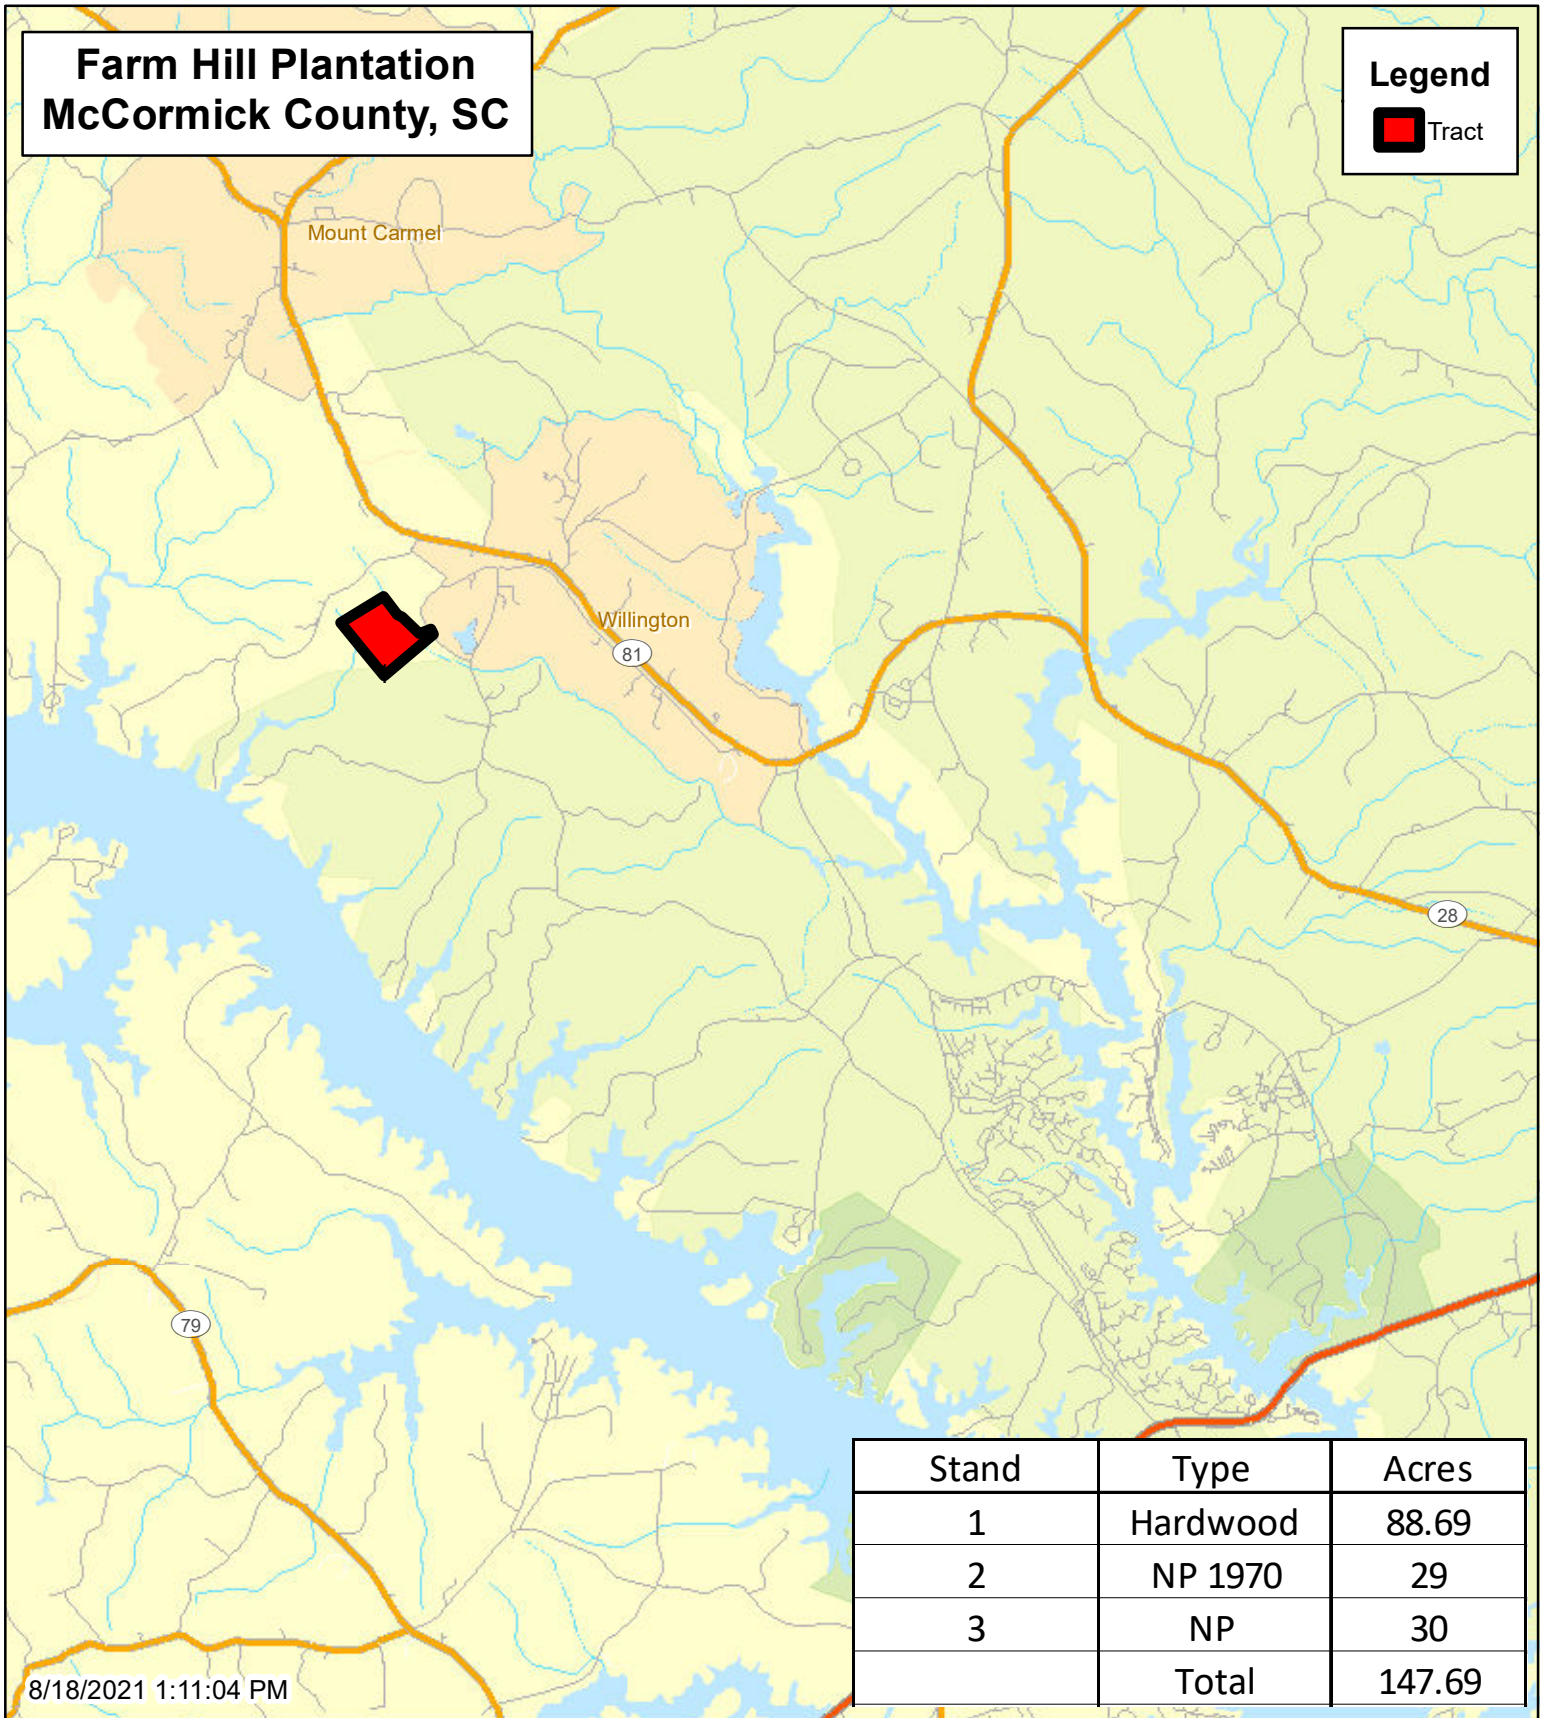

# Farm Hill Plantation McCormick County, SC

## Legend

8/18/2021 1:11:04 PM

Lat, Long: 33.966976, -82.494158

1 inch = 8,333 feet

This map is considered accurate; however, no warranty is given or implied.

864.229.0098  
www.thompsonforest.com