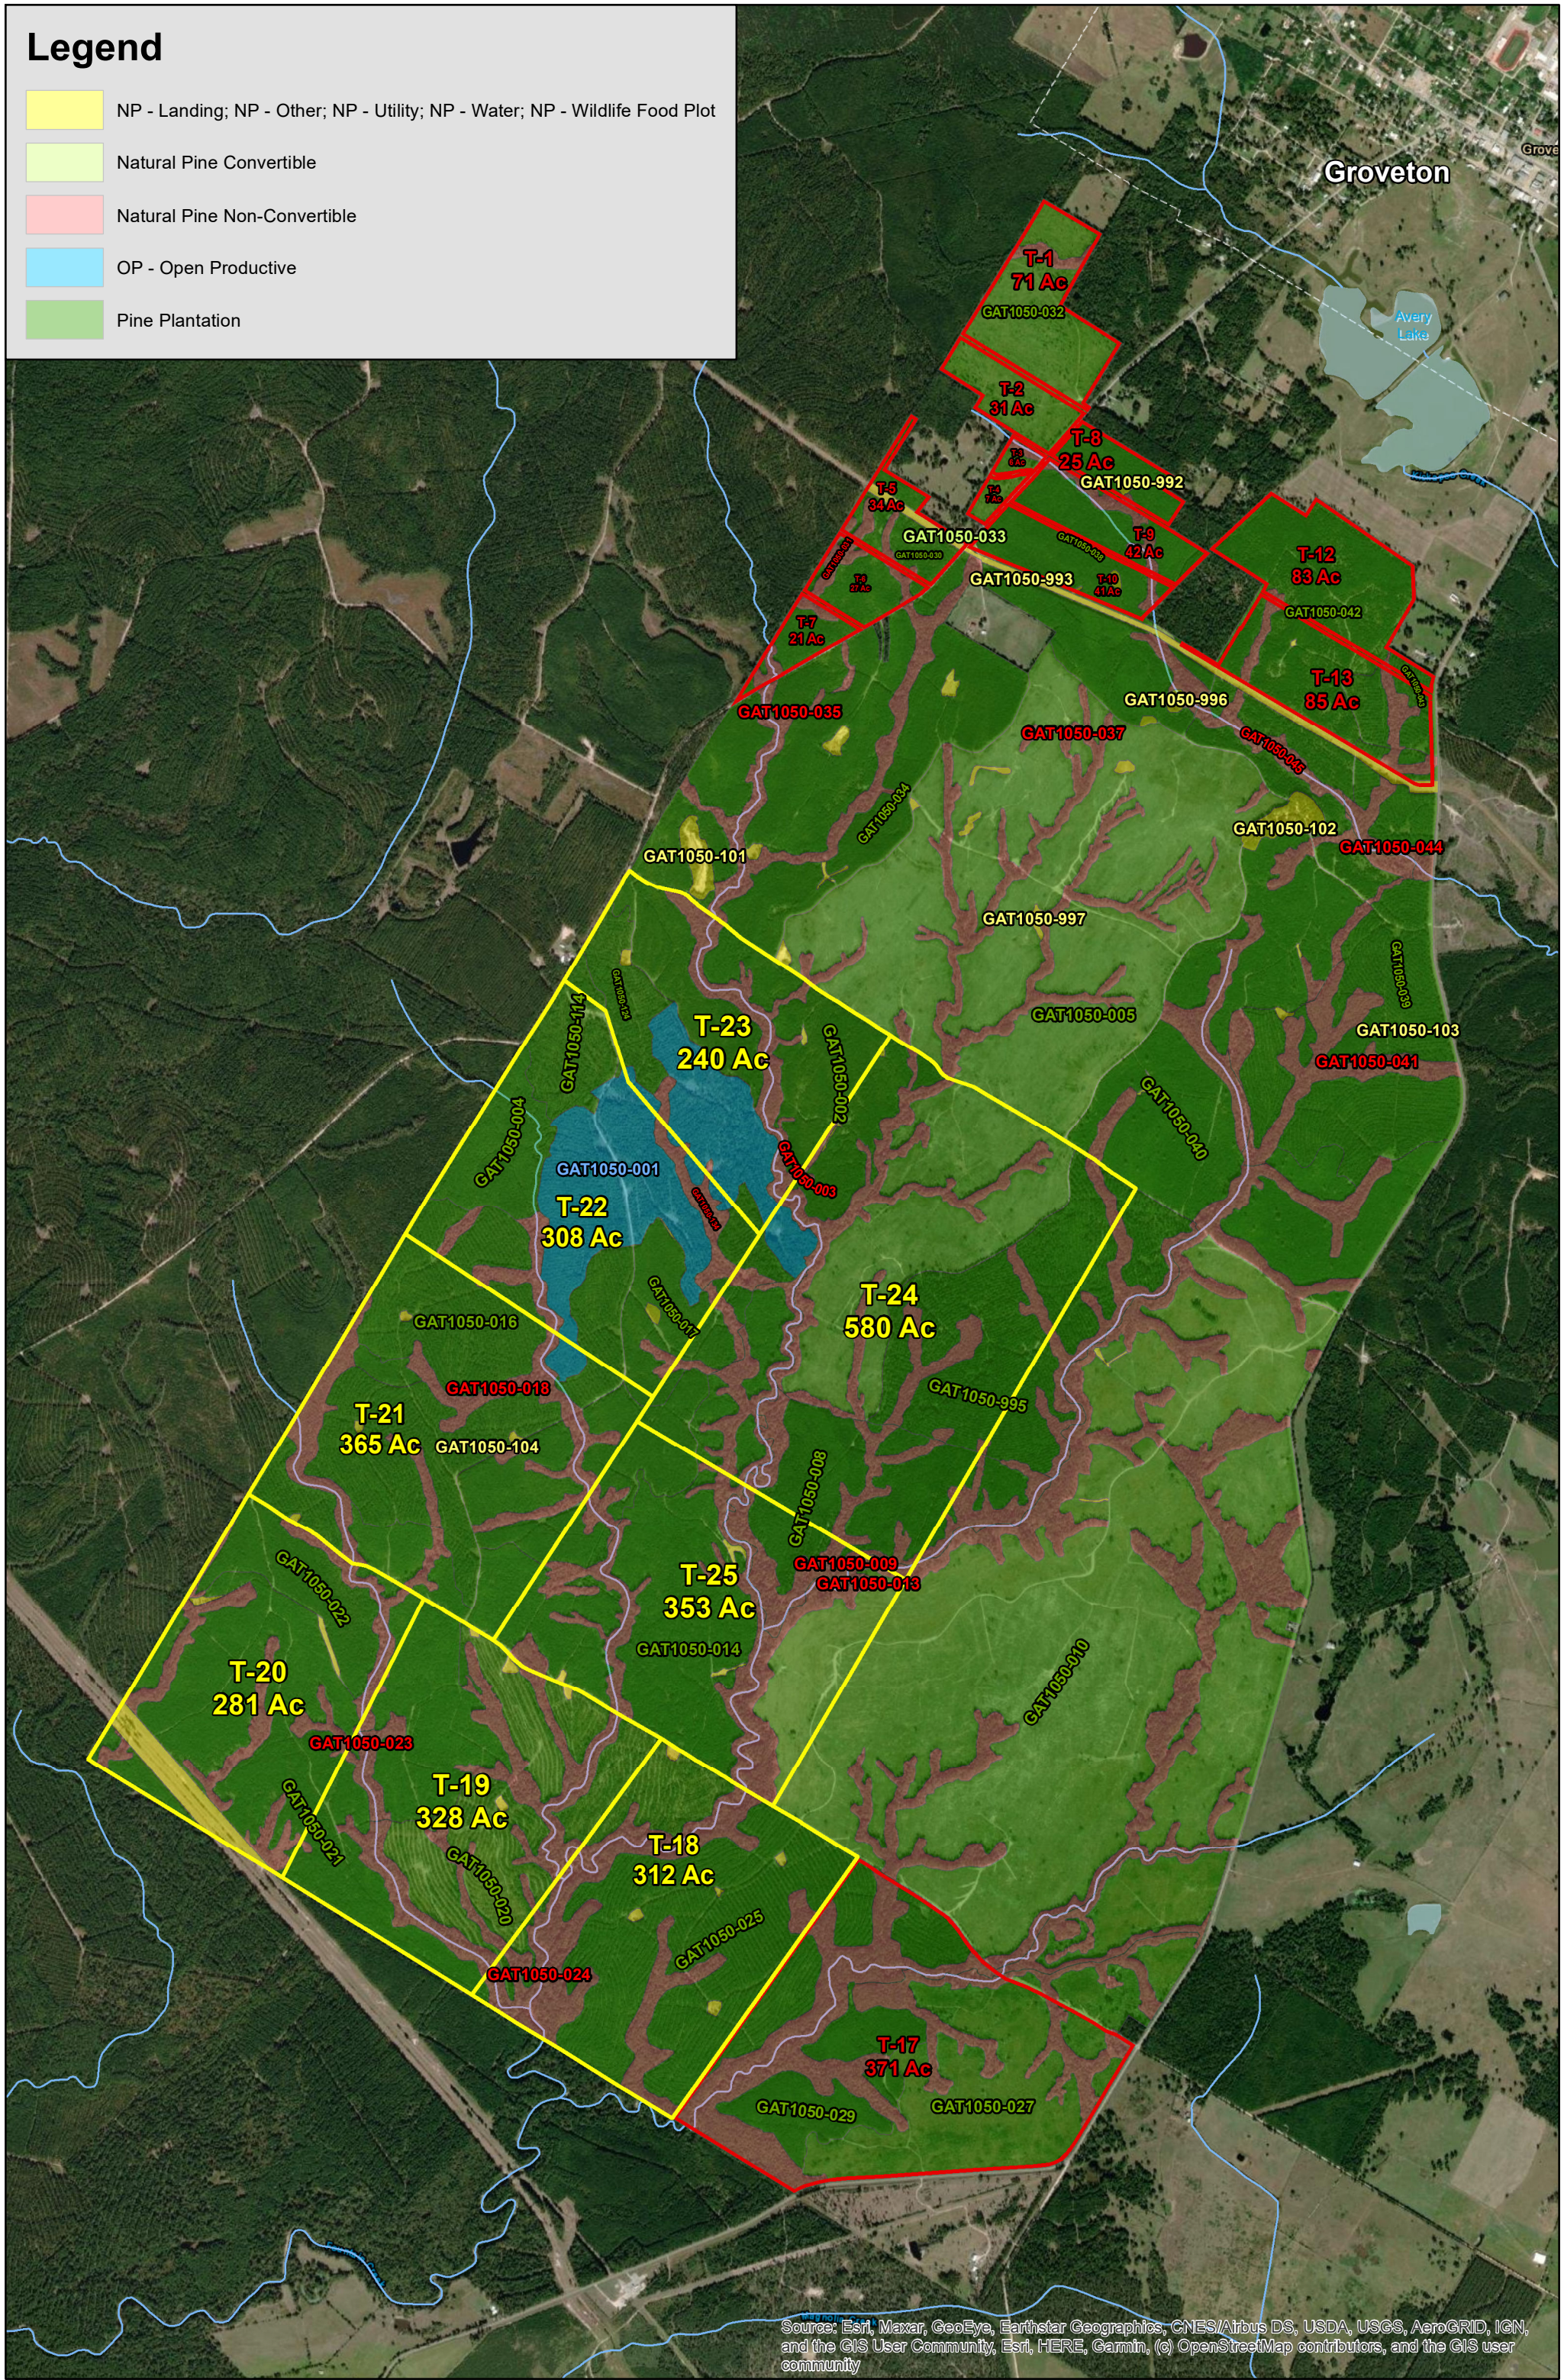

Legend

- NP - Landing; NP - Other; NP - Utility; NP - Water; NP - Wildlife Food Plot
- Natural Pine Convertible
- Natural Pine Non-Convertible
- OP - Open Productive
- Pine Plantation

Groveton

Avery Lake

Source: Esri, Maxar, GeoEye, Earthstar Geographics, CNES/Airbus DS, USDA, USGS, AeroGRID, IGN, and the GIS User Community, Esri, HERE, Garmin, (c) OpenStreetMap contributors, and the GIS user community

Groveton, Trinity Co., TX

For illustration purposes only. (Eliot)