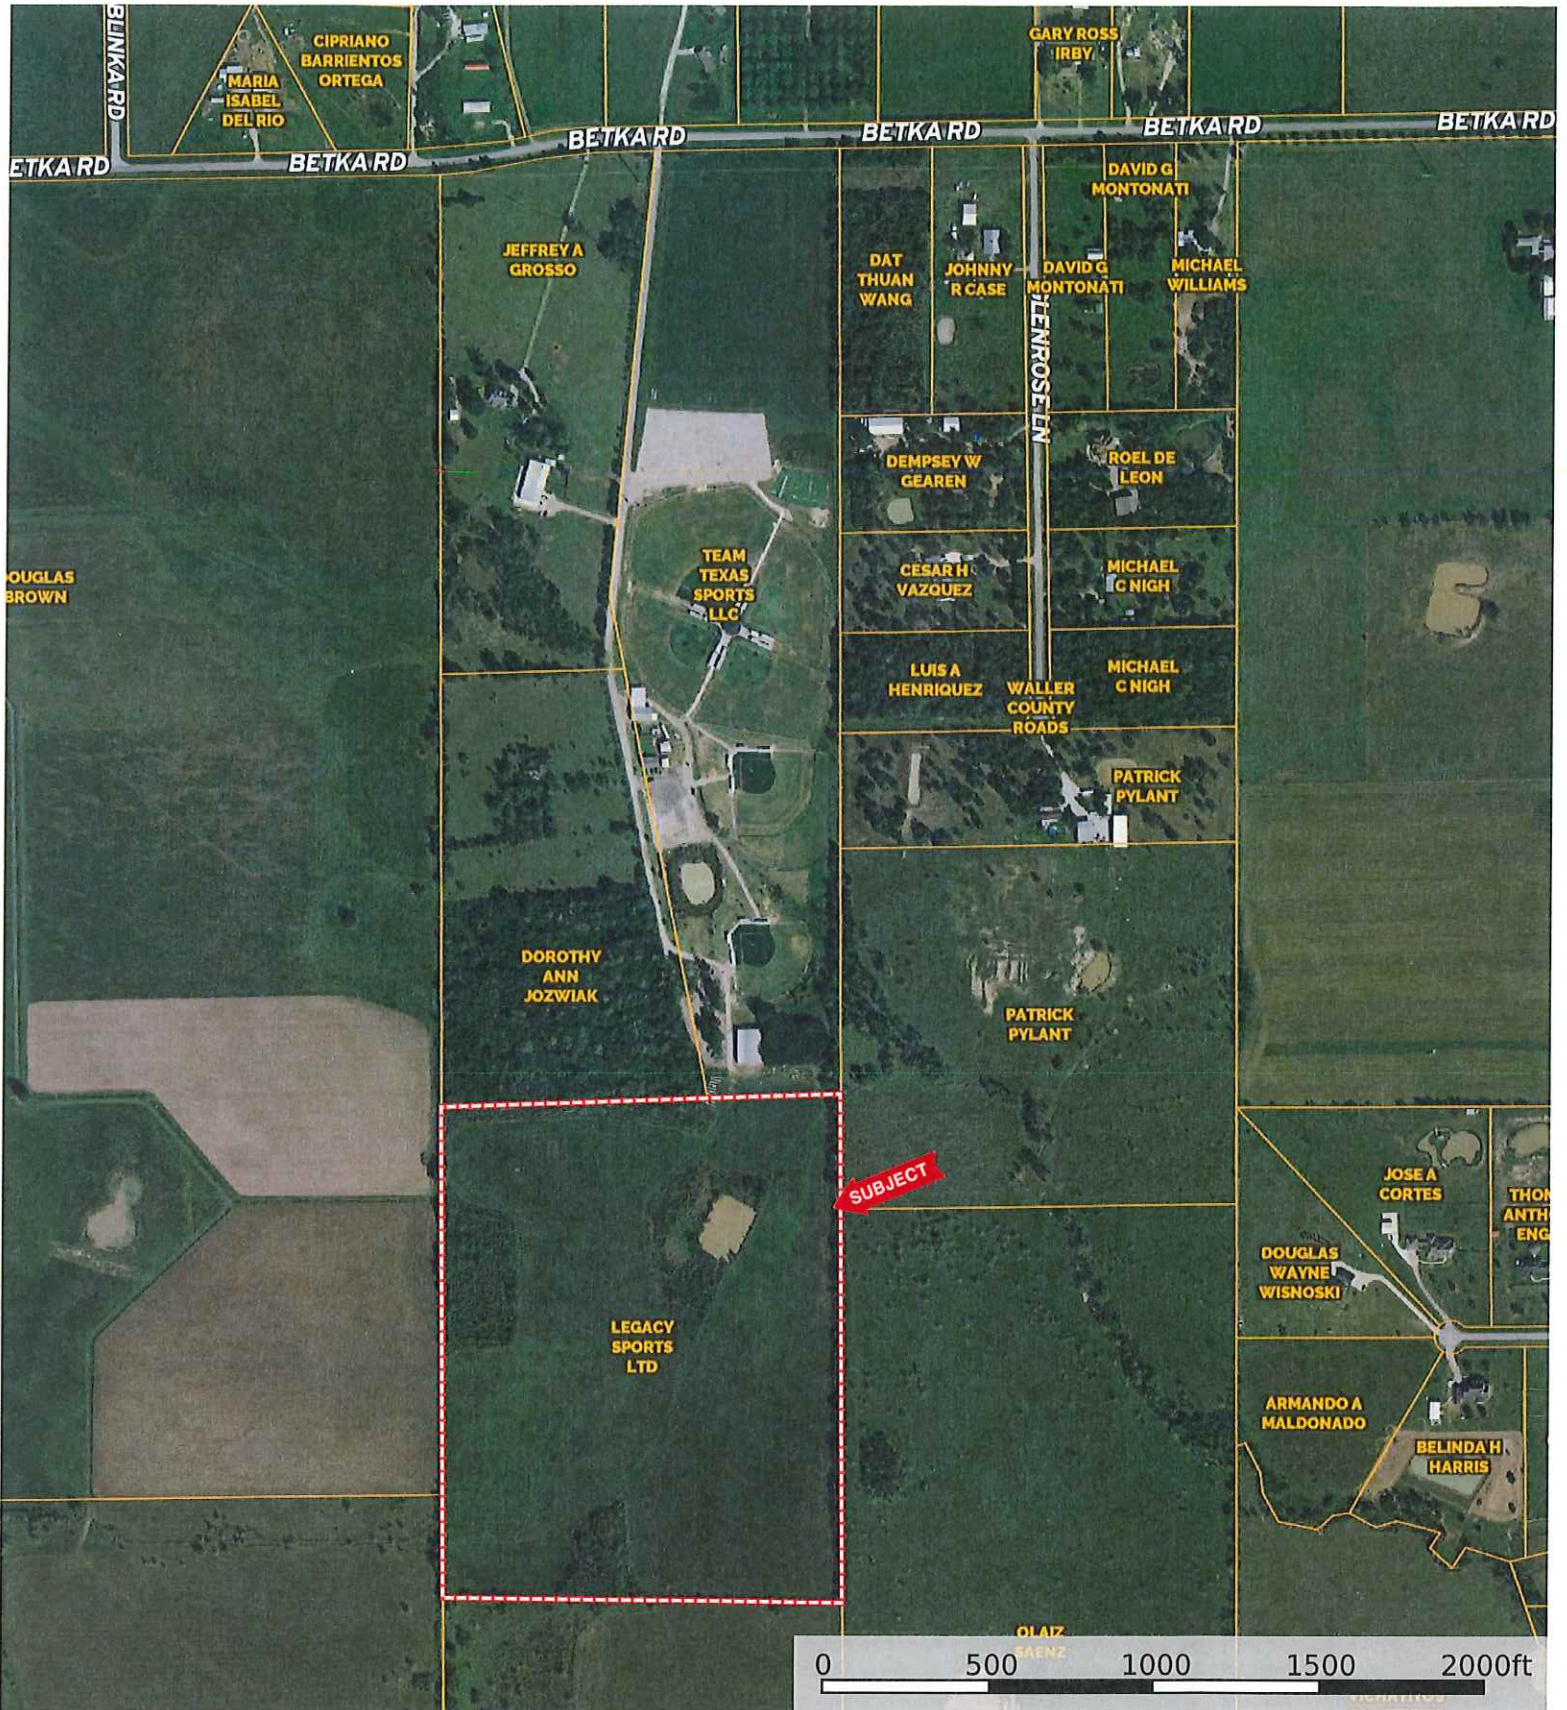

Legacy Sports

Waller County, Texas, AC +/-

Boundary

Legacy Sports
Waller County, Texas, AC +/-

 Boundary

- Boundary
- 100 Year Floodplain
- 500 Year Floodplain
- Floodway
- Special
- Unmapped/ Not Included