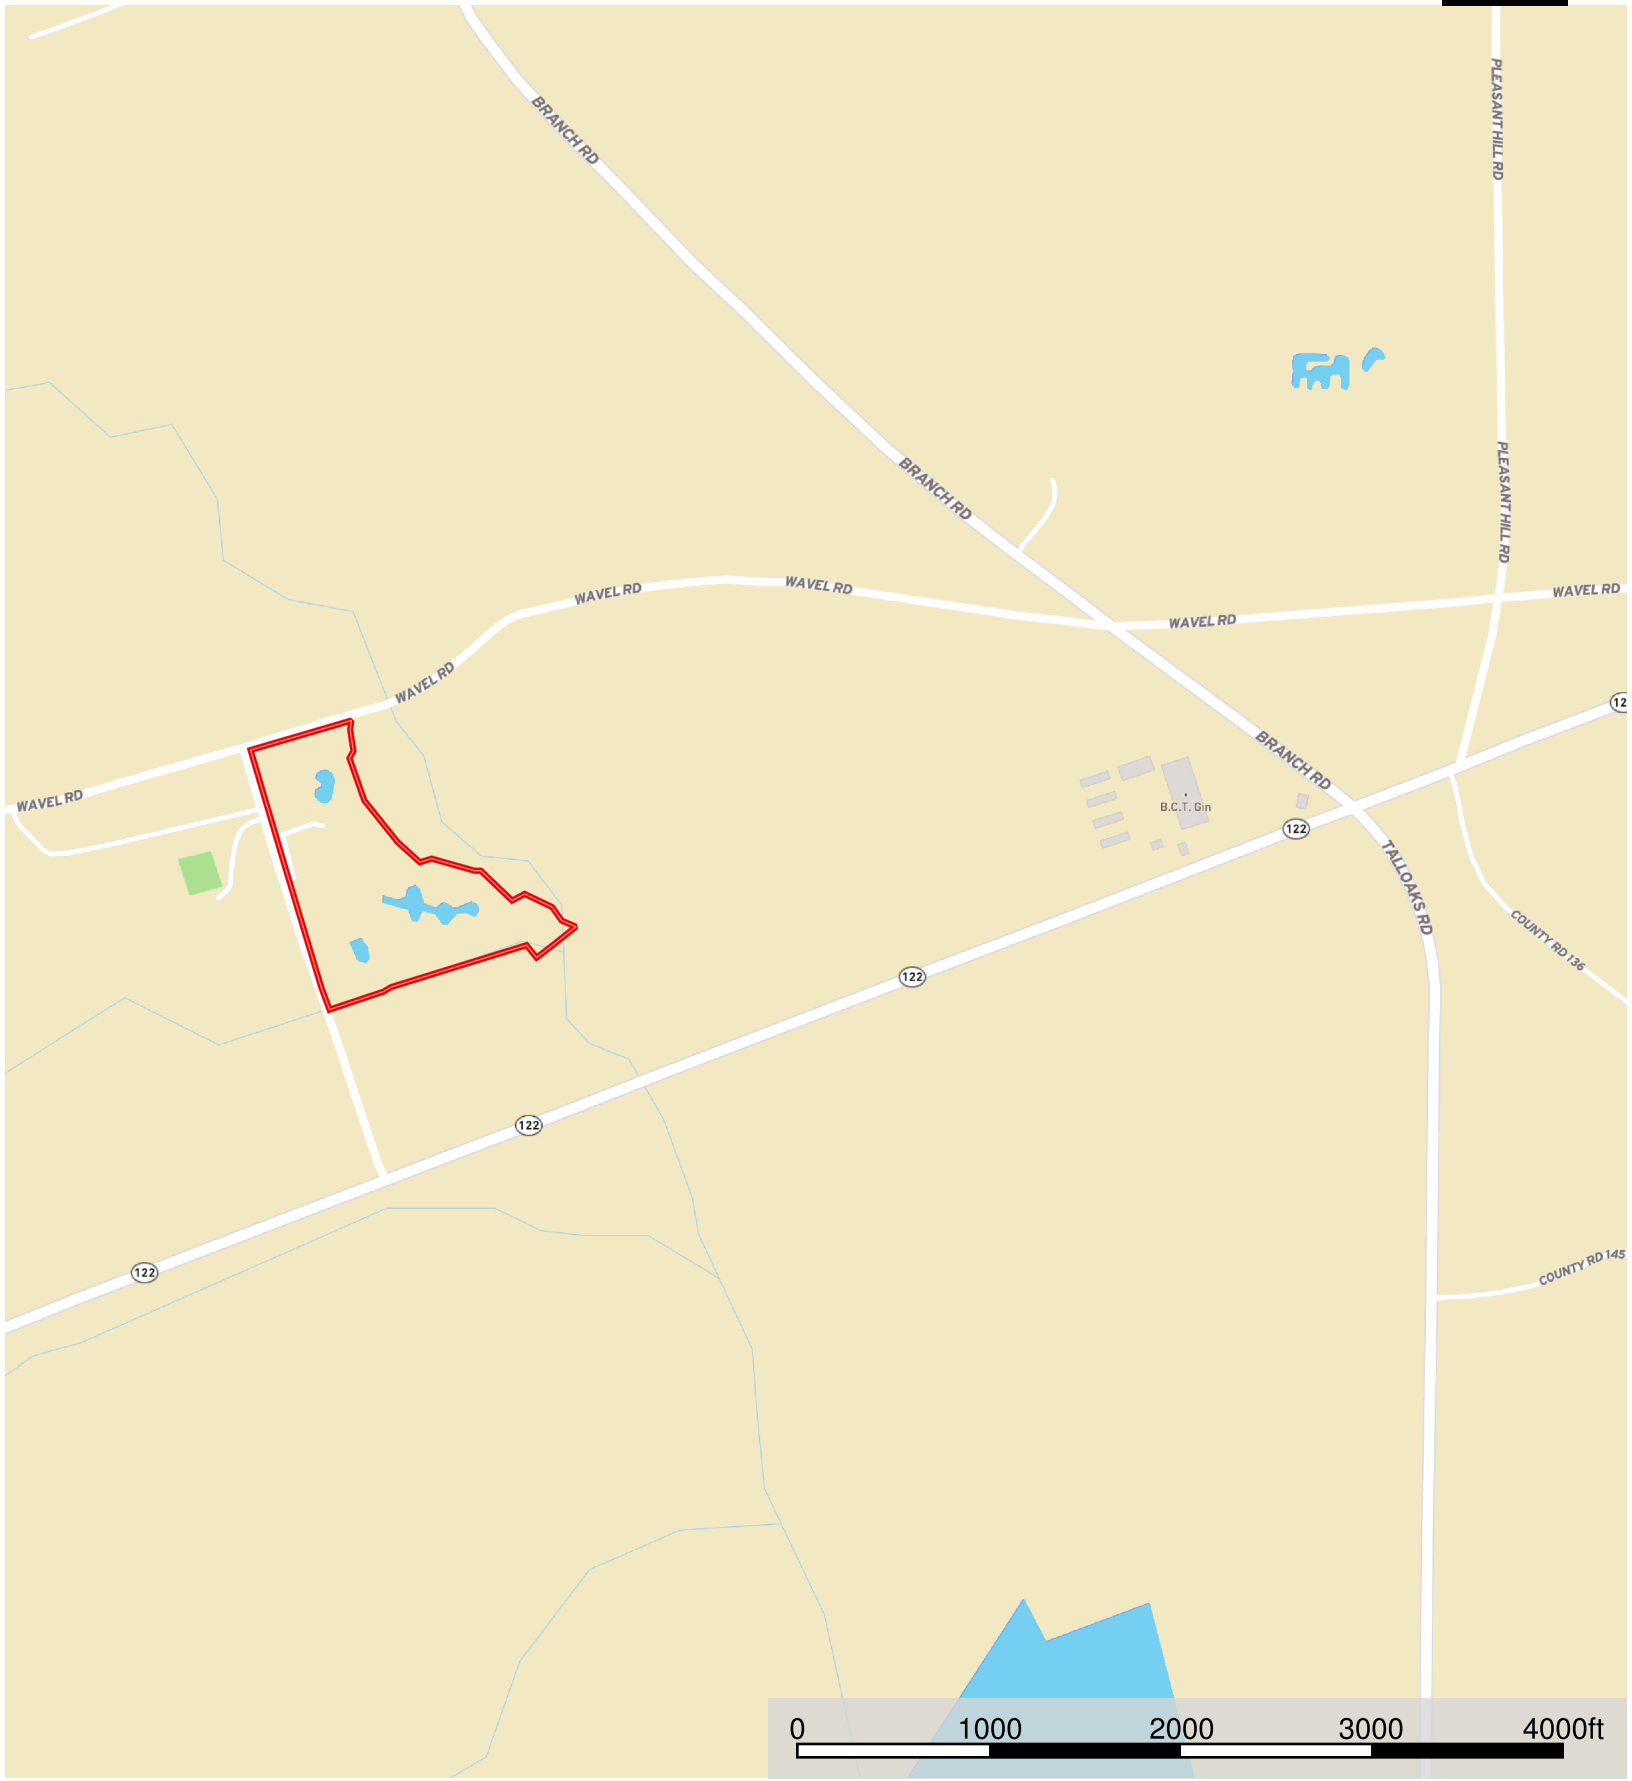

Little Creek Road Couch Tract

Brooks County, Georgia, 18.44 AC +/-

Photo Point Boundary