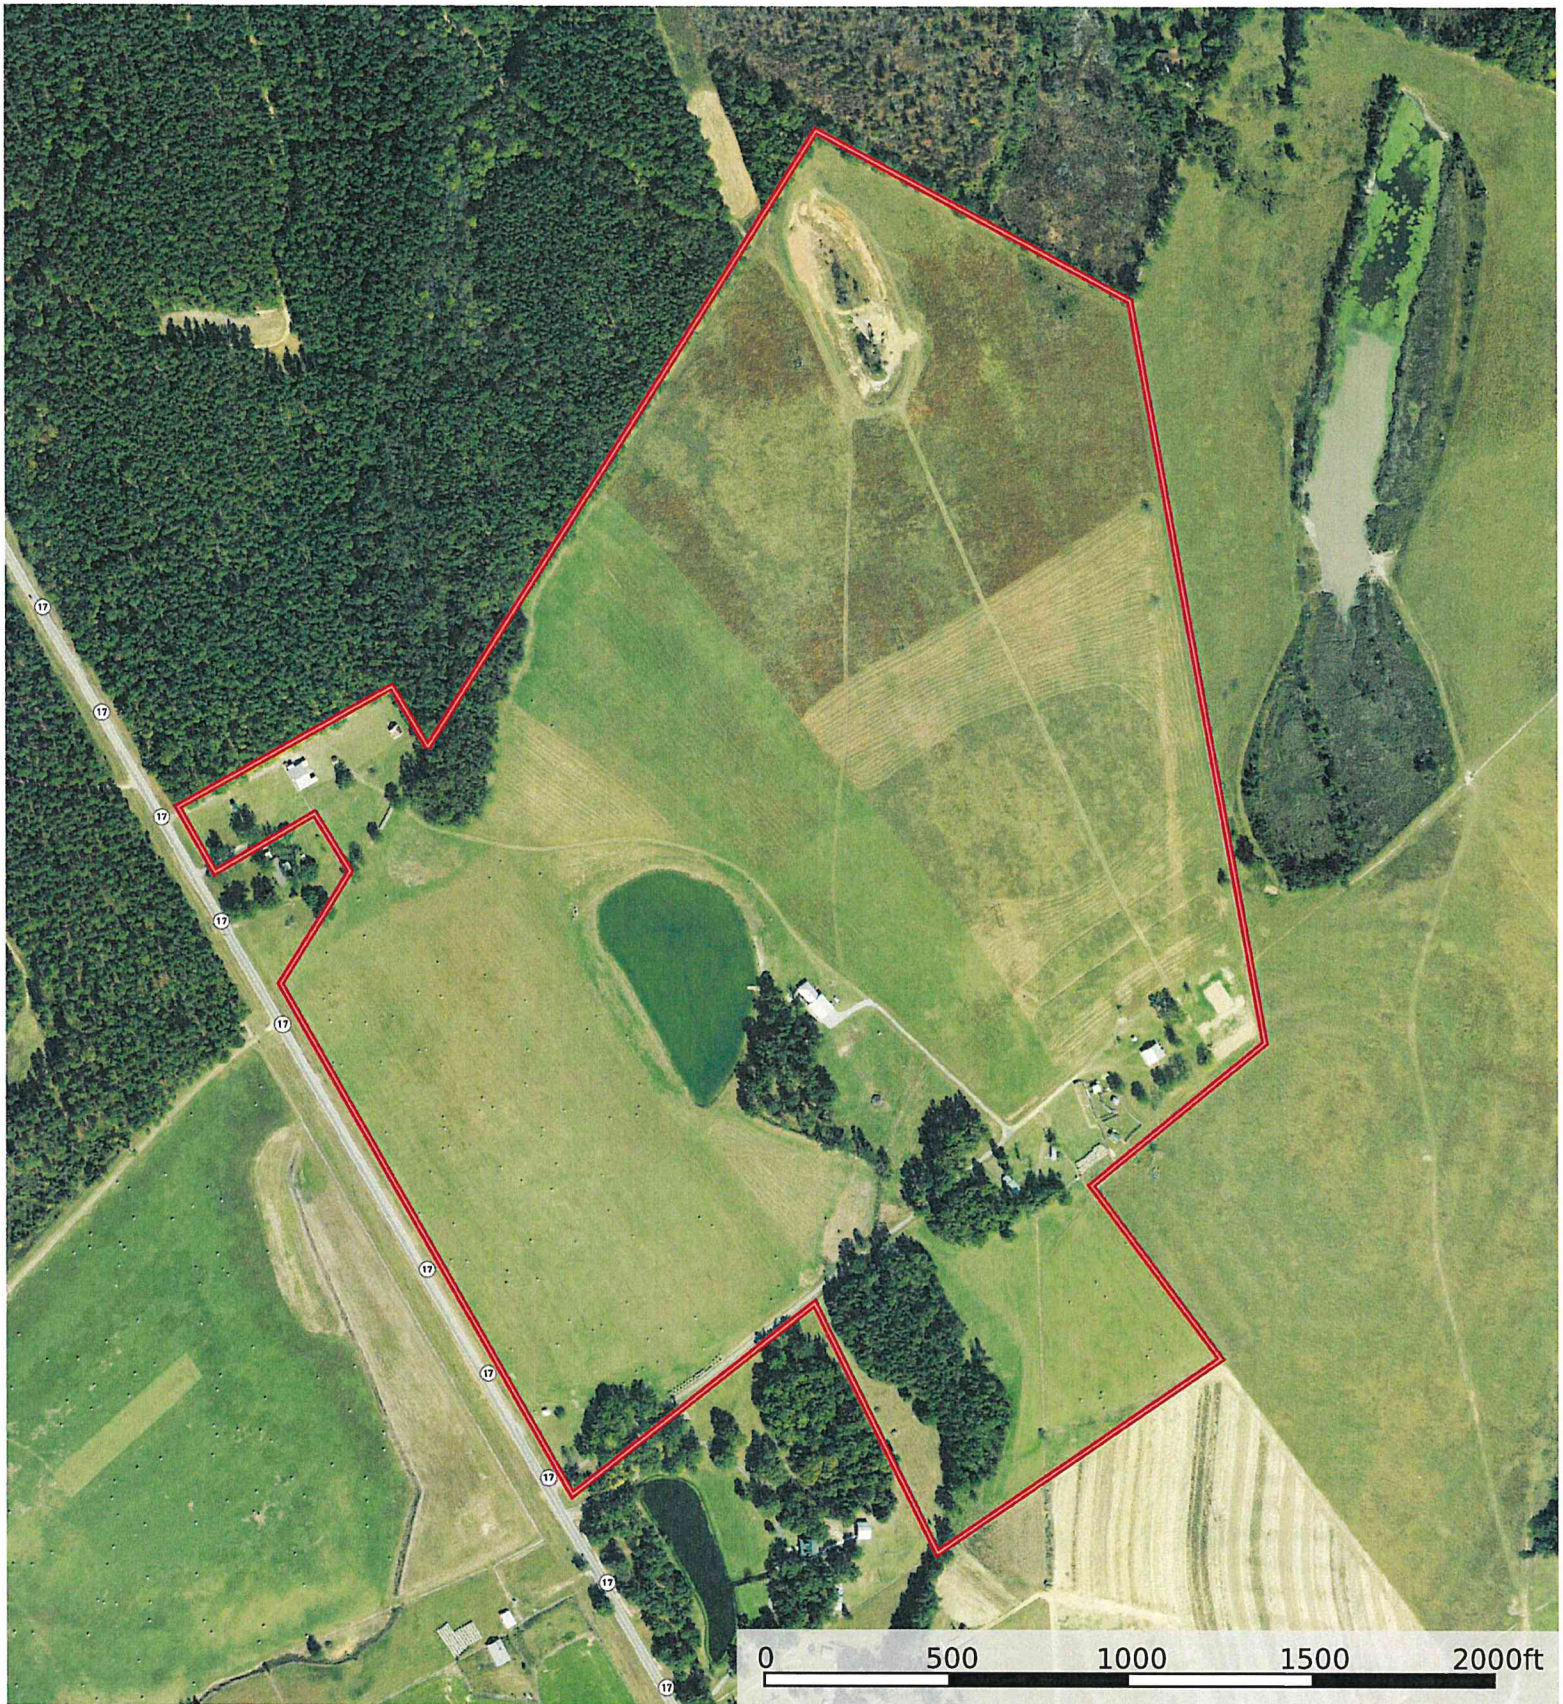

150+/- acres GA Hwy 17 S.
Jefferson County, Georgia, AC +/-

PLANTATION PROPERTIES
&
LAND INVESTMENTS, LLC

 Boundary

Jason Williams

P: 912-764-LAND(5263) or 1-833-GOT-LAND (468-5263)

info@landanddrivers.com