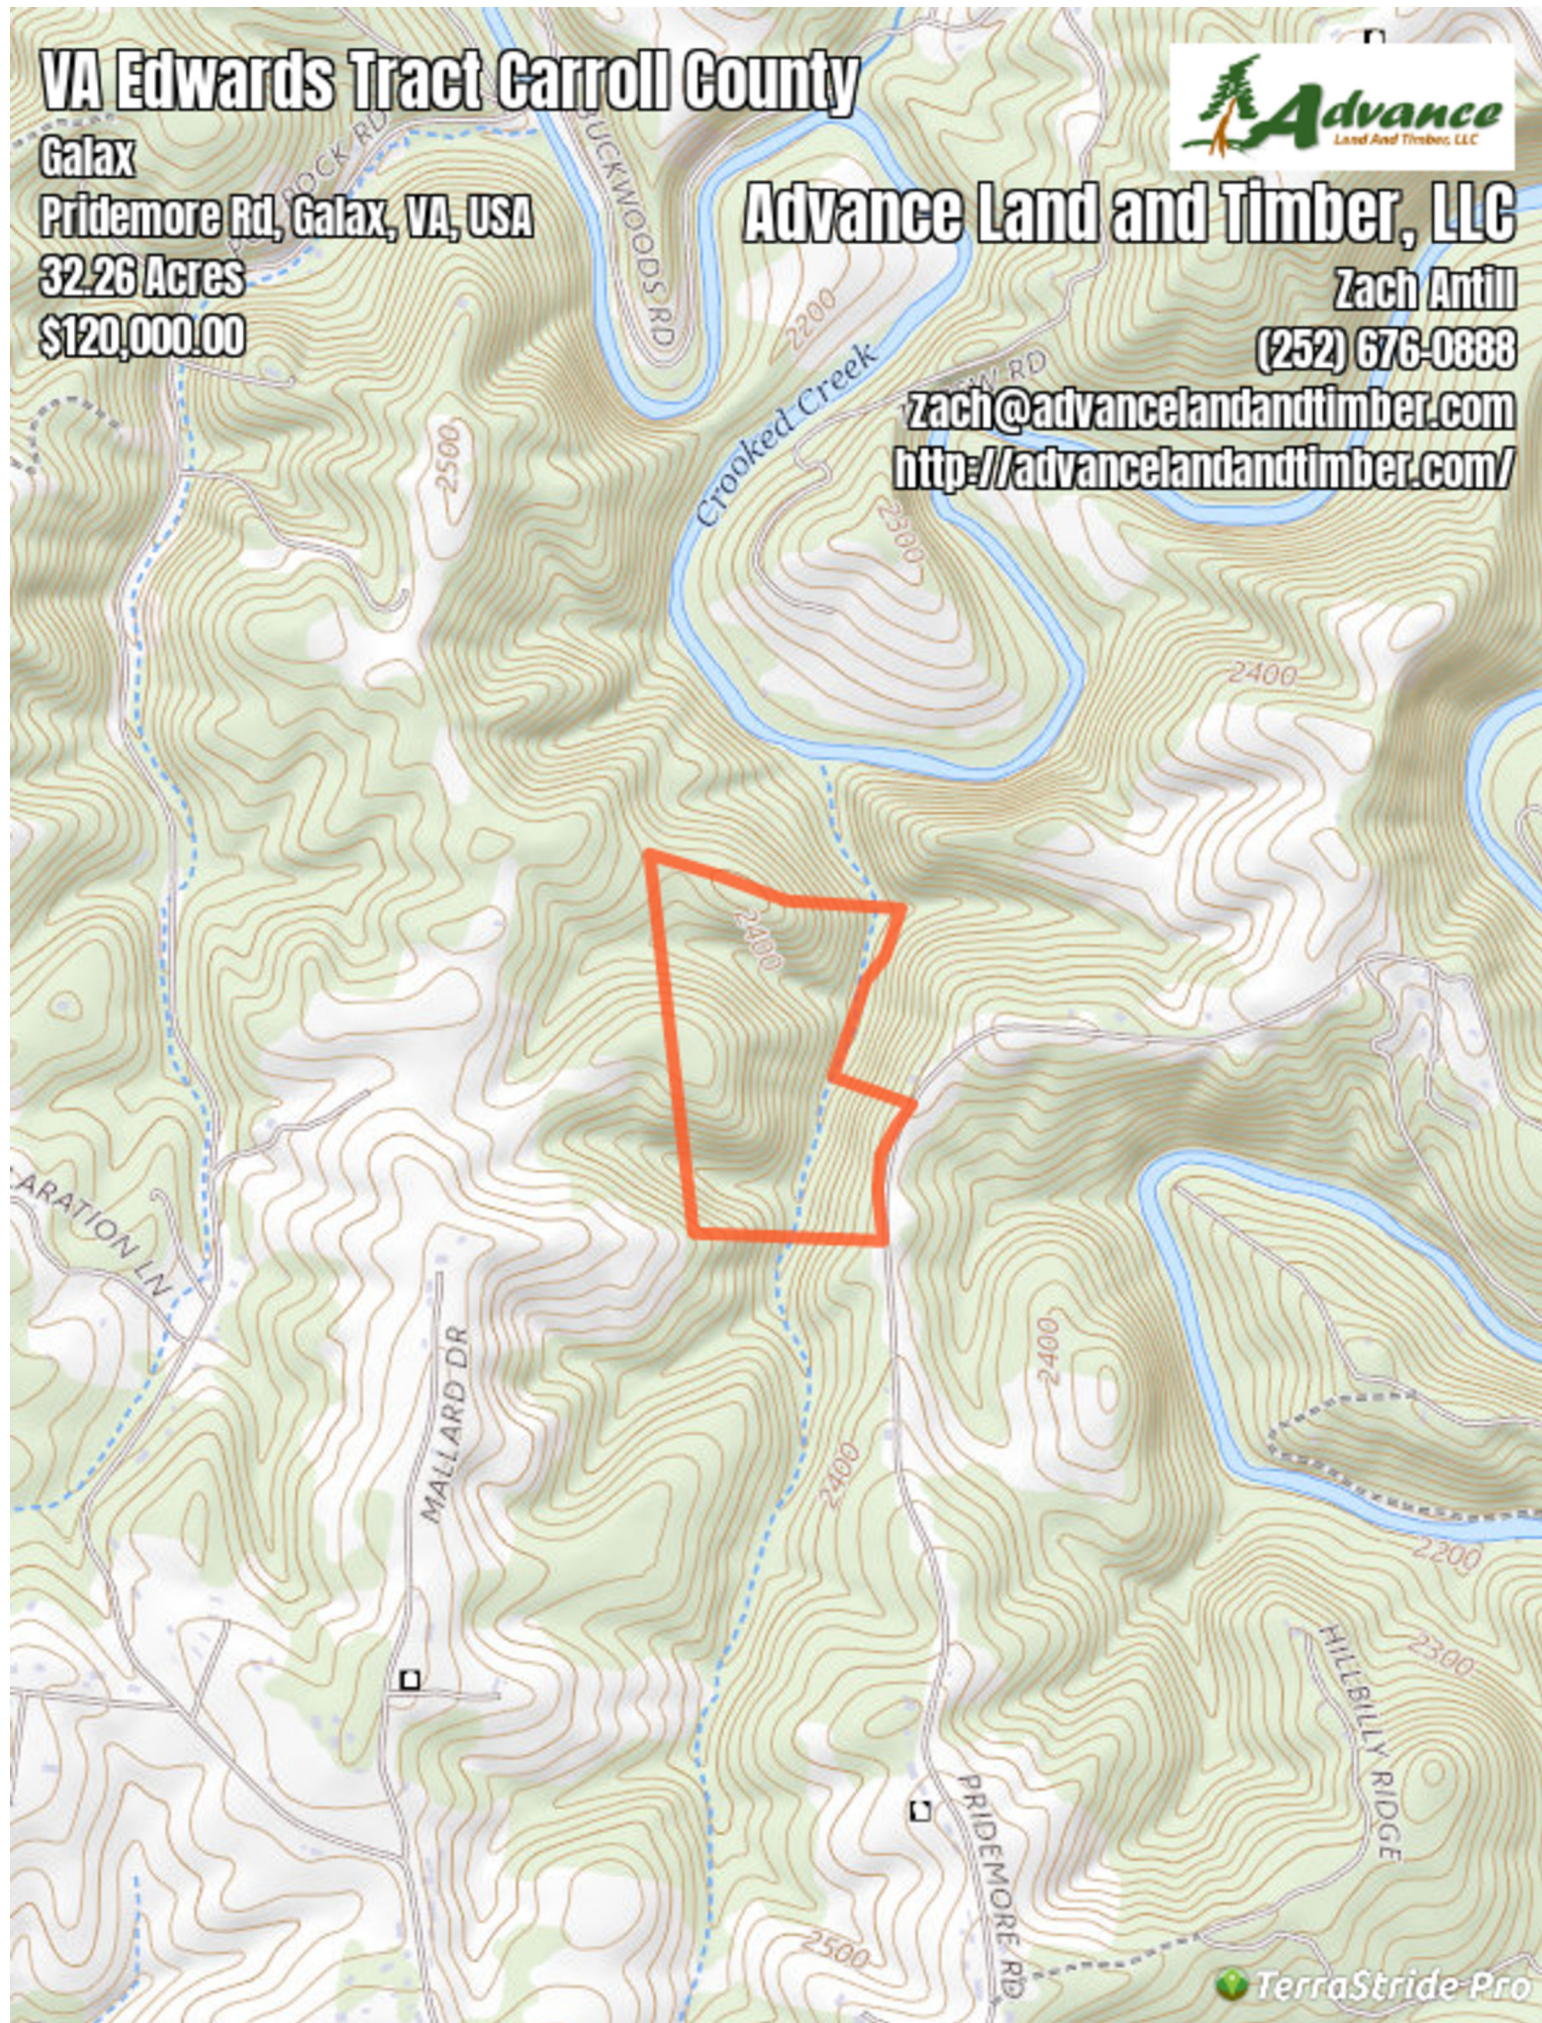

VA Edwards Tract Carroll County

Galax

Pridemore Rd, Galax, VA, USA

32.26 Acres

\$120,000.00

Advance Land and Timber, LLC

Zach Antill

(252) 676-0888

zach@advancelandandtimber.com

<http://advancelandandtimber.com/>

VA Edwards Tract Carroll County

Legend

A Text Label

 Boundary

Generated on: Oct. 4, 2021