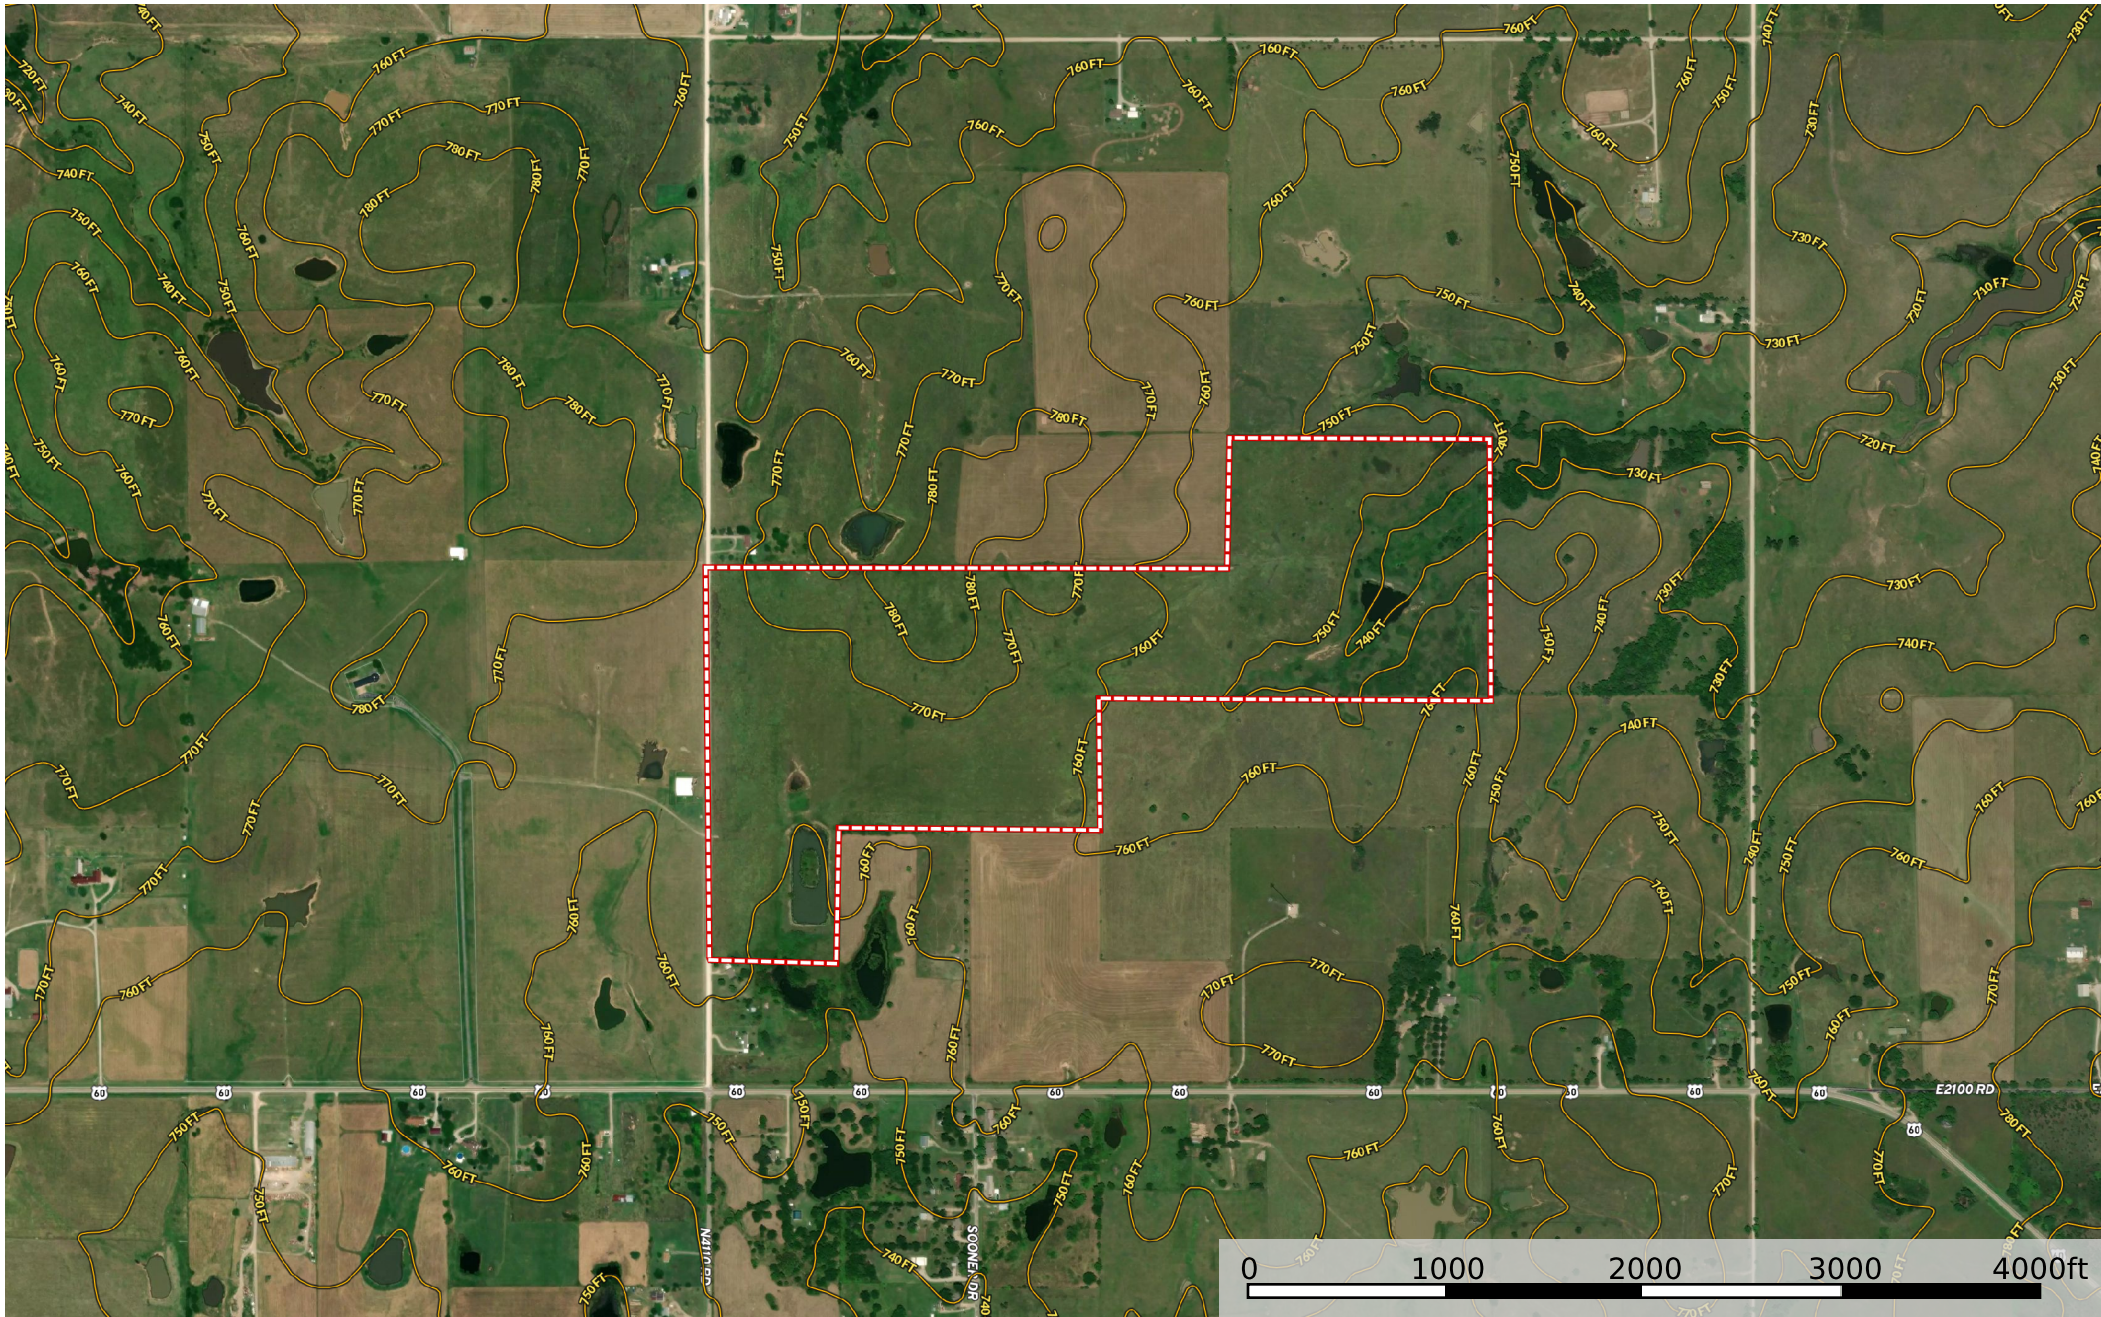

# Dye 120

Nowata County, Oklahoma, 120 AC +/-

 Boundary