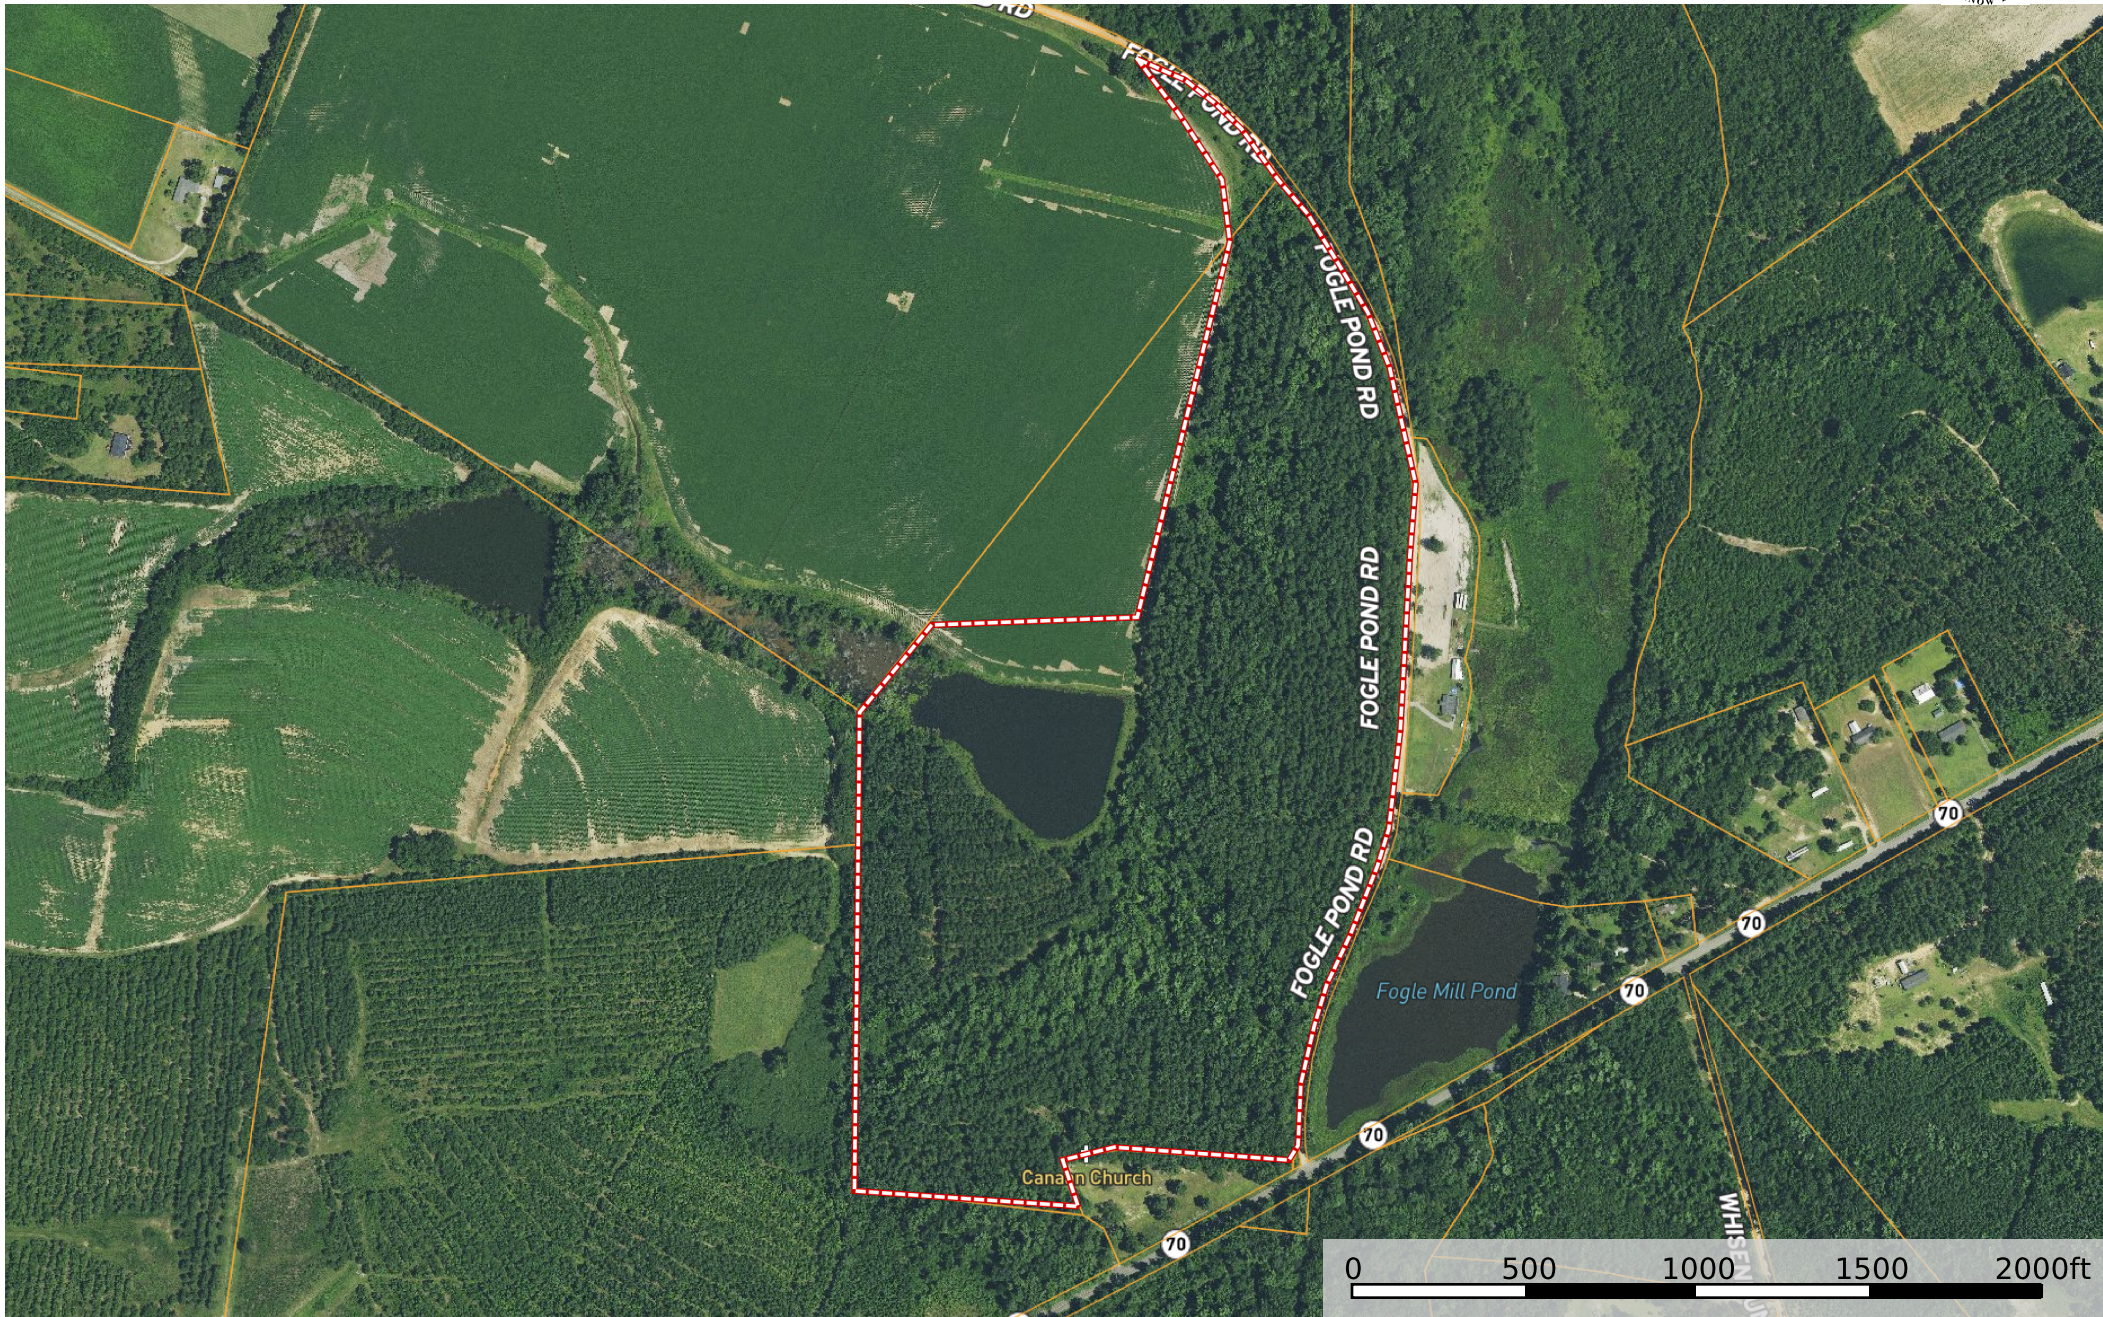

South Carolina, AC +/-

 Boundary

Jay fuller
P: 803-682-5159

www.targetrealtyllc.com

 The information contained herein was obtained from sources deemed to be reliable. MapRight Services makes no warranties or guarantees as to the completeness or accuracy thereof.