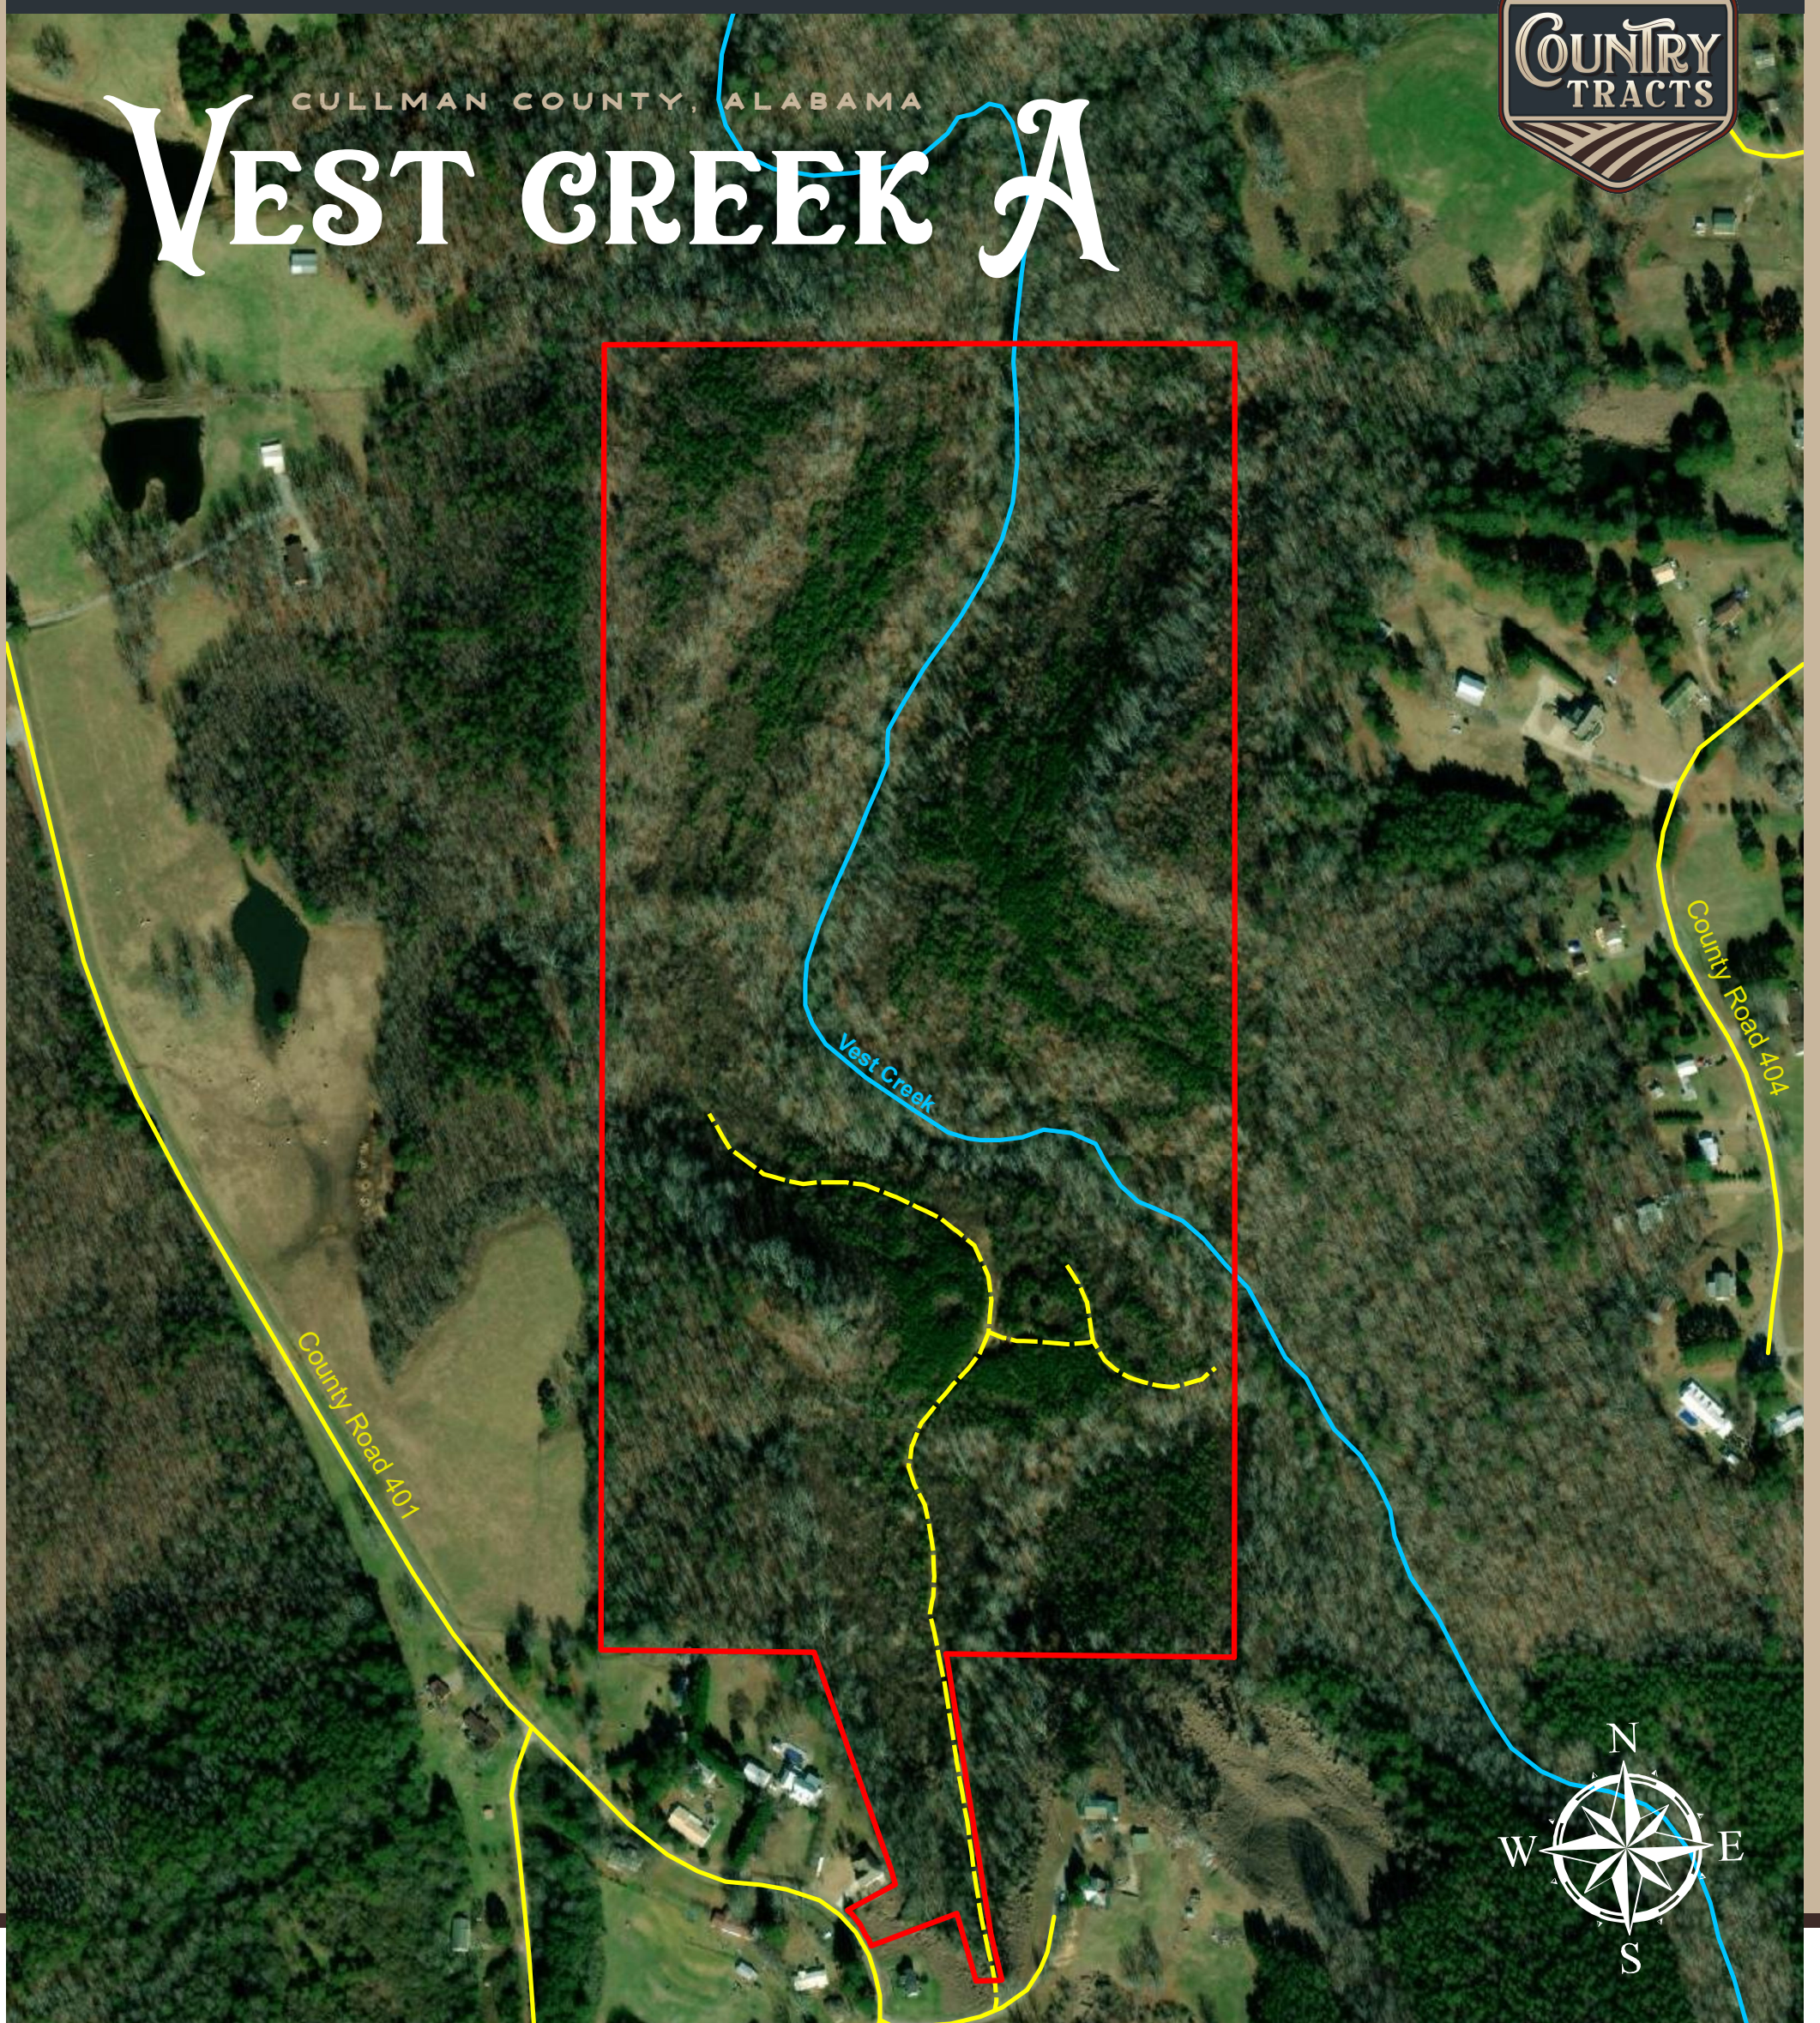

CULLMAN COUNTY, ALABAMA

VEST CREEK A

LEGEND

- Internal trail
- Road
- Stream
- Parcel boundary

FEATURES

- Road frontage
- Abundant wildlife
- Creek frontage
- Forested

80 Acres