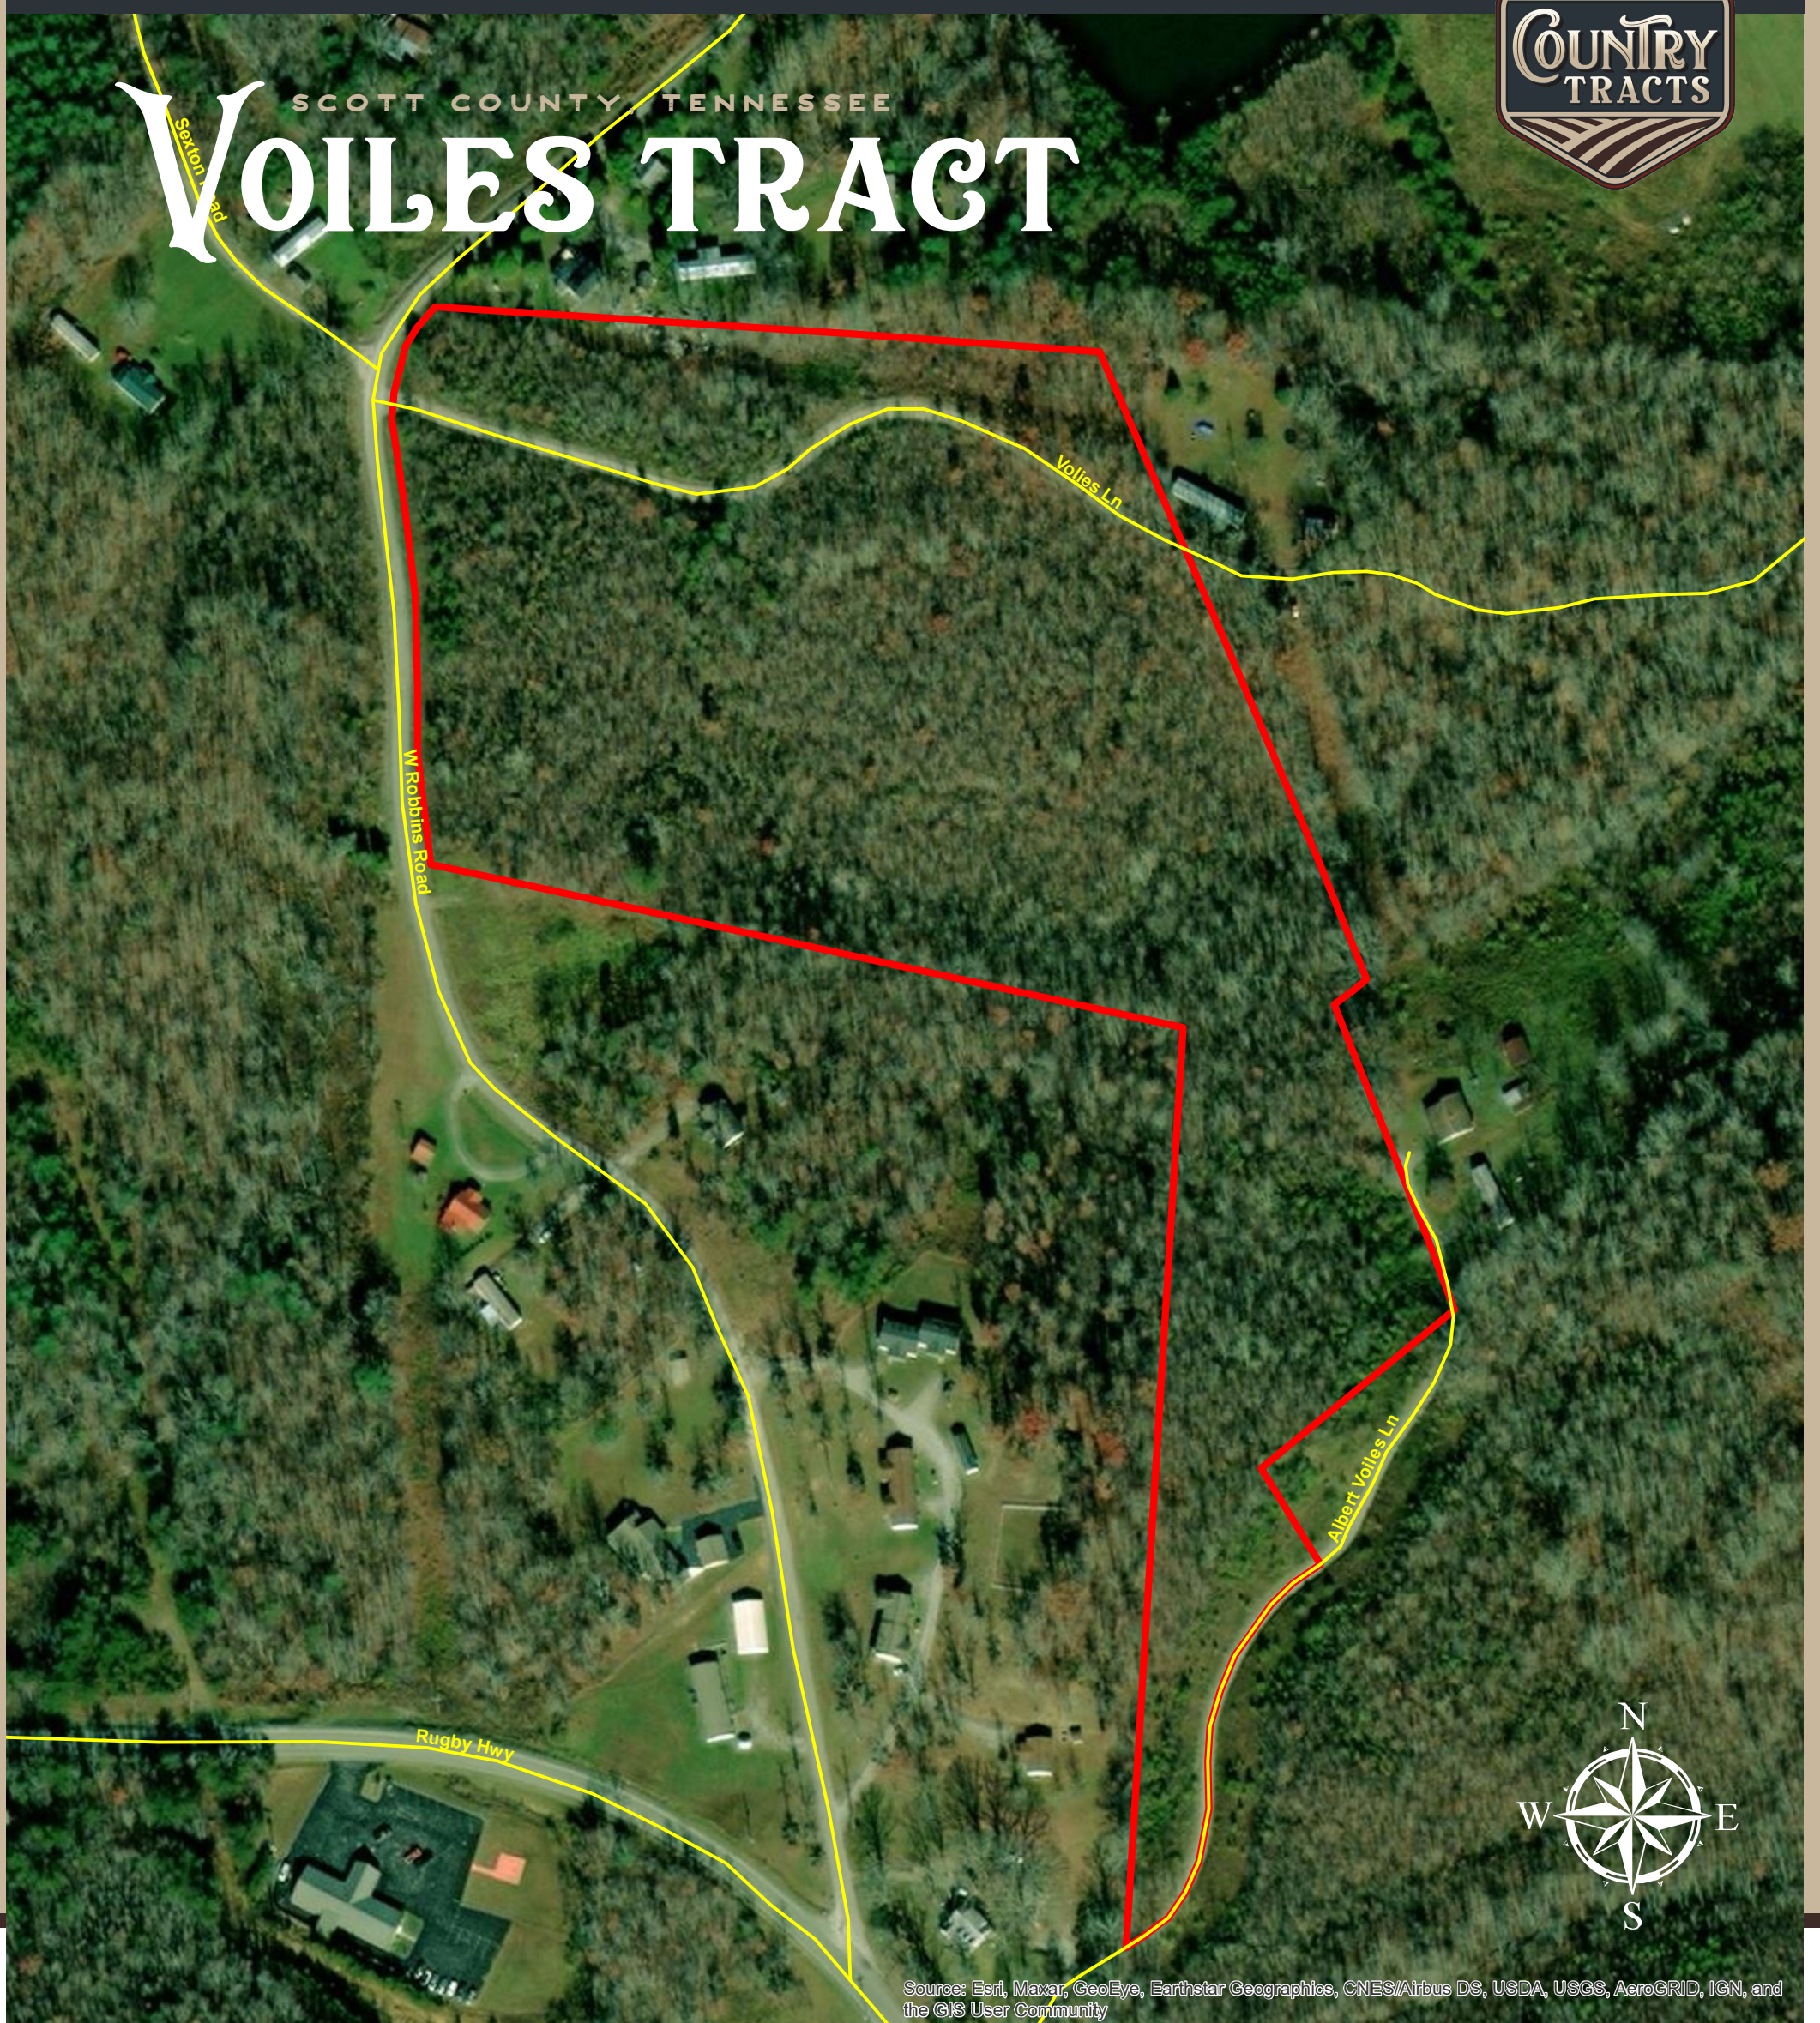

SCOTT COUNTY, TENNESSEE

# VOILES TRACT

Source: Esri, Maxar, GeoEye, Earthstar Geographics, CNES/Airbus DS, USDA, USGS, AeroGRID, IGN, and the GIS User Community

## LEGEND

-  Roads
-  Parcel boundary

## 16.42 Acres