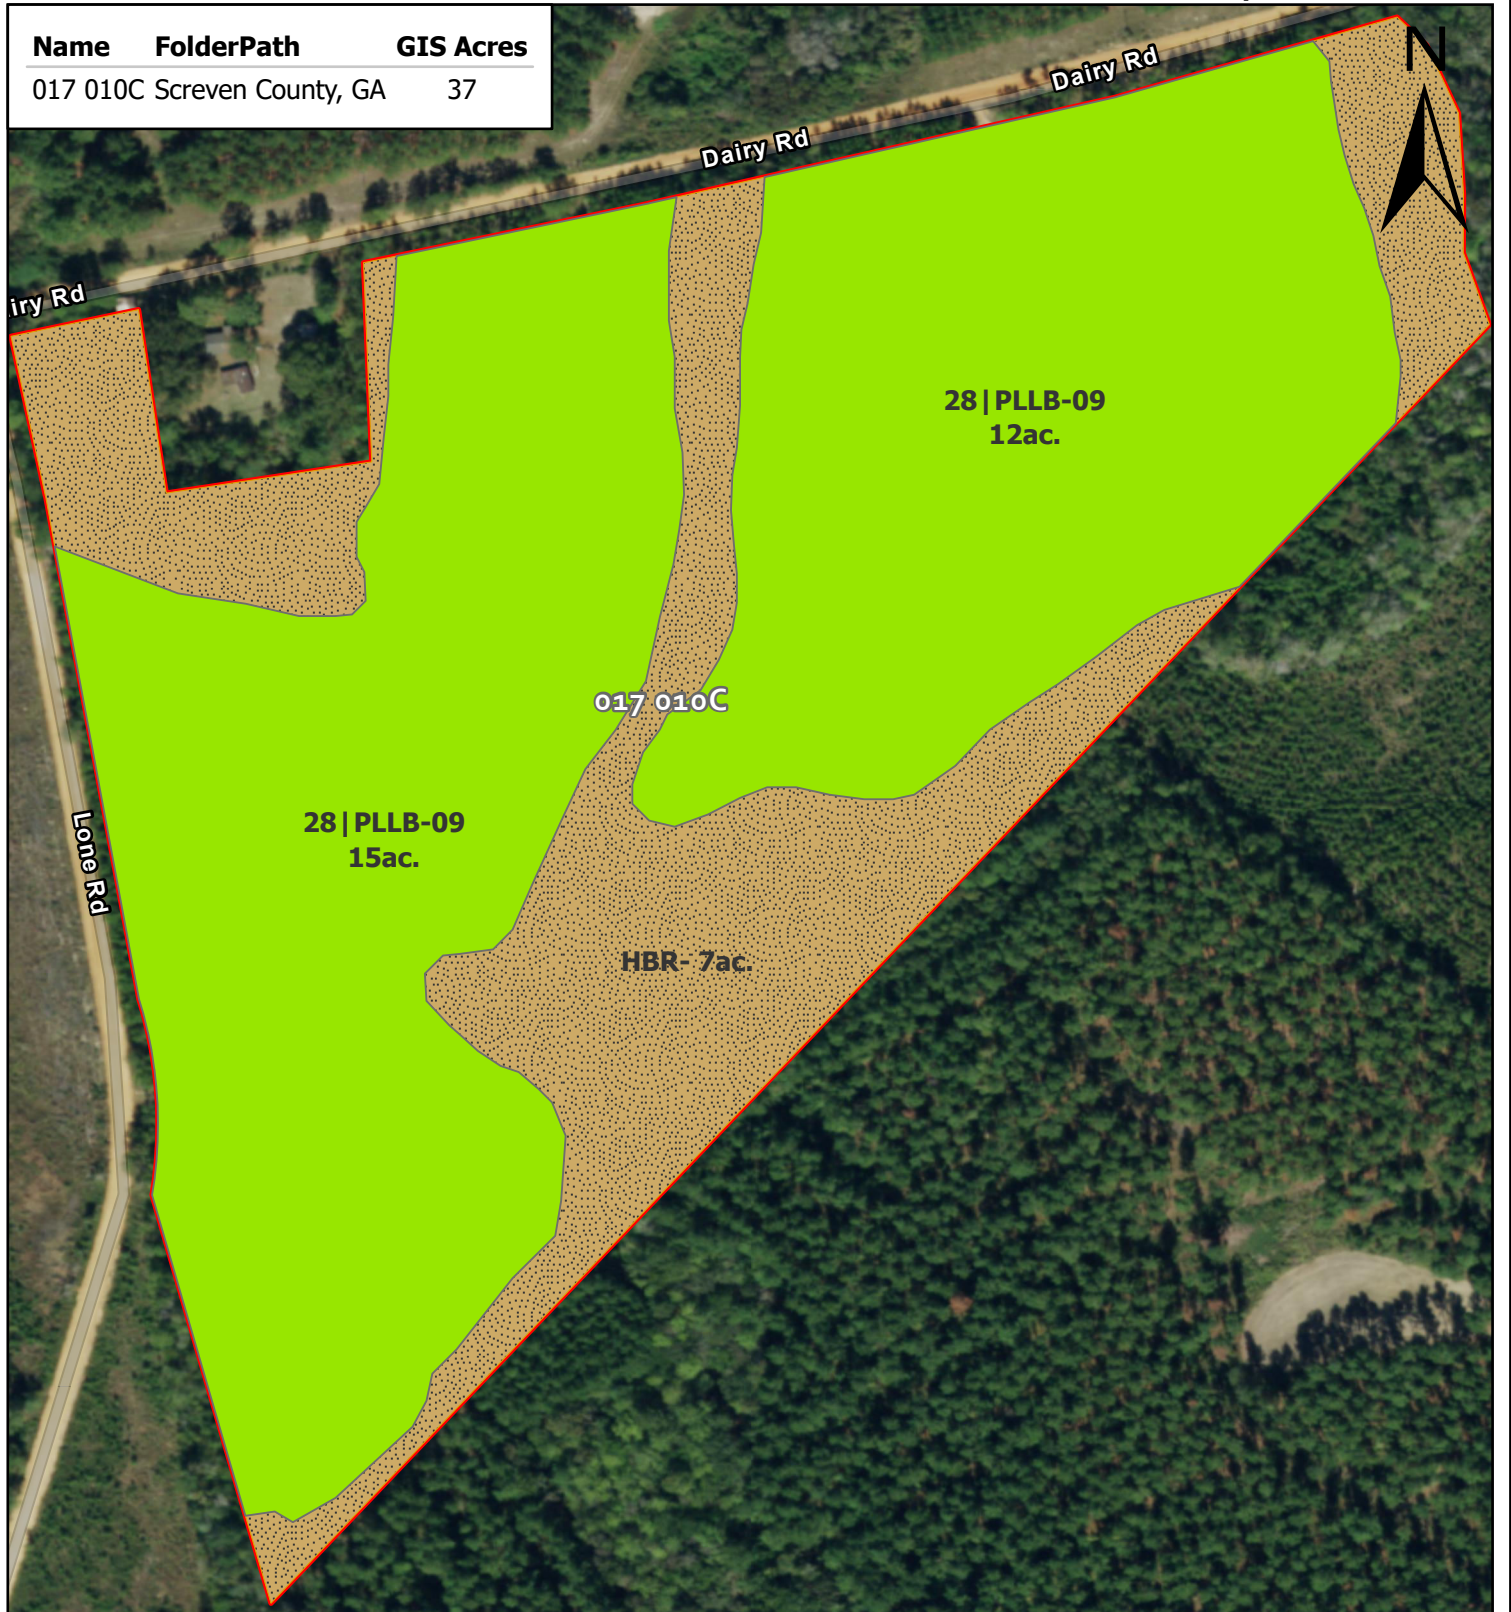

Name	FolderPath	GIS Acres
017 010C Screven County, GA		37

Stand Nomenclature

- Stand Origin Codes  
 P = Planted  
 N = Natural
- Land Type Codes  
 B = Bottomland  
 L = Lowland  
 U = Upland
- OF = Old Field  
 S = Slope

Stand Type

- Hardwood Branch
- Premerchantable Planted Loblolly Pine
- Compartments

Center: 81.77295°W 32.66918°N

1 inch equals 250 feet