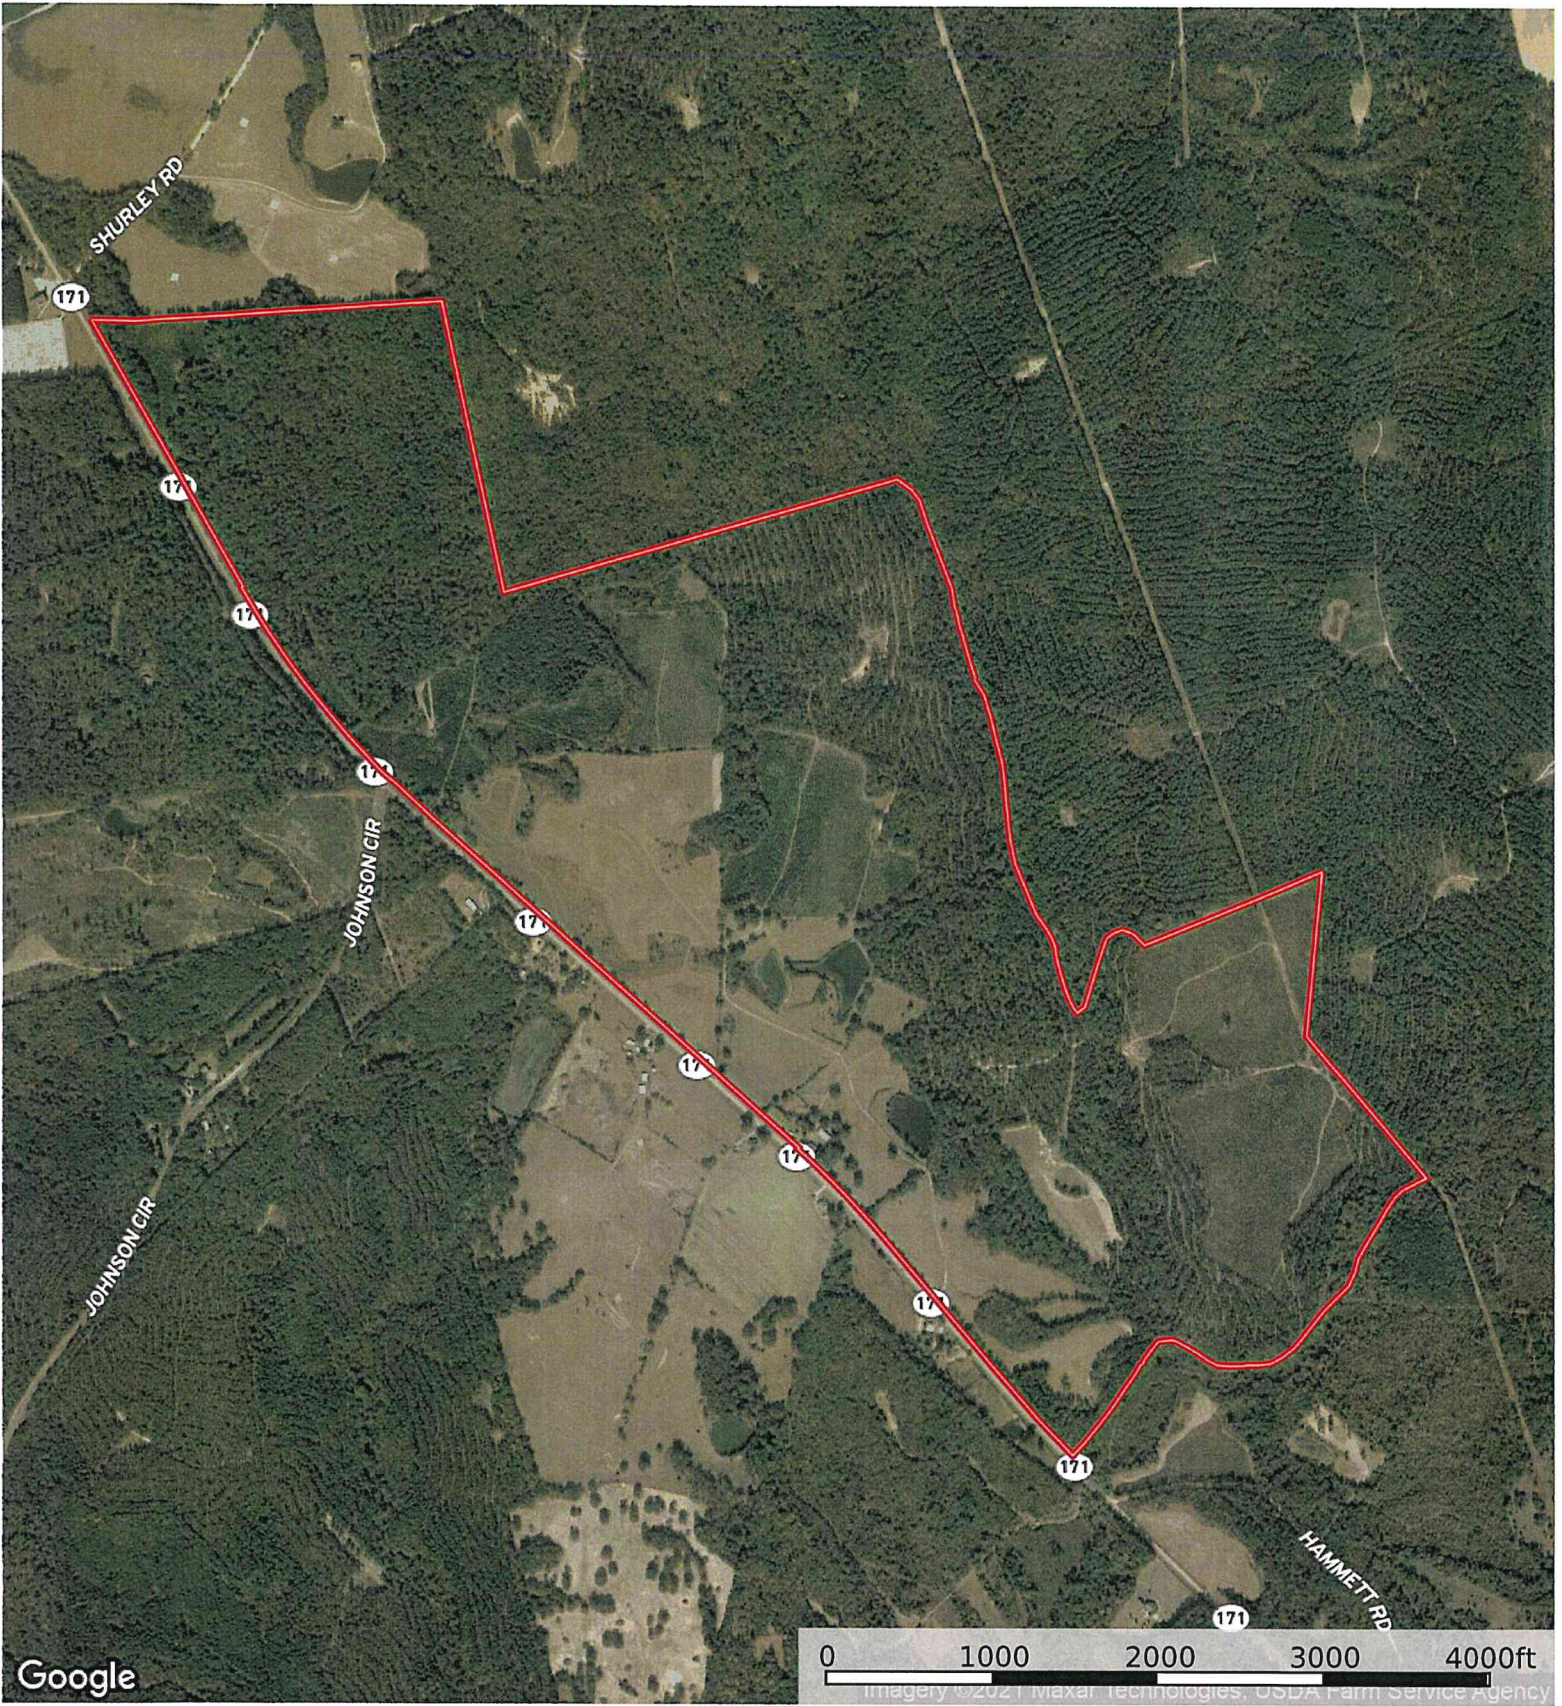

478.16 acres Gibson Hwy
Warren County, Georgia, AC +/-

PLANTATION PROPERTIES
&
LAND INVESTMENTS, LLC

 Boundary

Jason Williams
P: 912-764-LAND(5263) or 1-833-GOT-LAND (468-5263)

info@landandrivers.com

The information contained herein was obtained from sources deemed to be reliable. MapRight Services makes no warranties or guarantees as to the completeness or accuracy thereof.