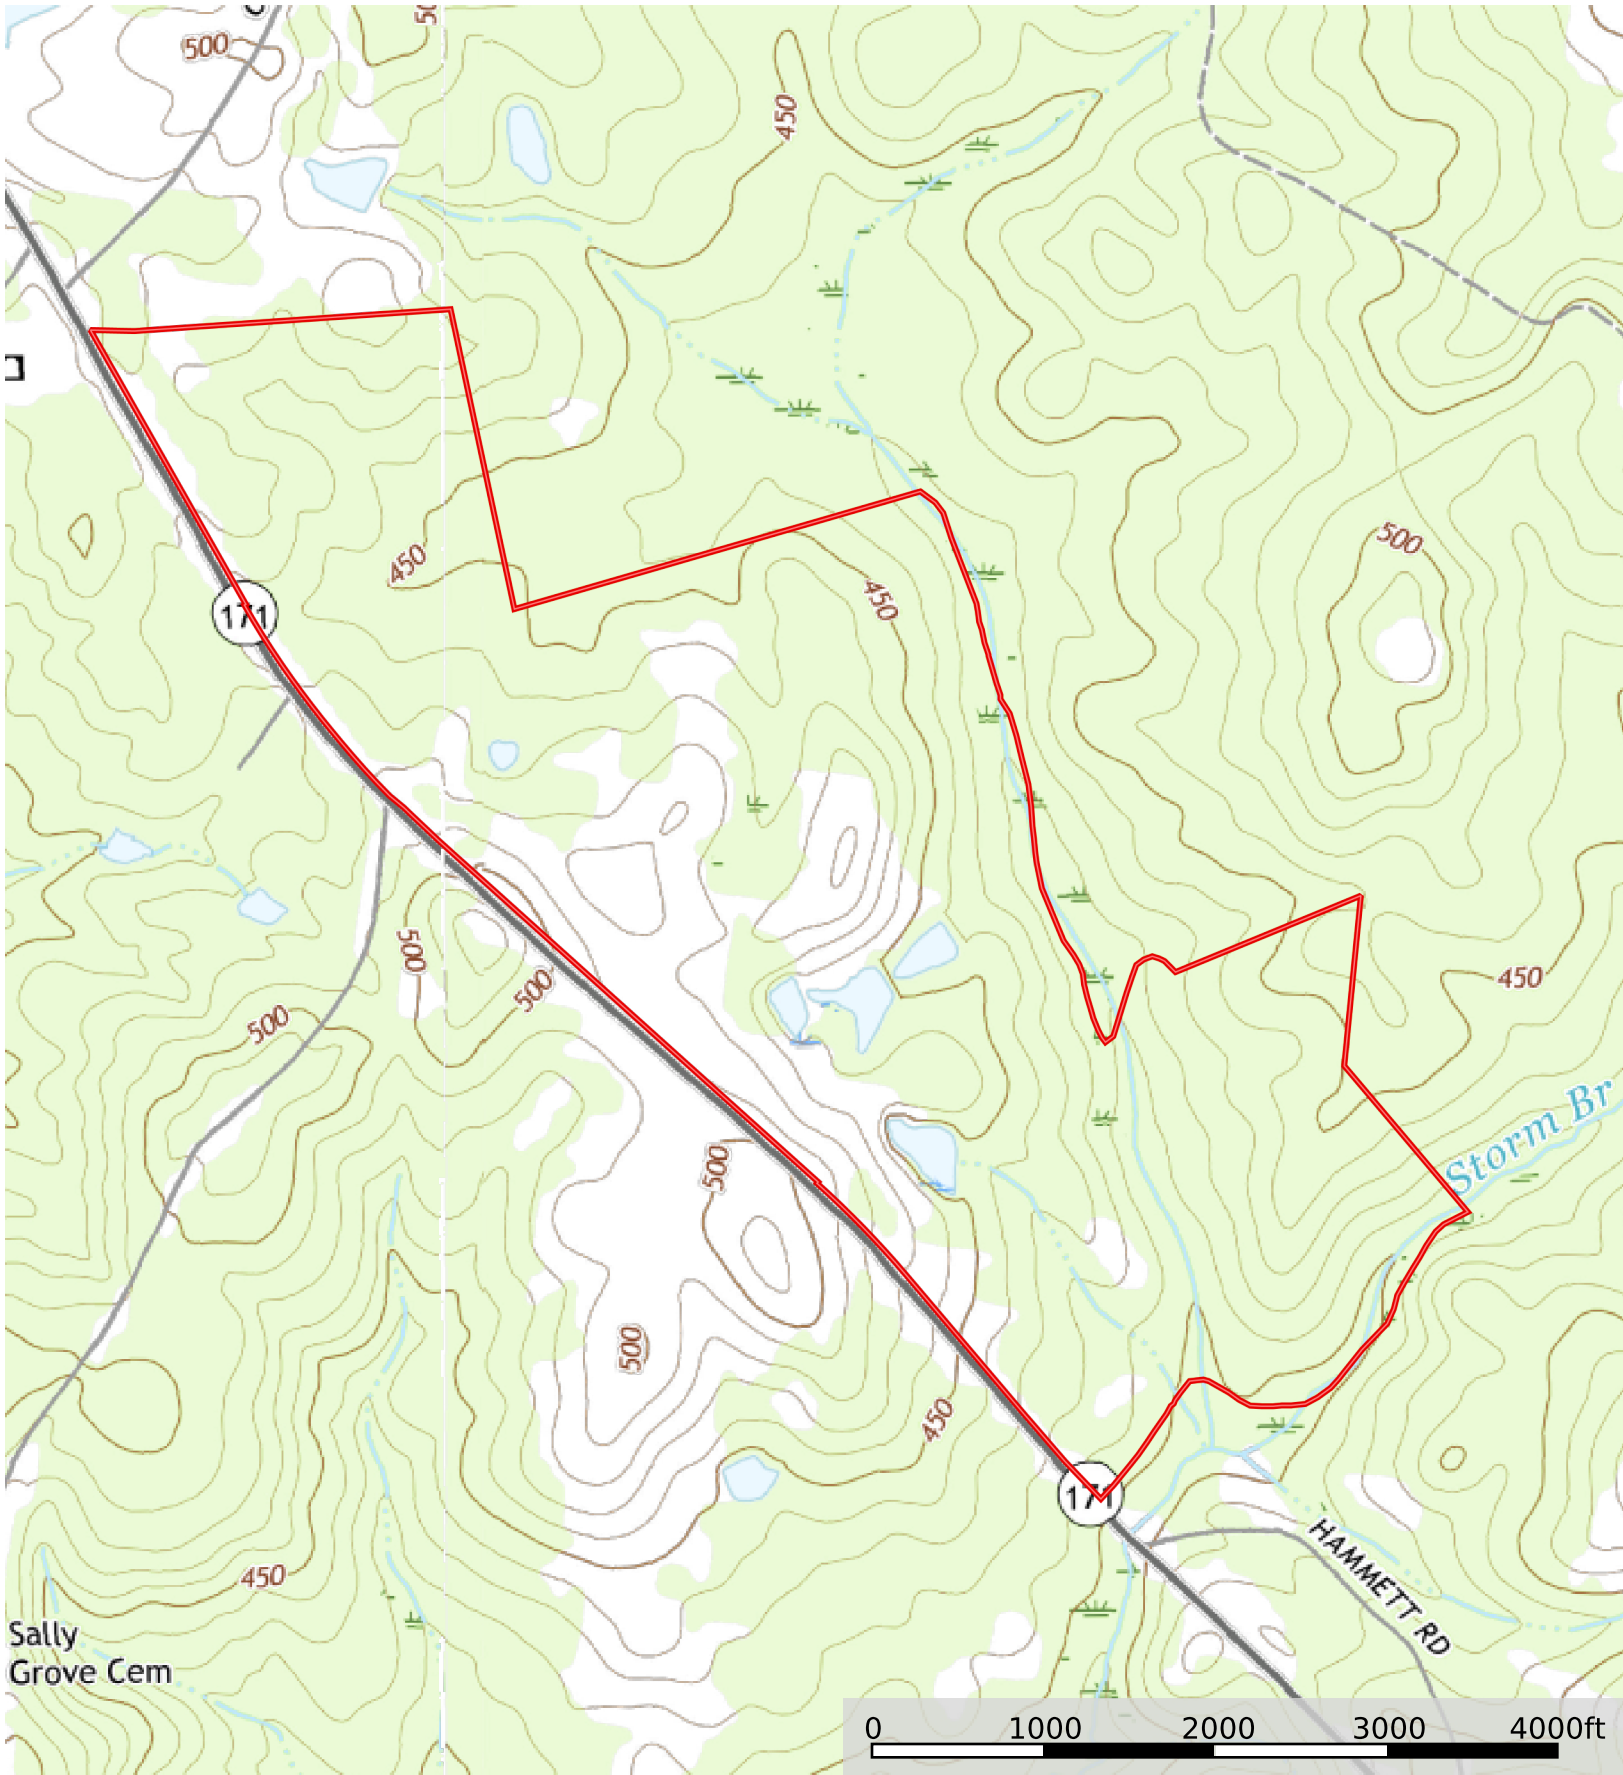

478.16 acres Gibson Hwy
Warren County, Georgia, AC +/-

 Boundary