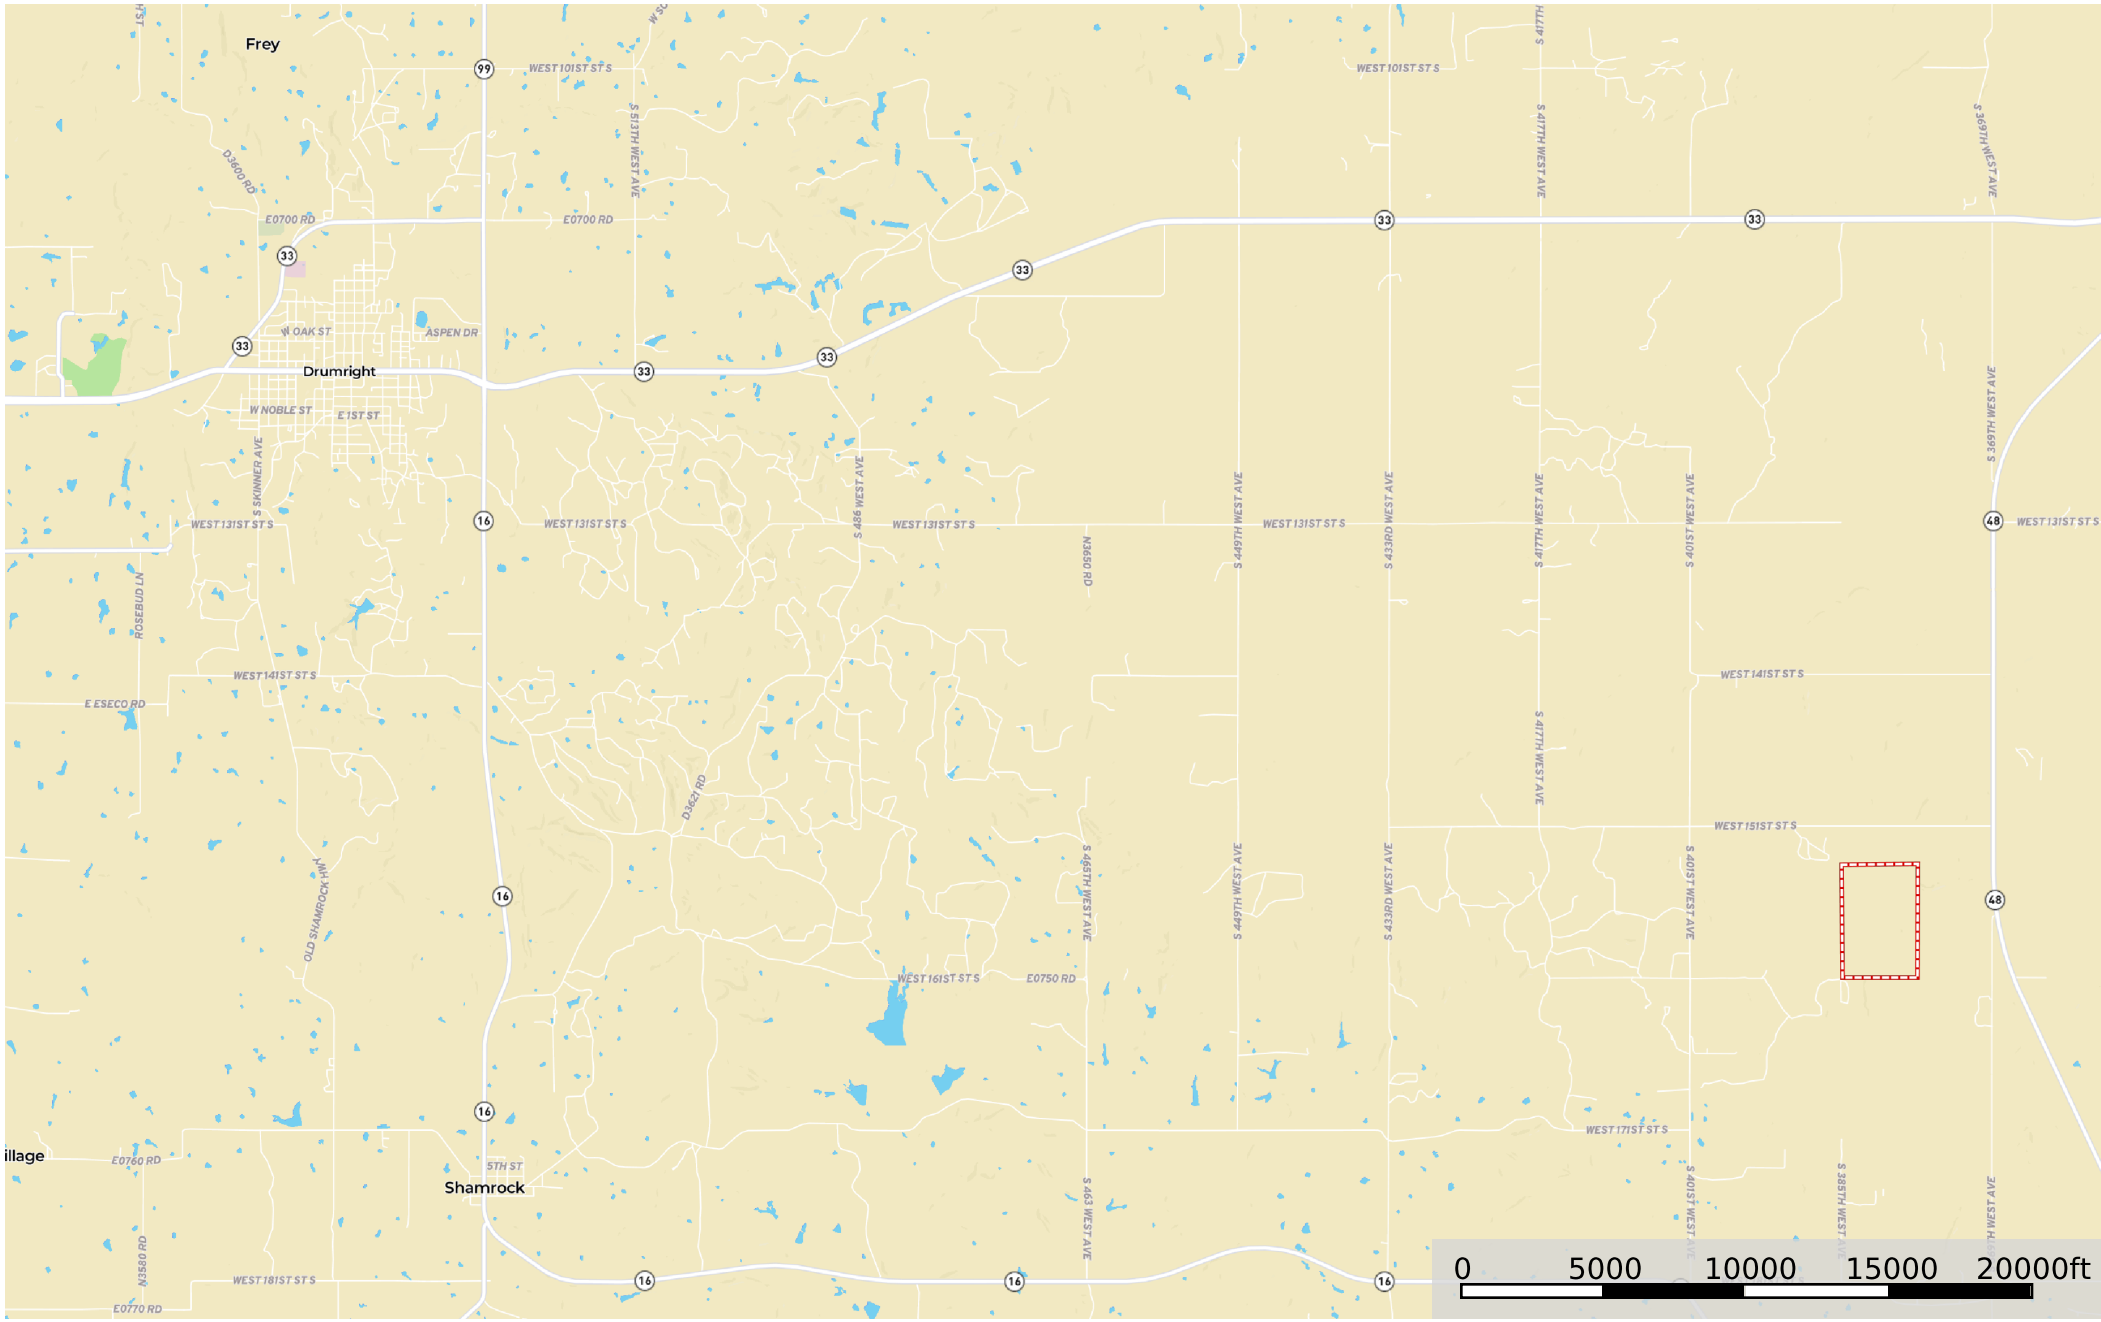

Grimm

Creek County, Oklahoma, 240 AC +/-

Boundary