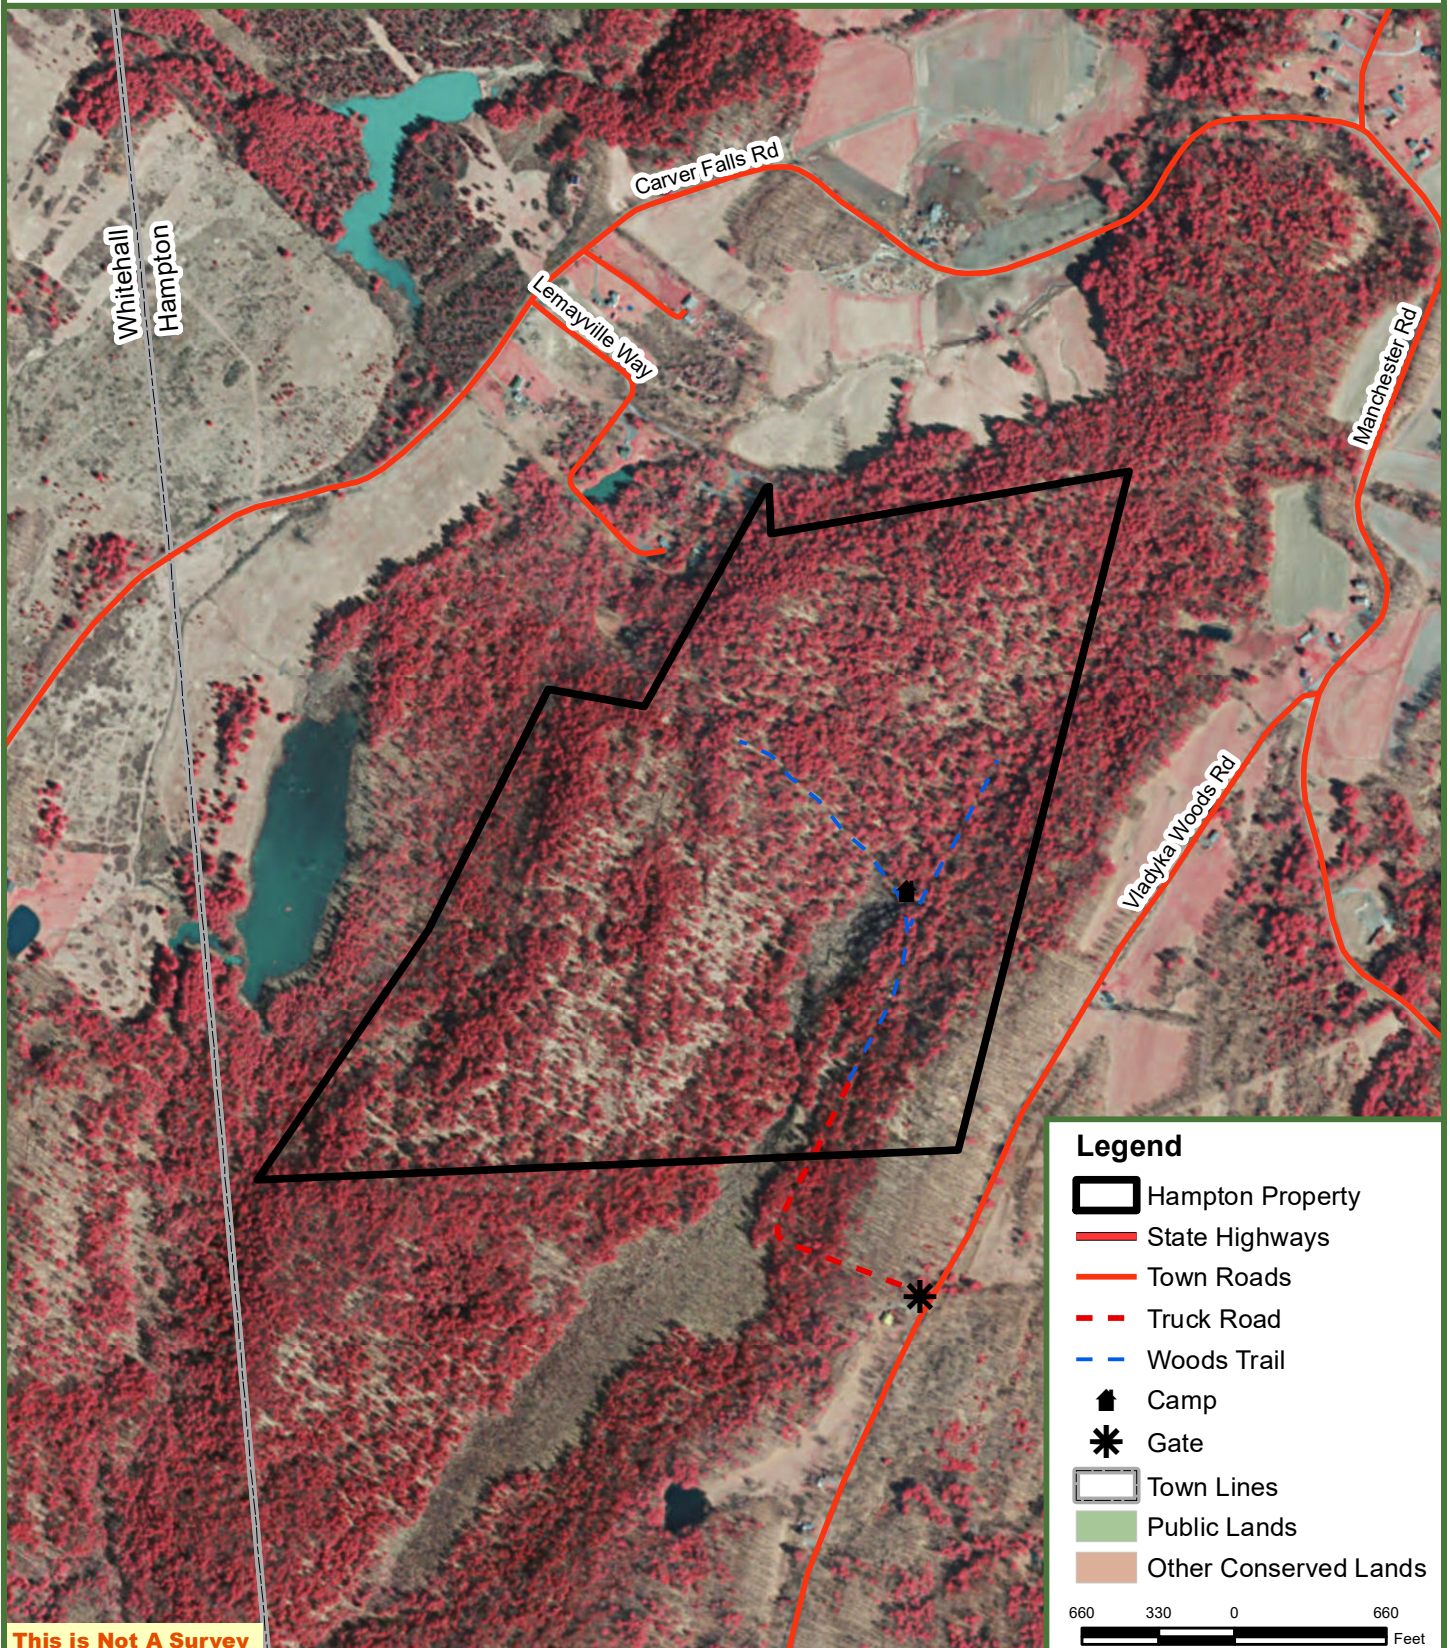

Hampton Forest

146.8 Tax Acres
Hampton, Washington County, NY

**Fountains
Land**
AN F&W COMPANY

This is Not A Survey

Legend

-  Hampton Property
-  State Highways
-  Town Roads
-  Truck Road
-  Woods Trail
-  Camp
-  Gate
-  Town Lines
-  Public Lands
-  Other Conserved Lands

Map produced from the best available information including town tax maps, hand held GPS data, aerial photography and reference information obtained from publicly available GIS sources, and the owner. Boundary lines portrayed on this map are approximate and could be different than the actual location of boundaries found in the field.