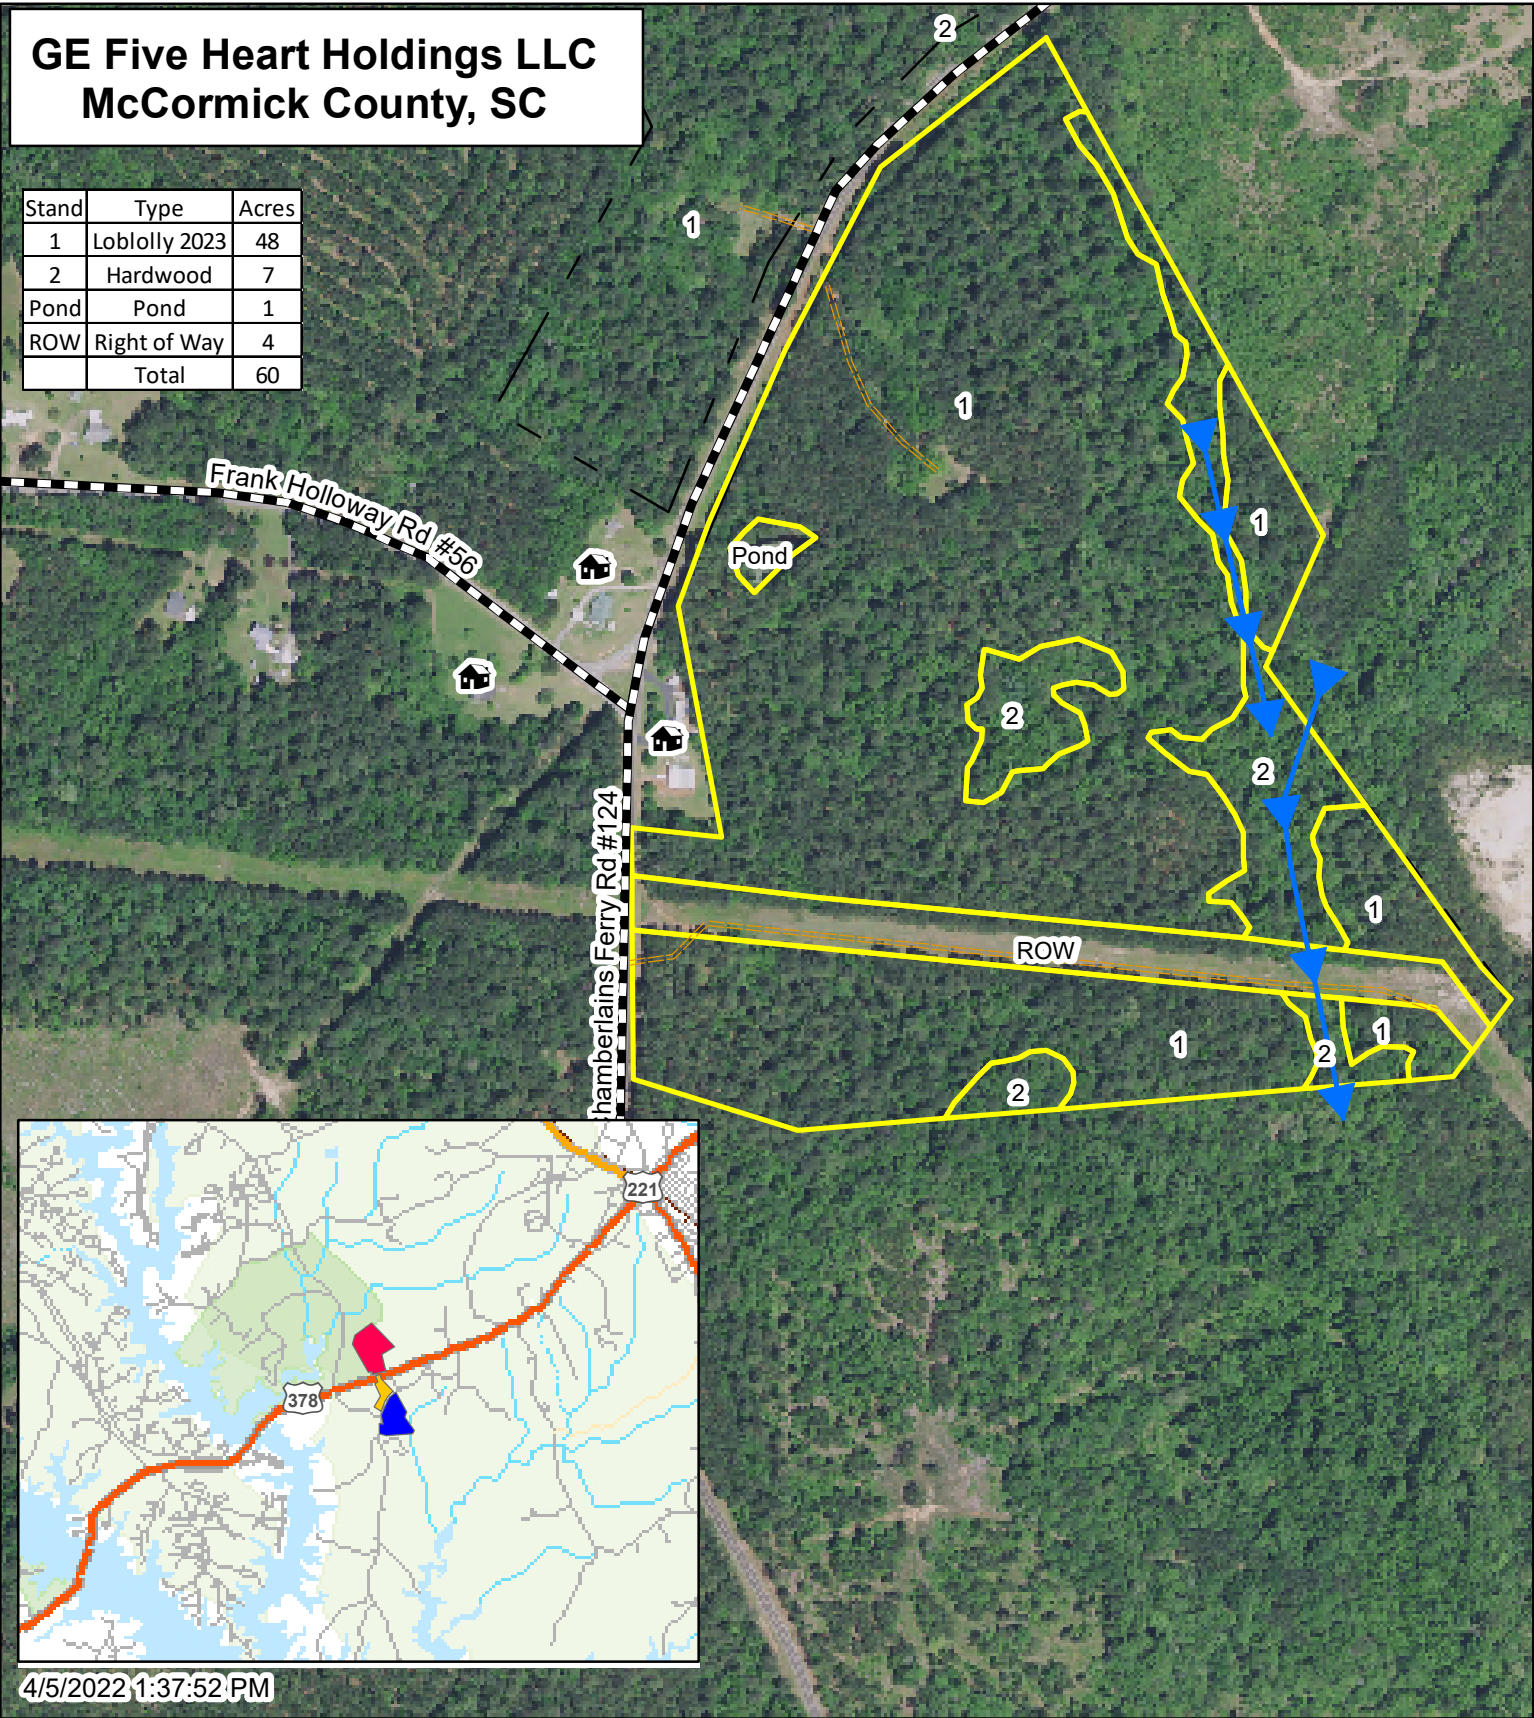

GE Five Heart Holdings LLC McCormick County, SC

Stand	Type	Acres
1	Loblolly 2023	48
2	Hardwood	7
Pond	Pond	1
ROW	Right of Way	4
	Total	60

4/5/2022 1:37:52 PM

This map is considered accurate; however, no warranty is given or implied.