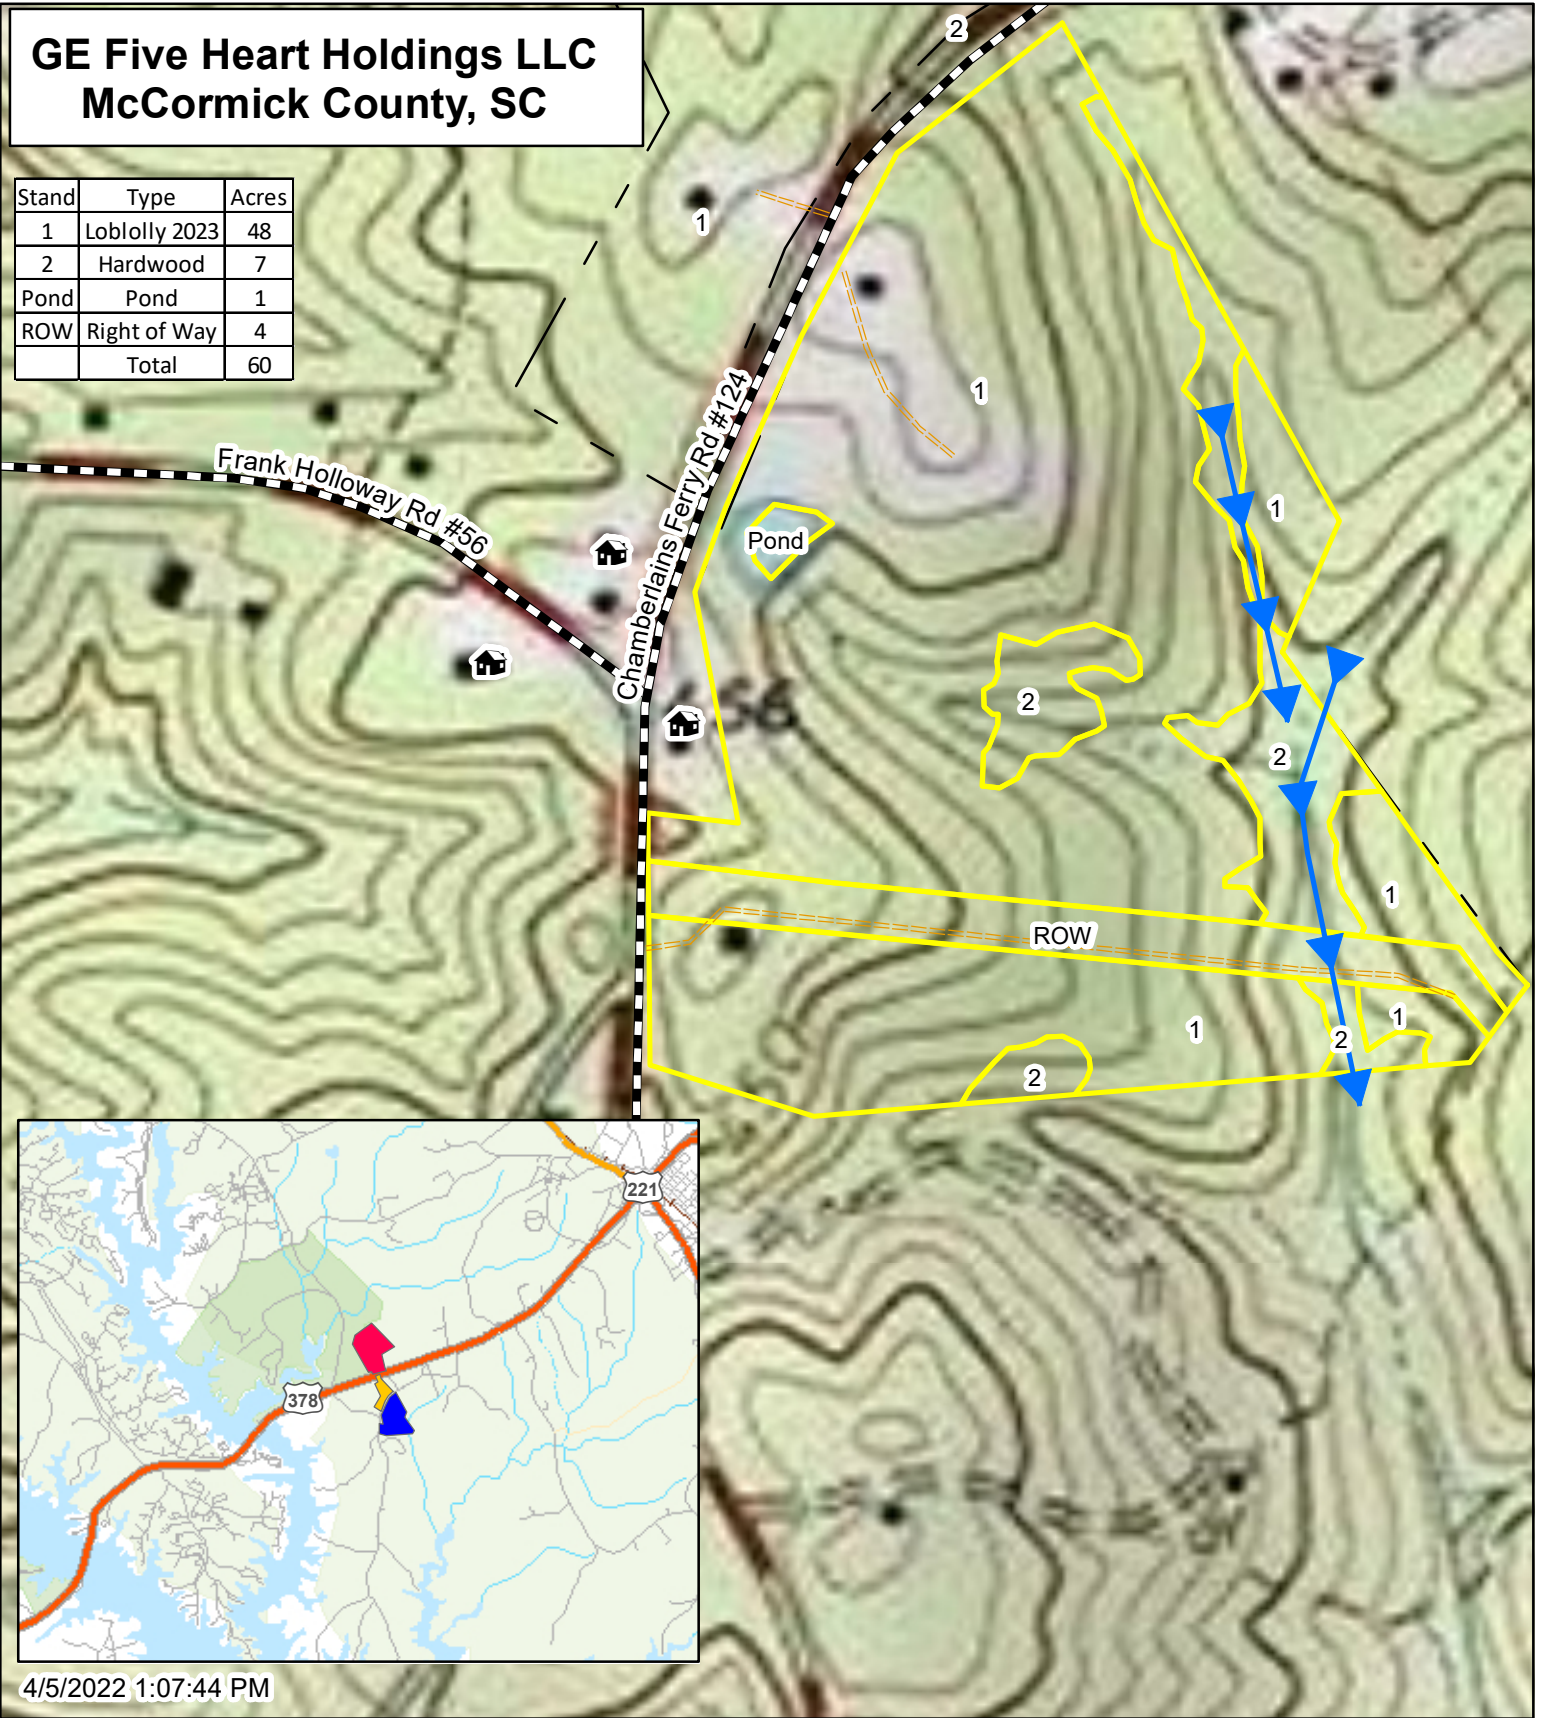

# GE Five Heart Holdings LLC McCormick County, SC

Stand	Type	Acres
1	Loblolly 2023	48
2	Hardwood	7
Pond	Pond	1
ROW	Right of Way	4
	Total	60

4/5/2022 1:07:44 PM

This map is considered accurate; however, no warranty is given or implied.