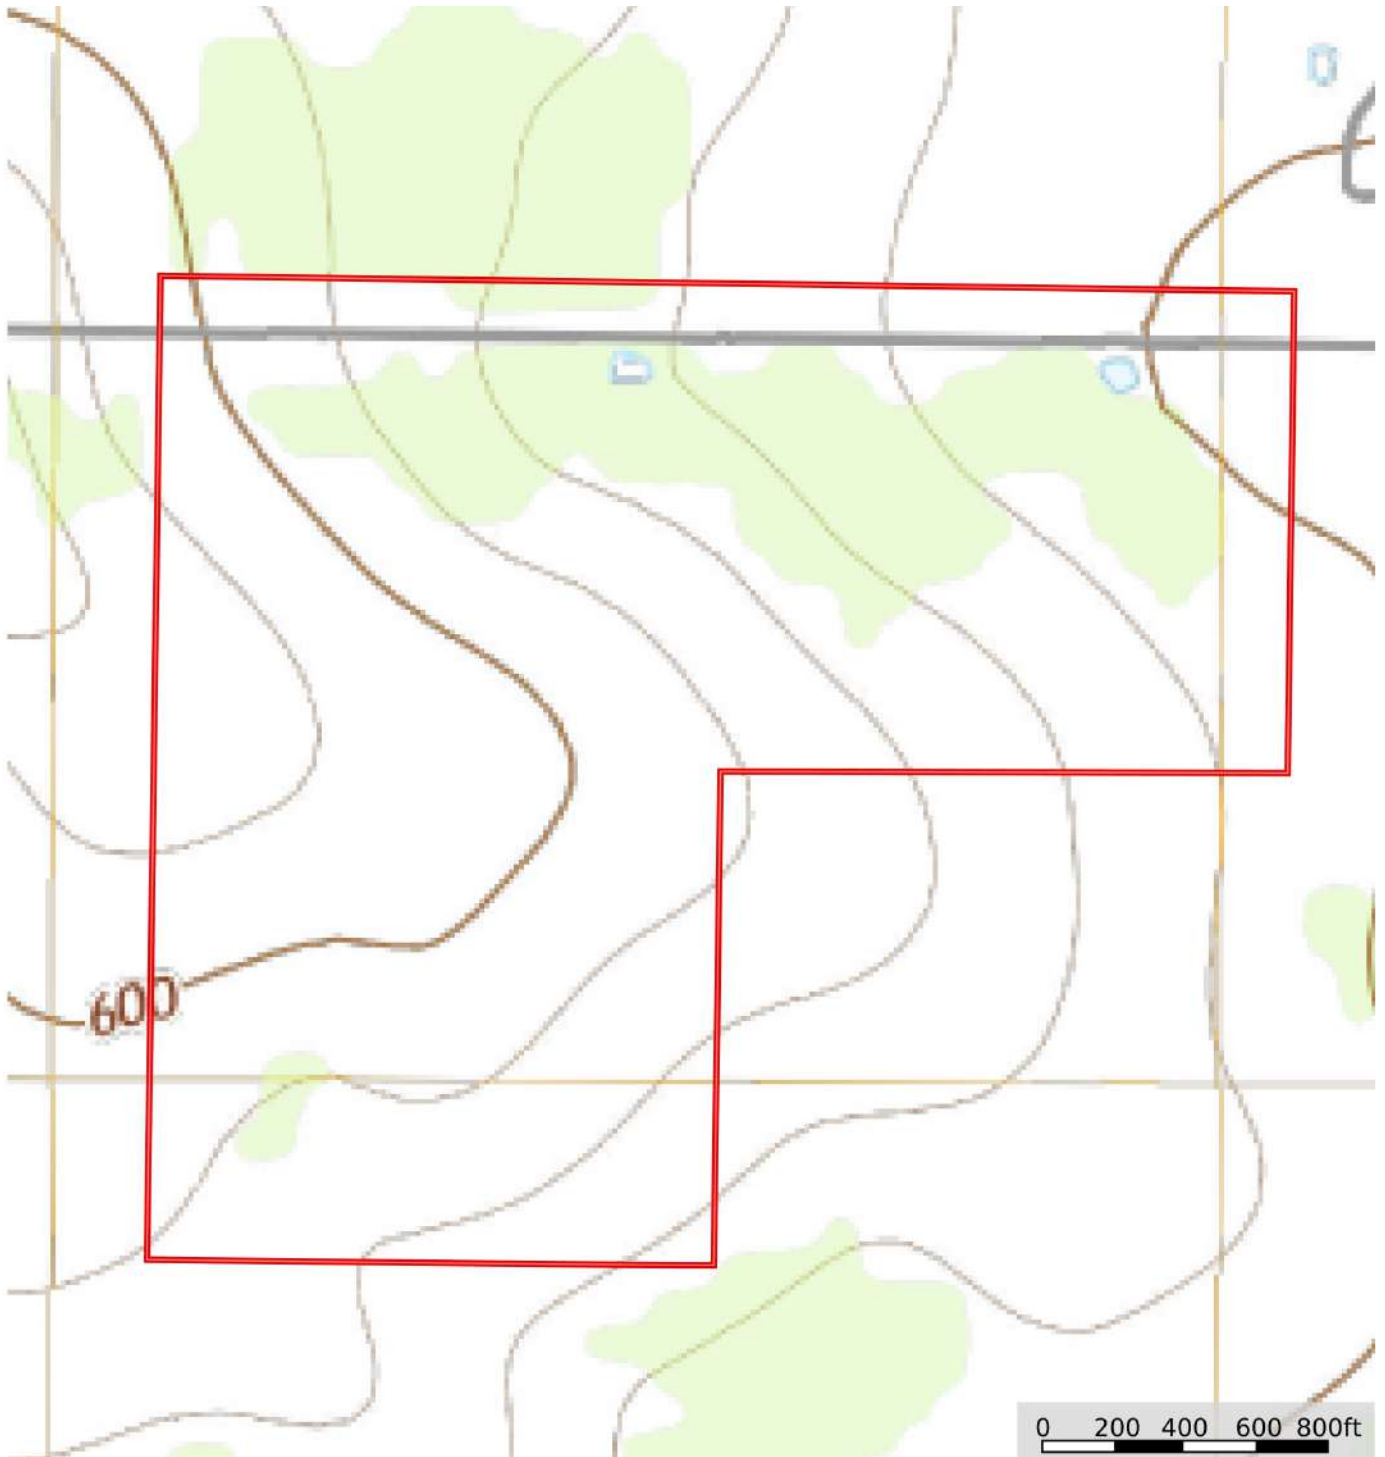

# BLACKSHEEP RANCH

145 Acres | Duval County

J. Ryan Cummings  
Cell: 361.296.4749

JRyan@SimpsonRanches.com  
SimpsonRanches.com