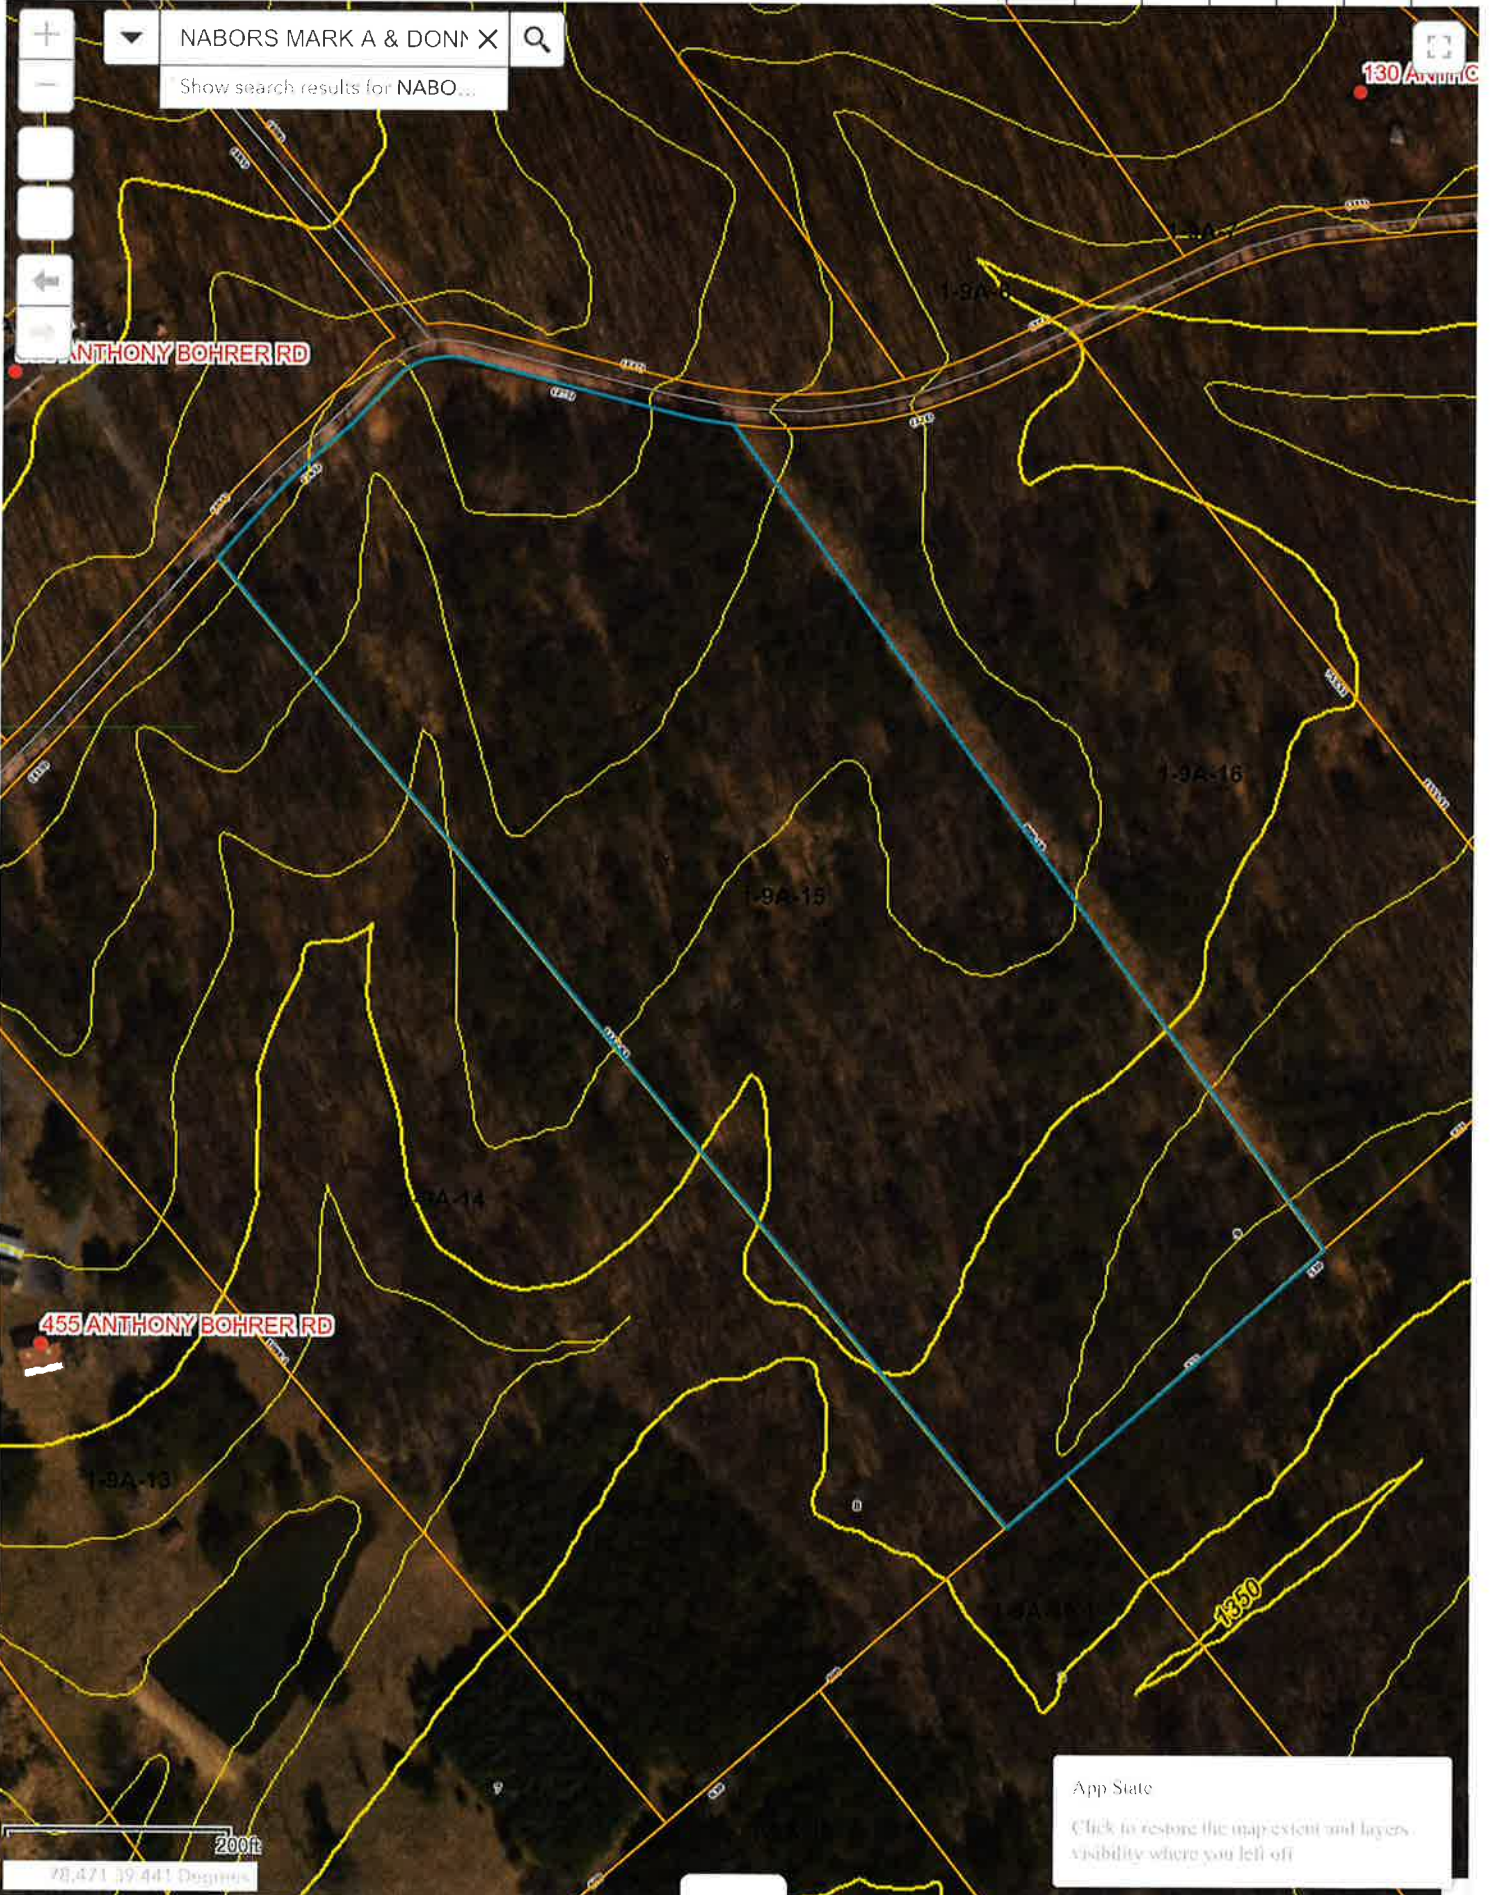

# Hampshire Parcel Viewer

**BLOOMERY DISTRICT HAMPSHIRE CO. WEST VIRGINIA**

535

HAMPSHIRE MERIDIAN 1970

NOTE I CERTIFY THAT THIS HAS BEEN A TRANSIT AND STEEL TAPE SURVEY, THAT THE ERROR OF CLOSURE IS 1 IN 9850'

TAX MAP 9 PARCEL 48