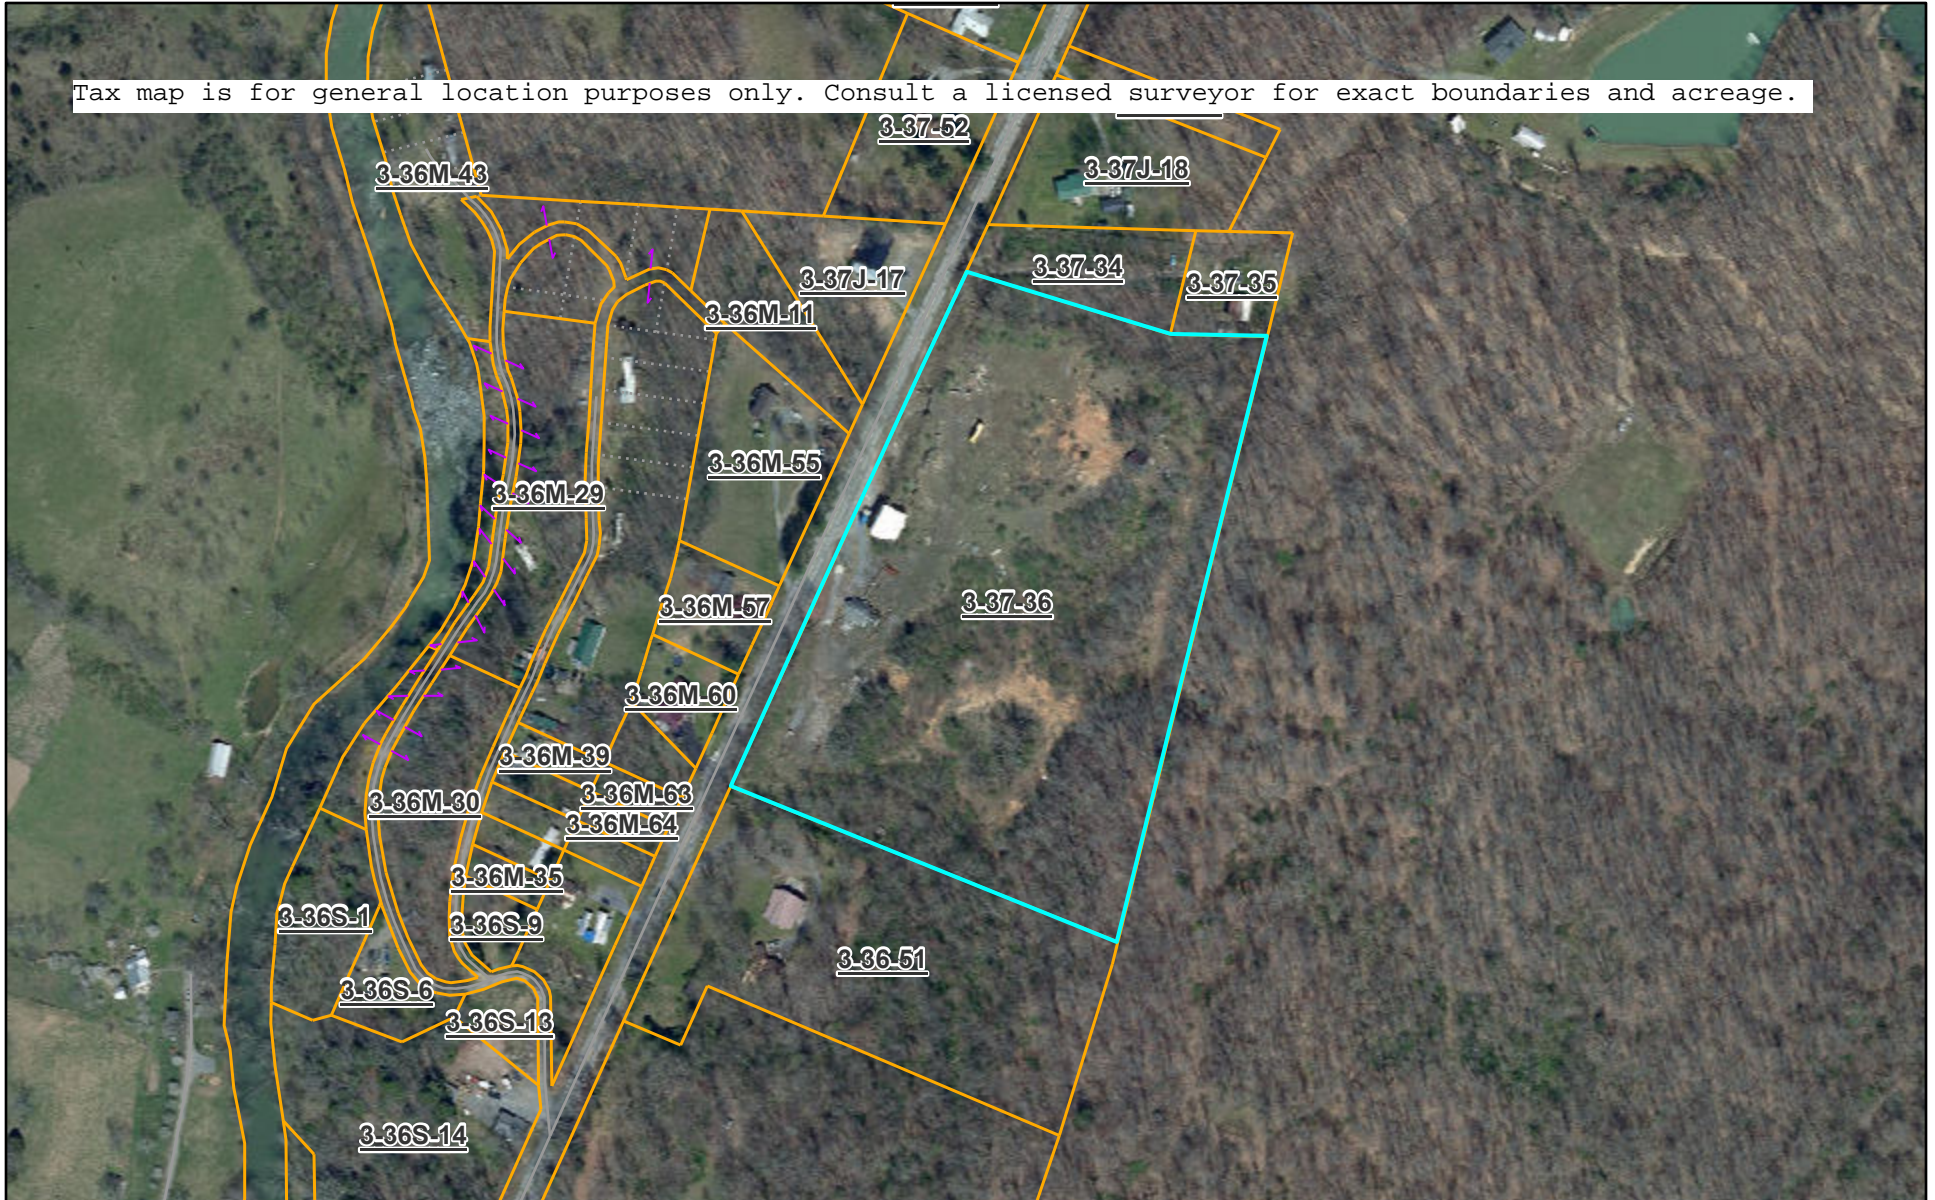

4242 Alta Dr ; 3-37-36

Tax map is for general location purposes only. Consult a licensed surveyor for exact boundaries and acreage.

4/6/2022, 4:59:12 PM

Pendleton_2021	Doddridge_2021	Monongalia_2021	Putnam_2021	Wetzel_2021	Image
Red: Band_1	Red: Band_1	Red: Band_1	Red: Band_1	Red: Band_1	Red: Band_1
Green: Band_2	Green: Band_2	Green: Band_2	Green: Band_2	Green: Band_2	Green: Band_2
Blue: Band_3	Blue: Band_3	Blue: Band_3	Blue: Band_3	Blue: Band_3	Blue: Band_3