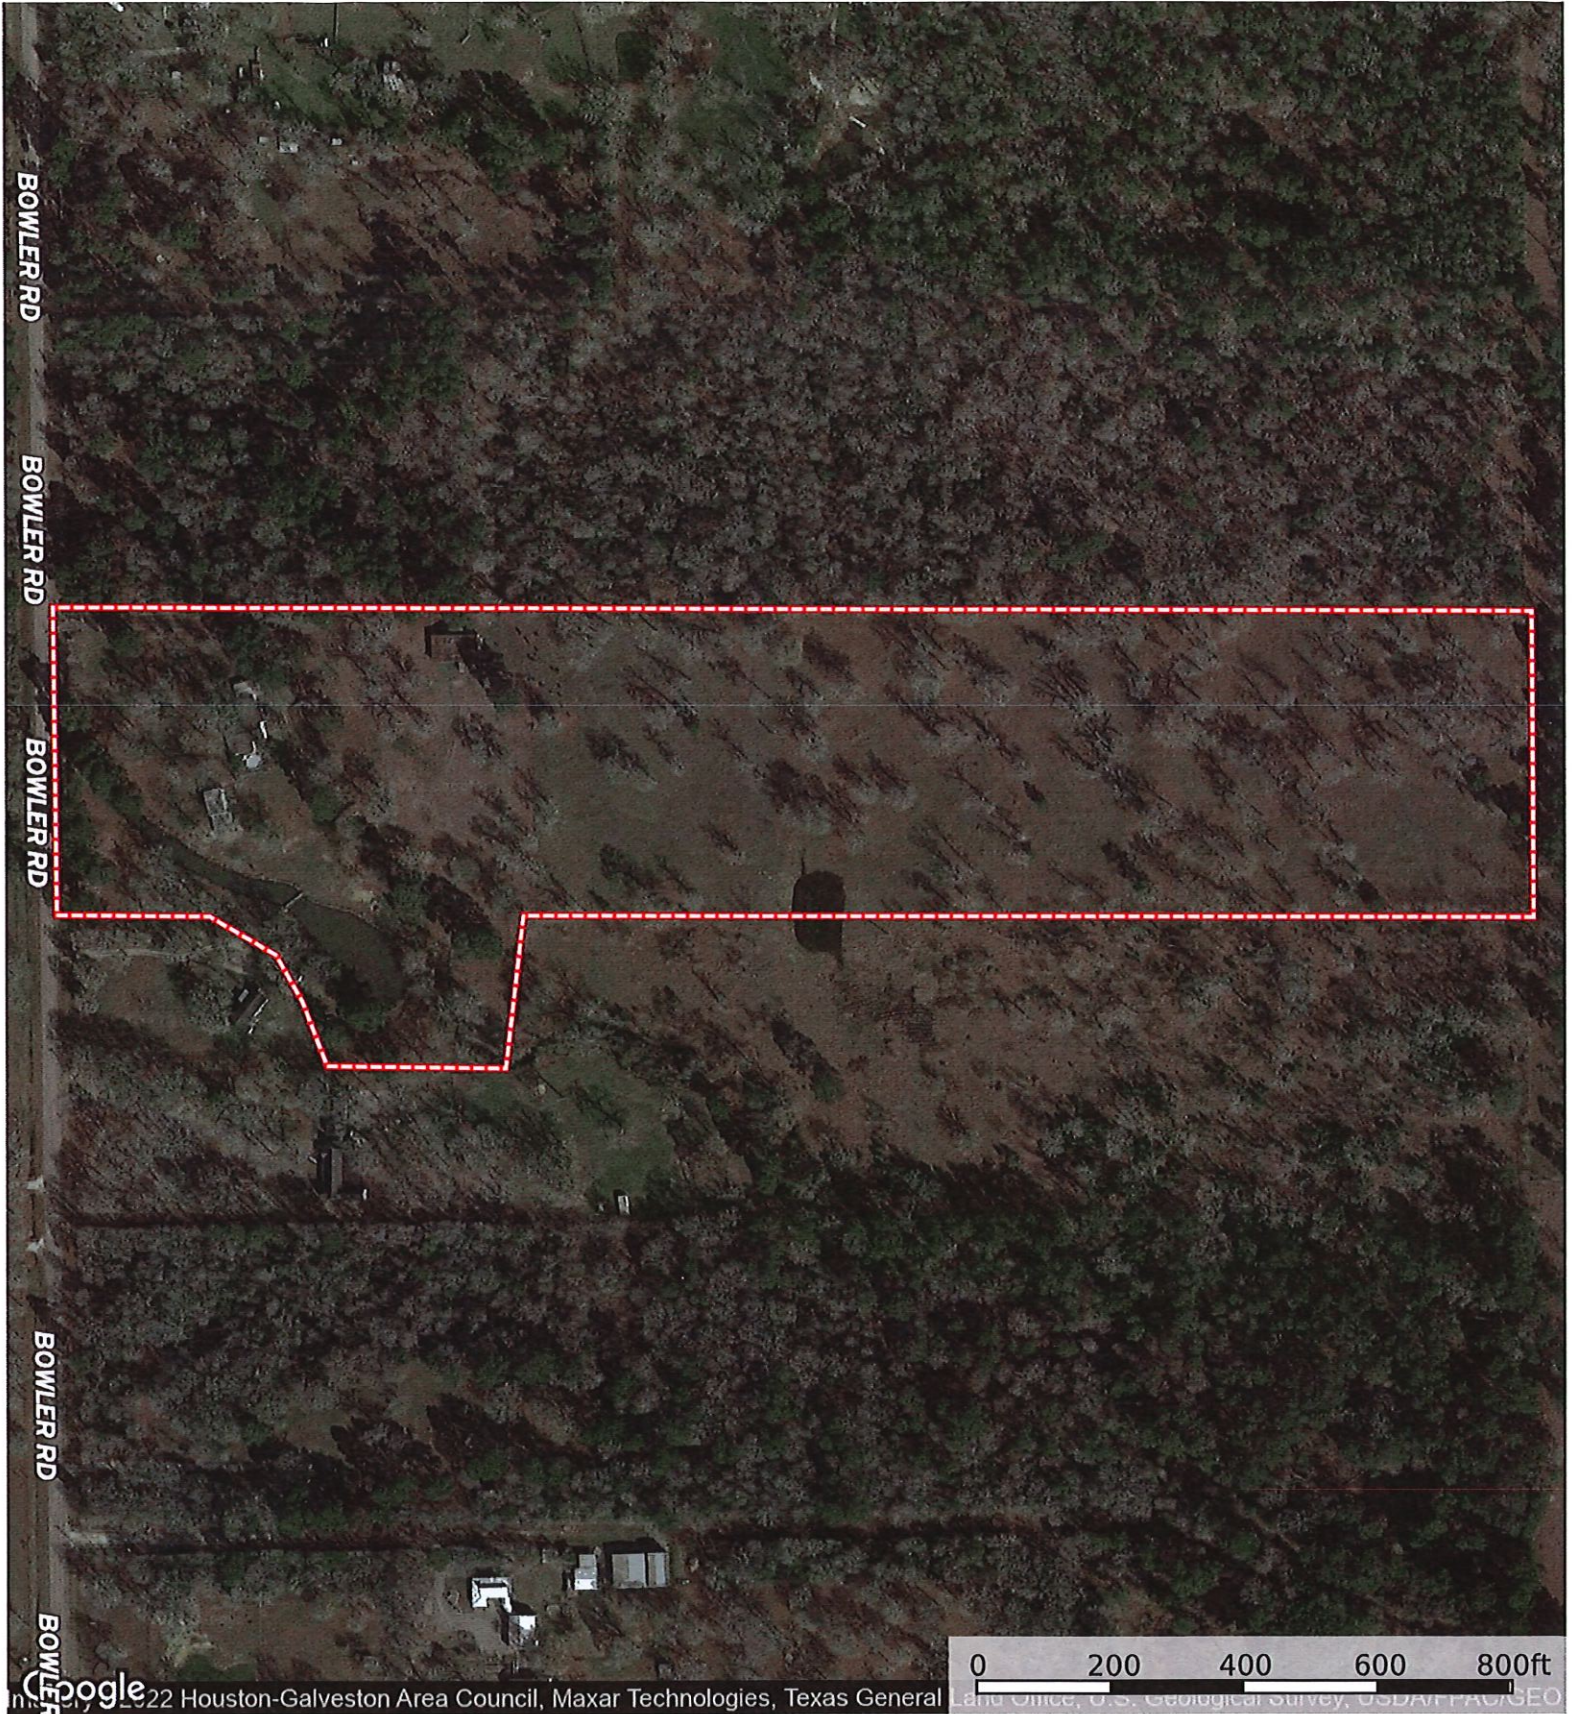

SUBJECT

New Hwy 290

FM 359

2400 Bowler Rd.
Texas, AC +/-

Boundary

The information contained herein was obtained from sources deemed to be reliable. MapRight Services makes no warranties or guarantees as to the completeness or accuracy thereof.

2400 Bowler Rd.

Texas, AC +/-

 Boundary

 The information contained herein was obtained from sources deemed to be reliable. MapRight Services makes no warranties or guarantees as to the completeness or accuracy thereof.