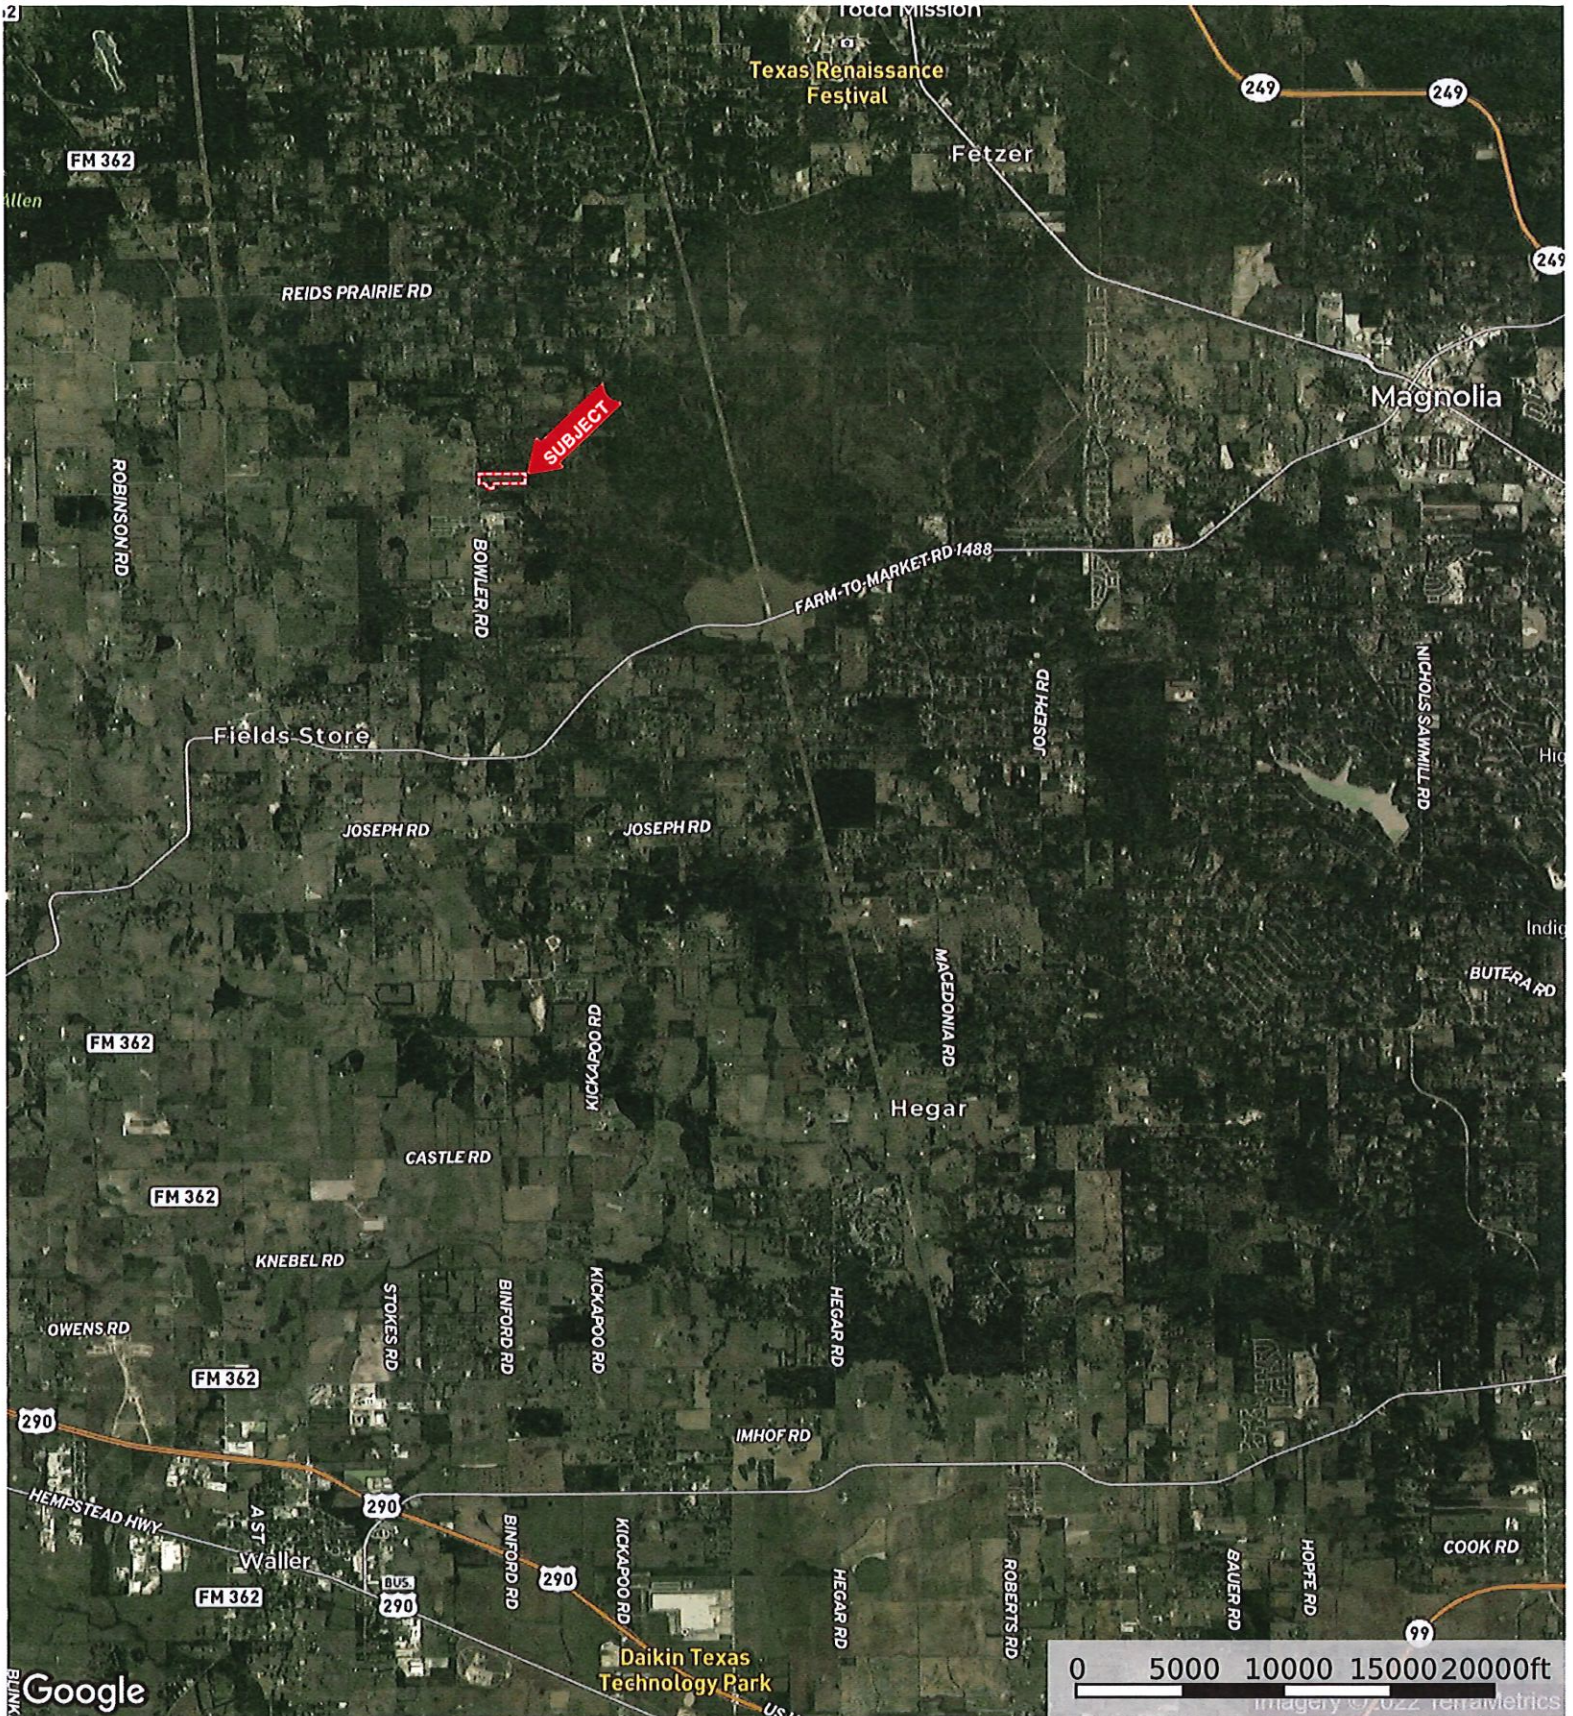

SUBJECT

New Hwy 290

FM 359

2400 Bowler Rd.
Texas, AC +/-

Boundary

The information contained herein was obtained from sources deemed to be reliable. MapRight Services makes no warranties or guarantees as to the completeness or accuracy thereof.

2400 Bowler Rd.

Texas, AC +/-

 Boundary

 The information contained herein was obtained from sources deemed to be reliable. MapRight Services makes no warranties or guarantees as to the completeness or accuracy thereof.