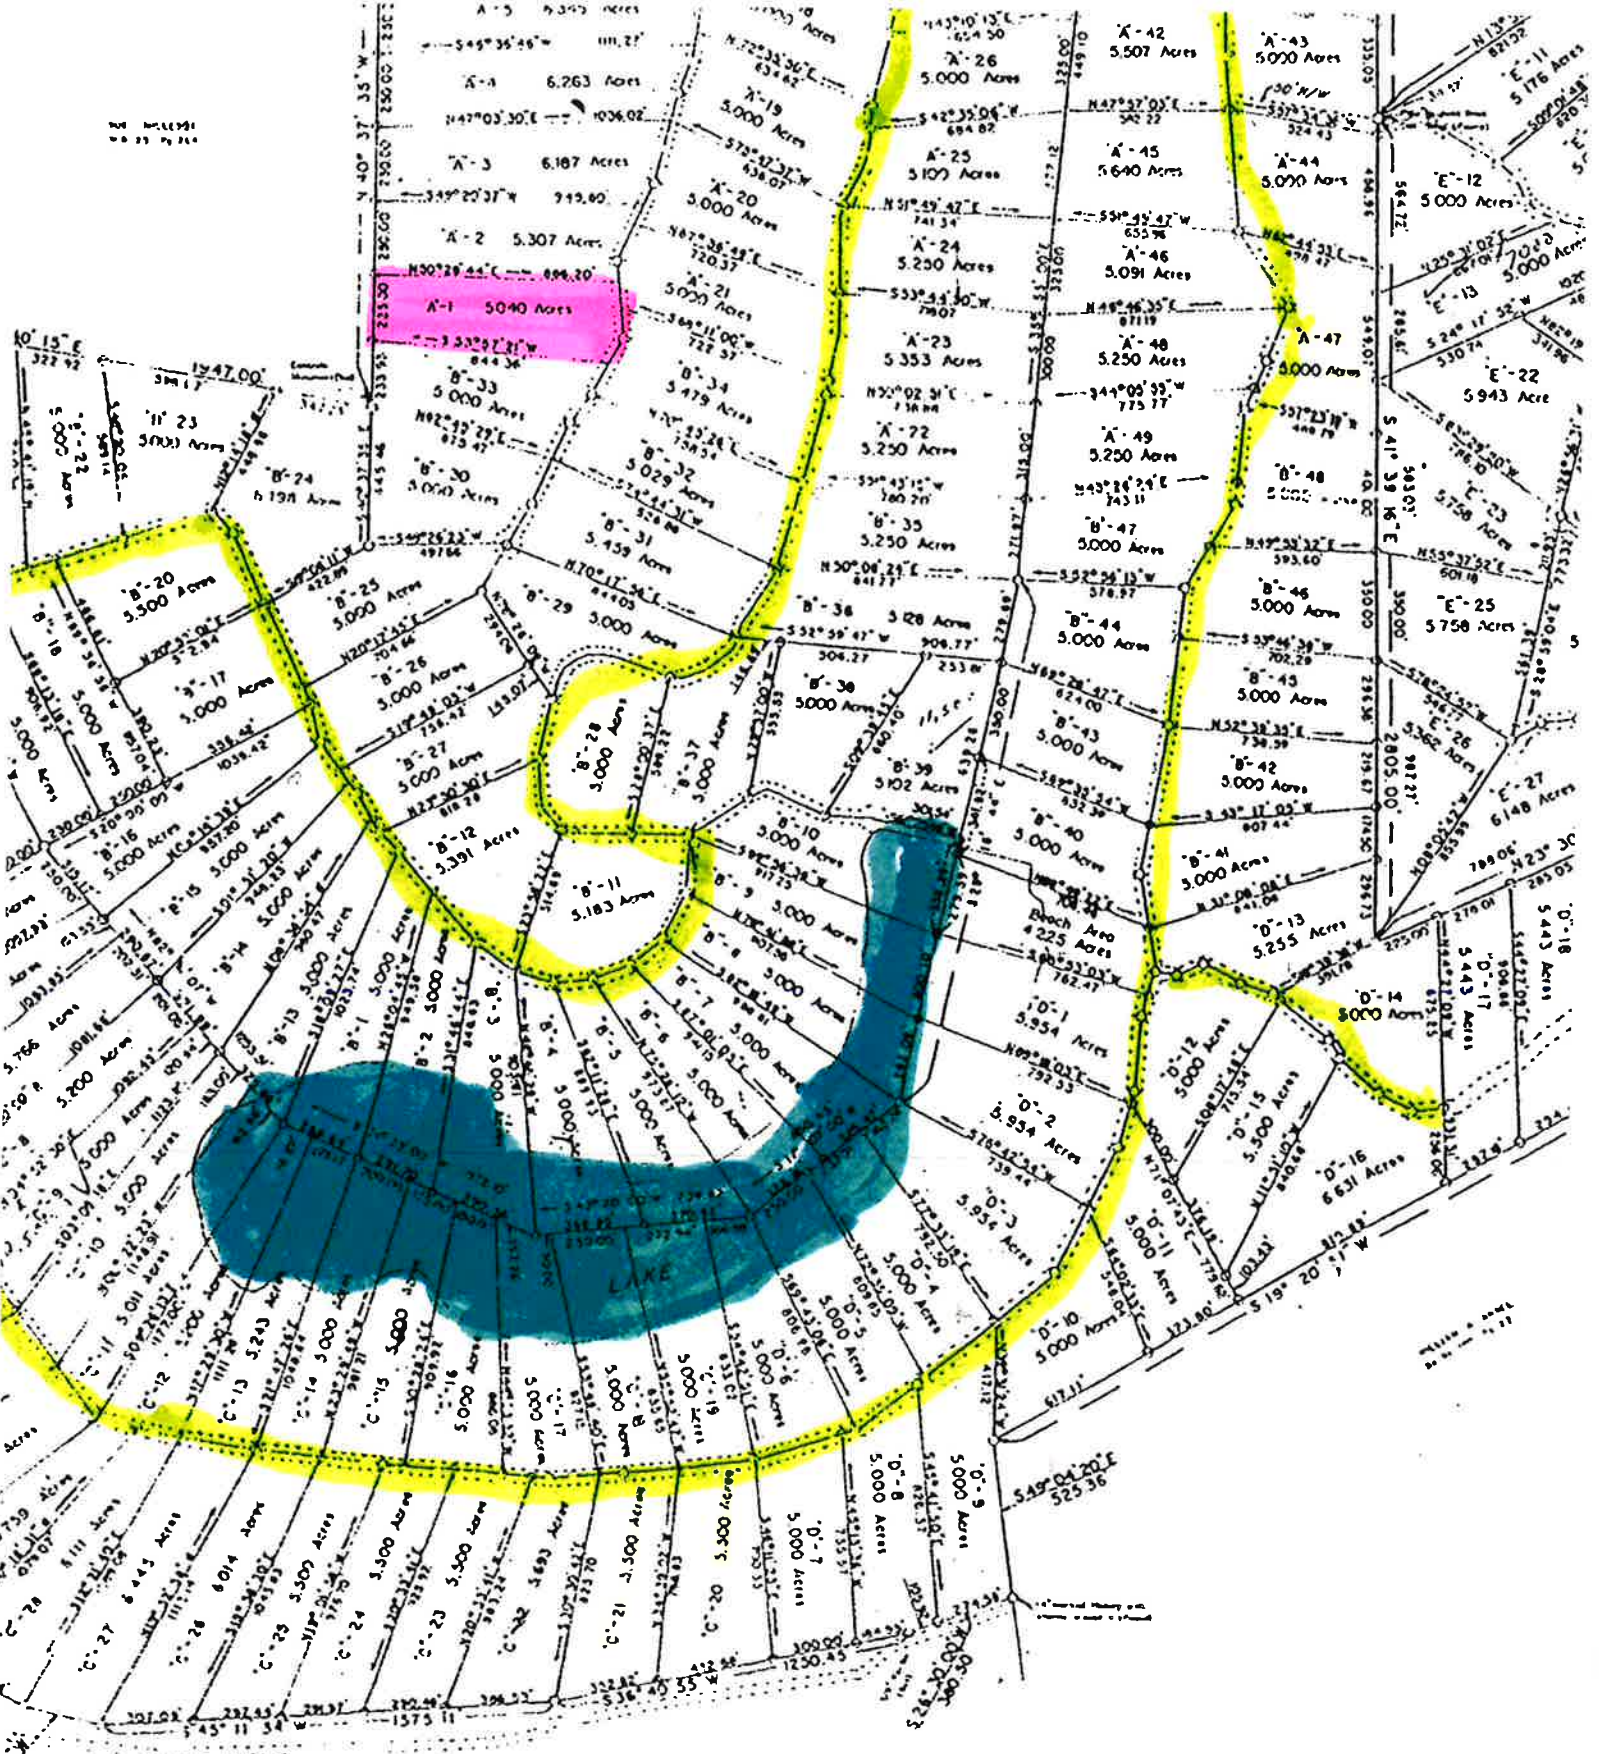

# Hampshire Parcel Viewer

FENLASON MICHAEL J & X   
Show search results for FENLA...

App State  
Click to restore the map extent and layers-visibility where you left off

200ft  
78.604 39.467 Degrees

W. H. L. 1991  
NO. 25, 26, 27