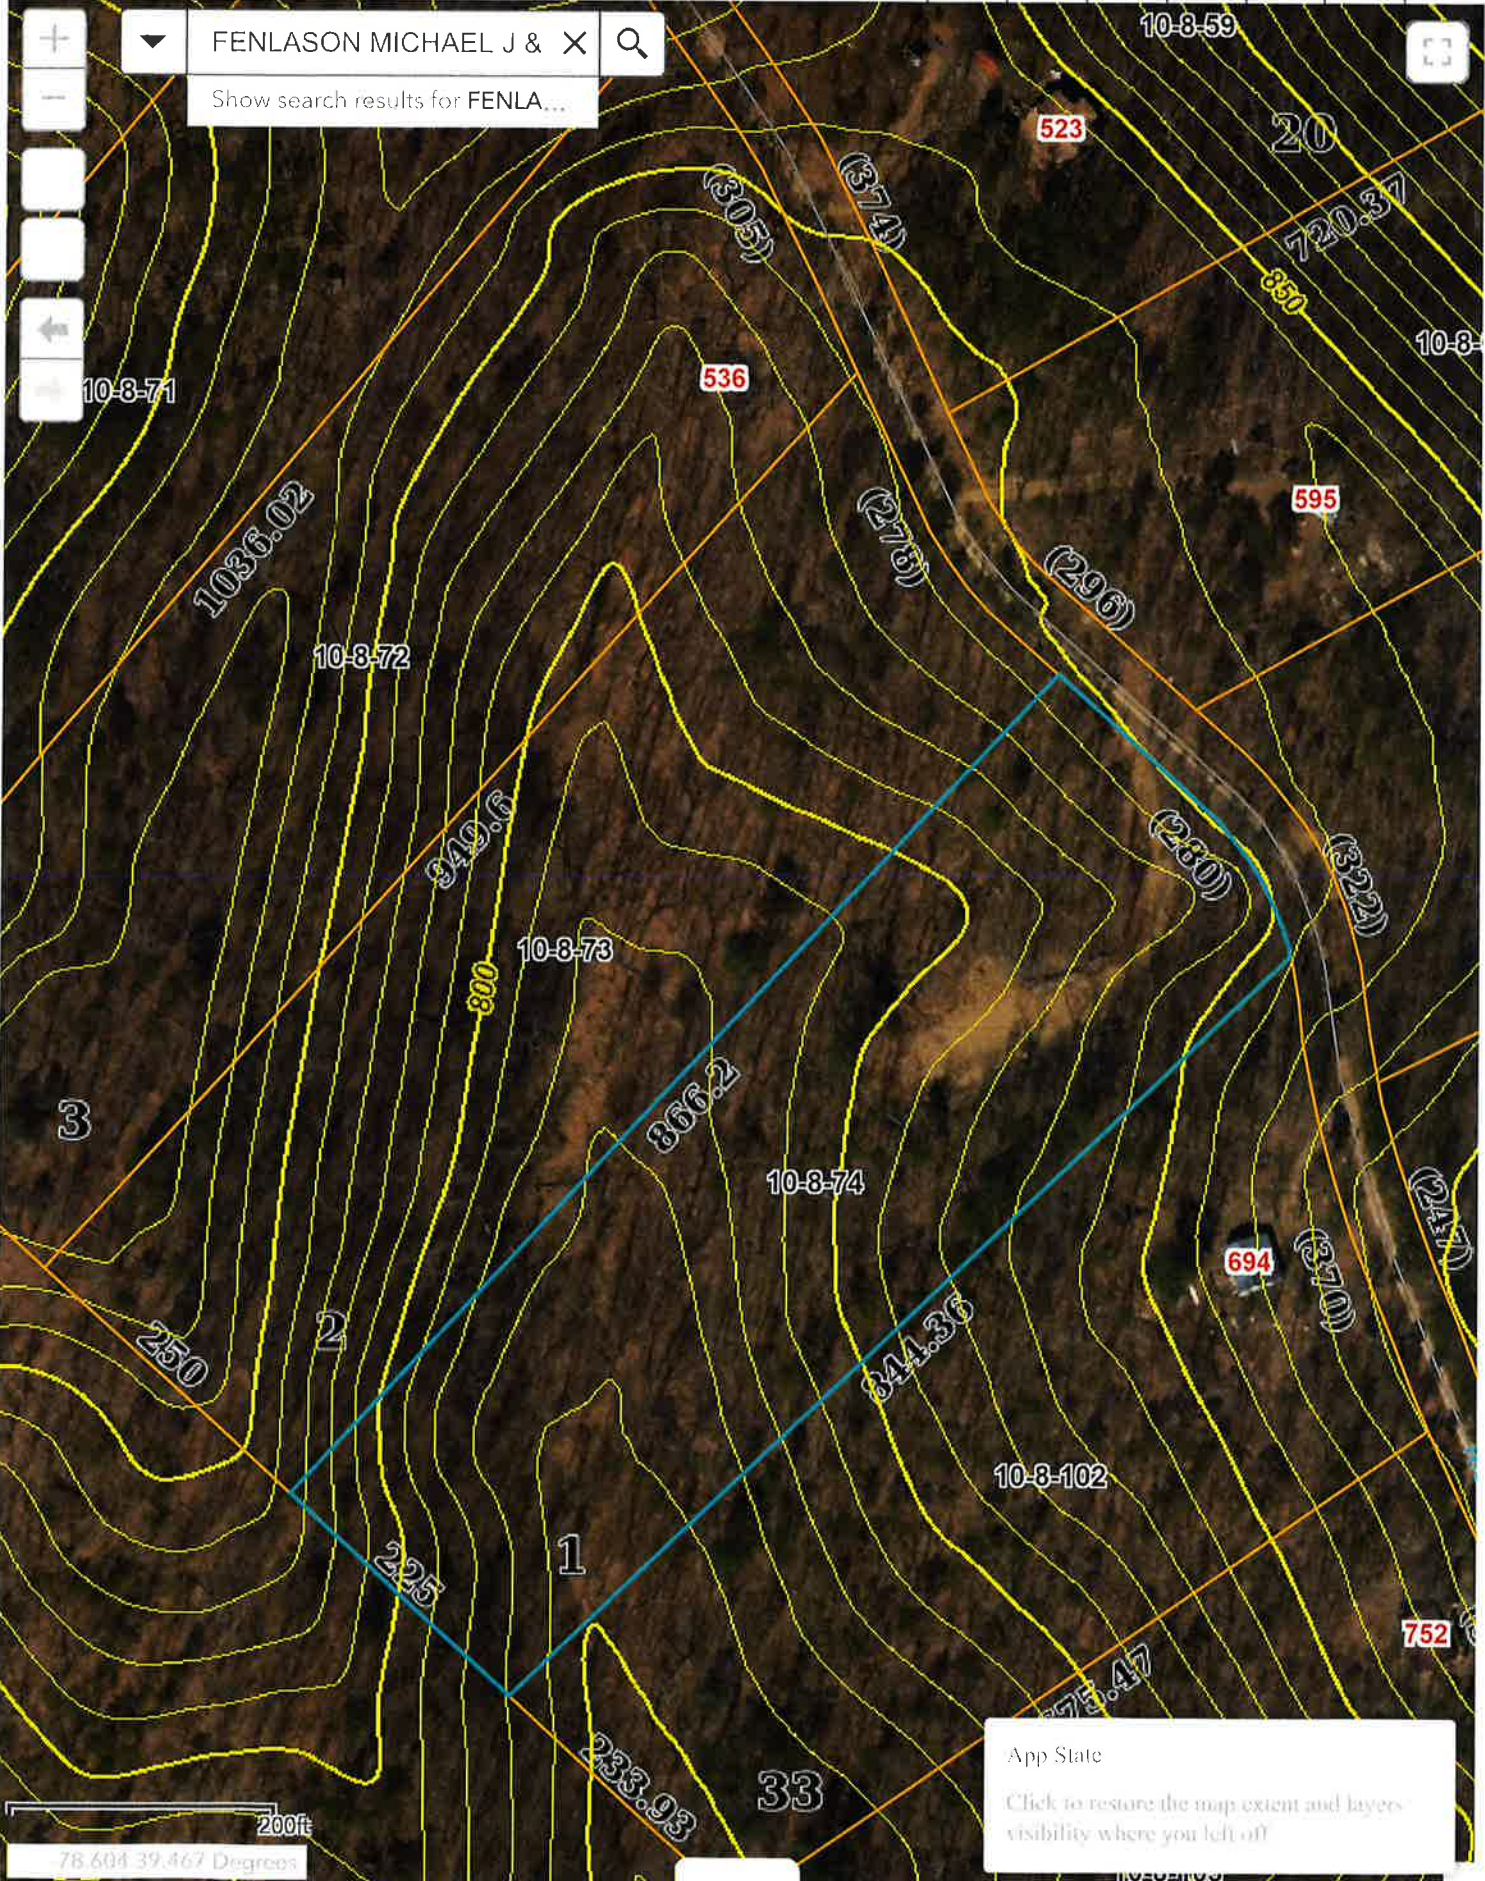

# Hampshire Parcel Viewer

FENLASON MICHAEL J & X   
Show search results for FENLA...

App State  
Click to restore the map extent and layers-visibility where you left off

200ft  
78.604 39.467 Degrees

W. H. L. 1991  
NO. 25, 26, 27

Survey  
NEW ENT

FR