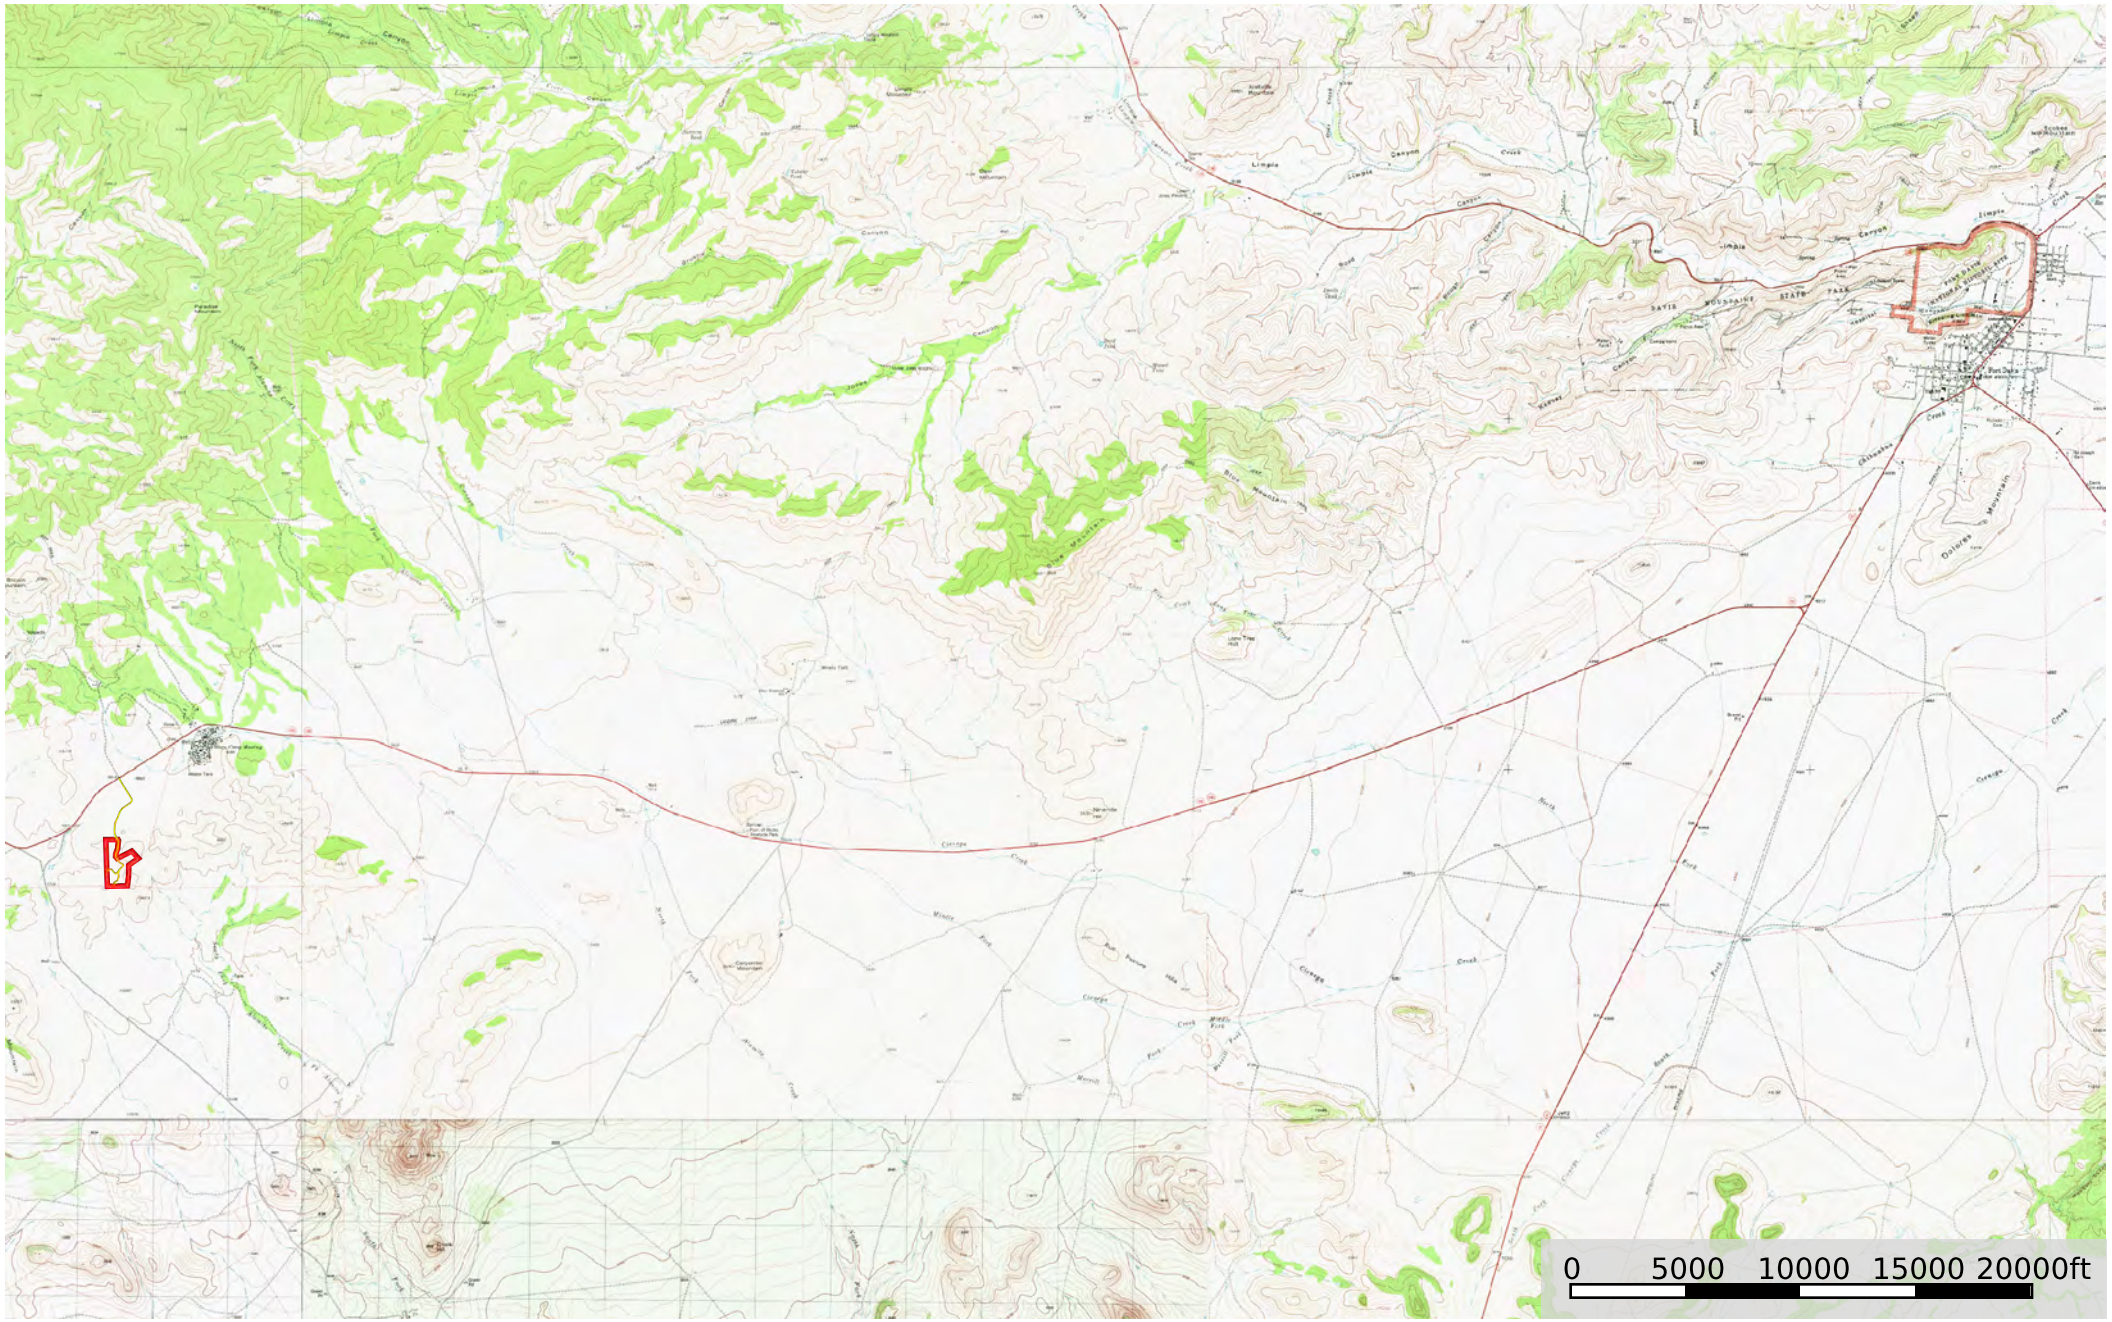

# Finley

Jeff Davis County, Texas, 40.45 AC +/-

Primary Road  Boundary 