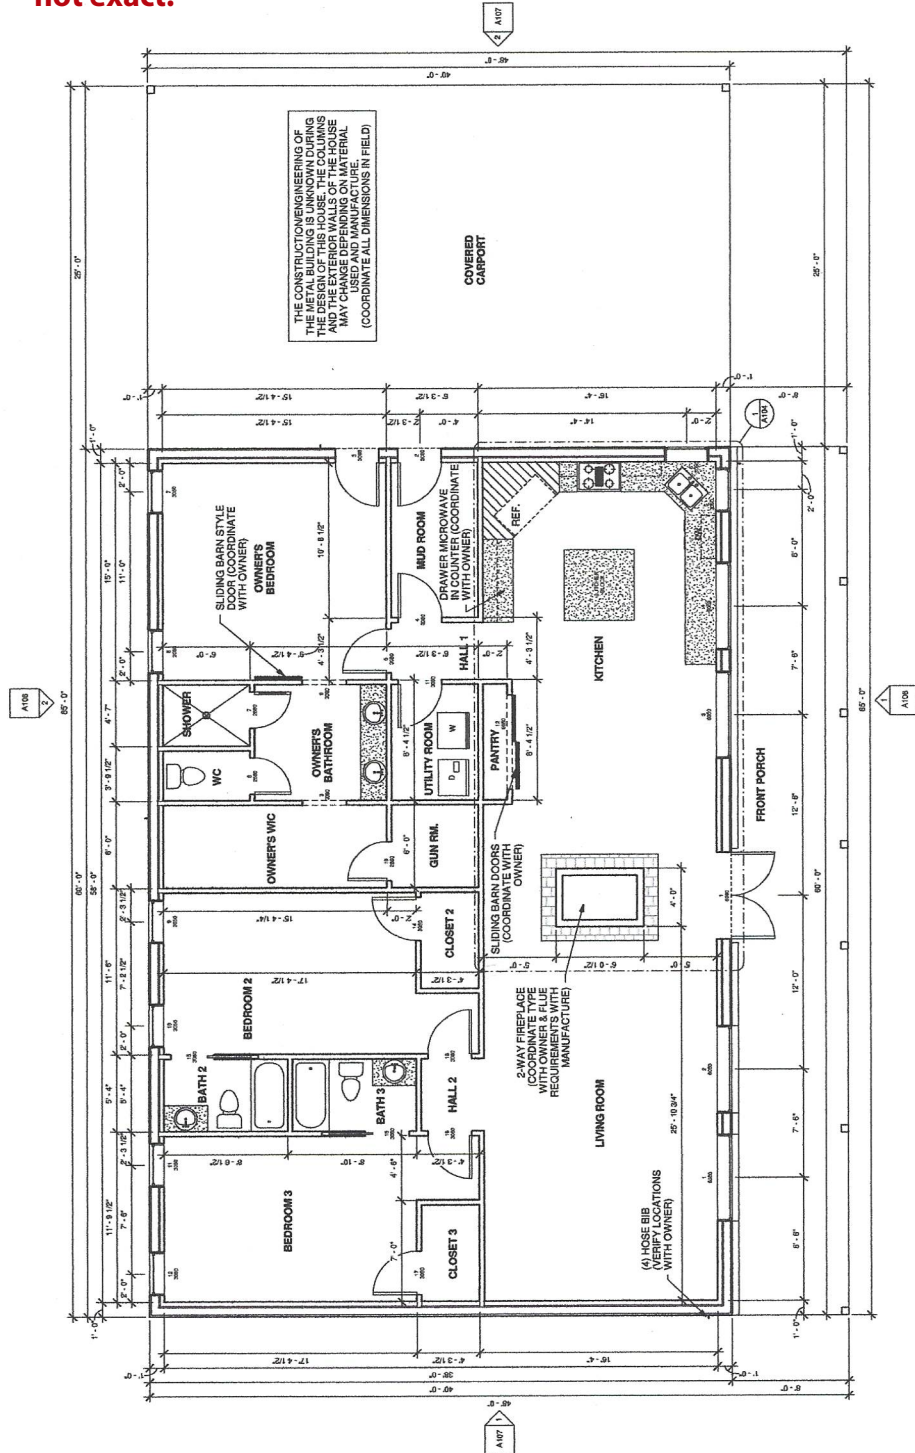

# 6417 N State Hwy 16 Blueprints

**\*All measurements and specs are approximate, not exact.**

Level 1 - Plan  
1/8" = 1'-0"