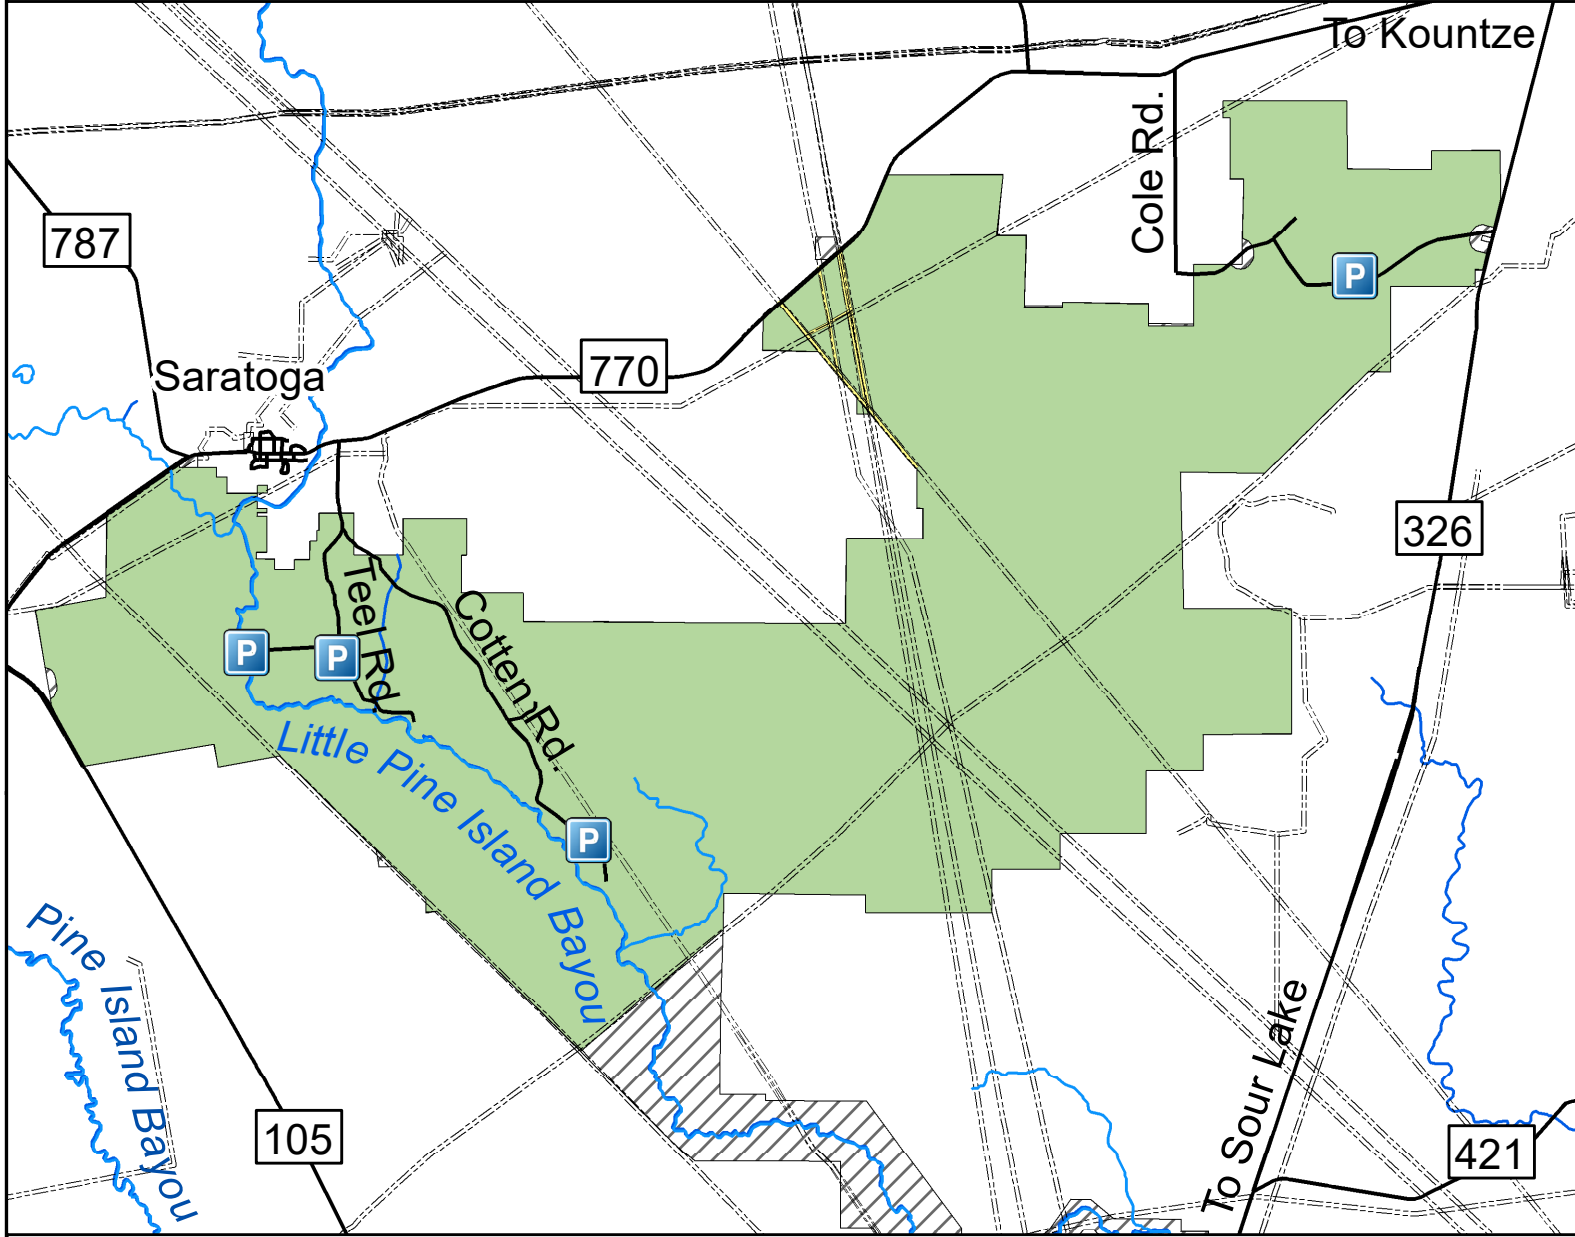

Lance Roiser Unit - Hunting Area Map

Legend

- Visitor Areas/ Parking
- Roads
- Creeks & Streams
- Pipelines
- Hunting Area
- No Hunting

No hunting within 500 feet of any designated trail, roadway, or residence.

Do not trespass on private land.