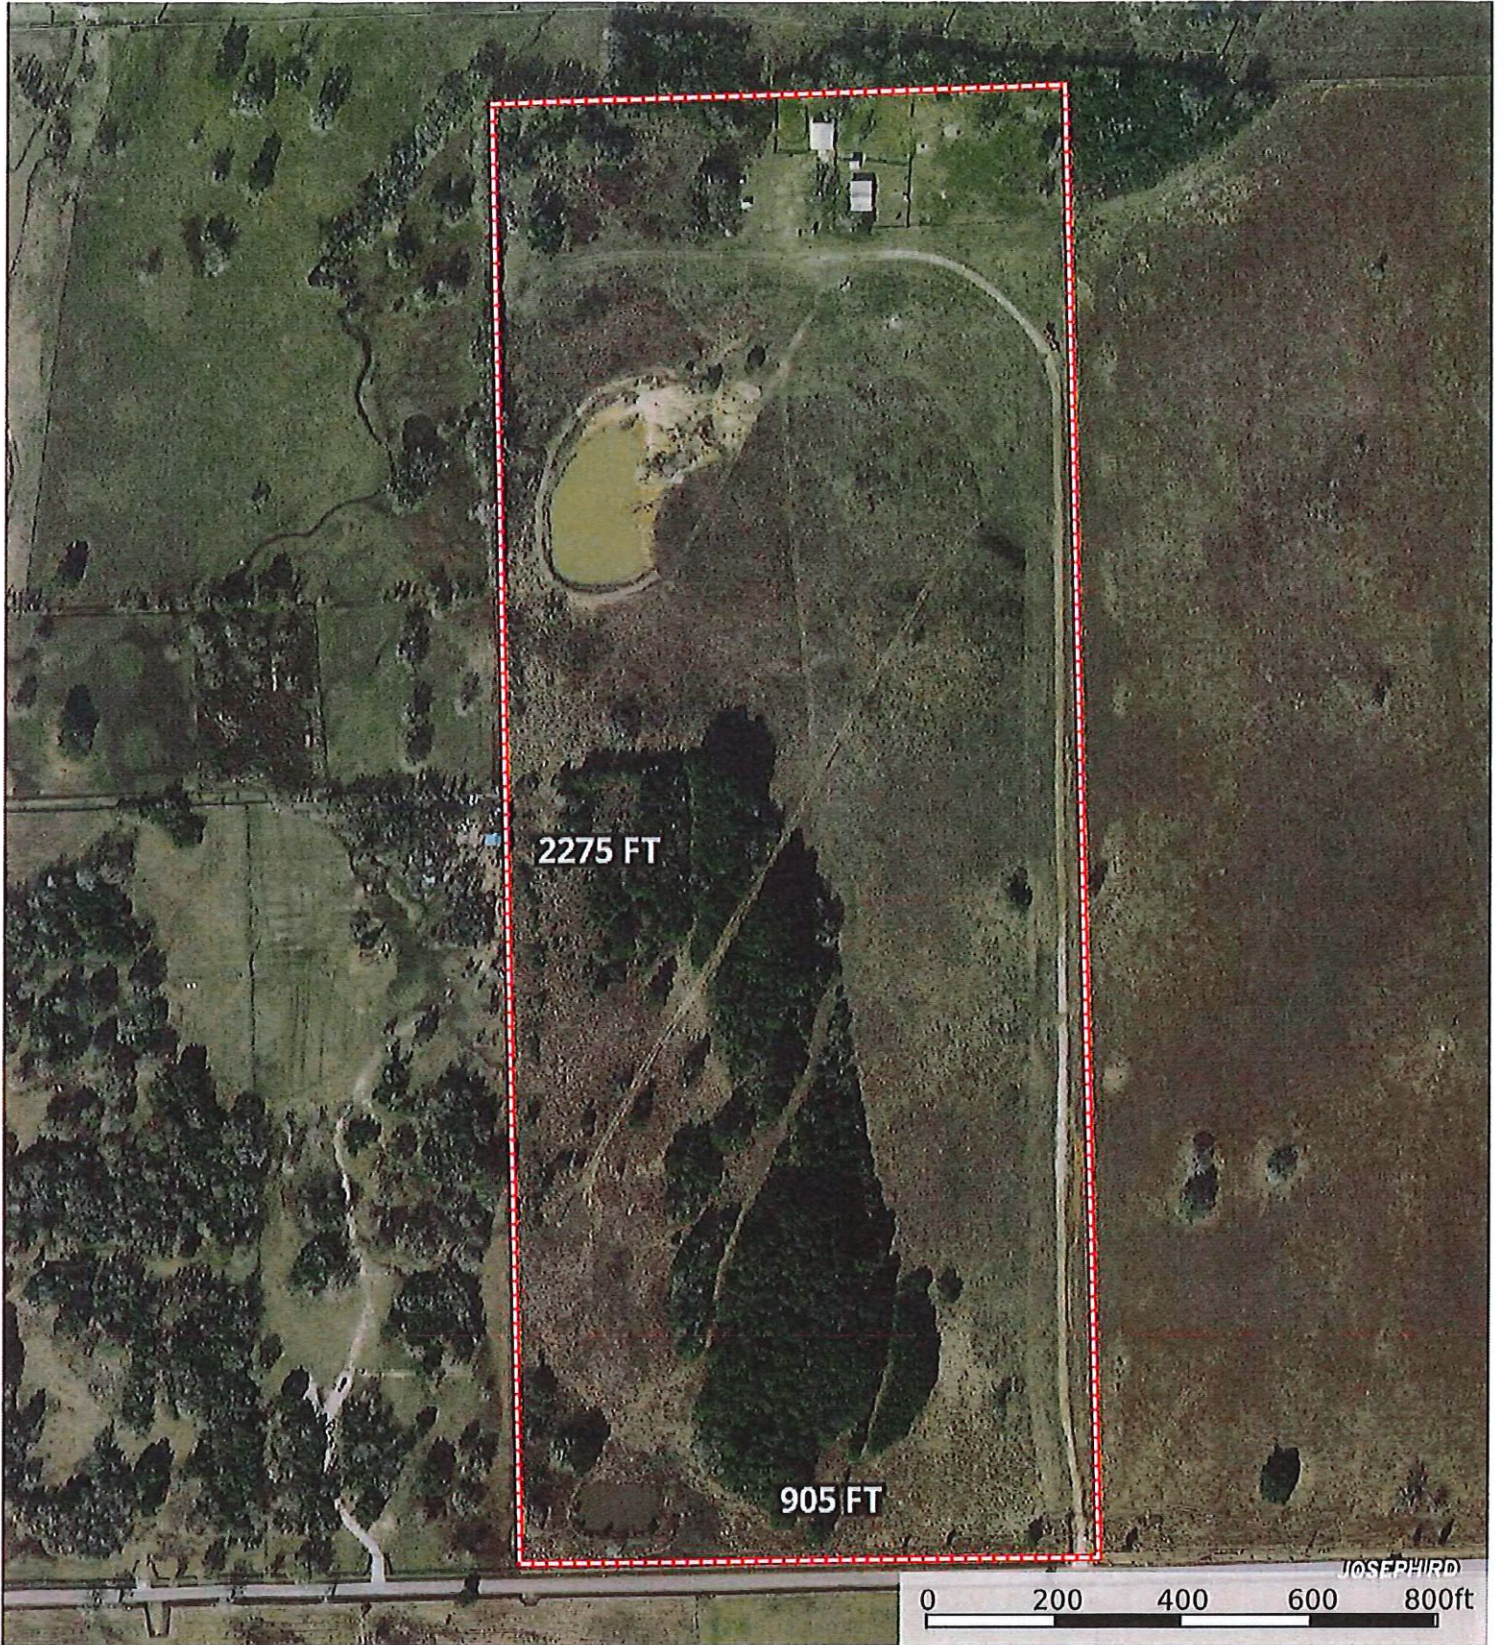

33952 Joseph Rd.
Waller County, Texas, AC +/-

 Boundary

 The information contained herein was obtained from sources deemed to be reliable. MapRight Geoviva makes no warranties or guarantees as to the completeness or accuracy thereof.

33952 Joseph Rd.
Waller County, Texas, AC +/-

 Boundary

 The information contained herein was obtained from sources deemed to be reliable. MapRight Services makes no warranties or guarantees as to the completeness or accuracy thereof.

33952 Joseph Rd.
Waller County, Texas, AC +/-

- Boundary
- 100 Year Floodplain
- 500 Year Floodplain
- Floodway
- Special
- Unmapped/ Not Included