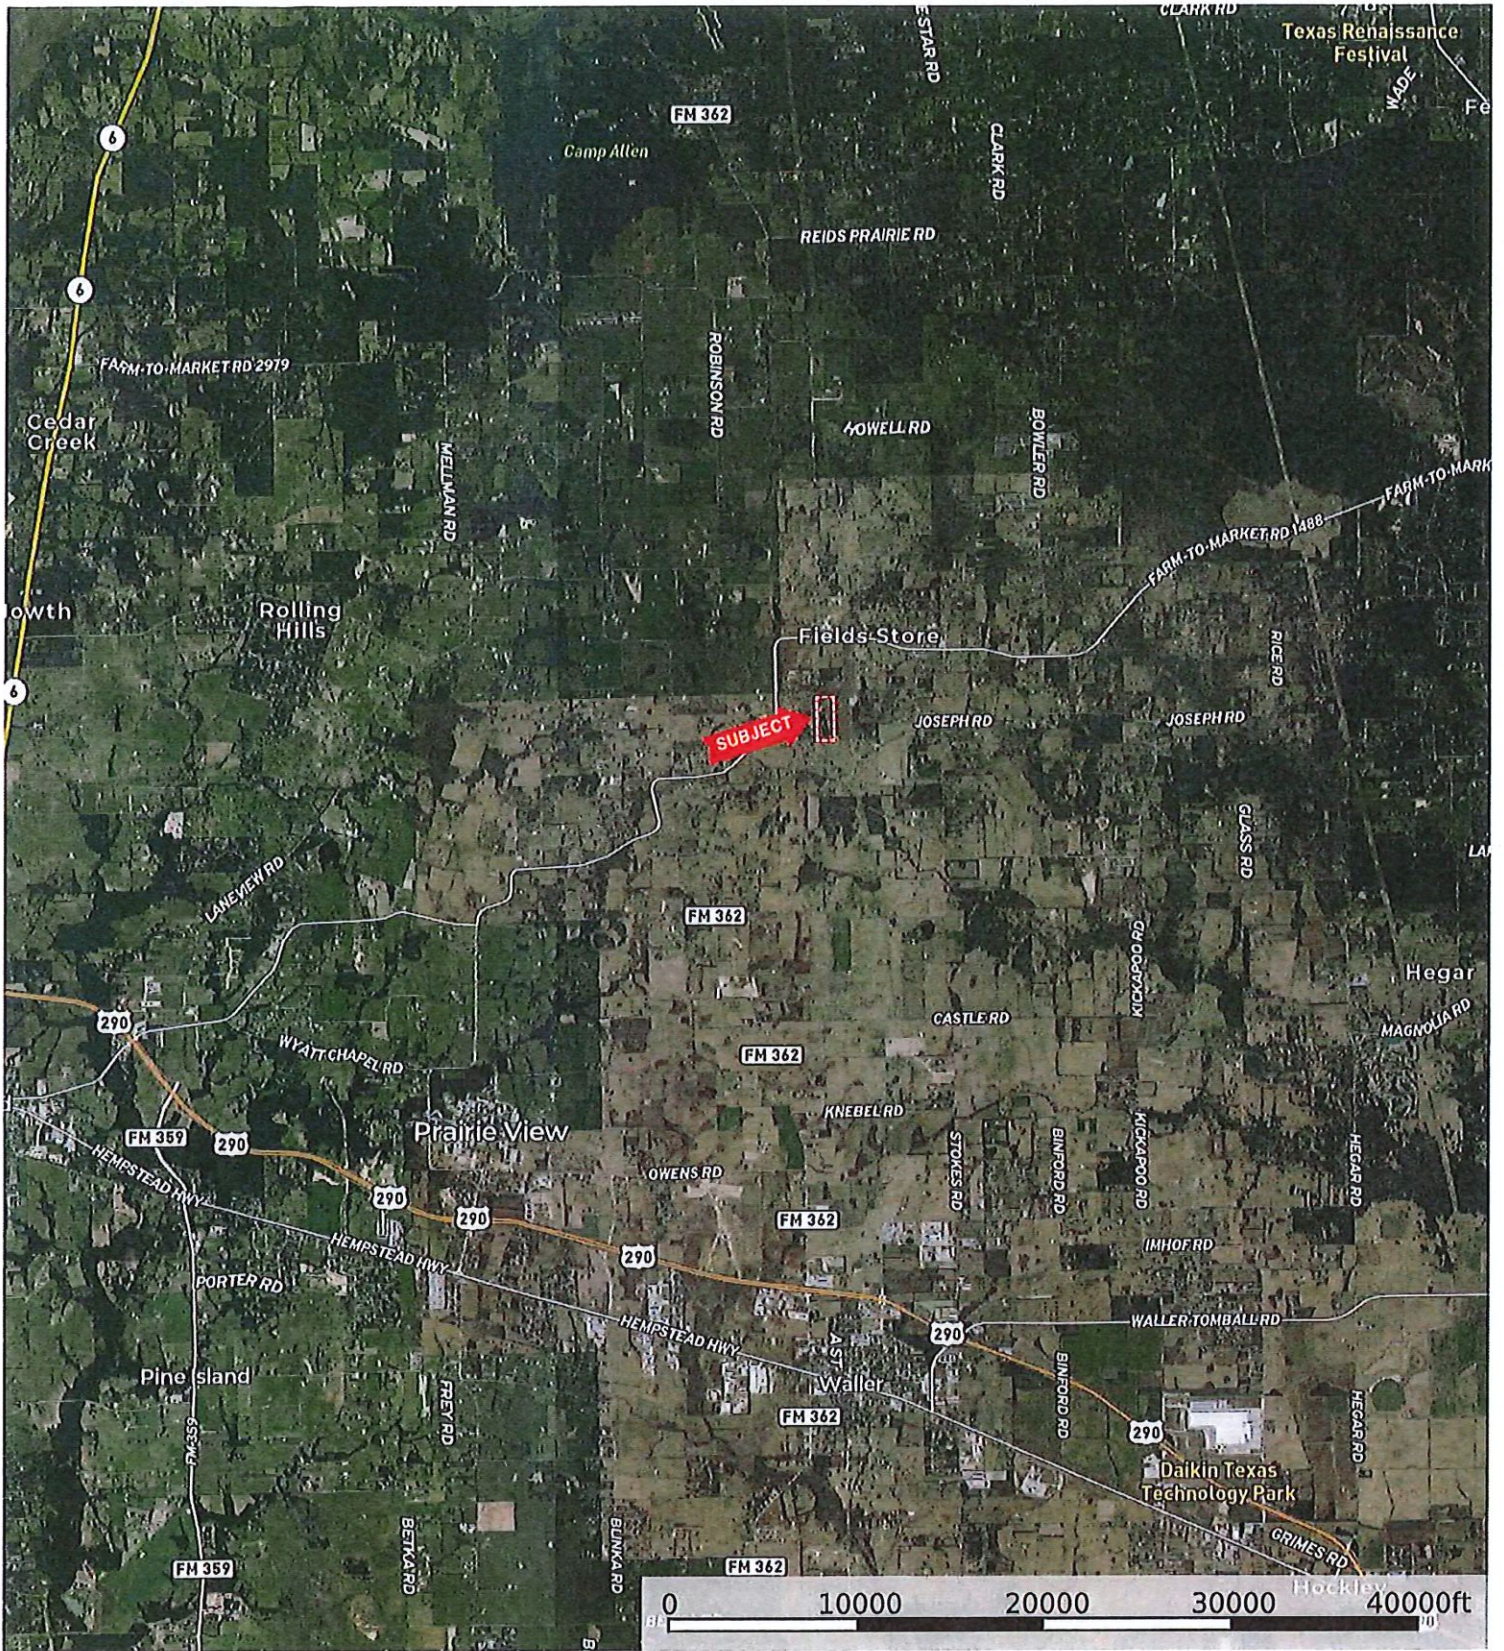

33952 Joseph Rd.
Waller County, Texas, AC +/-

 Boundary

 The information contained herein was obtained from sources deemed to be reliable. MapRight Geoviva makes no warranties or guarantees as to the completeness or accuracy thereof.

33952 Joseph Rd.
Waller County, Texas, AC +/-

 Boundary

 The information contained herein was obtained from sources deemed to be reliable. MapRight Services makes no warranties or guarantees as to the completeness or accuracy thereof.

33952 Joseph Rd.
Waller County, Texas, AC +/-

- Boundary
- 100 Year Floodplain
- 500 Year Floodplain
- Floodway
- Special
- Unmapped/ Not Included