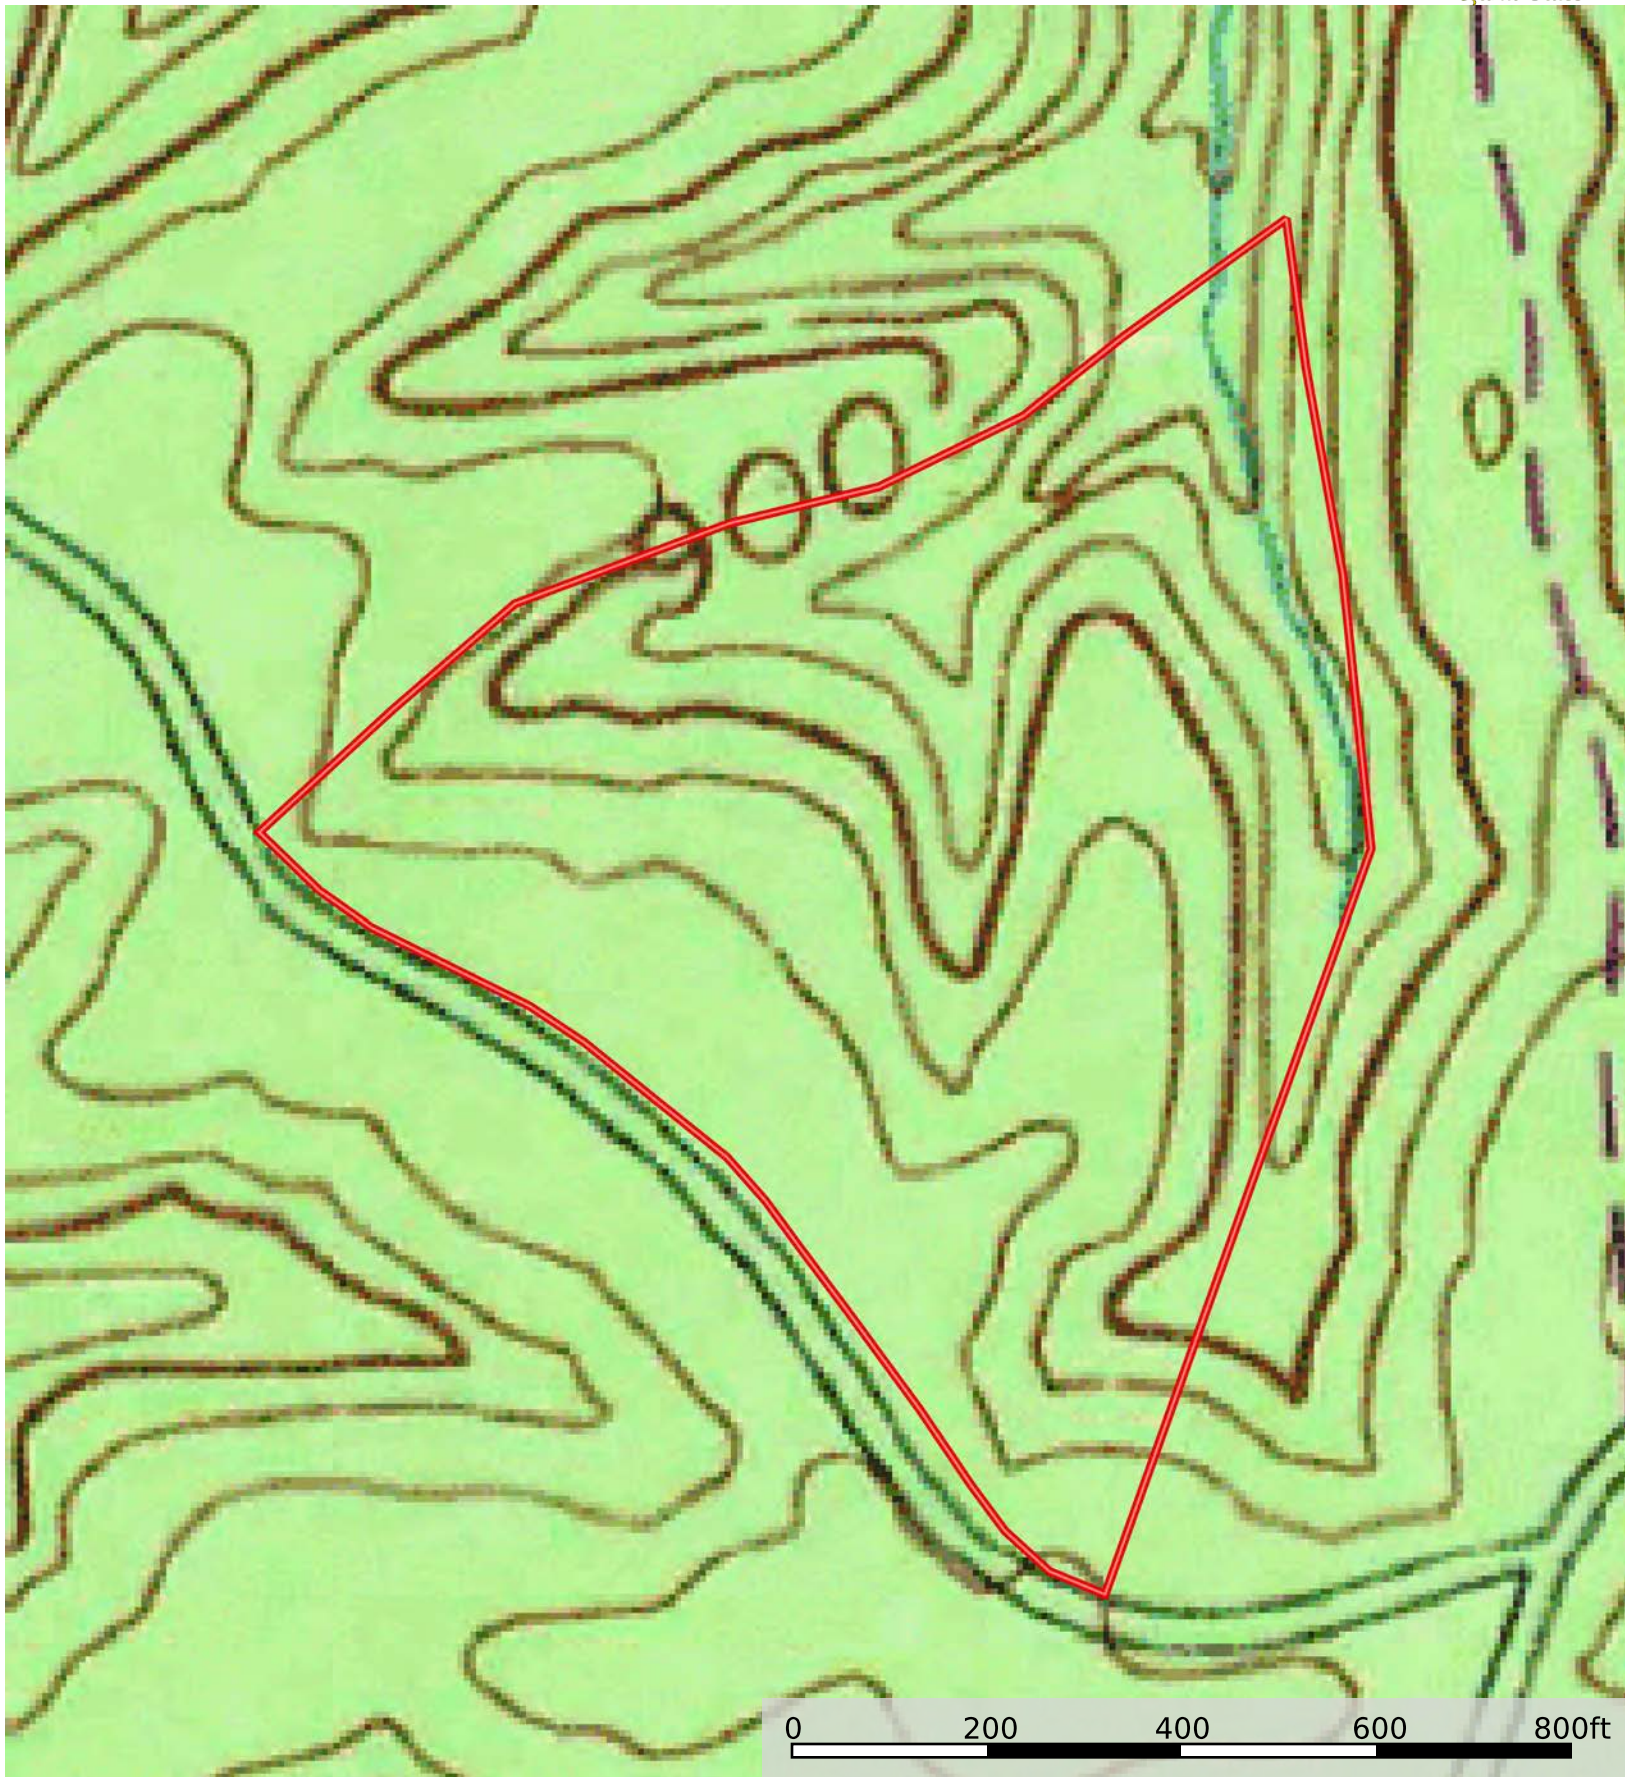

Horse Pond Tract 8

Perry County, Tennessee, 18 AC +/-

Boundary

Boundary

 Boundary

0 200 400 600 800ft

 Boundary