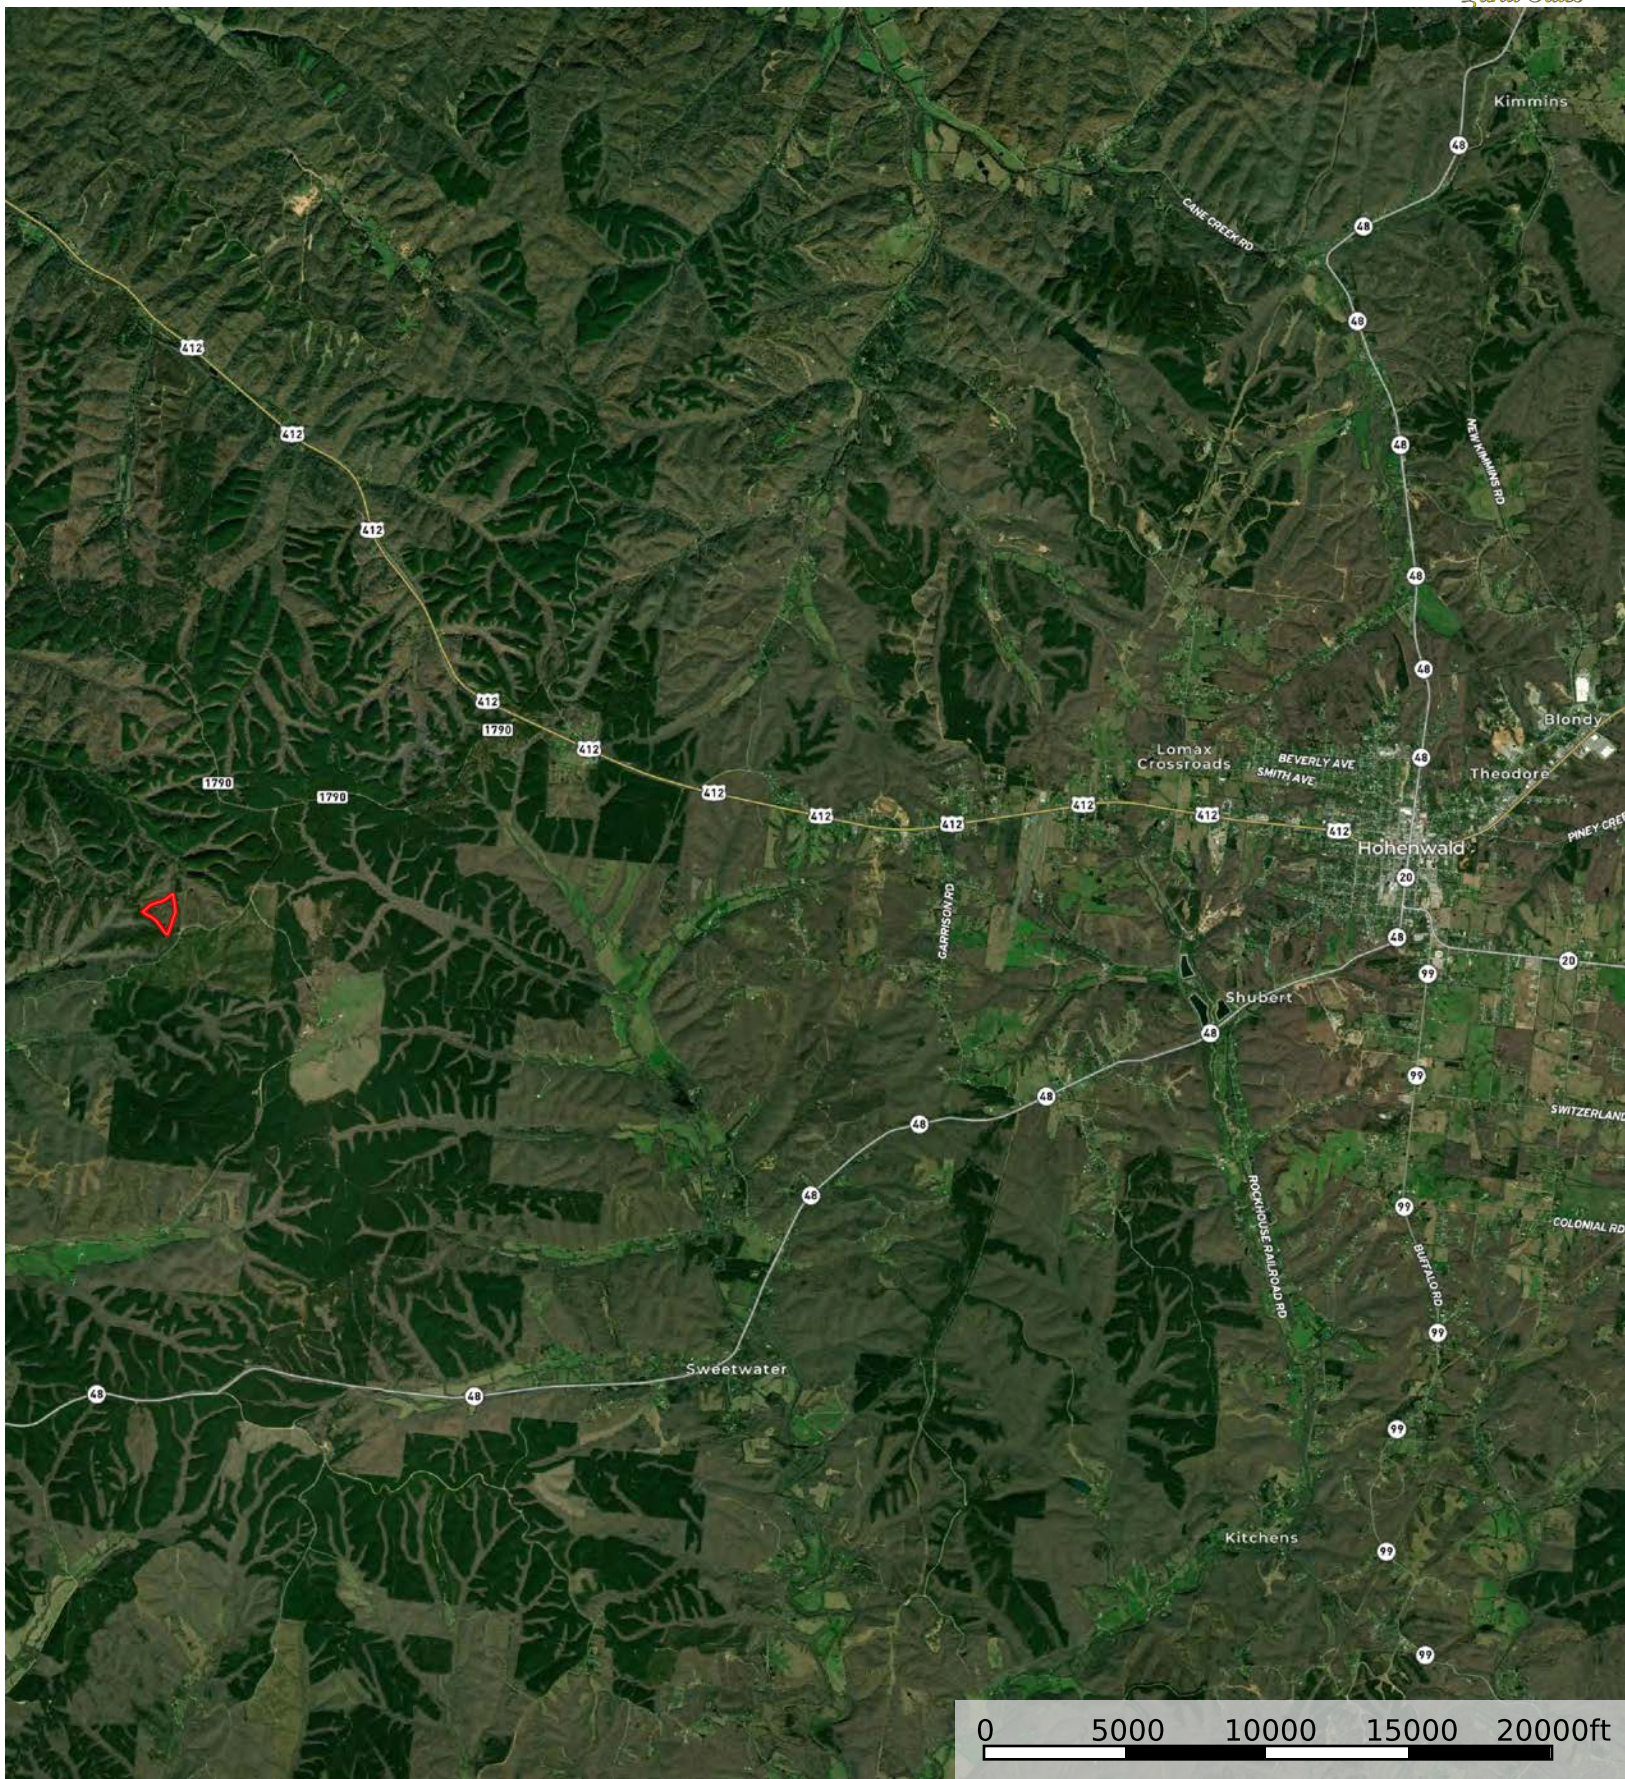

Horse Pond Tract 8

Perry County, Tennessee, 18 AC +/-

Boundary

Boundary

 Boundary

0 200 400 600 800ft

 Boundary