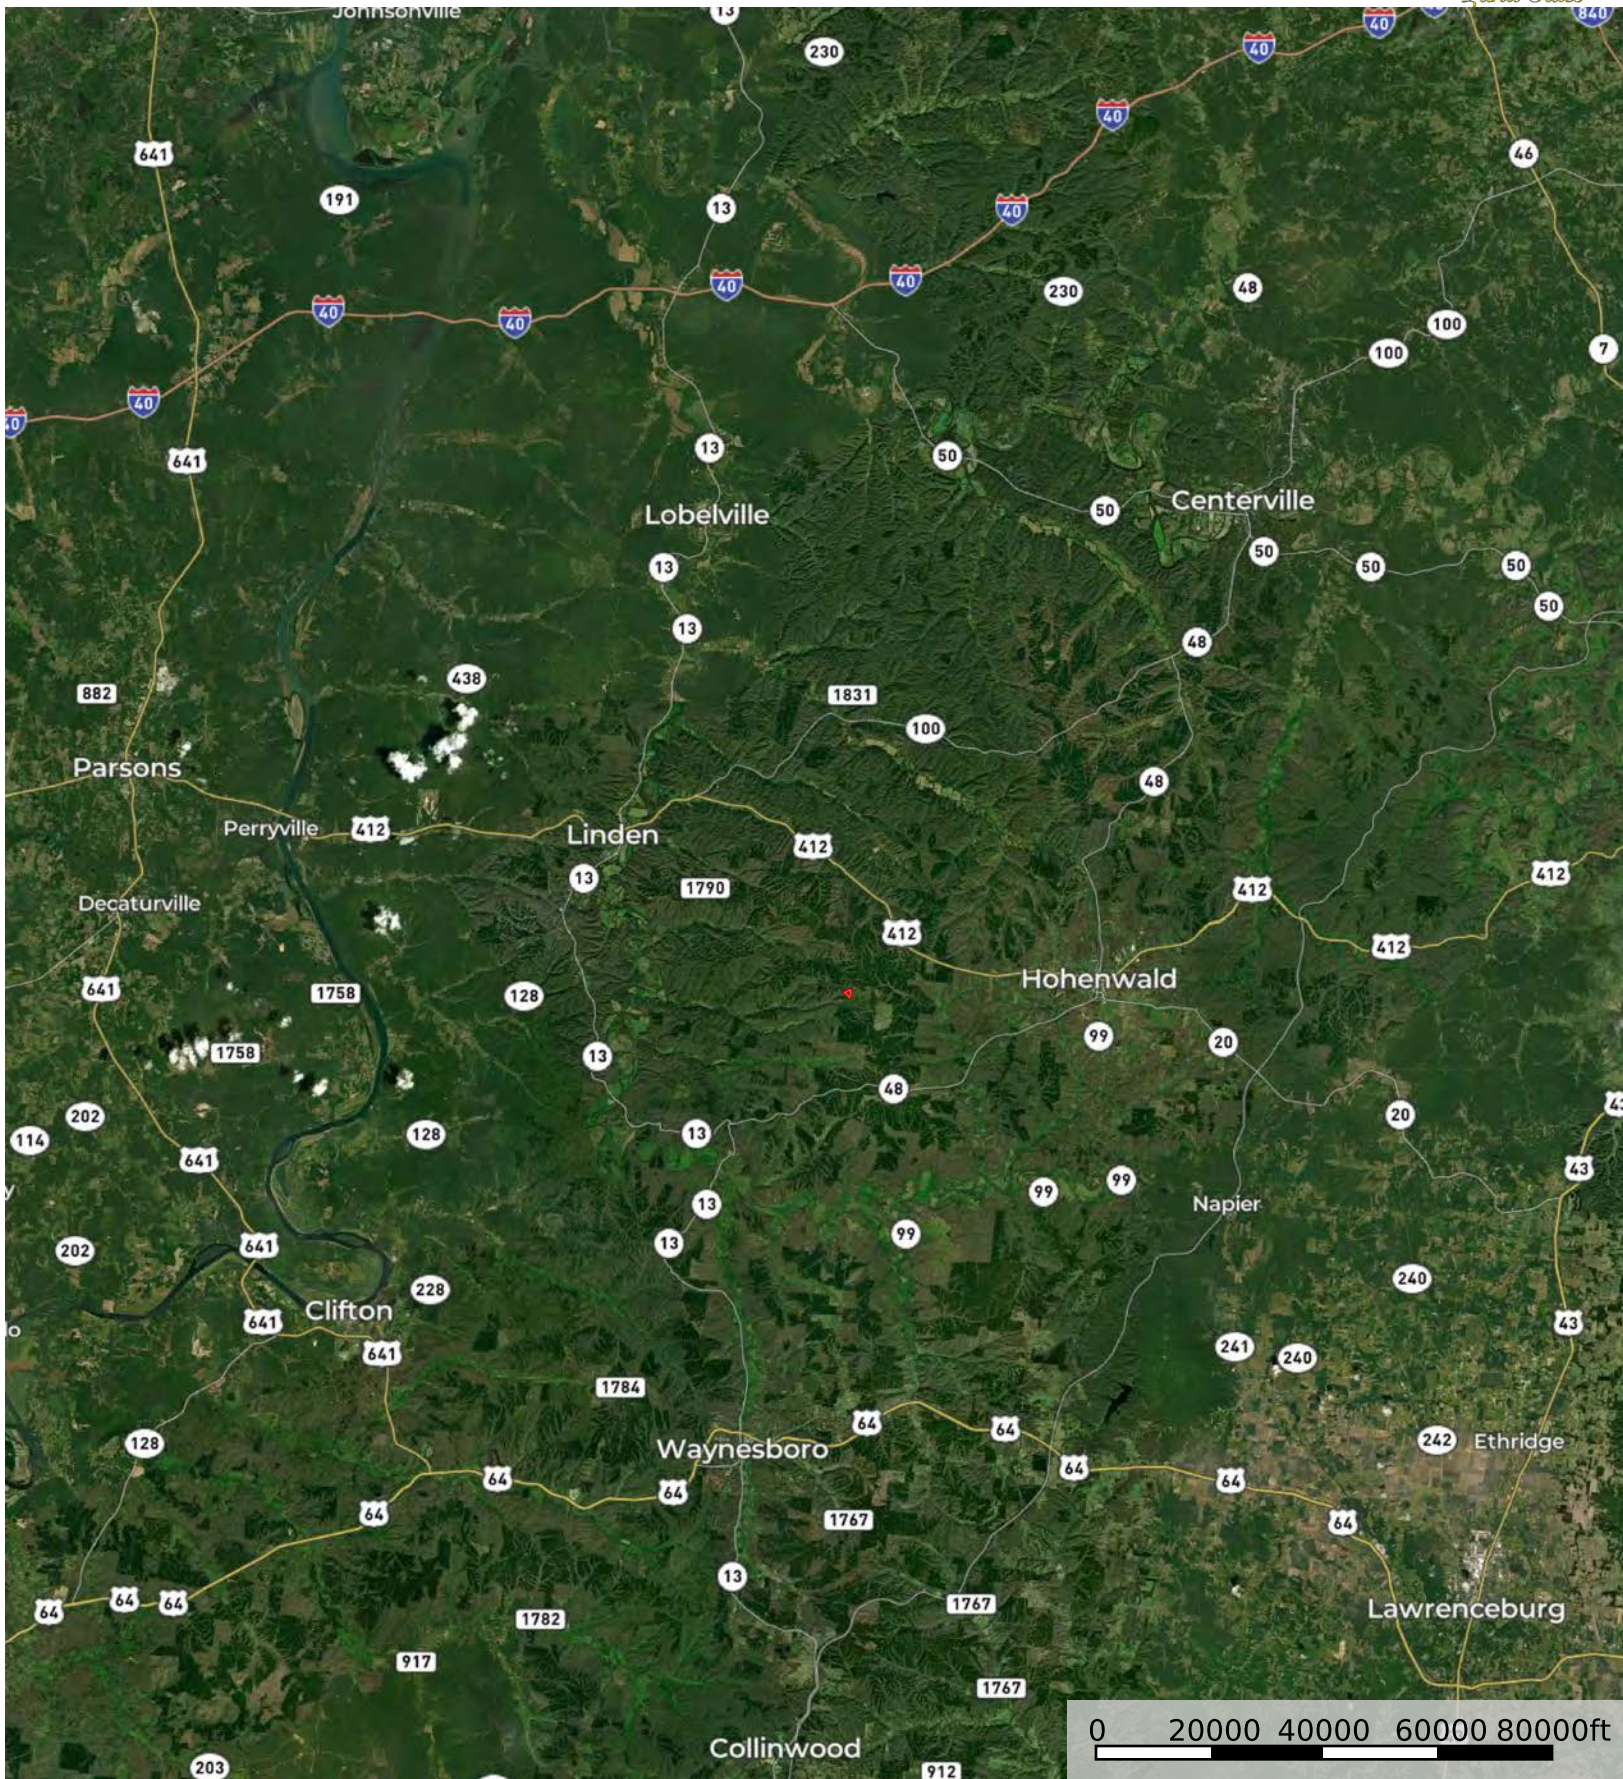

Horse Pond Tract 8

Perry County, Tennessee, 18 AC +/-

Boundary

Boundary

 Boundary

0 200 400 600 800ft

 Boundary