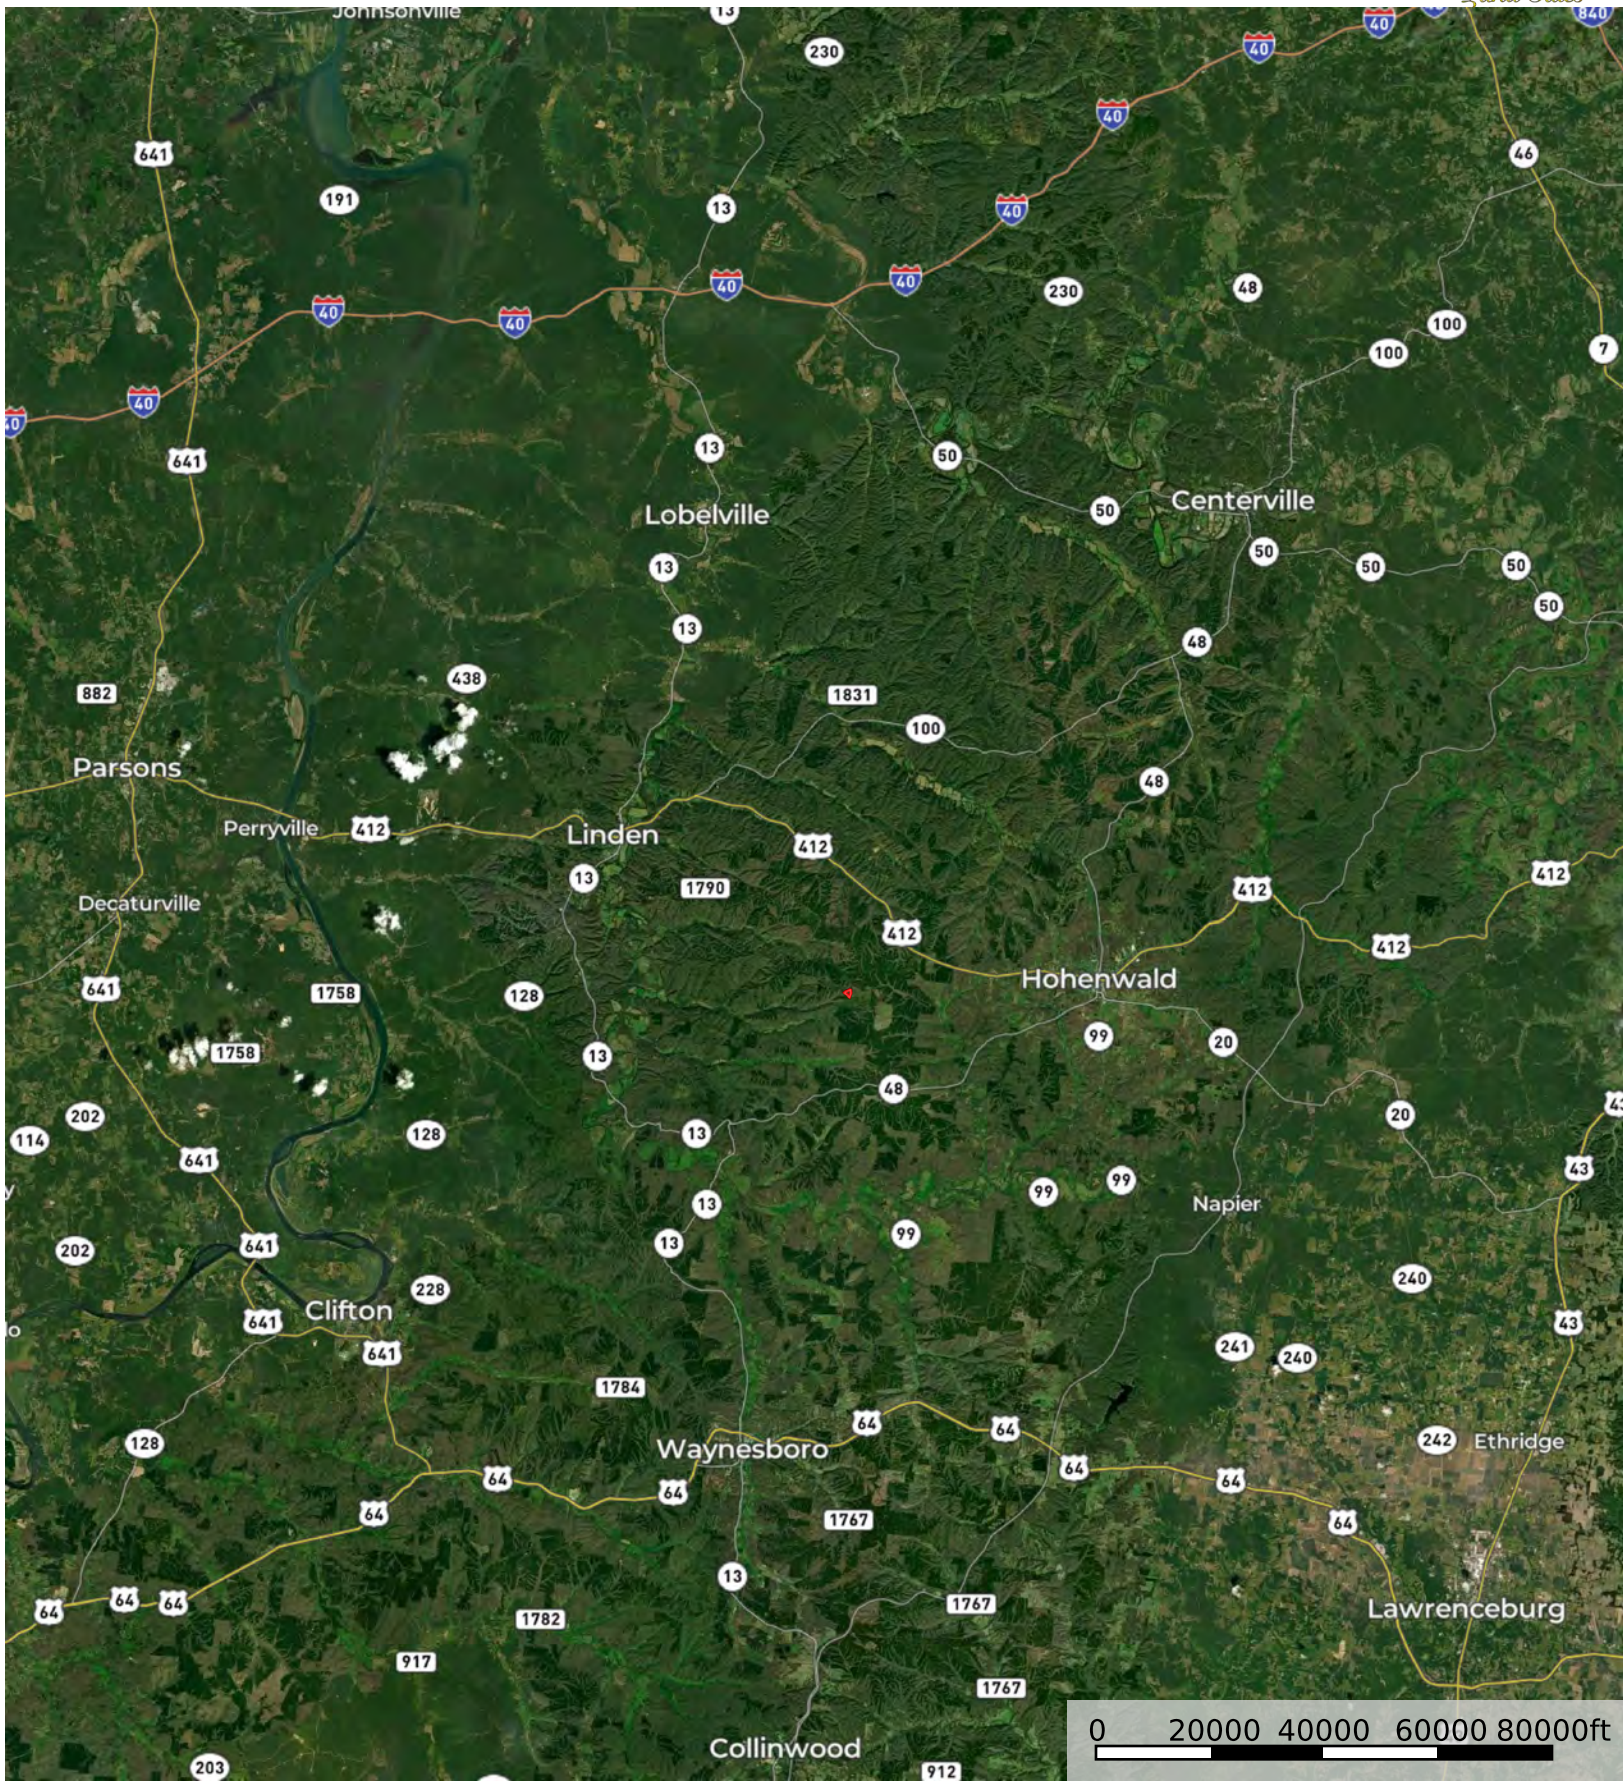

Horse Pond Tract 8

Perry County, Tennessee, 18 AC +/-

Boundary