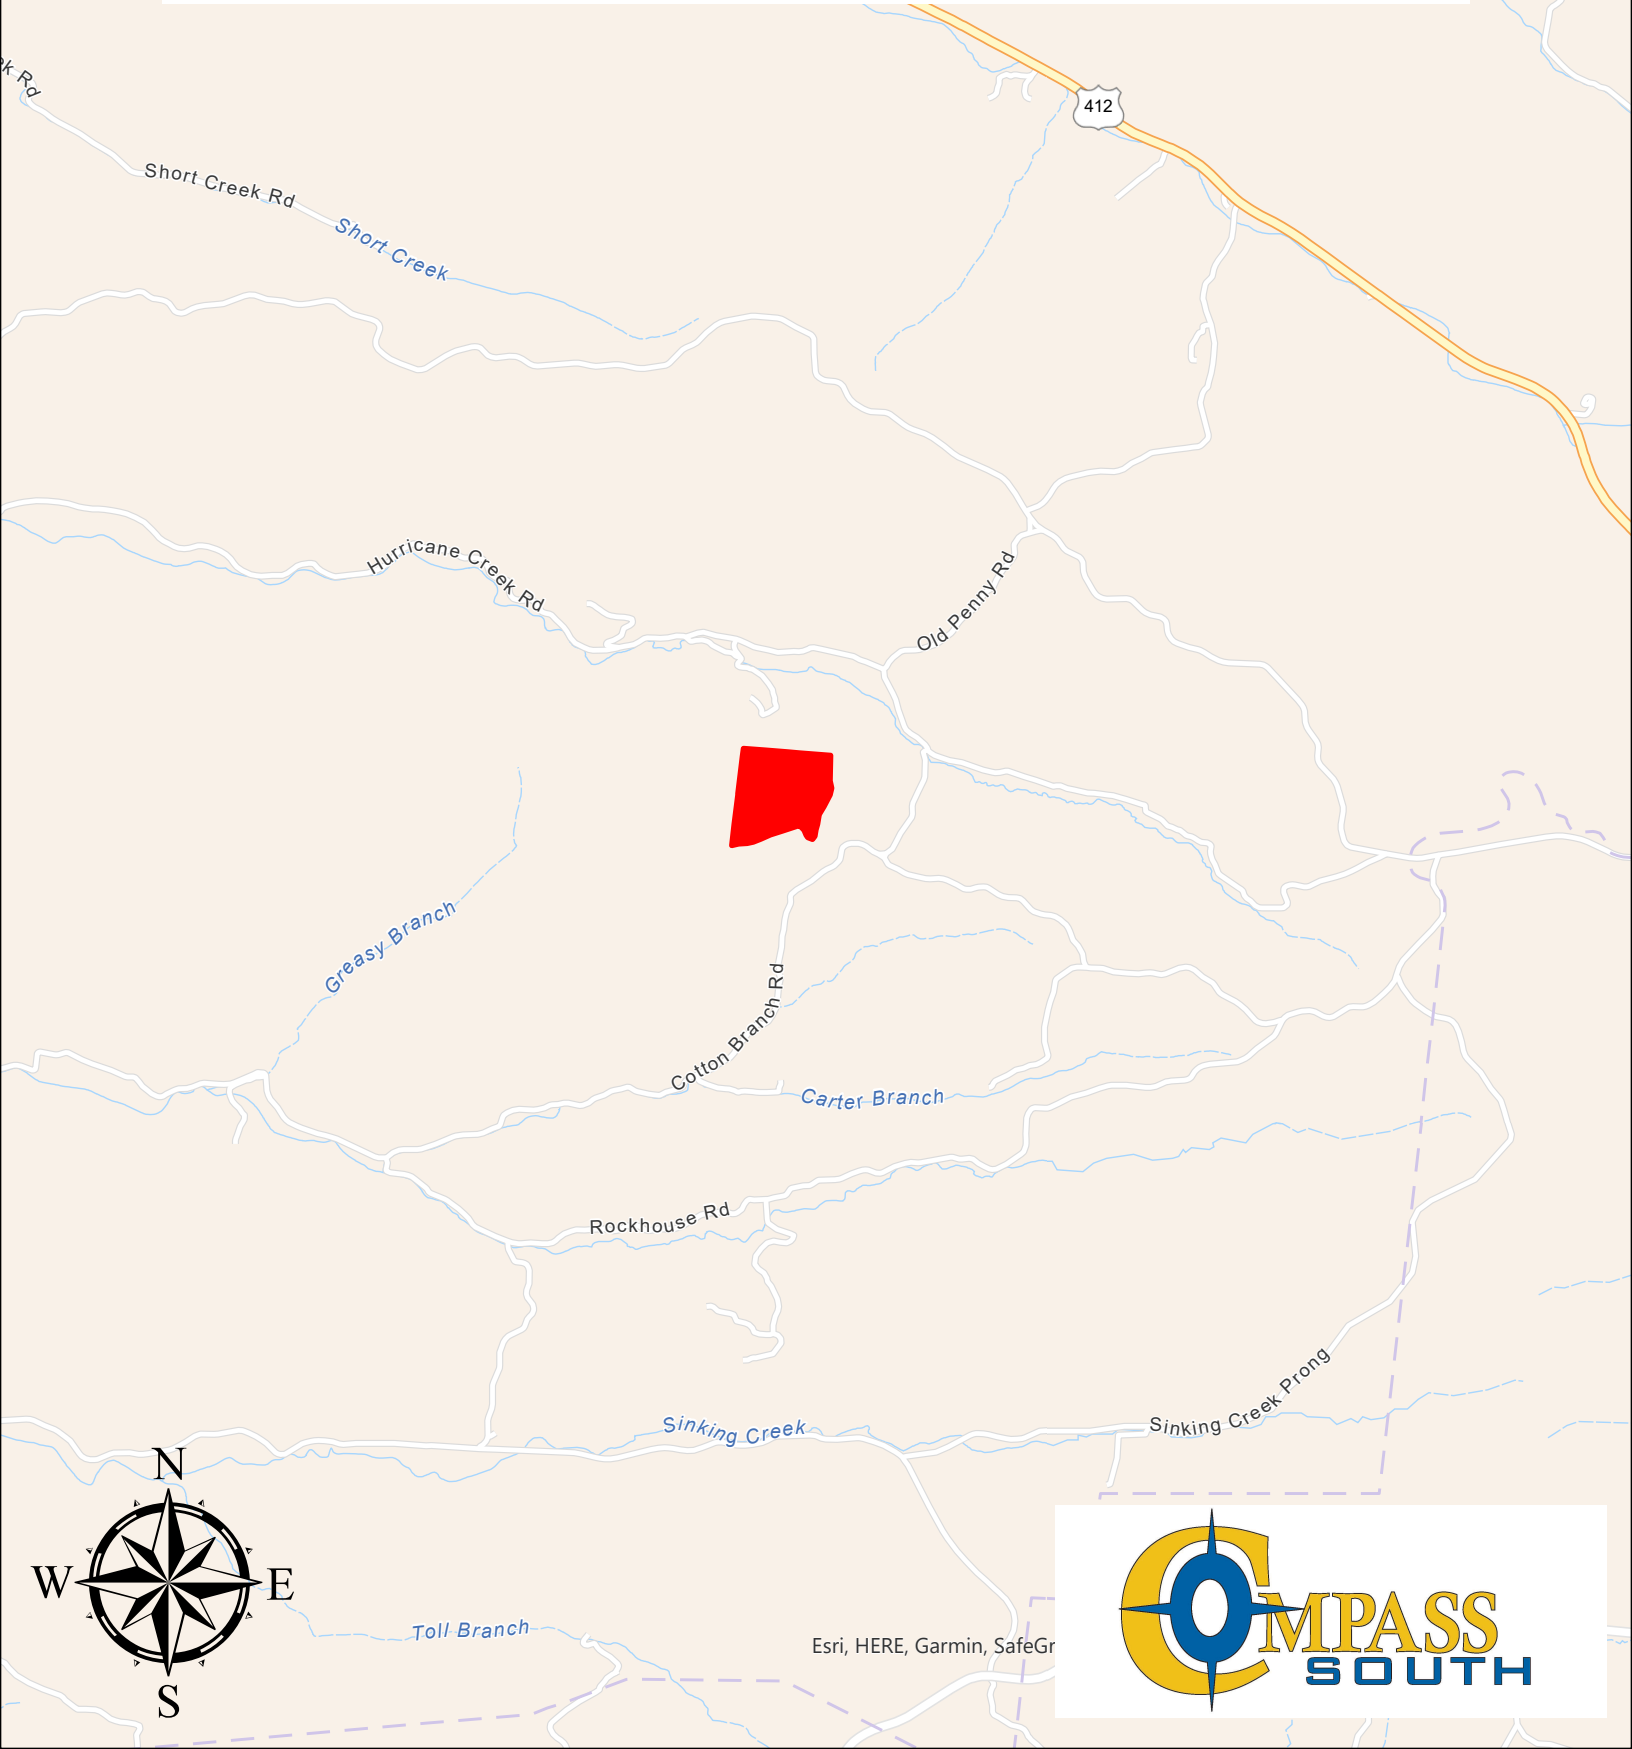

Horse Pond Tract 19

Perry County, TN

+/- 97 acres

Esri, HERE, Garmin, SafeGr