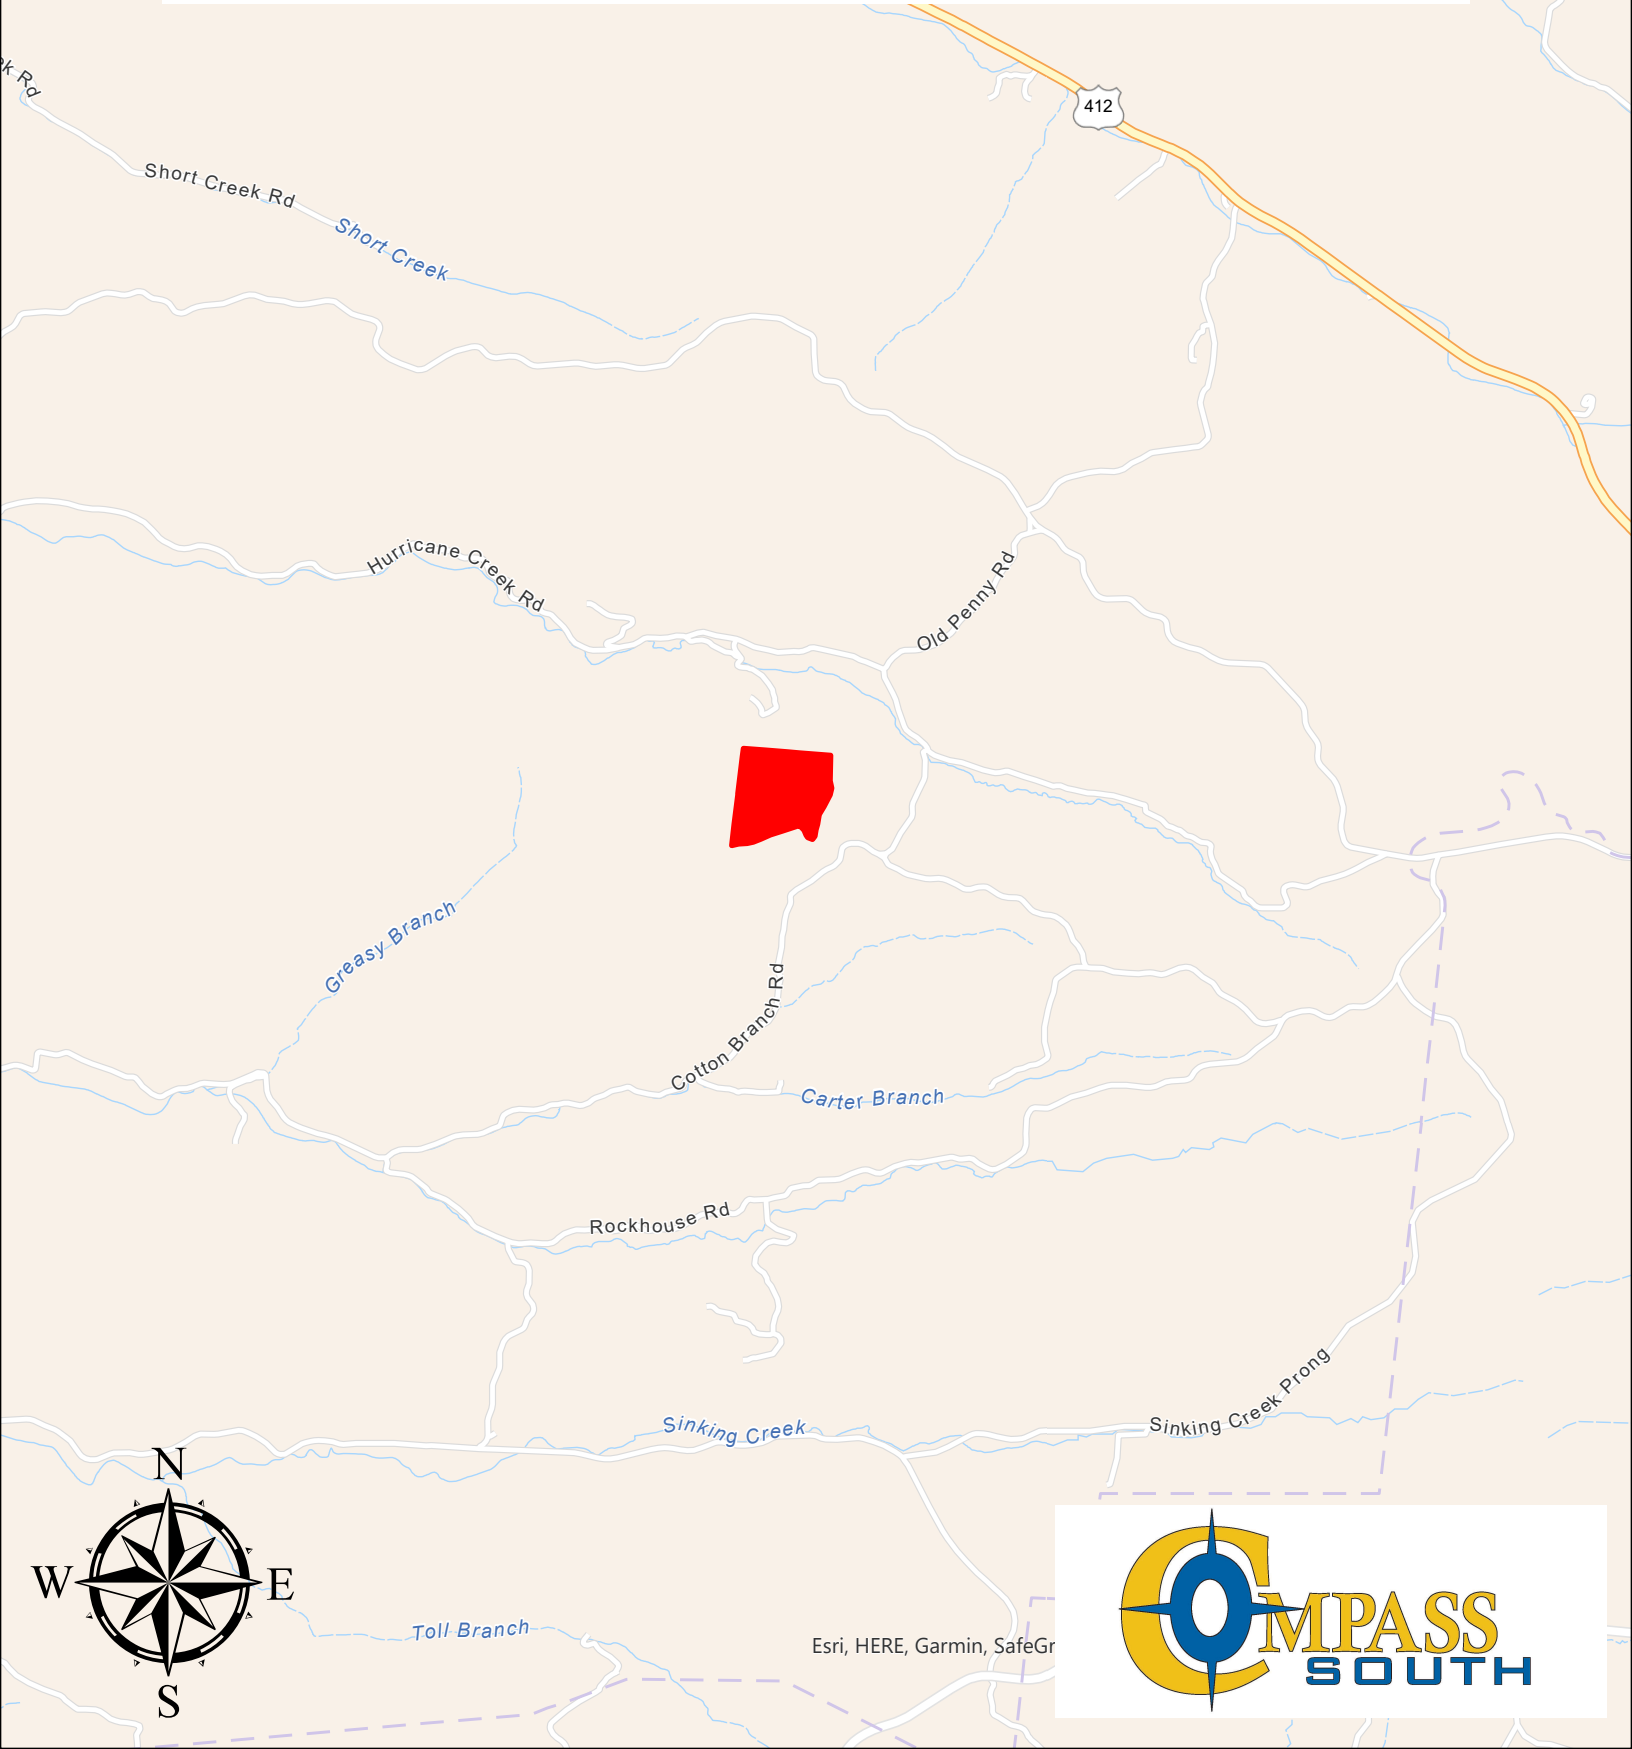

Horse Pond Tract 19

Perry County, TN
+/- 97 acres

Horse Pond Tract 19

Perry County, TN

+/- 97 acres

Esri, HERE, Garmin, SafeGr

Horse Pond Tract 19

Perry County, TN

+/- 97 acres

Hurricane

Cotton Branch Rd

Maxar, Microsoft
Microsoft, Esri, HERE