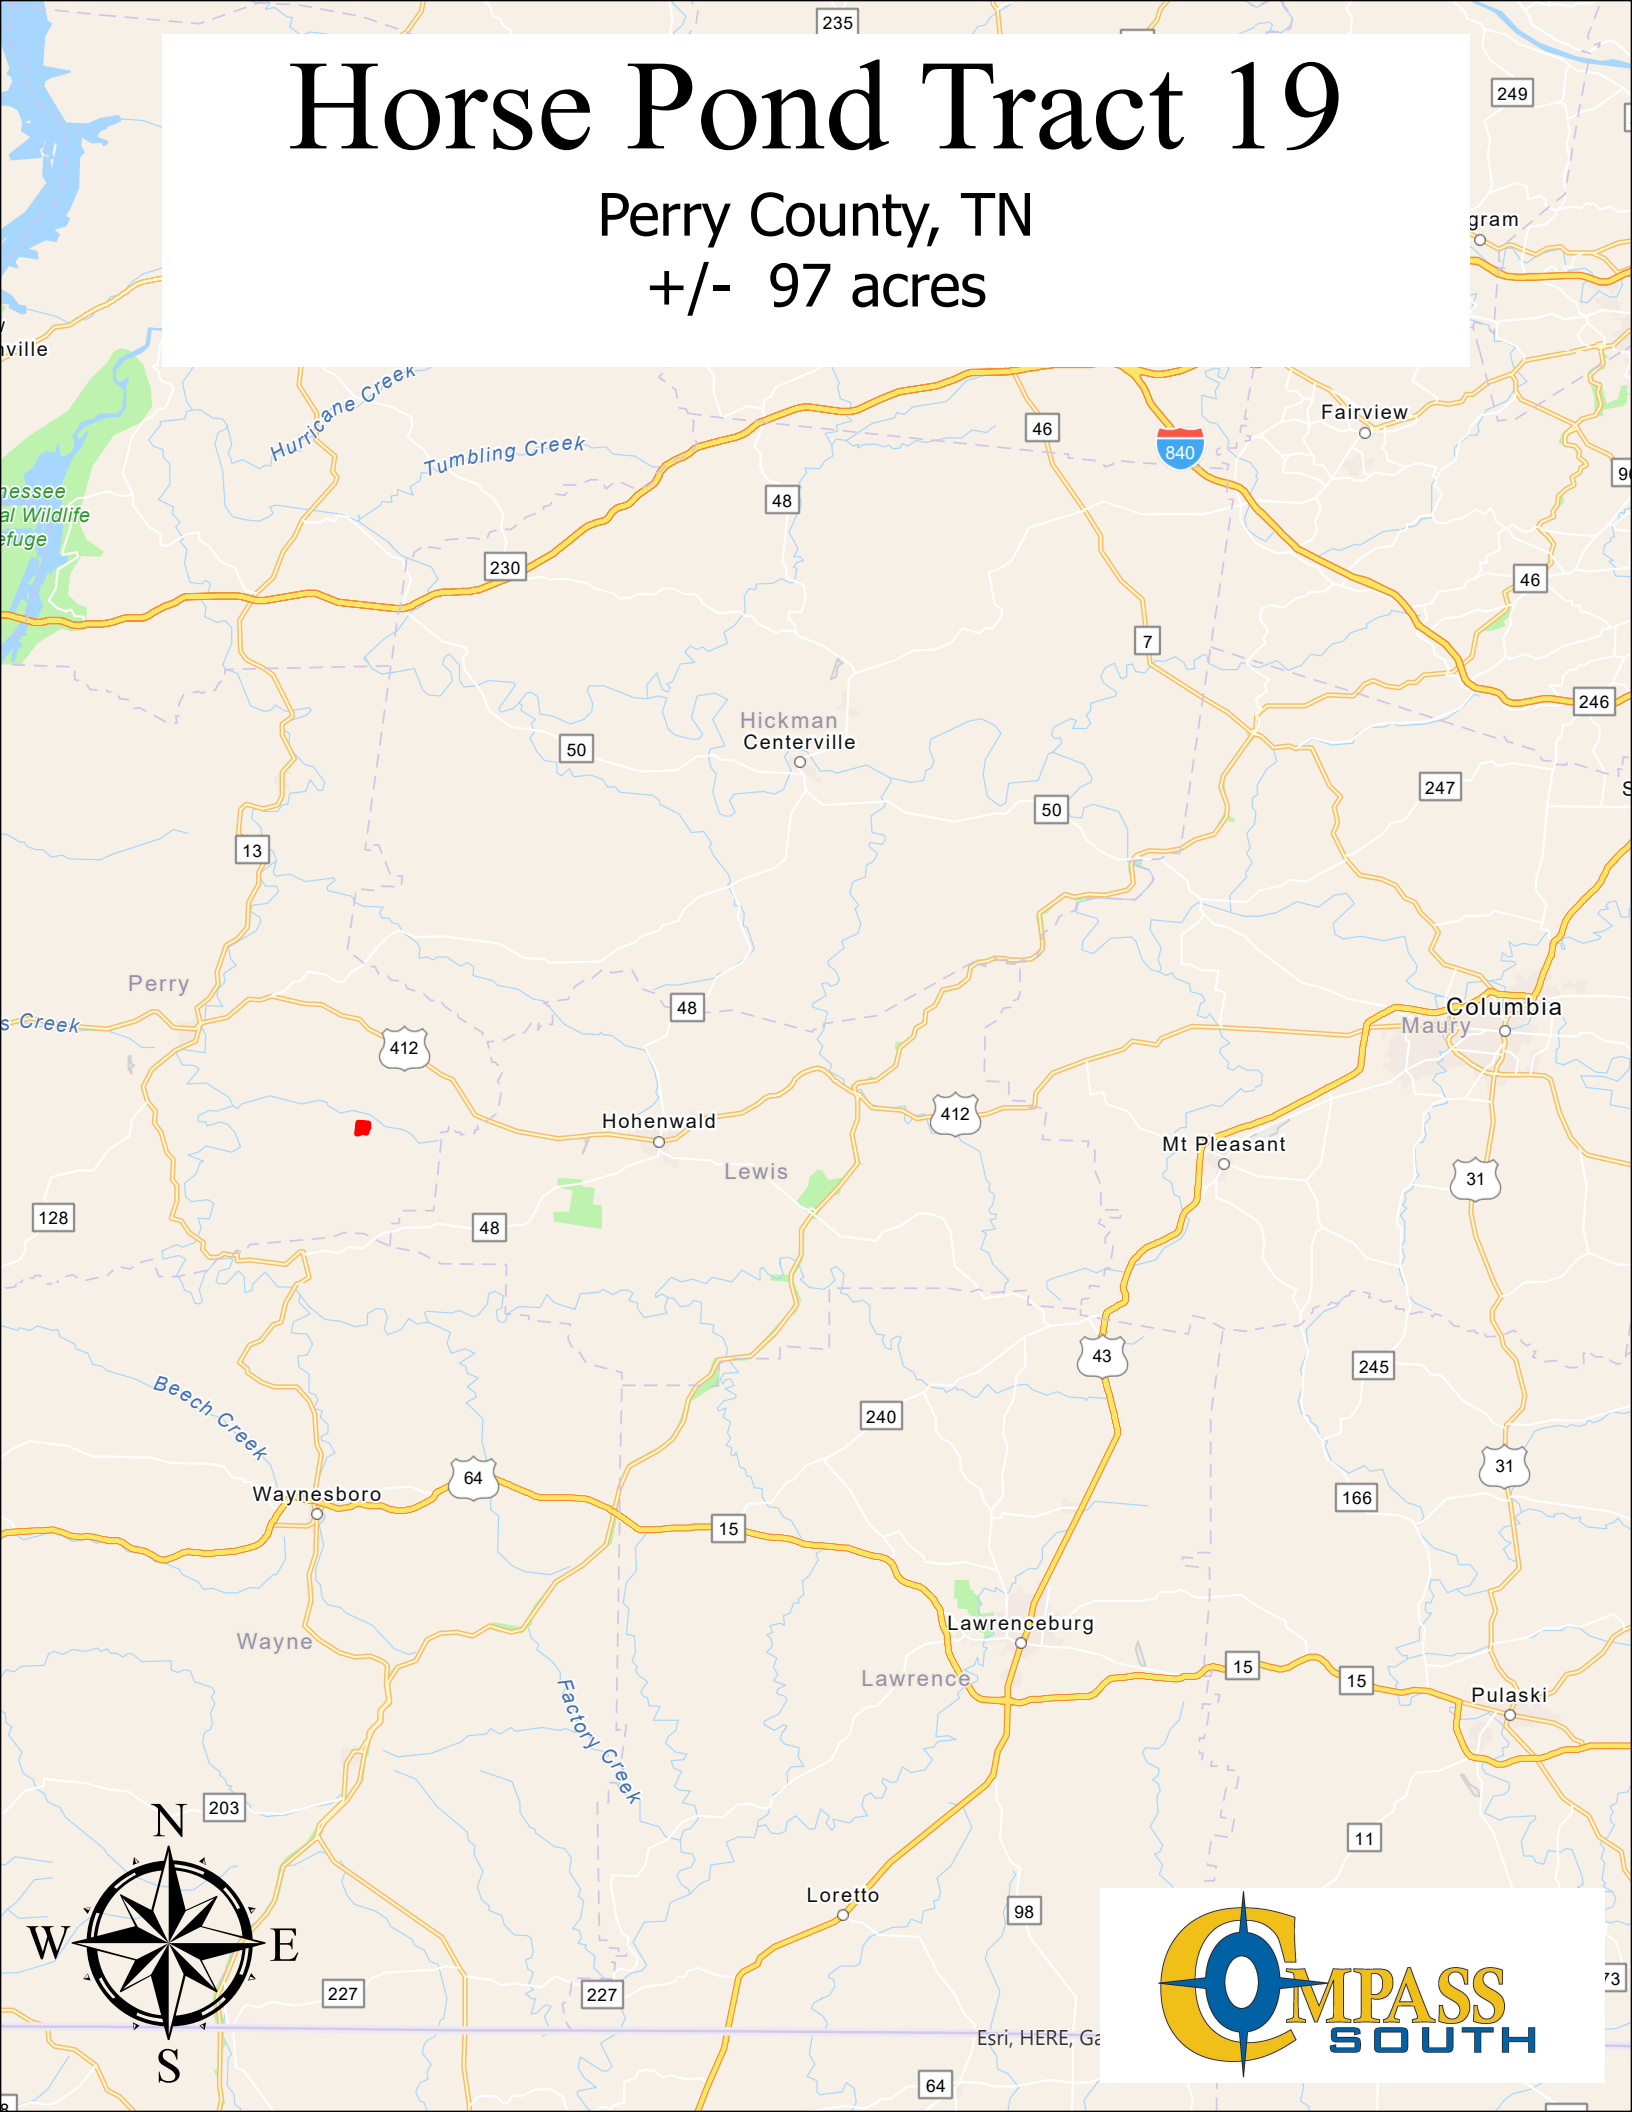

Horse Pond Tract 19

Perry County, TN
+/- 97 acres

Horse Pond Tract 19

Perry County, TN

+/- 97 acres

Esri, HERE, Garmin, SafeGr

Horse Pond Tract 19

Perry County, TN

+/- 97 acres

Hurricane

Cotton Branch Rd

Maxar, Microsoft
Microsoft, Esri, HERE