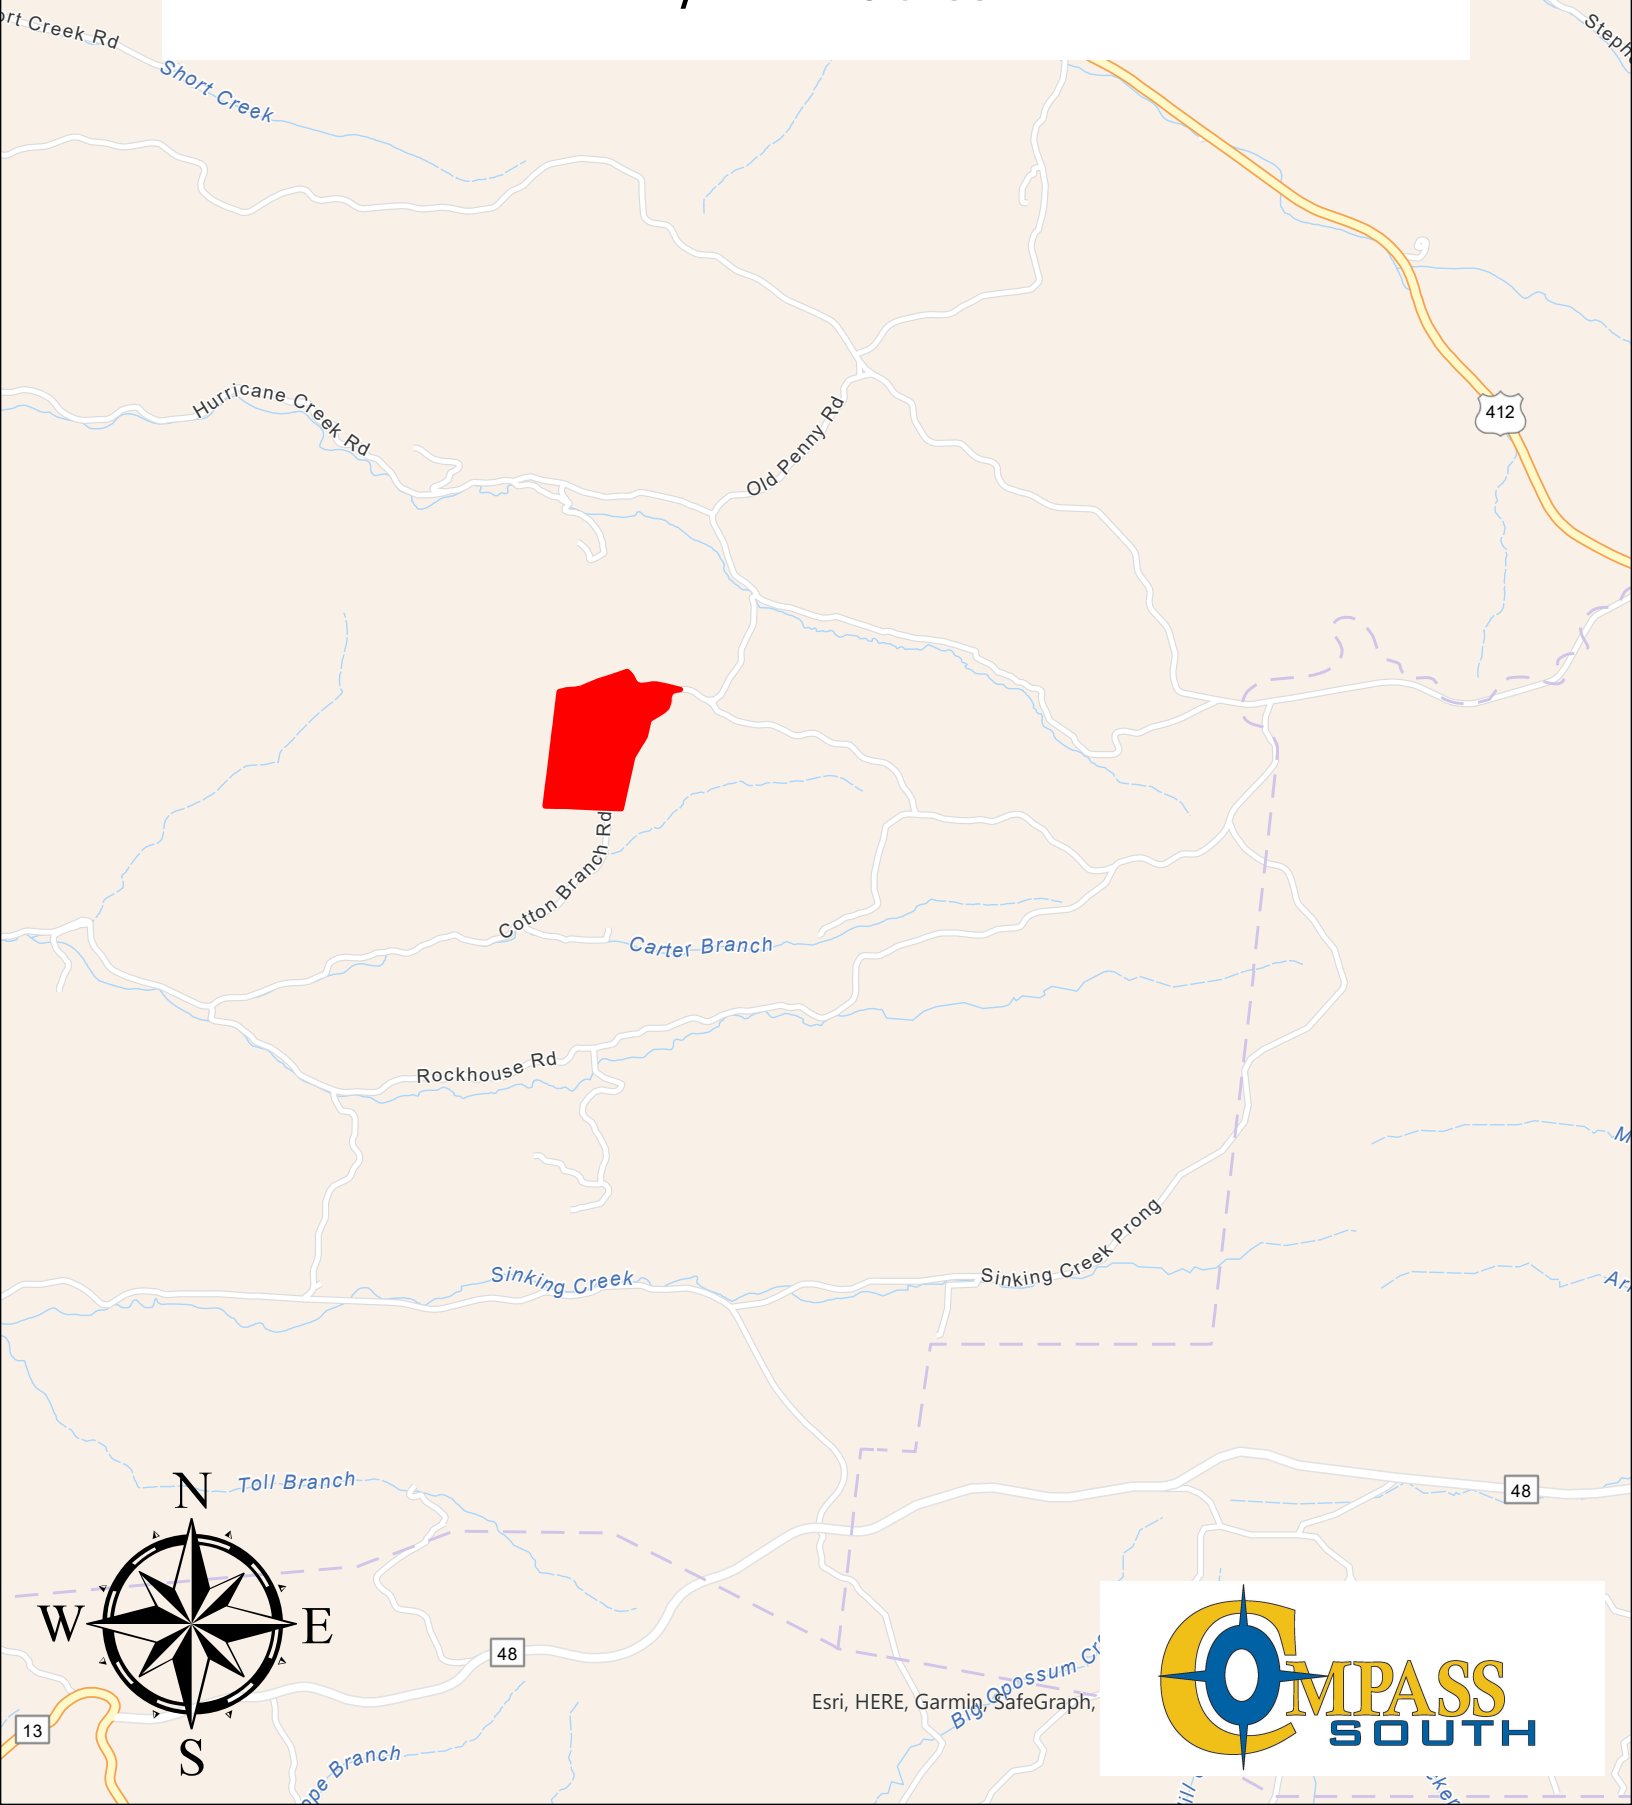

# Horse Pond Tract 17

Perry County, TN  
+/- 147 acres

# Horse Pond Tract 17

Perry County, TN

+/- 147 acres

Maxar, Microsoft, Esri  
Microsoft, Esri, HERE, Ga