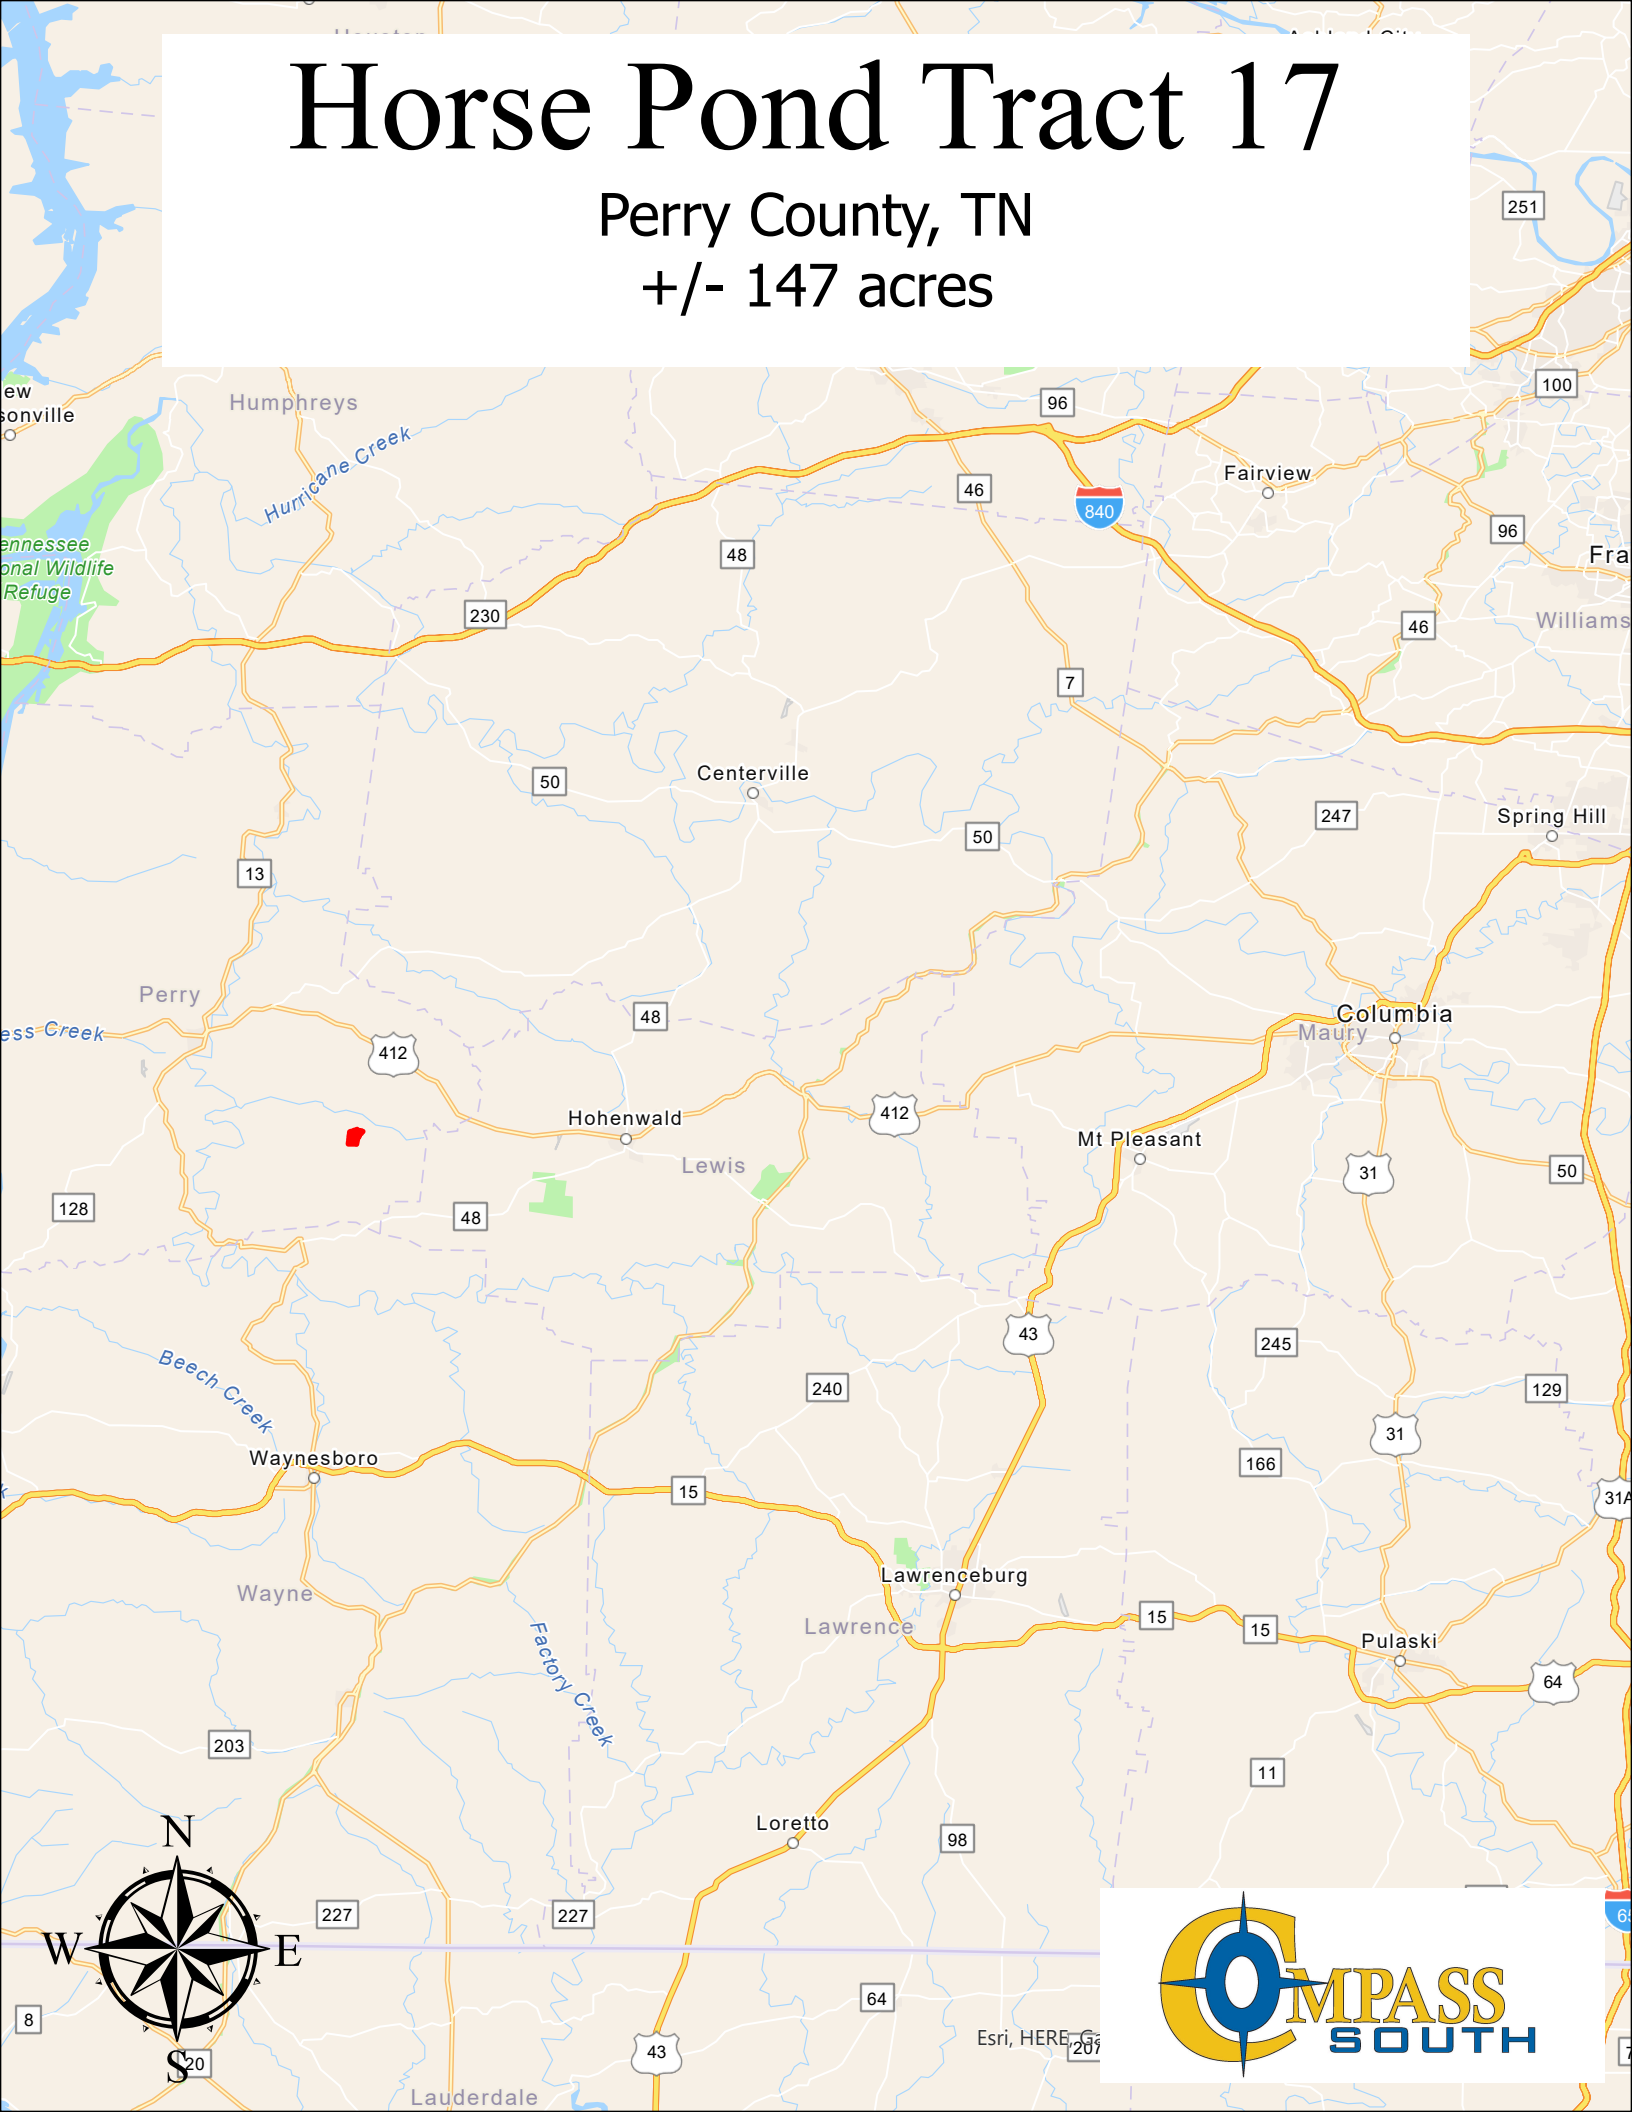

# Horse Pond Tract 17

Perry County, TN  
+/- 147 acres

# Horse Pond Tract 17

Perry County, TN

+/- 147 acres

Maxar, Microsoft, Esri  
Microsoft, Esri, HERE, Ga