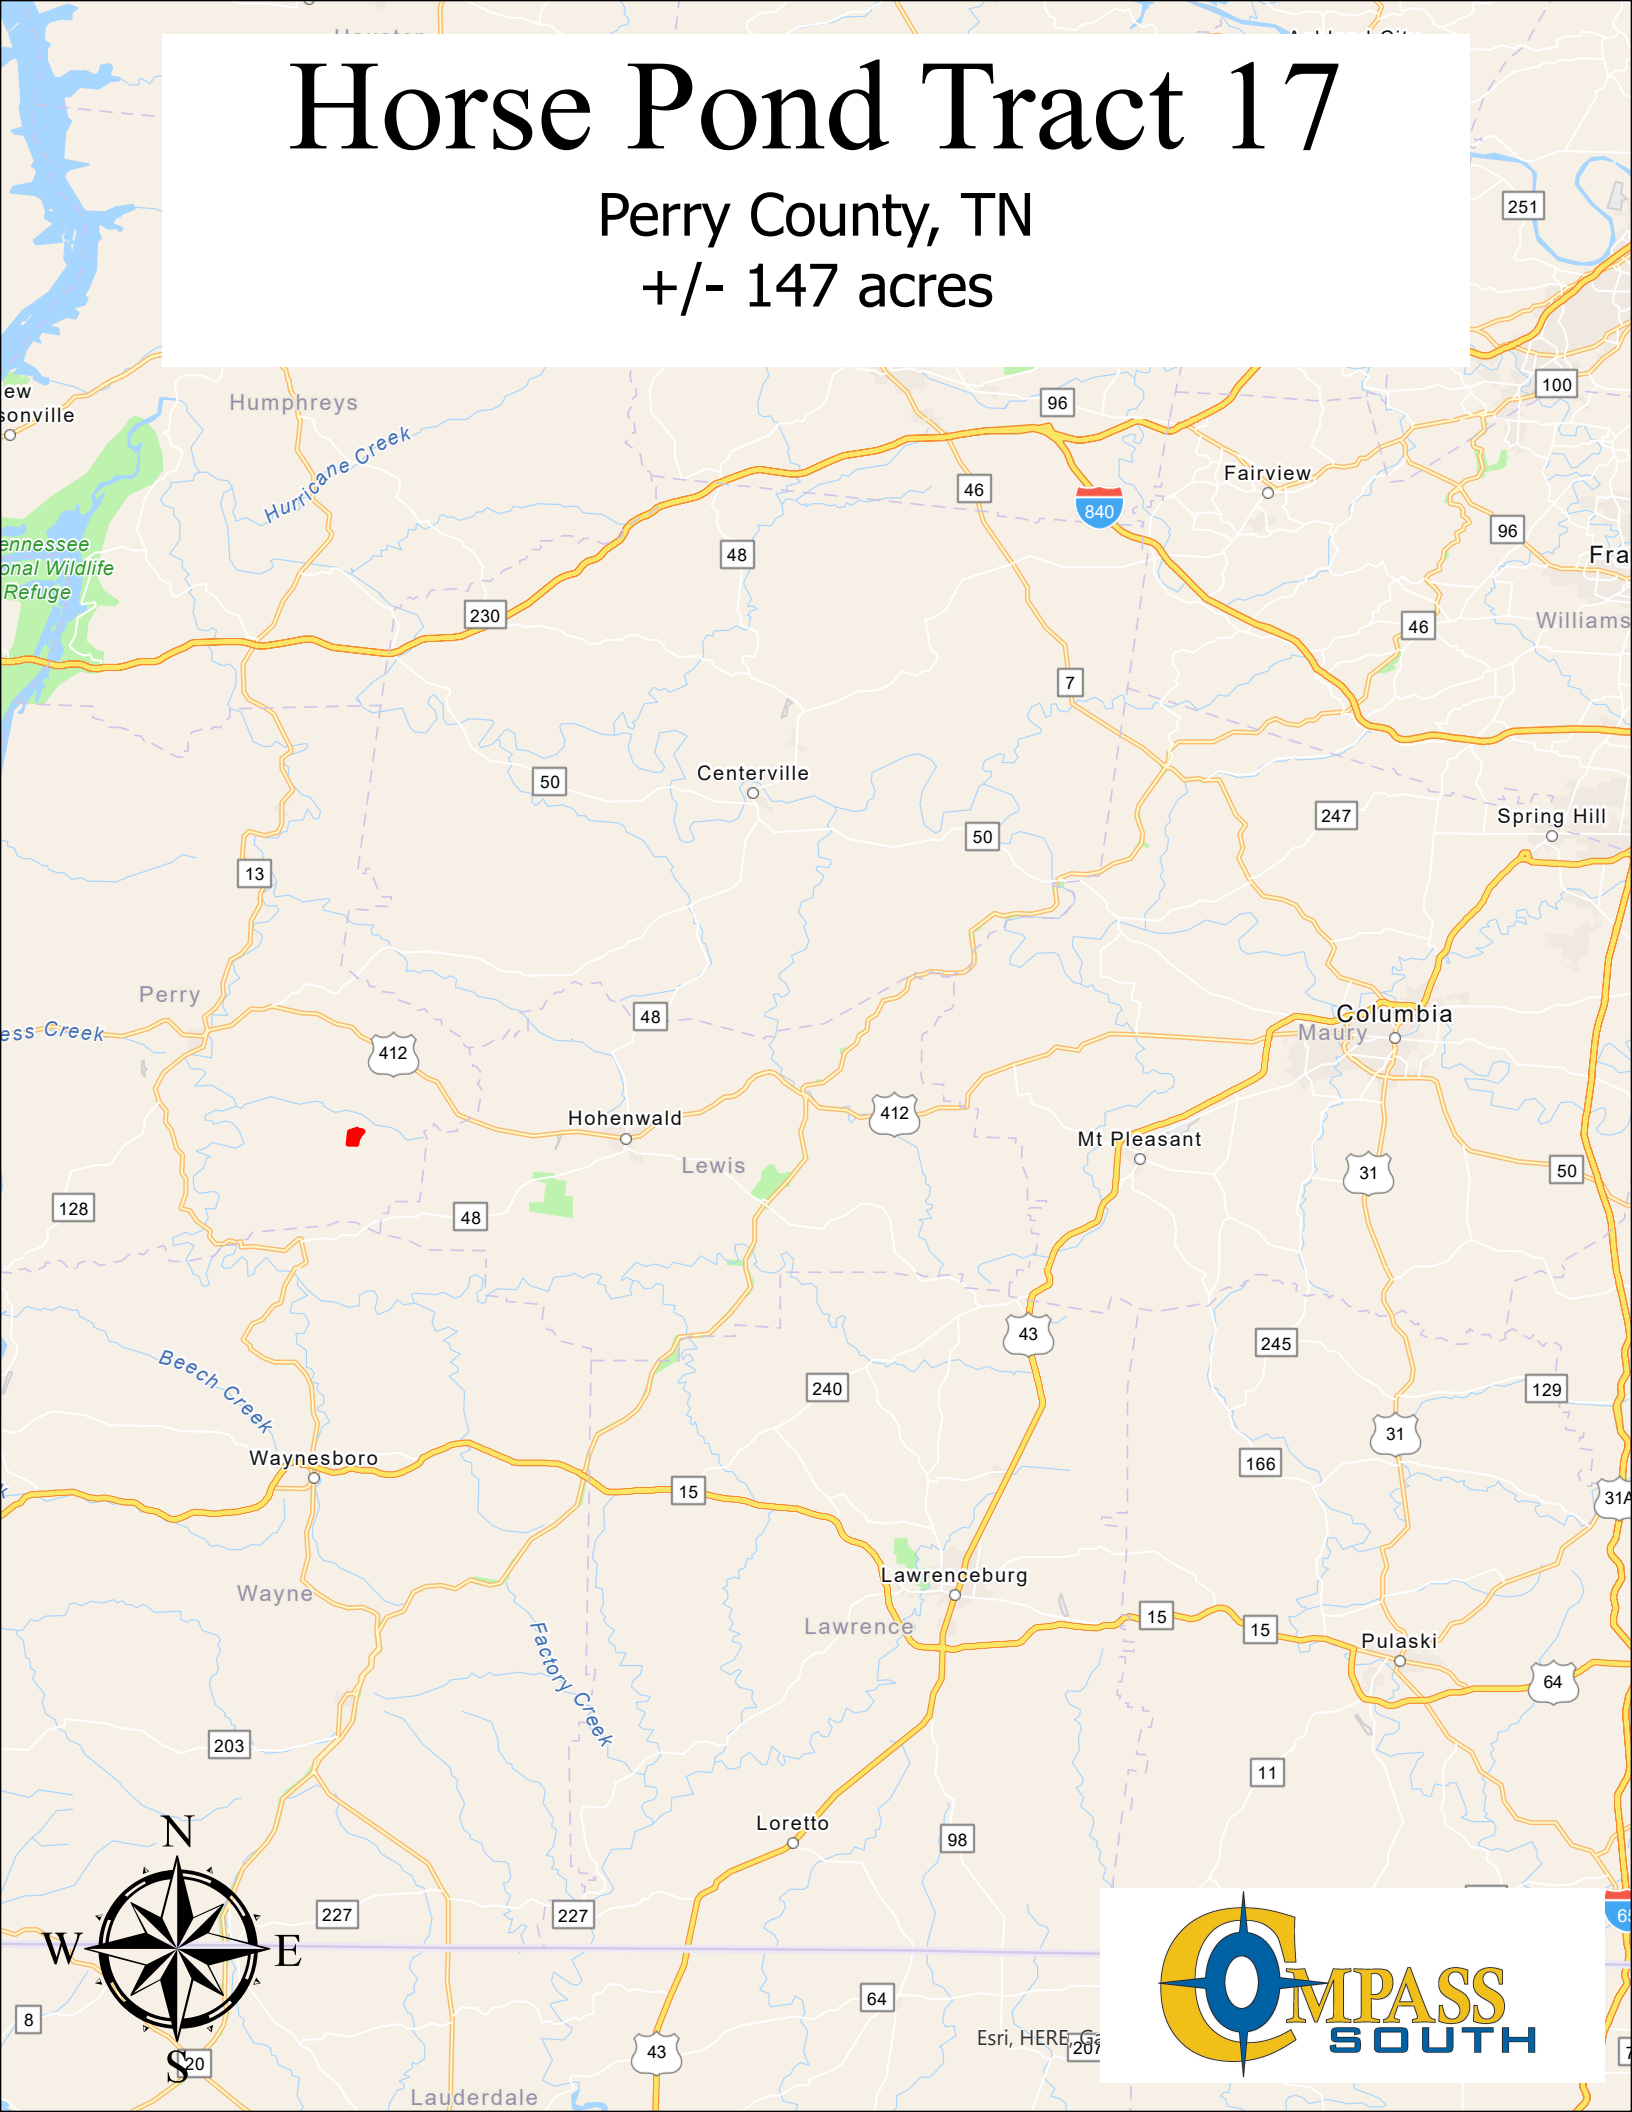

Horse Pond Tract 17

Perry County, TN
+/- 147 acres

Esri, HERE, G