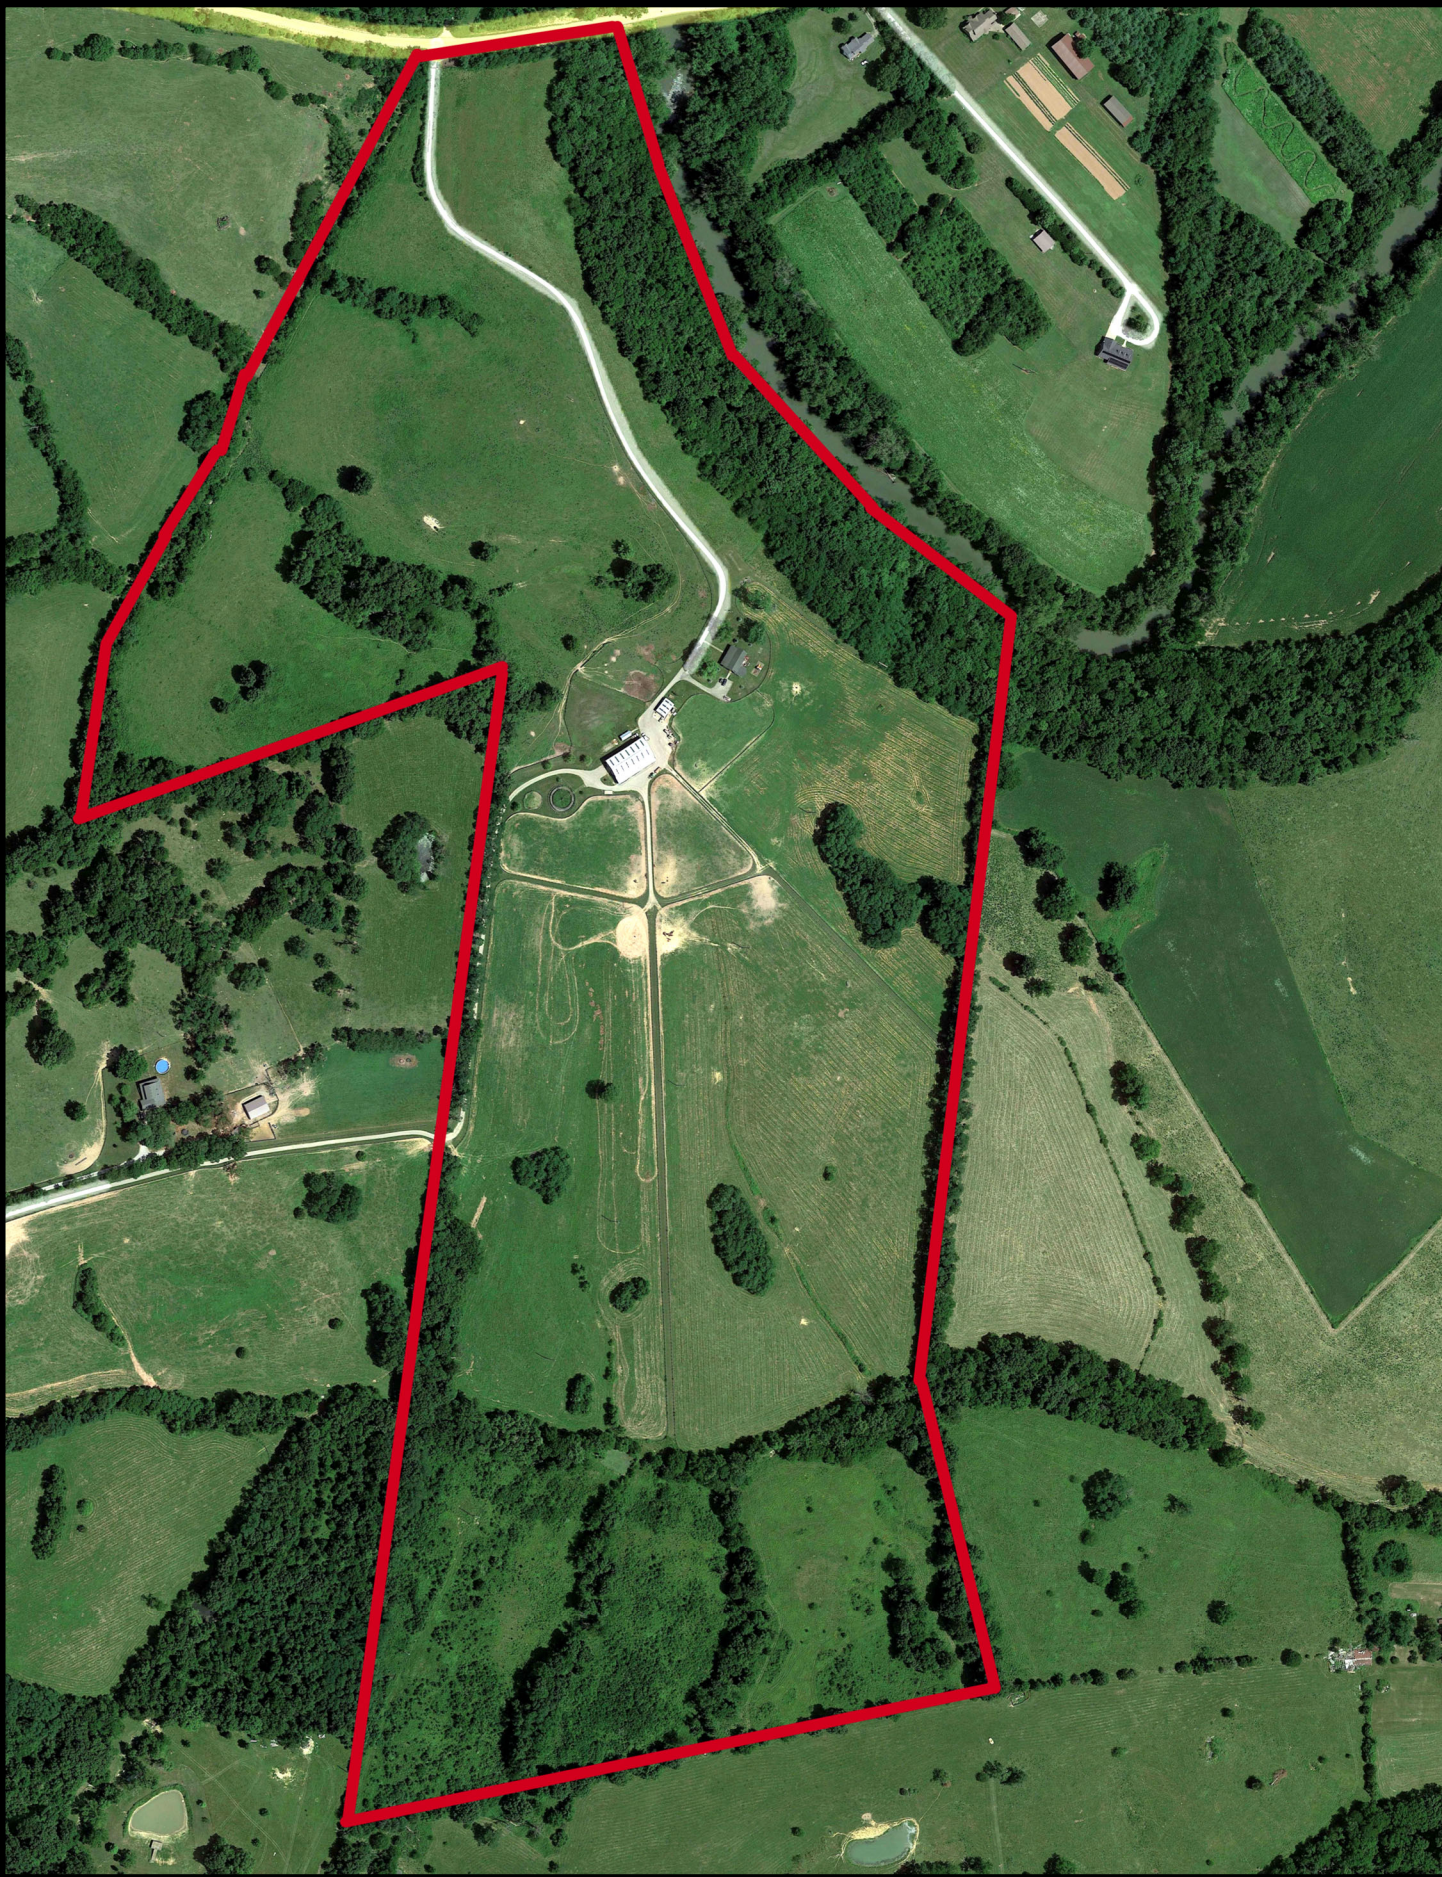

1900 Woodlake Road, Stamping Ground, Scott County, KY— 112.82 Acres±

Property boundaries are only approximations and do not represent actual property lines. This is for illustration purposes only.