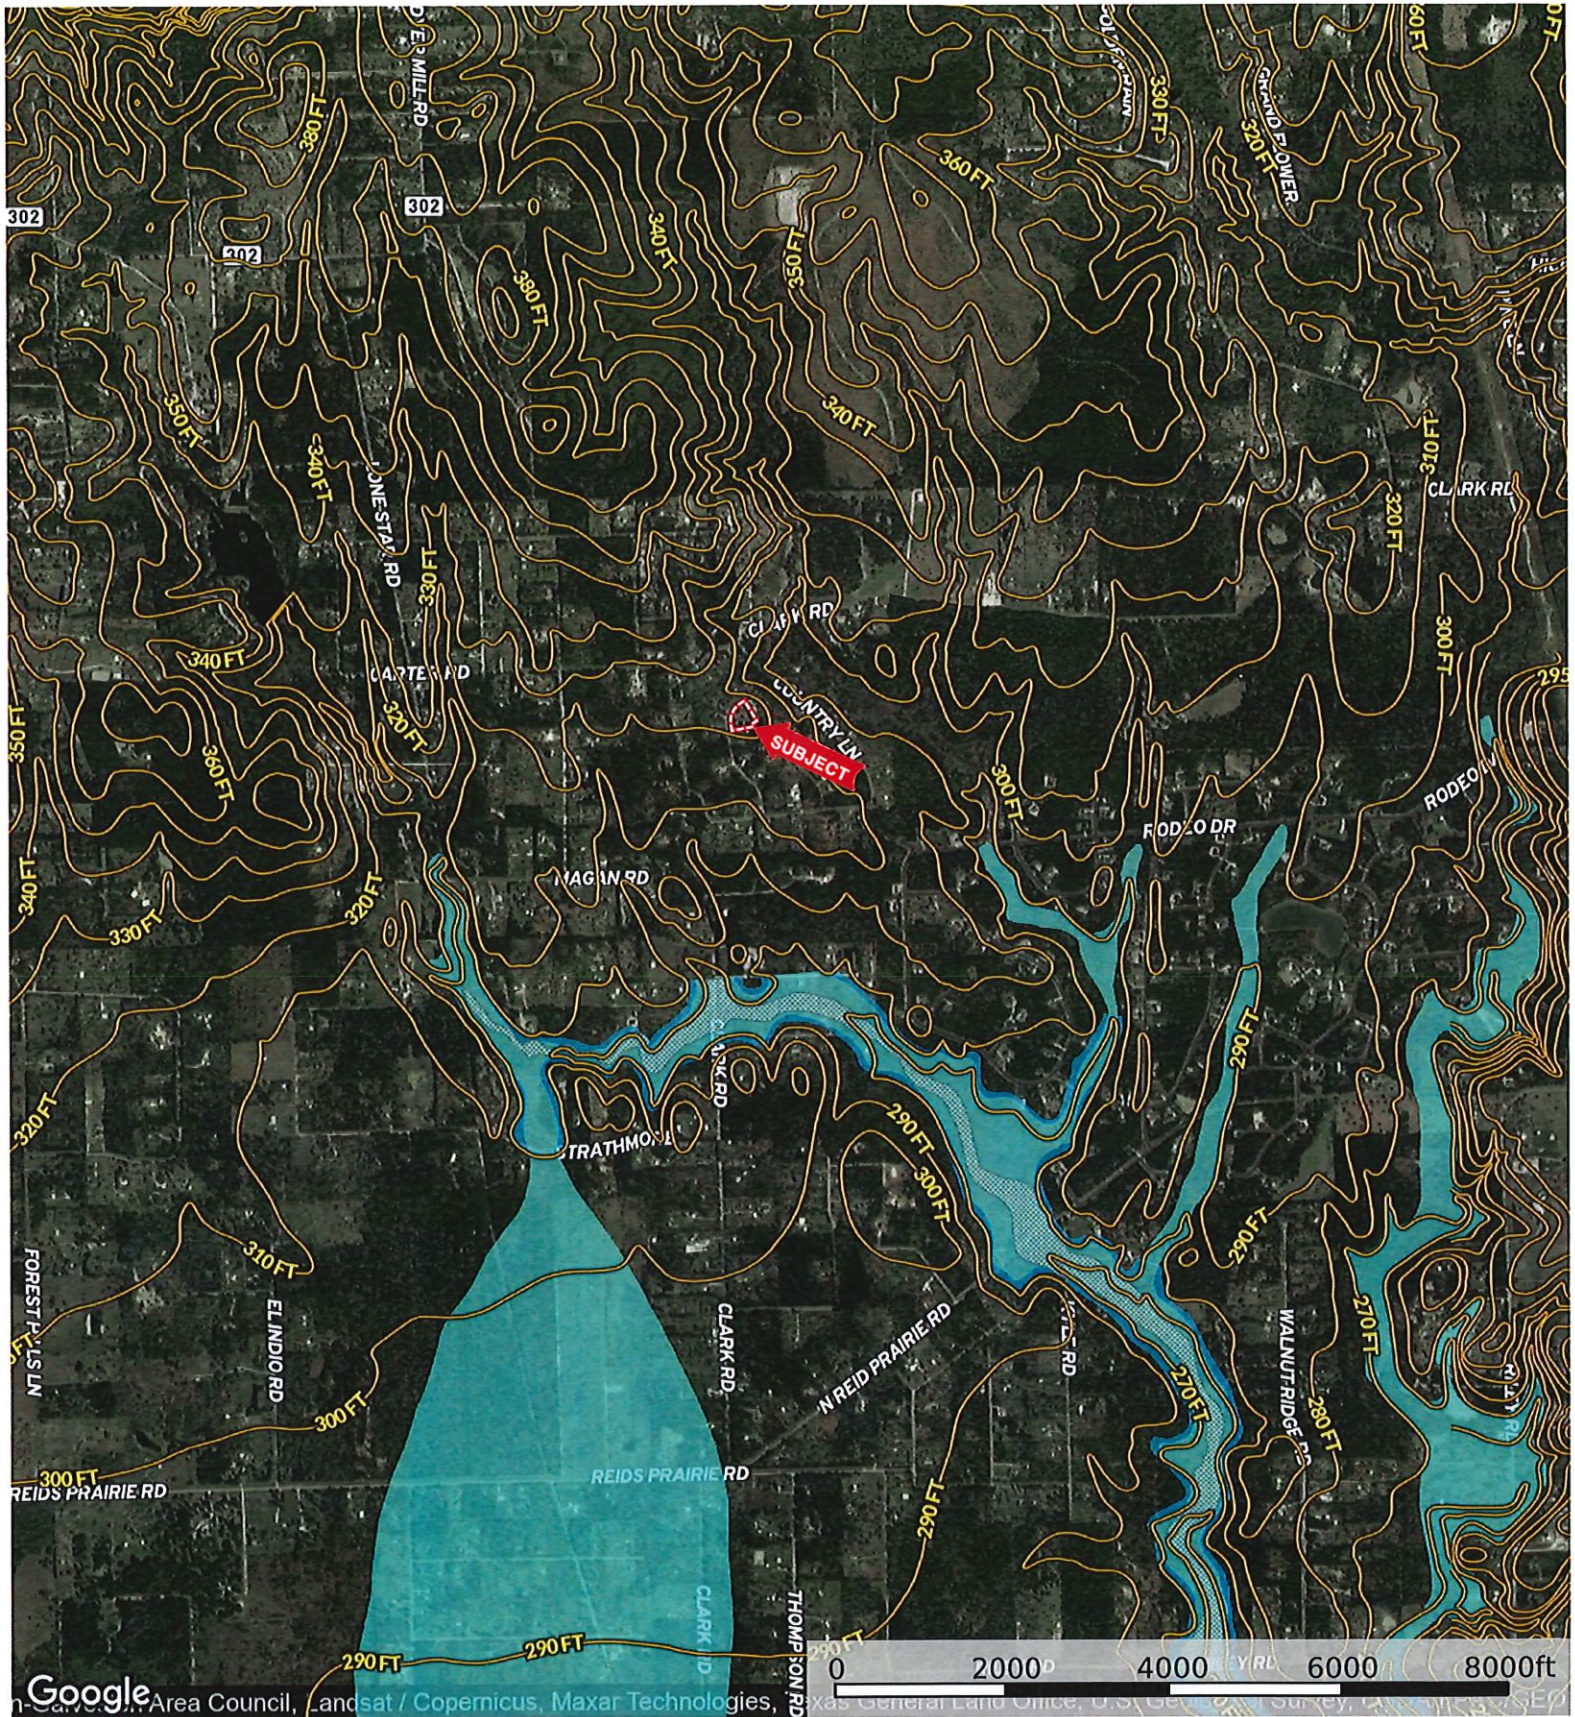

17325 Rustic Ln.  
Grimes County, Texas, AC +/-

Boundary

17325 Rustic Ln.  
Grimes County, Texas, AC +/-

Google

Imagery ©2023 Airbus, Houston-Galveston Area Council, Maxar Technologies, Texas General Land Office, U.S. Geological Survey

 Boundary

 The information contained herein was obtained from sources deemed to be reliable. MapRight Services makes no warranties or guarantees as to the completeness or accuracy thereof.

17325 Rustic Ln.  
Grimes County, Texas, AC +/-

- Boundary
- 100 Year Floodplain
- 500 Year Floodplain
- Floodway
- Special
- Unmapped/ Not Included

The information contained herein was obtained from sources deemed to be reliable. MapRight Services makes no warranties or guarantees as to the completeness or accuracy thereof.