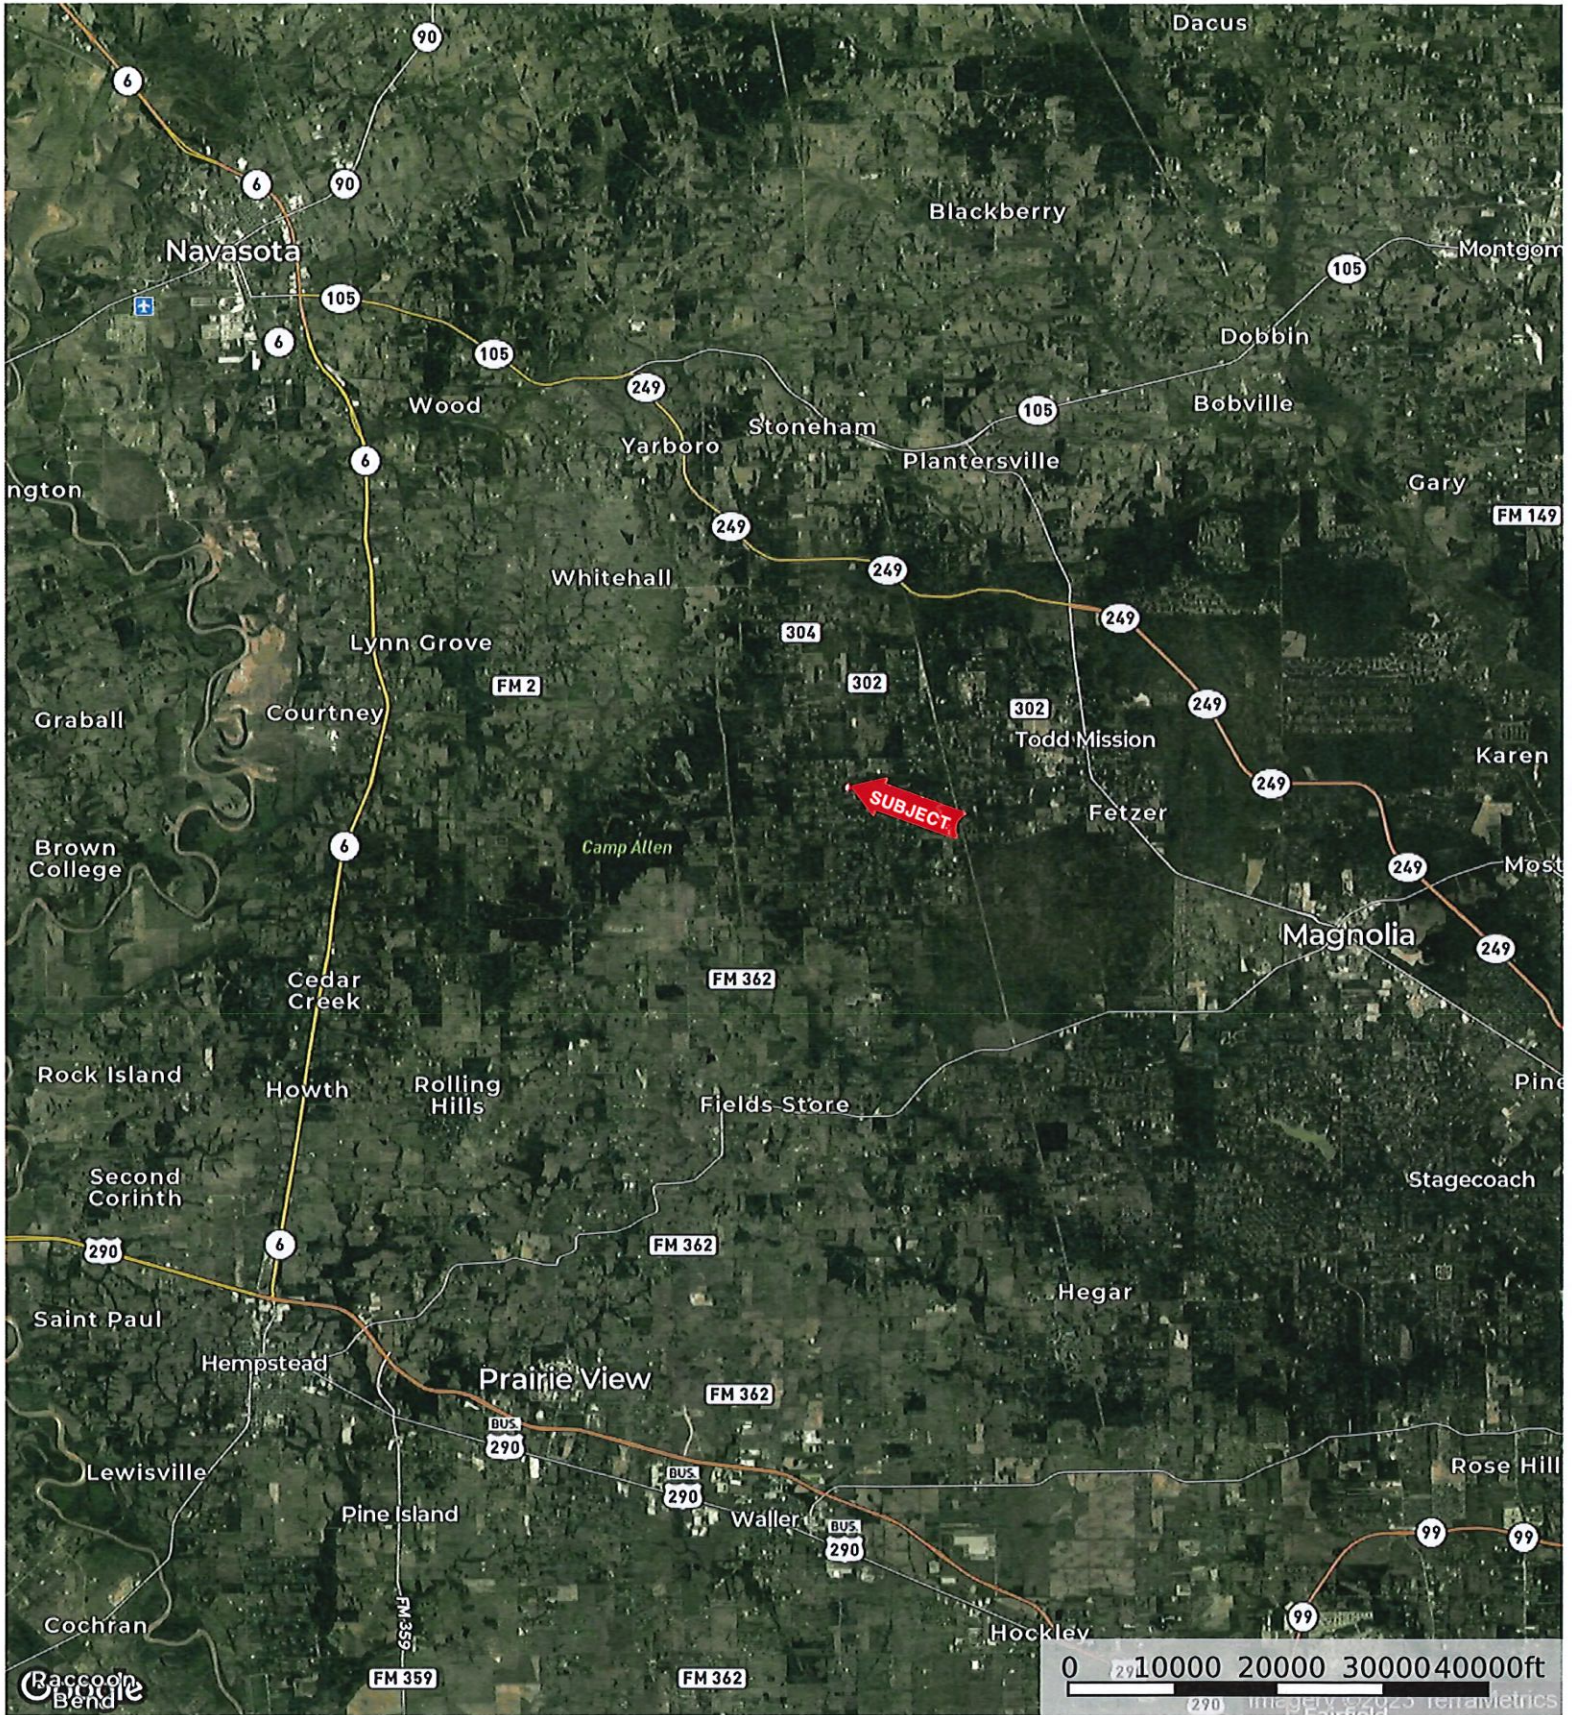

17325 Rustic Ln.  
Grimes County, Texas, AC +/-

Boundary

17325 Rustic Ln.  
Grimes County, Texas, AC +/-

Google

Imagery ©2023 Airbus, Houston-Galveston Area Council, Maxar Technologies, Texas General Land Office, U.S. Geological Survey

 Boundary

 The information contained herein was obtained from sources deemed to be reliable. MapRight Services makes no warranties or guarantees as to the completeness or accuracy thereof.

17325 Rustic Ln.  
Grimes County, Texas, AC +/-

- Boundary
- 100 Year Floodplain
- 500 Year Floodplain
- Floodway
- Special
- Unmapped/ Not Included

The information contained herein was obtained from sources deemed to be reliable. MapRight Services makes no warranties or guarantees as to the completeness or accuracy thereof.