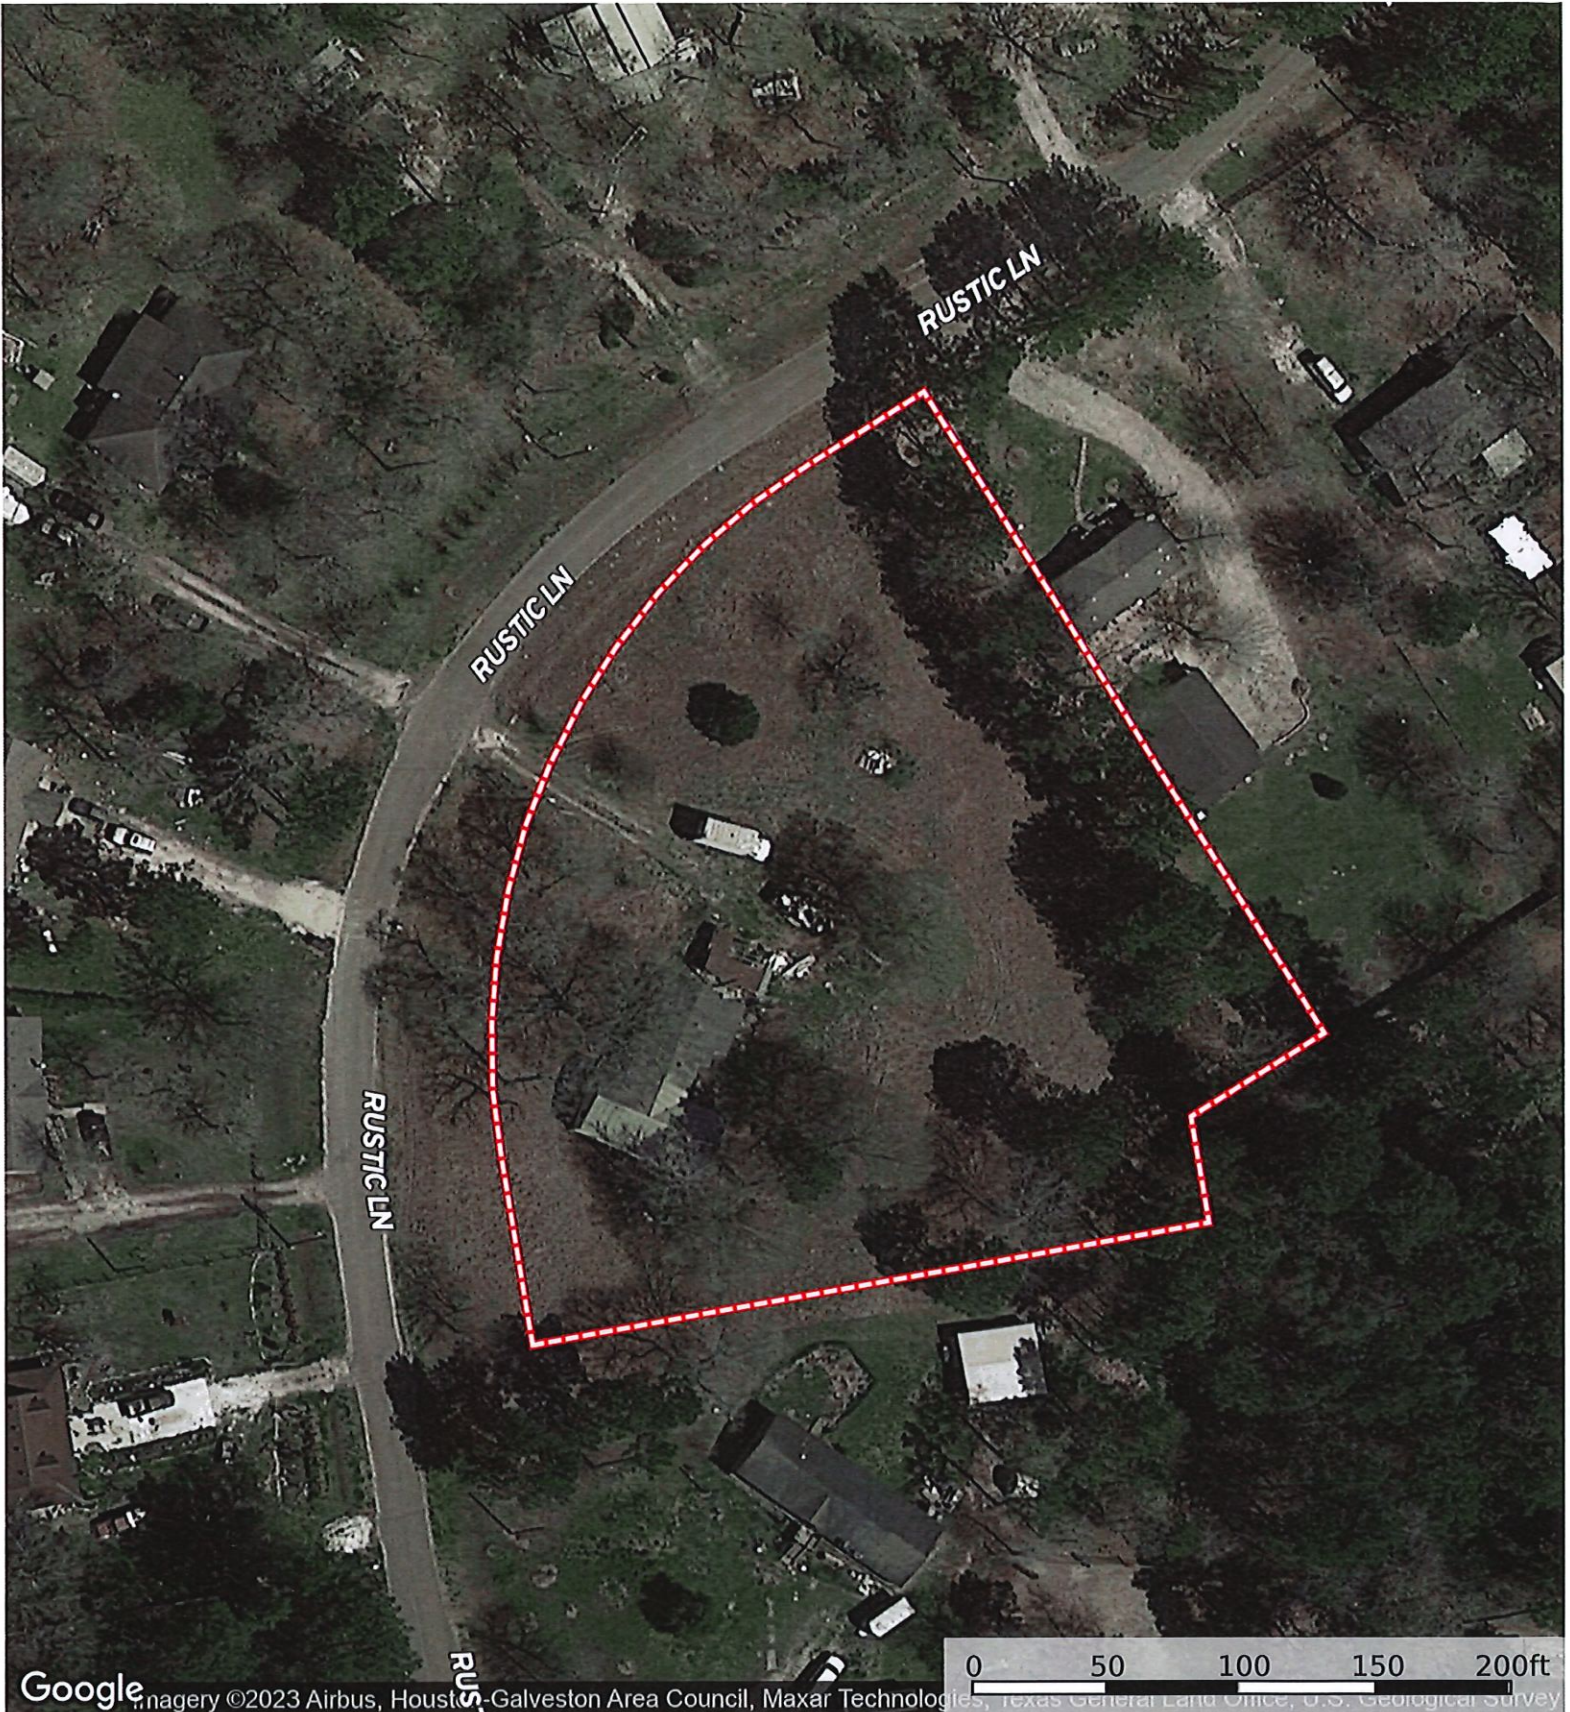

17325 Rustic Ln.  
Grimes County, Texas, AC +/-

Boundary

17325 Rustic Ln.  
Grimes County, Texas, AC +/-

Google

Imagery ©2023 Airbus, Houston-Galveston Area Council, Maxar Technologies, Texas General Land Office, U.S. Geological Survey

 Boundary

 The information contained herein was obtained from sources deemed to be reliable. MapRight Services makes no warranties or guarantees as to the completeness or accuracy thereof.

17325 Rustic Ln.  
Grimes County, Texas, AC +/-

- Boundary
- 100 Year Floodplain
- 500 Year Floodplain
- Floodway
- Special
- Unmapped/ Not Included

The information contained herein was obtained from sources deemed to be reliable. MapRight Services makes no warranties or guarantees as to the completeness or accuracy thereof.