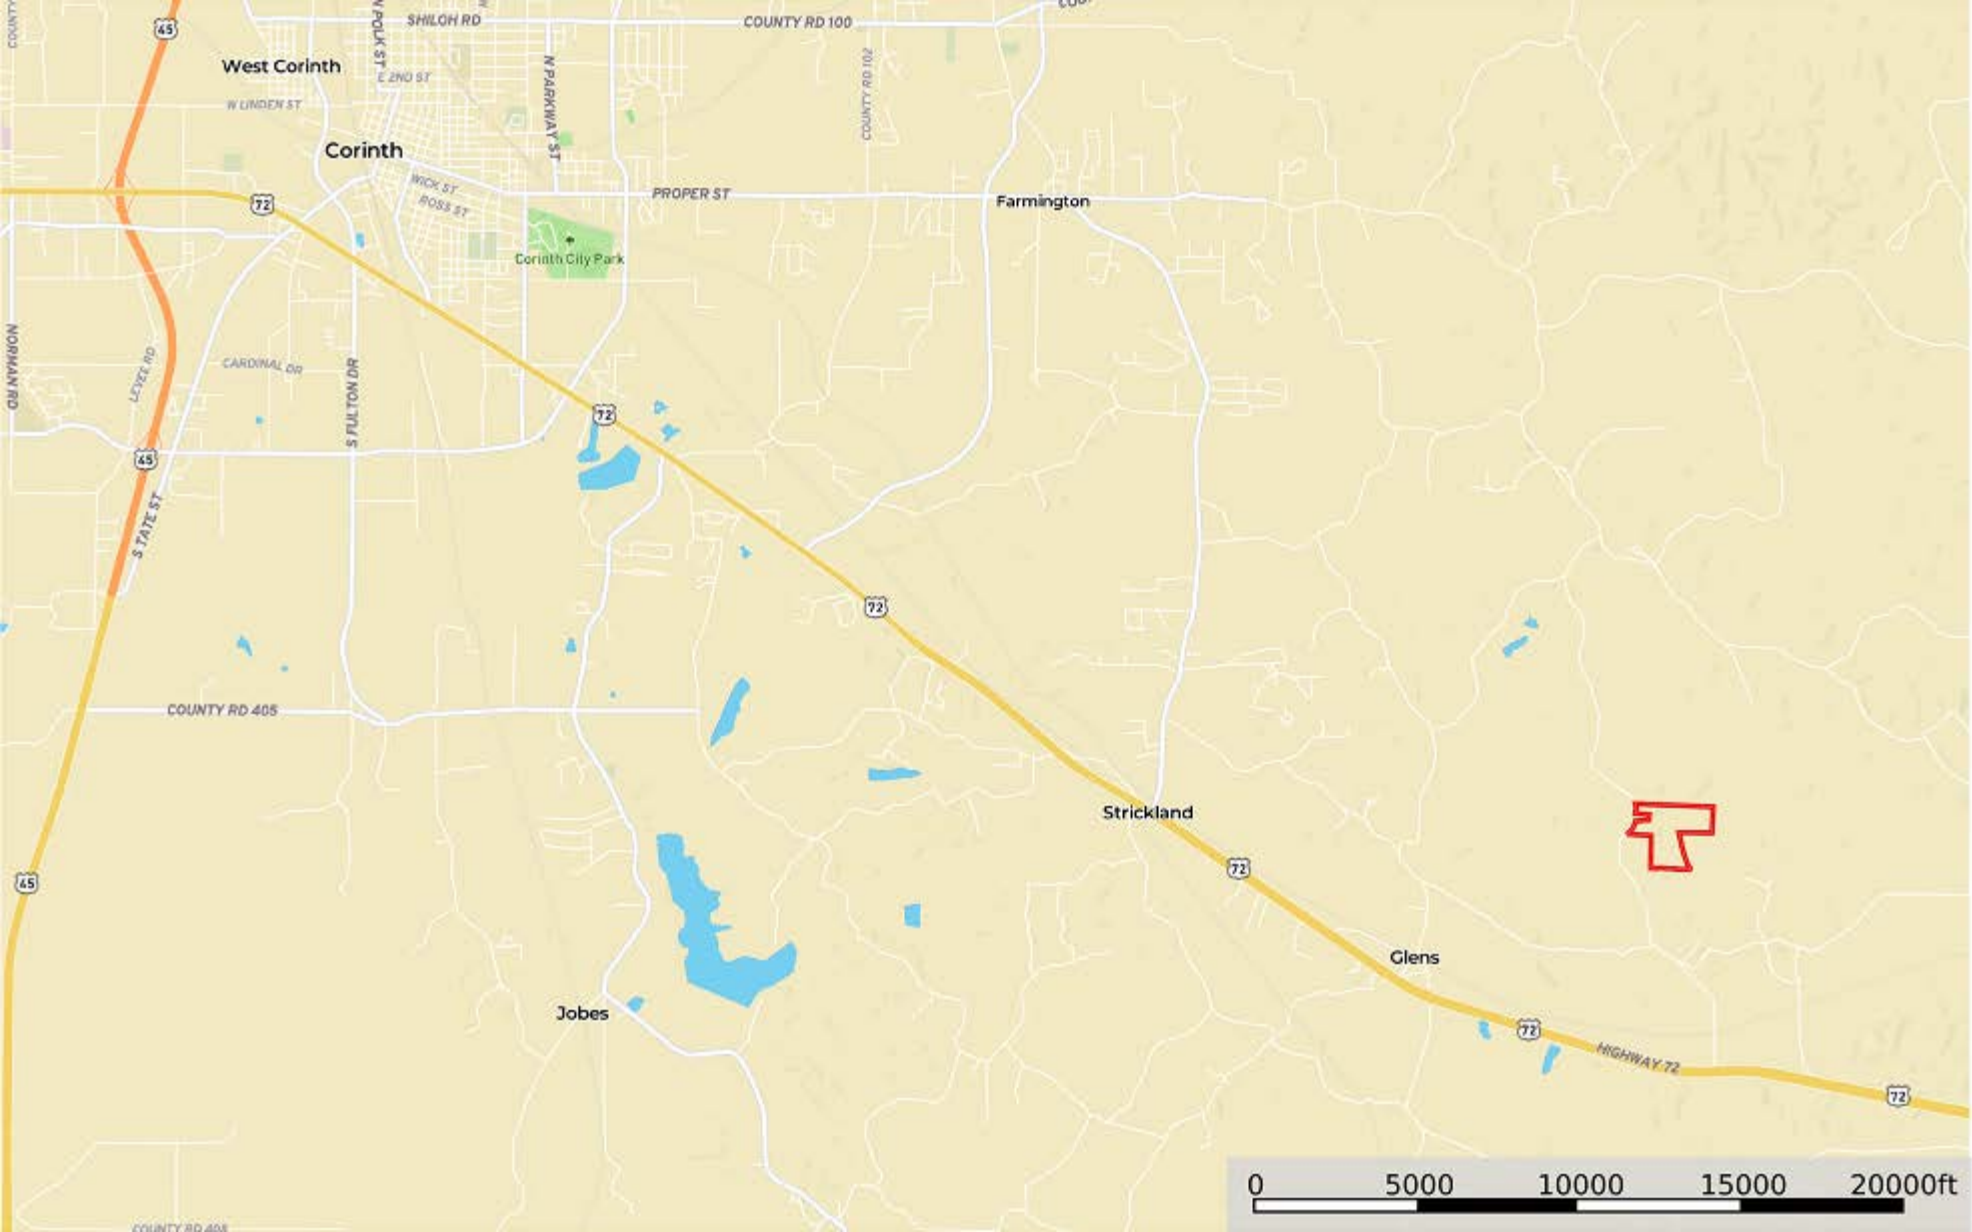

COUNTY RD 259

COUNTY RD 259

COUNTY RD 277

COUNTY RD 259

COUNTY RD 259

0 500 1000 1500 2000ft

Imagery © 2023 CNES / Airbus, Maxar Technologies, USDA/FPAC/GEO

West Corinth

Corinth

Farmington

Corinth City Park

Strickland

Glens

Jobes

0 5000 10000 15000 20000ft

Glens