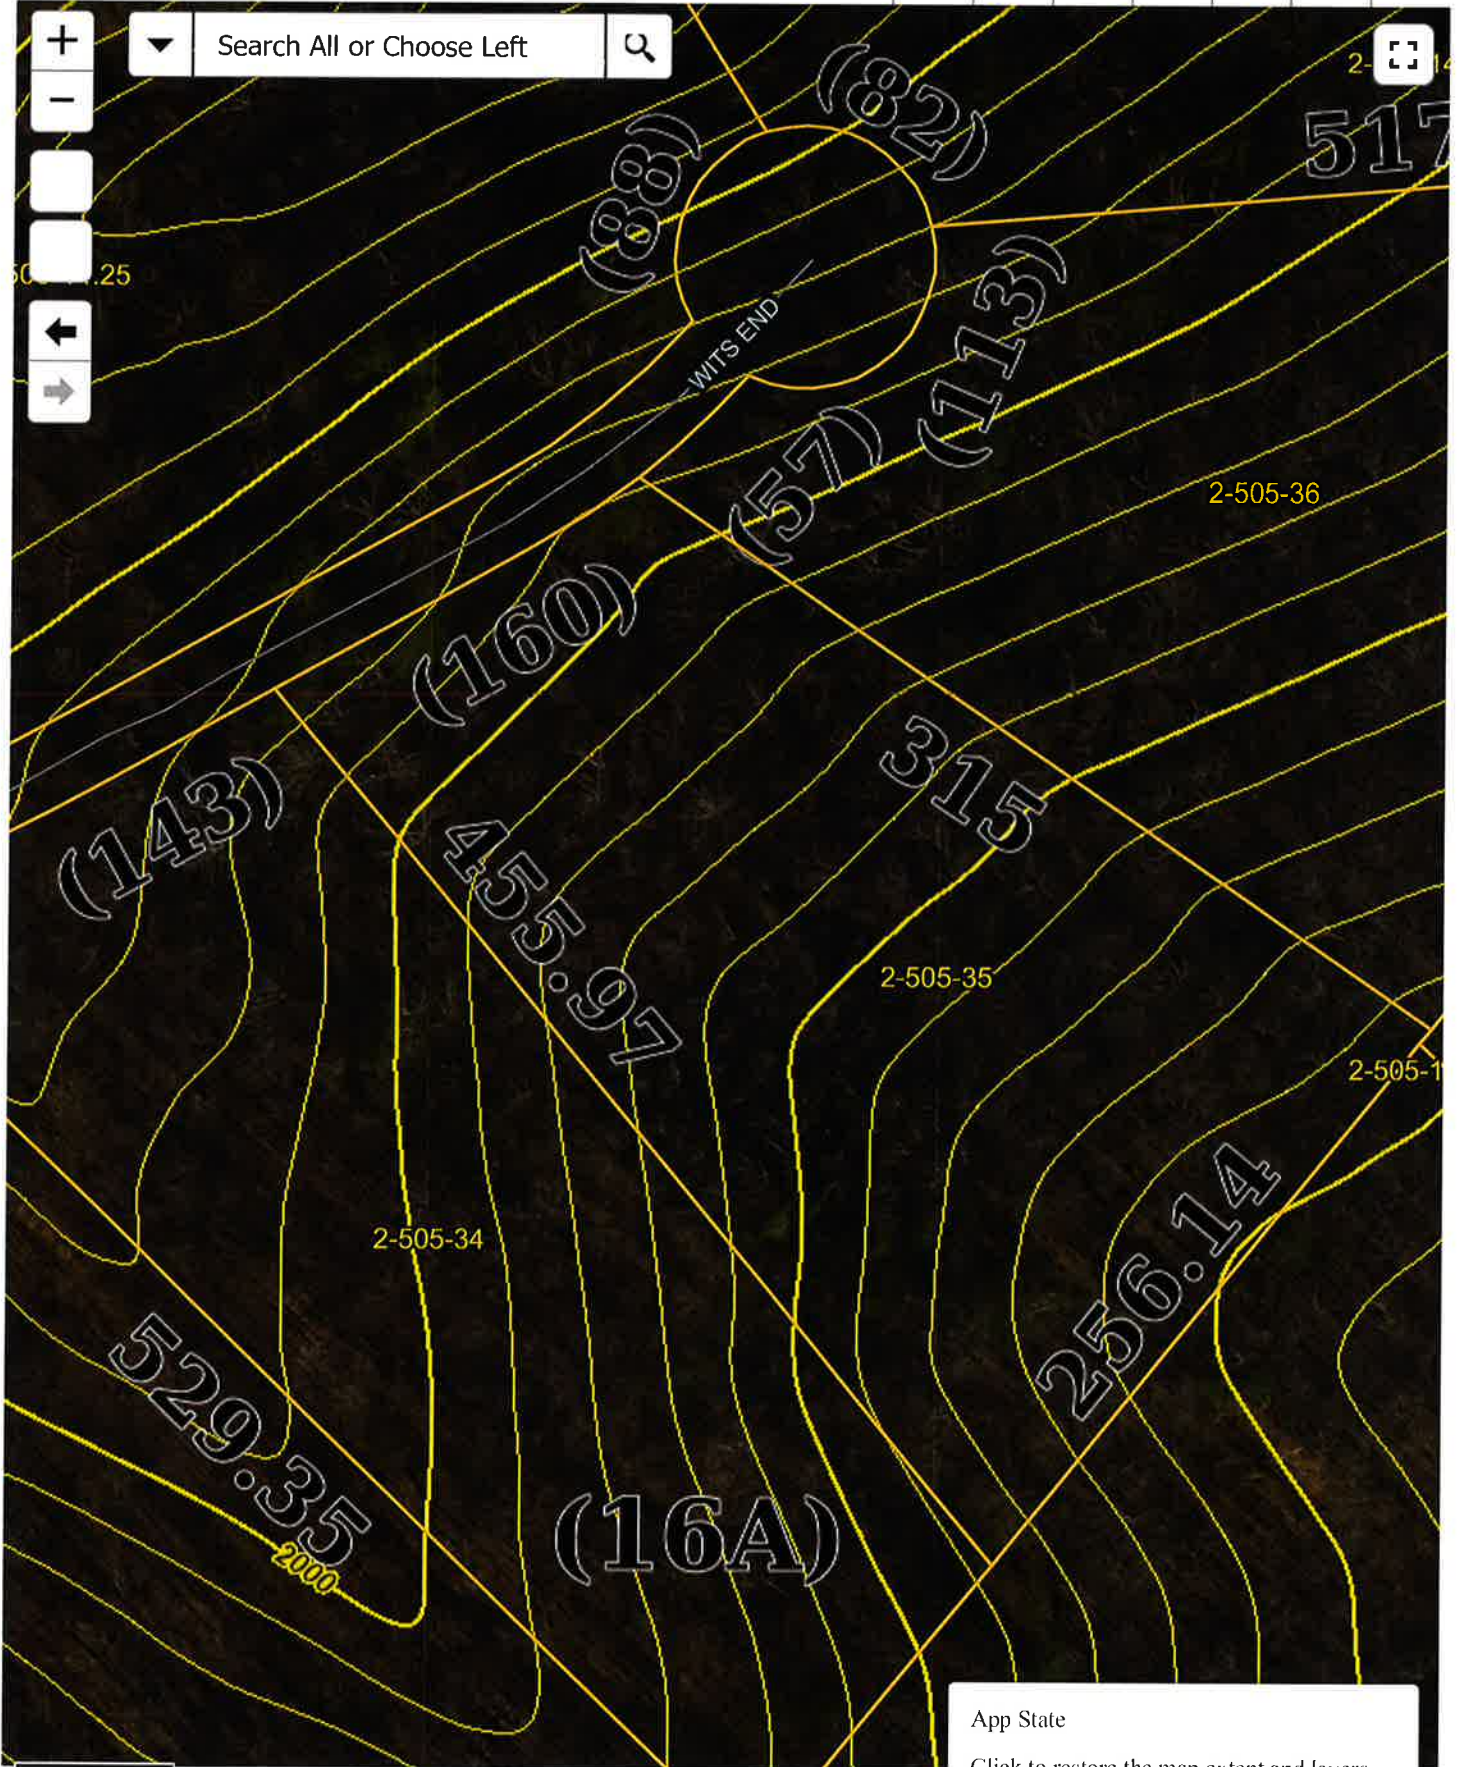

Hardy County Parcel Viewer

IAS Port

App State
 Click to restore the map extent and layers visibility where you left off.

60ft
 -78.937 38.850 Degrees