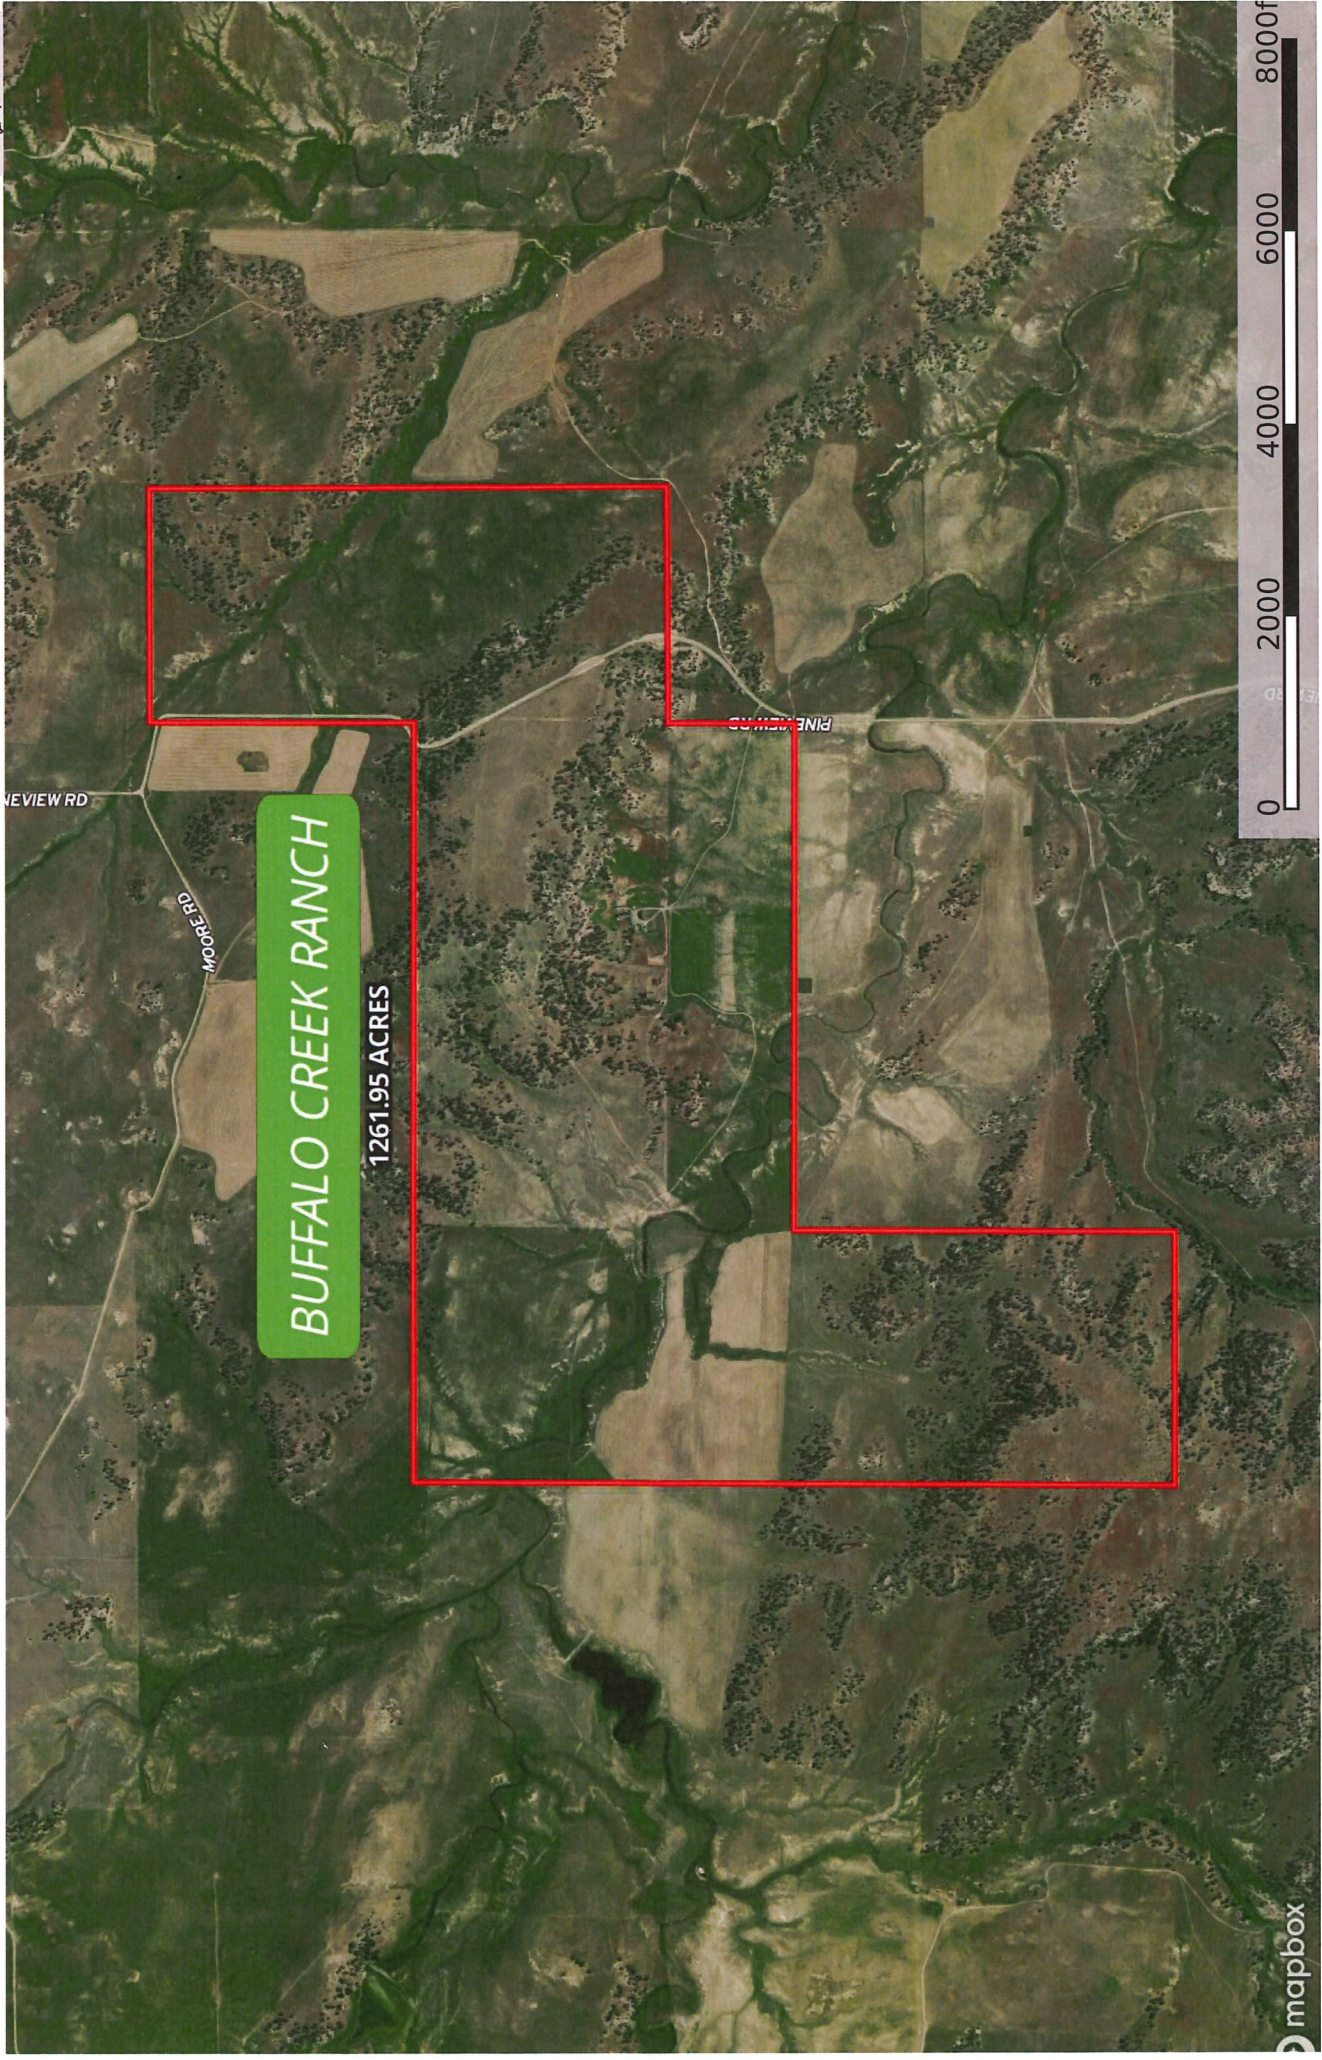

Montana, 1261.95 AC +/-

Boundary

cott Grosskopf

The information contained herein was obtained from sources deemed to be reliable. The user assumes all responsibility for its use.