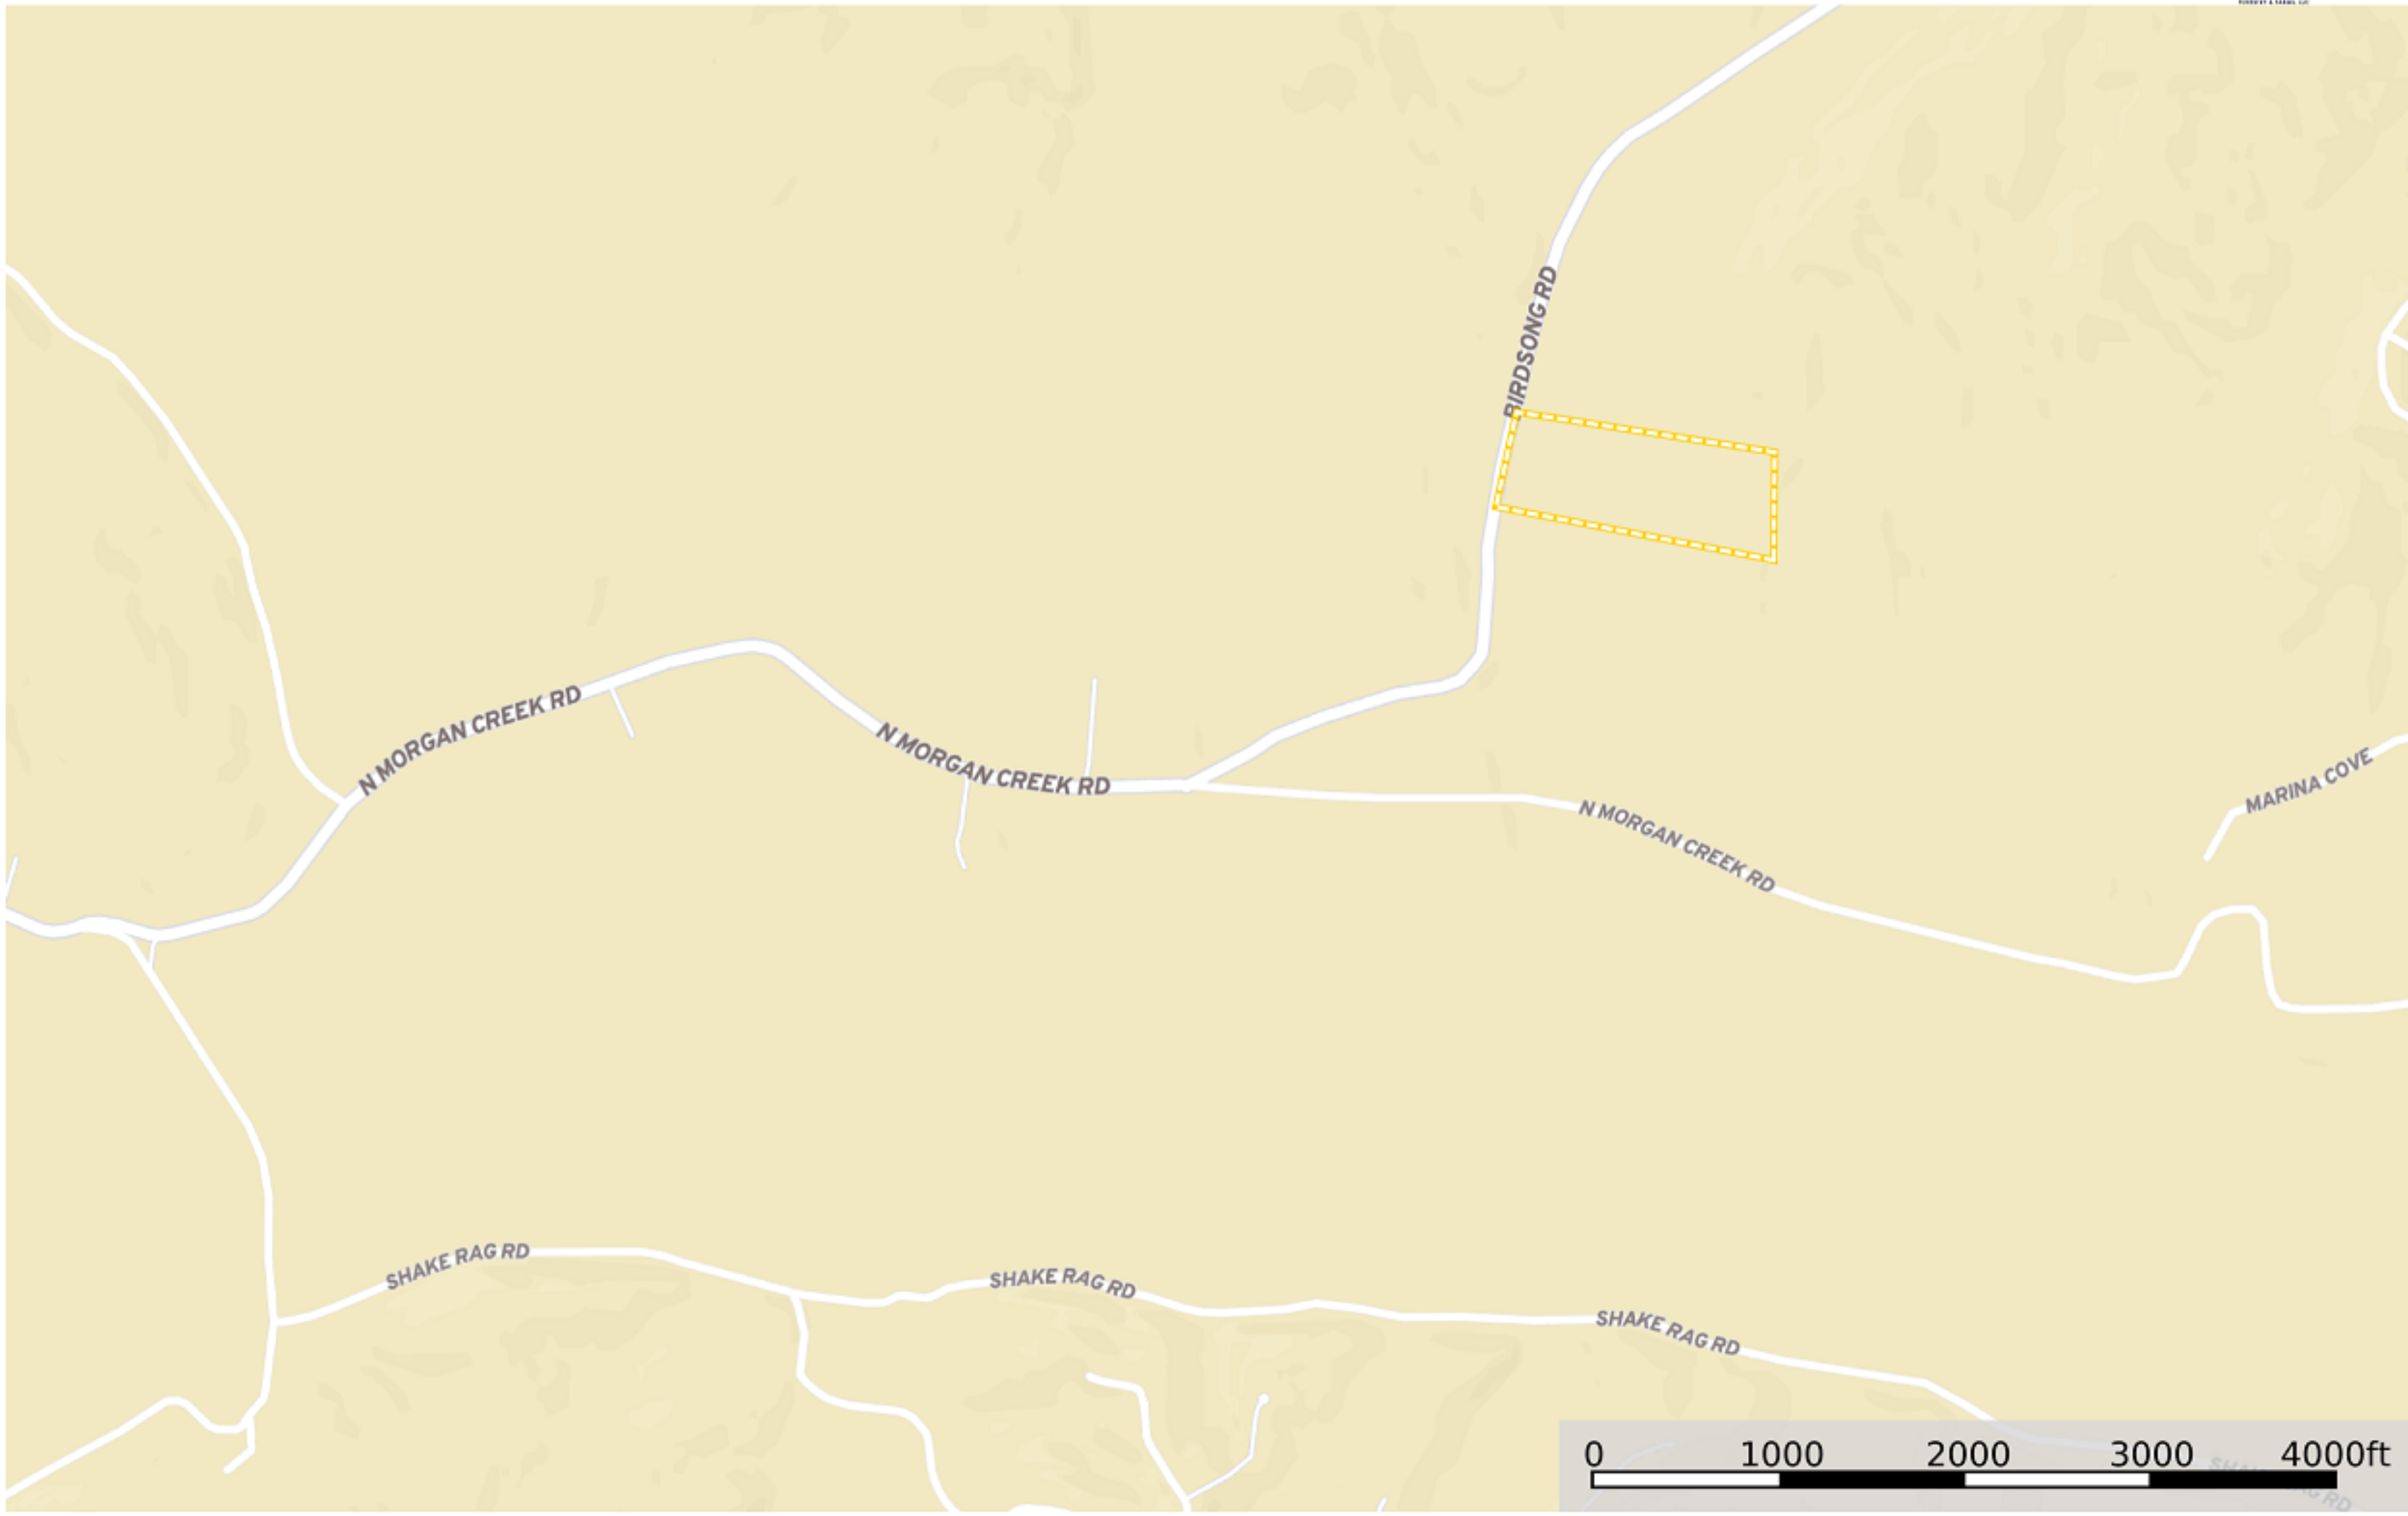

REN06 Ridge Bubble Tract +/-18 acres

Benton County, Tennessee, 18 AC +/-

Boundary General Property

REN06 Ridge Bubble Tract +/-18 acres

Benton County, Tennessee, 18 AC +/-

Boundary

REN06 Ridge Bubble Tract +/-18 acres

Benton County, Tennessee, 18 AC +/-

Boundary

REN06 Ridge Bubble Tract +/-18 acres

Benton County, Tennessee, 18 AC +/-

Boundary

Justin Tapp
P: 662-416-8193

www.goDreamTree.com

410 W. College St., Booneville, MS 38829

id. The information contained herein was obtained from sources deemed to be reliable. Land id™ Services makes no warranties or guarantees as to the completeness or accuracy thereof.

REN06 Ridge Bubble Tract +/-18 acres

Benton County, Tennessee, 18 AC +/-

Boundary

REN06 Ridge Bubble Tract +/-18 acres

Benton County, Tennessee, 18 AC +/-

Boundary

REN06 Ridge Bubble Tract +/-18 acres
Benton County, Tennessee, 18 AC +/-

Boundary