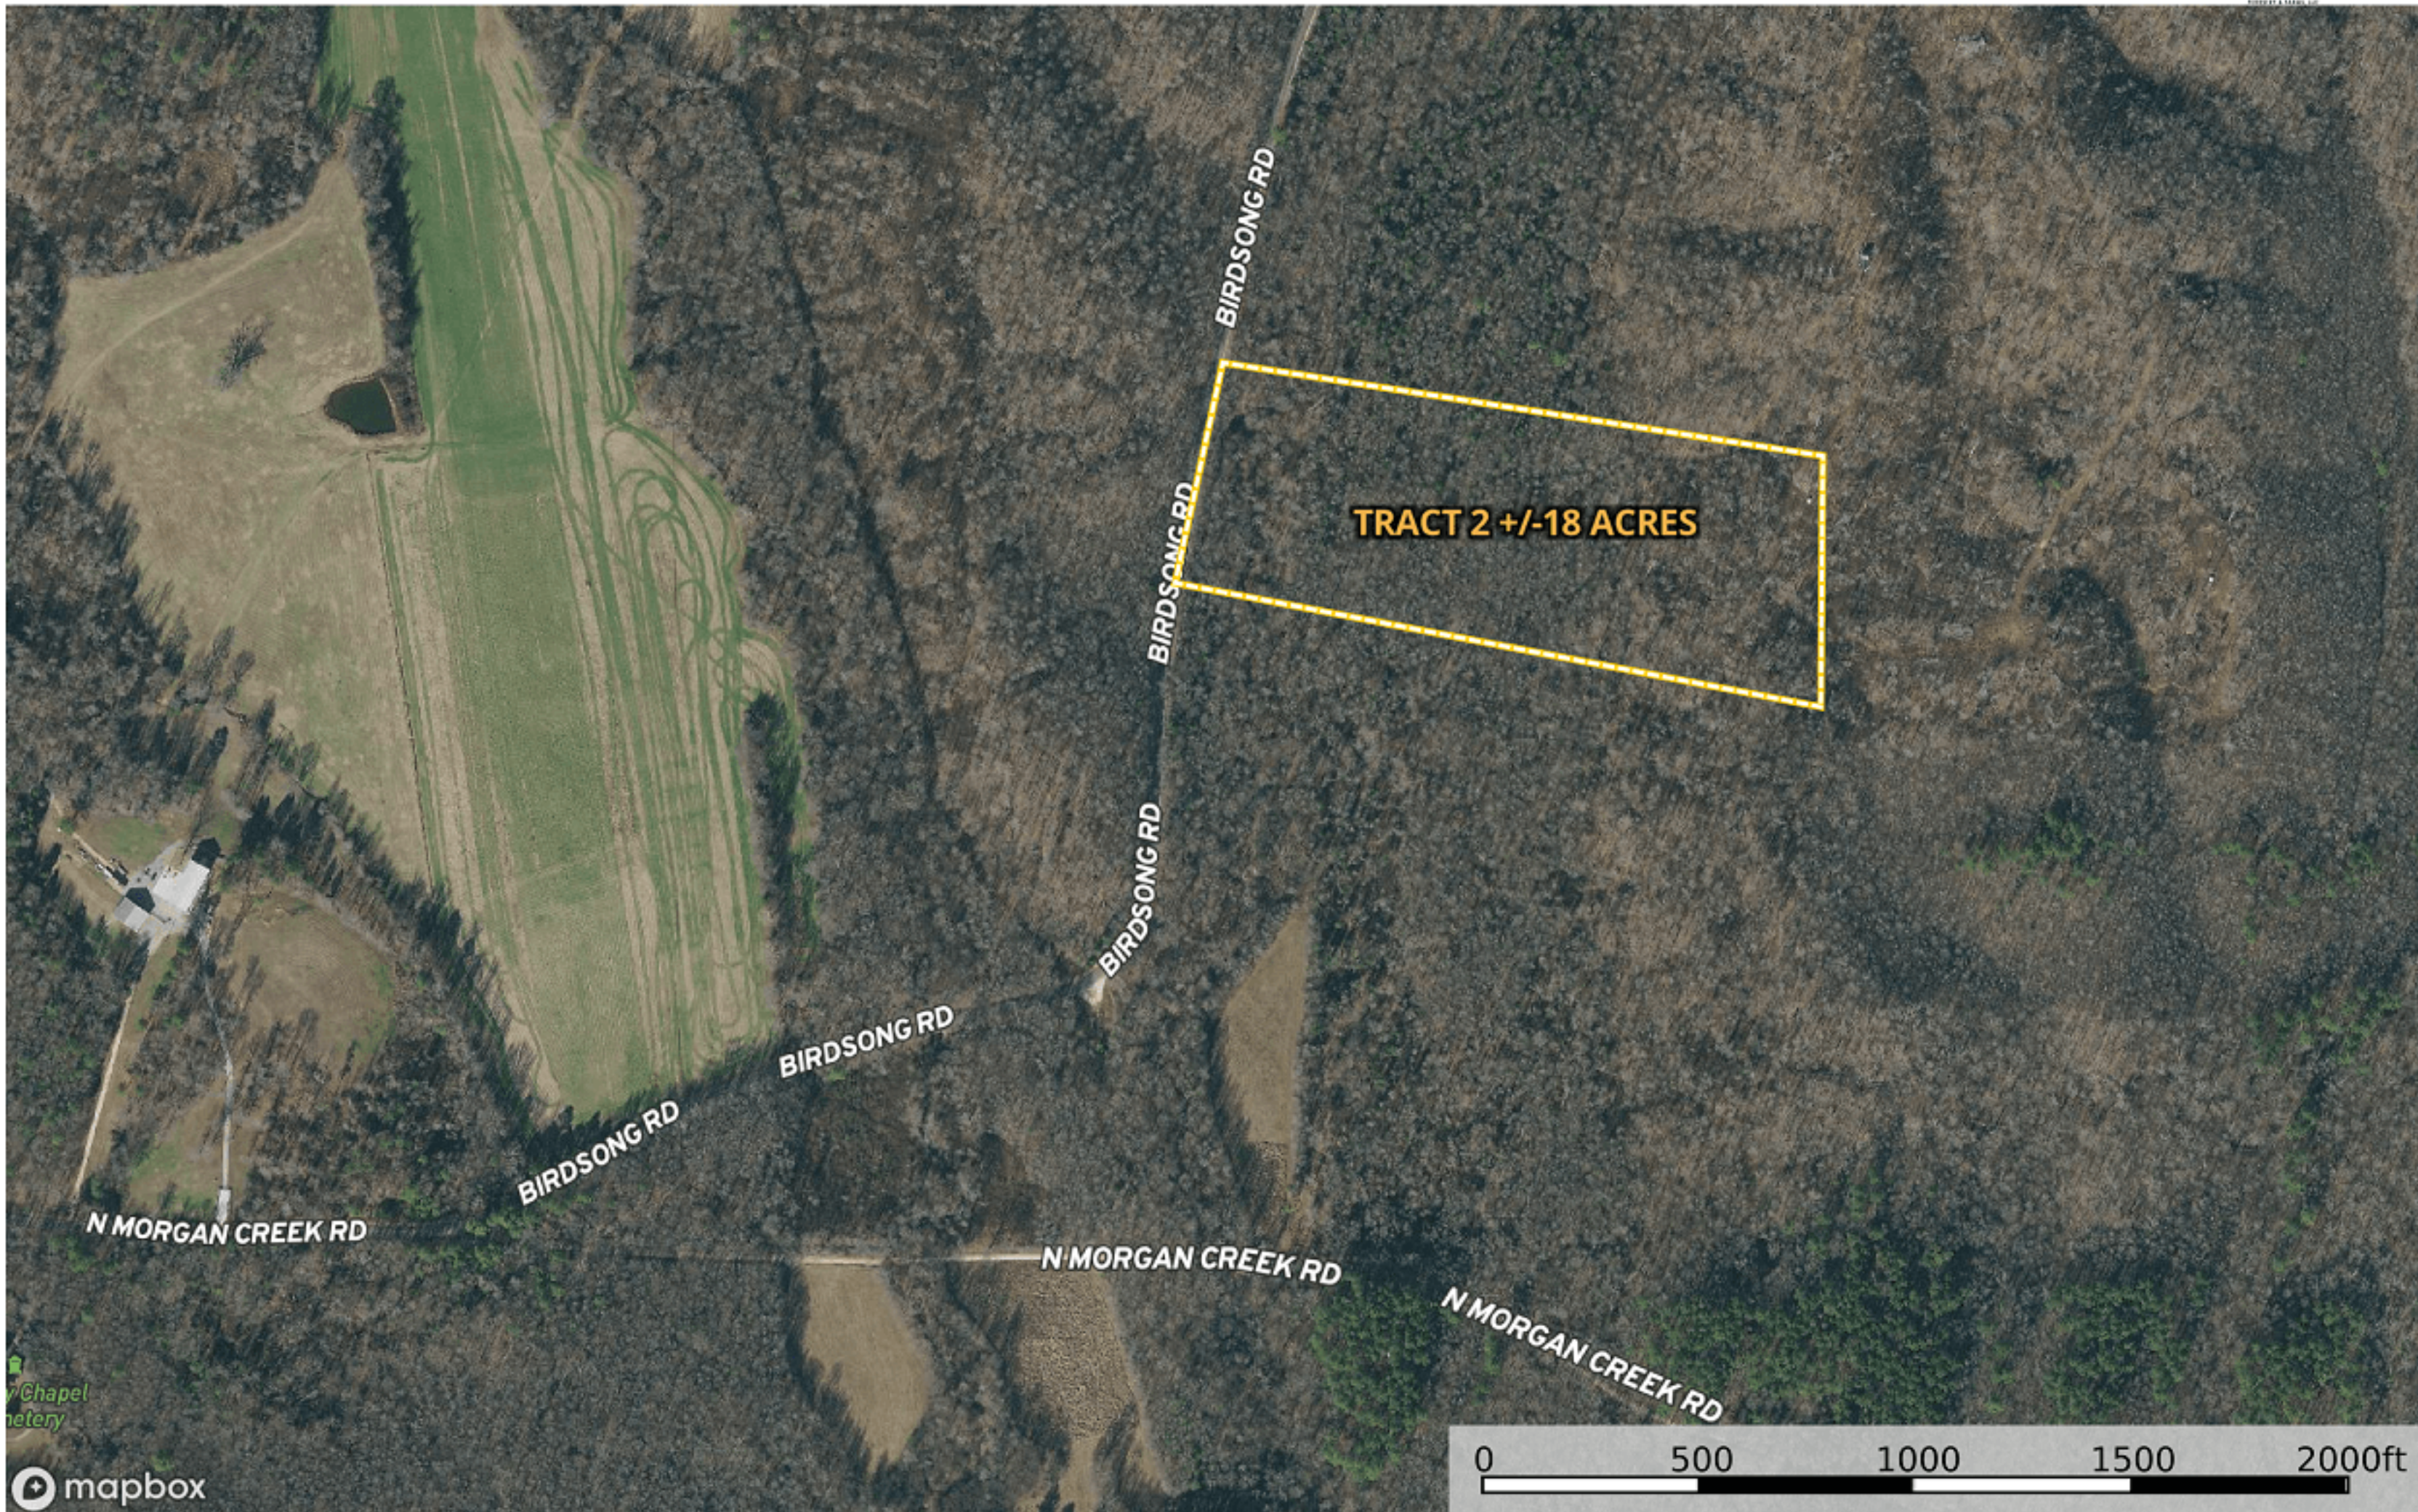

REN06 Ridge Bubble Tract +/-18 acres

Benton County, Tennessee, 18 AC +/-

Boundary General Property

REN06 Ridge Bubble Tract +/-18 acres

Benton County, Tennessee, 18 AC +/-

Boundary

REN06 Ridge Bubble Tract +/-18 acres

Benton County, Tennessee, 18 AC +/-

Boundary

REN06 Ridge Bubble Tract +/-18 acres

Benton County, Tennessee, 18 AC +/-

Boundary

Justin Tapp
P: 662-416-8193

www.goDreamTree.com

410 W. College St., Booneville, MS 38829

id. The information contained herein was obtained from sources deemed to be reliable. Land id™ Services makes no warranties or guarantees as to the completeness or accuracy thereof.

REN06 Ridge Bubble Tract +/-18 acres

Benton County, Tennessee, 18 AC +/-

Boundary

REN06 Ridge Bubble Tract +/-18 acres

Benton County, Tennessee, 18 AC +/-

Boundary

REN06 Ridge Bubble Tract +/-18 acres
Benton County, Tennessee, 18 AC +/-

Boundary