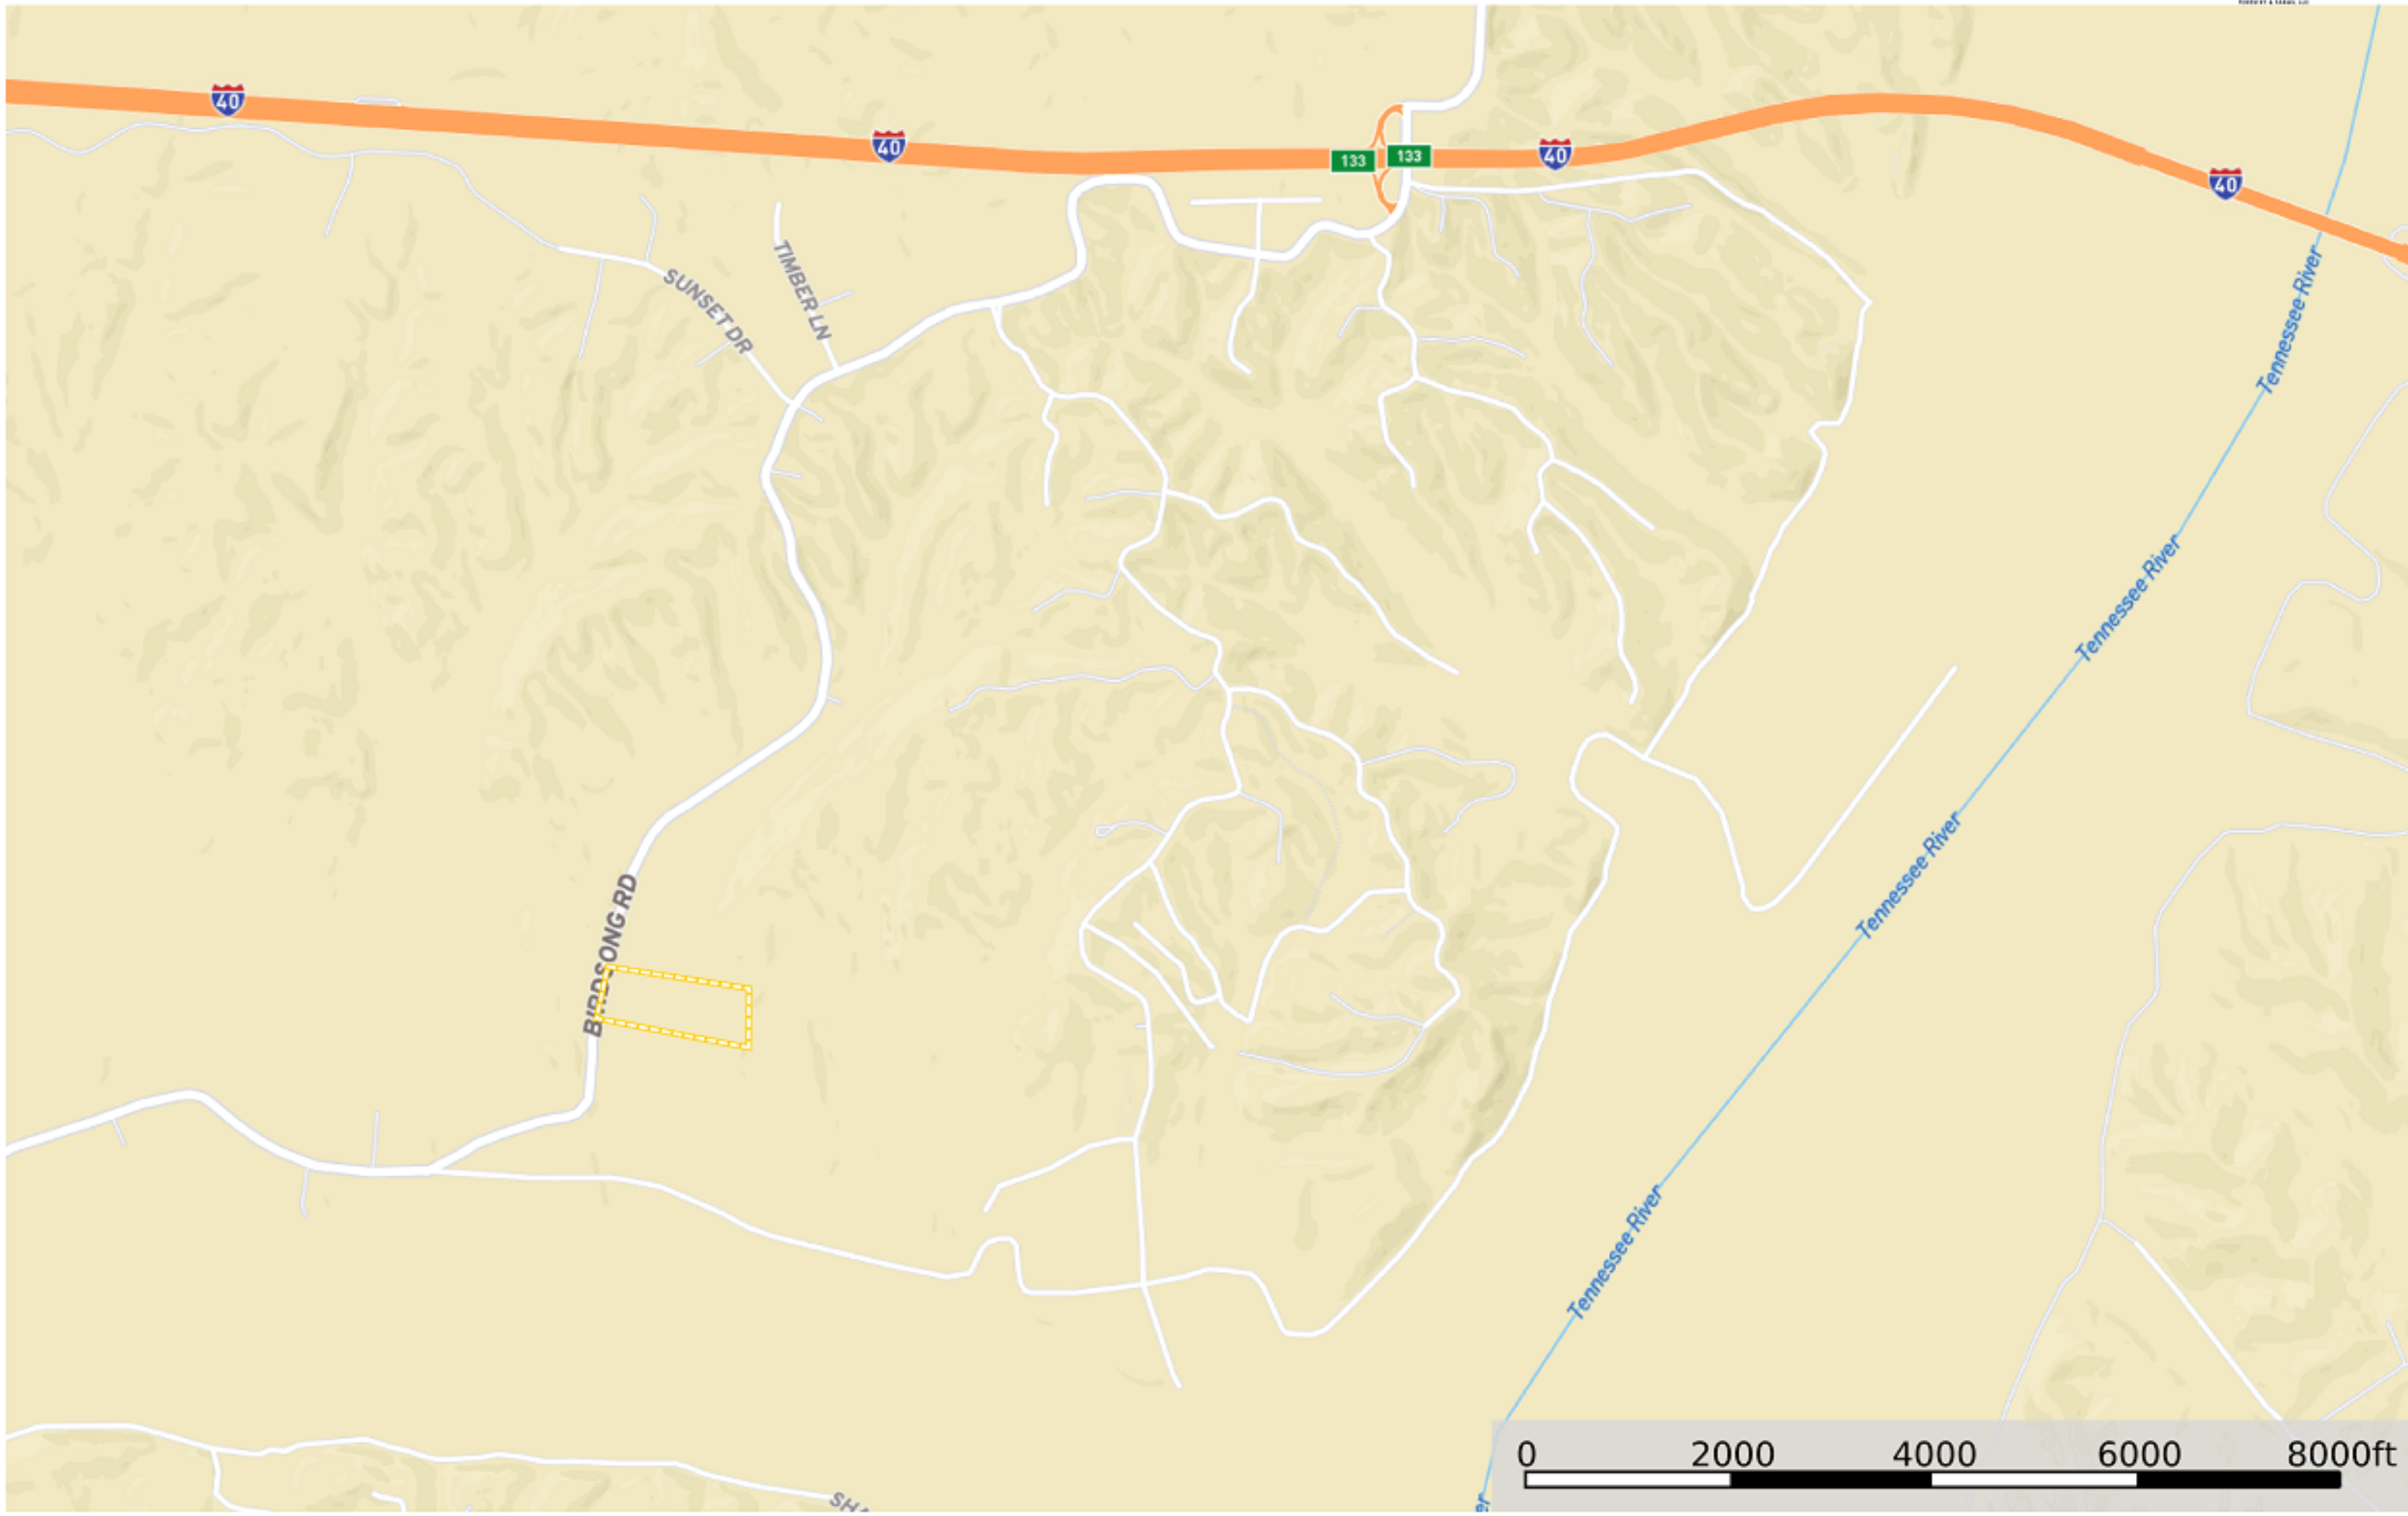

REN06 Ridge Bubble Tract +/-18 acres

Benton County, Tennessee, 18 AC +/-

Boundary General Property

REN06 Ridge Bubble Tract +/-18 acres

Benton County, Tennessee, 18 AC +/-

Boundary

REN06 Ridge Bubble Tract +/-18 acres

Benton County, Tennessee, 18 AC +/-

Boundary

REN06 Ridge Bubble Tract +/-18 acres

Benton County, Tennessee, 18 AC +/-

Boundary

Justin Tapp
P: 662-416-8193

www.goDreamTree.com

410 W. College St., Booneville, MS 38829

id. The information contained herein was obtained from sources deemed to be reliable. Land id™ Services makes no warranties or guarantees as to the completeness or accuracy thereof.

REN06 Ridge Bubble Tract +/-18 acres

Benton County, Tennessee, 18 AC +/-

Boundary

REN06 Ridge Bubble Tract +/-18 acres

Benton County, Tennessee, 18 AC +/-

Boundary

REN06 Ridge Bubble Tract +/-18 acres
Benton County, Tennessee, 18 AC +/-

Boundary