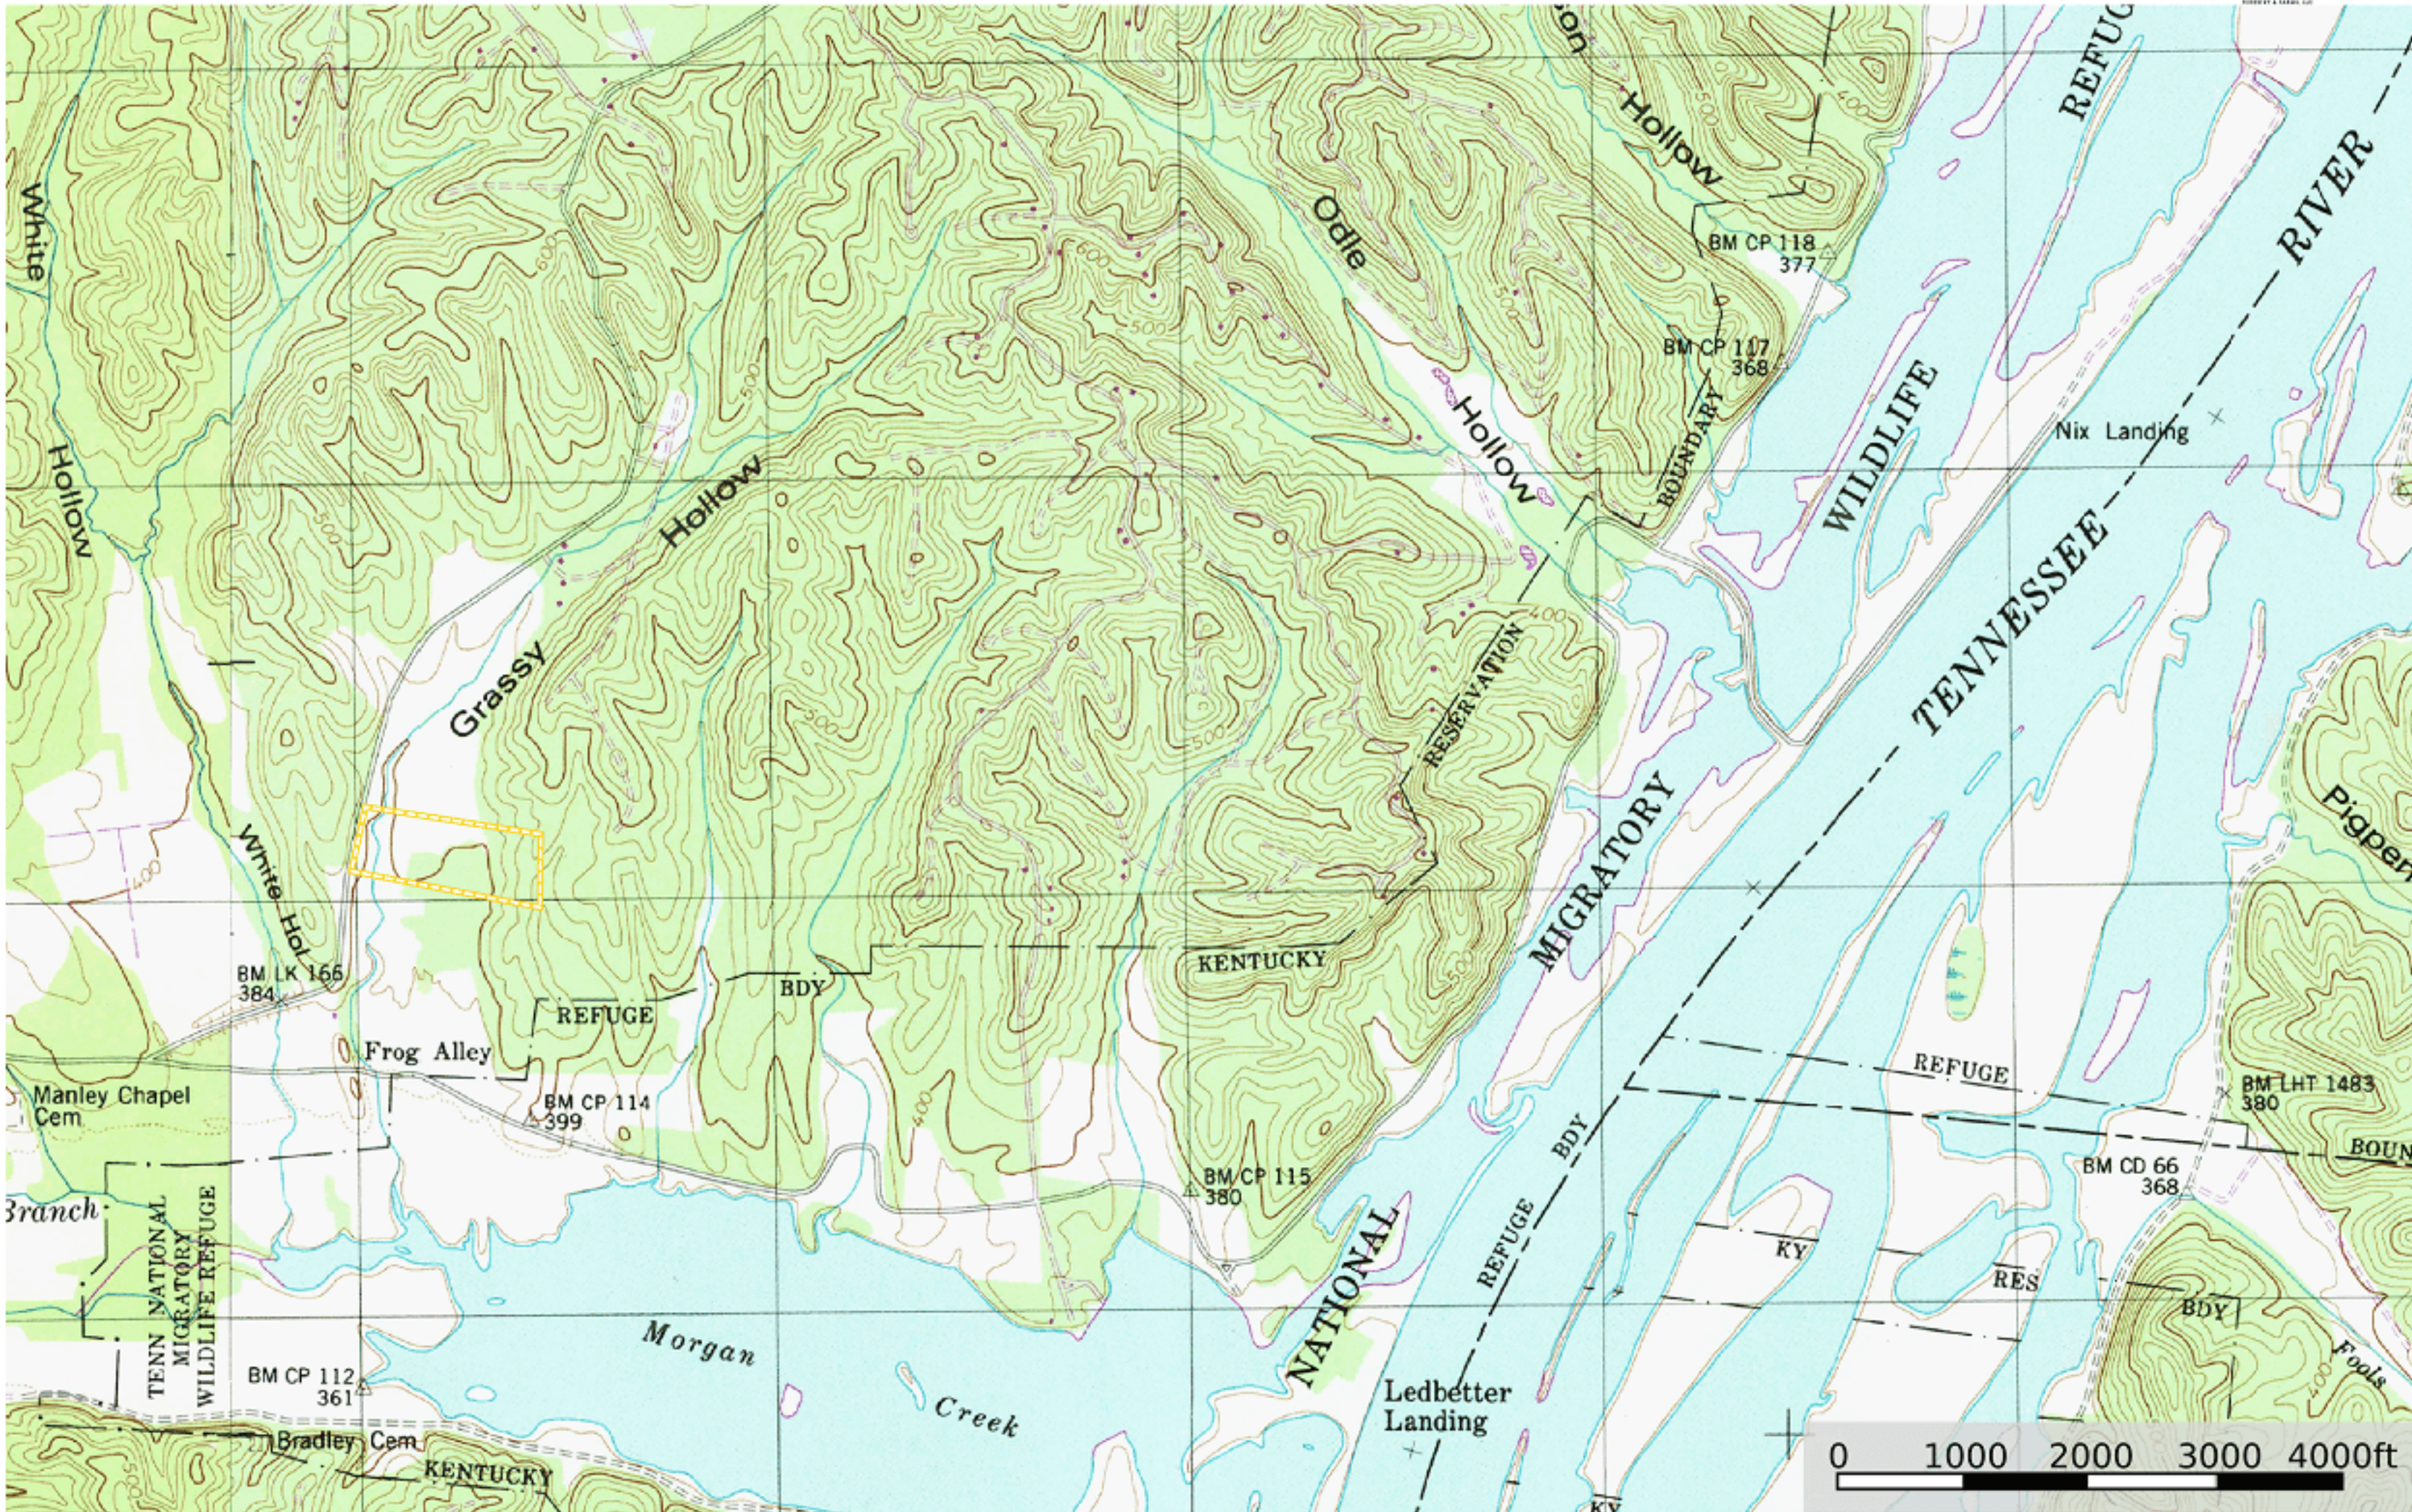

REN06 Ridge Bubble Tract +/-18 acres

Benton County, Tennessee, 18 AC +/-

Boundary General Property

REN06 Ridge Bubble Tract +/-18 acres

Benton County, Tennessee, 18 AC +/-

Boundary

REN06 Ridge Bubble Tract +/-18 acres

Benton County, Tennessee, 18 AC +/-

Boundary

REN06 Ridge Bubble Tract +/-18 acres

Benton County, Tennessee, 18 AC +/-

Boundary

Justin Tapp
P: 662-416-8193

www.goDreamTree.com

410 W. College St., Booneville, MS 38829

id. The information contained herein was obtained from sources deemed to be reliable. Land id™ Services makes no warranties or guarantees as to the completeness or accuracy thereof.

REN06 Ridge Bubble Tract +/-18 acres

Benton County, Tennessee, 18 AC +/-

Boundary

REN06 Ridge Bubble Tract +/-18 acres

Benton County, Tennessee, 18 AC +/-

Boundary

REN06 Ridge Bubble Tract +/-18 acres
Benton County, Tennessee, 18 AC +/-

Boundary