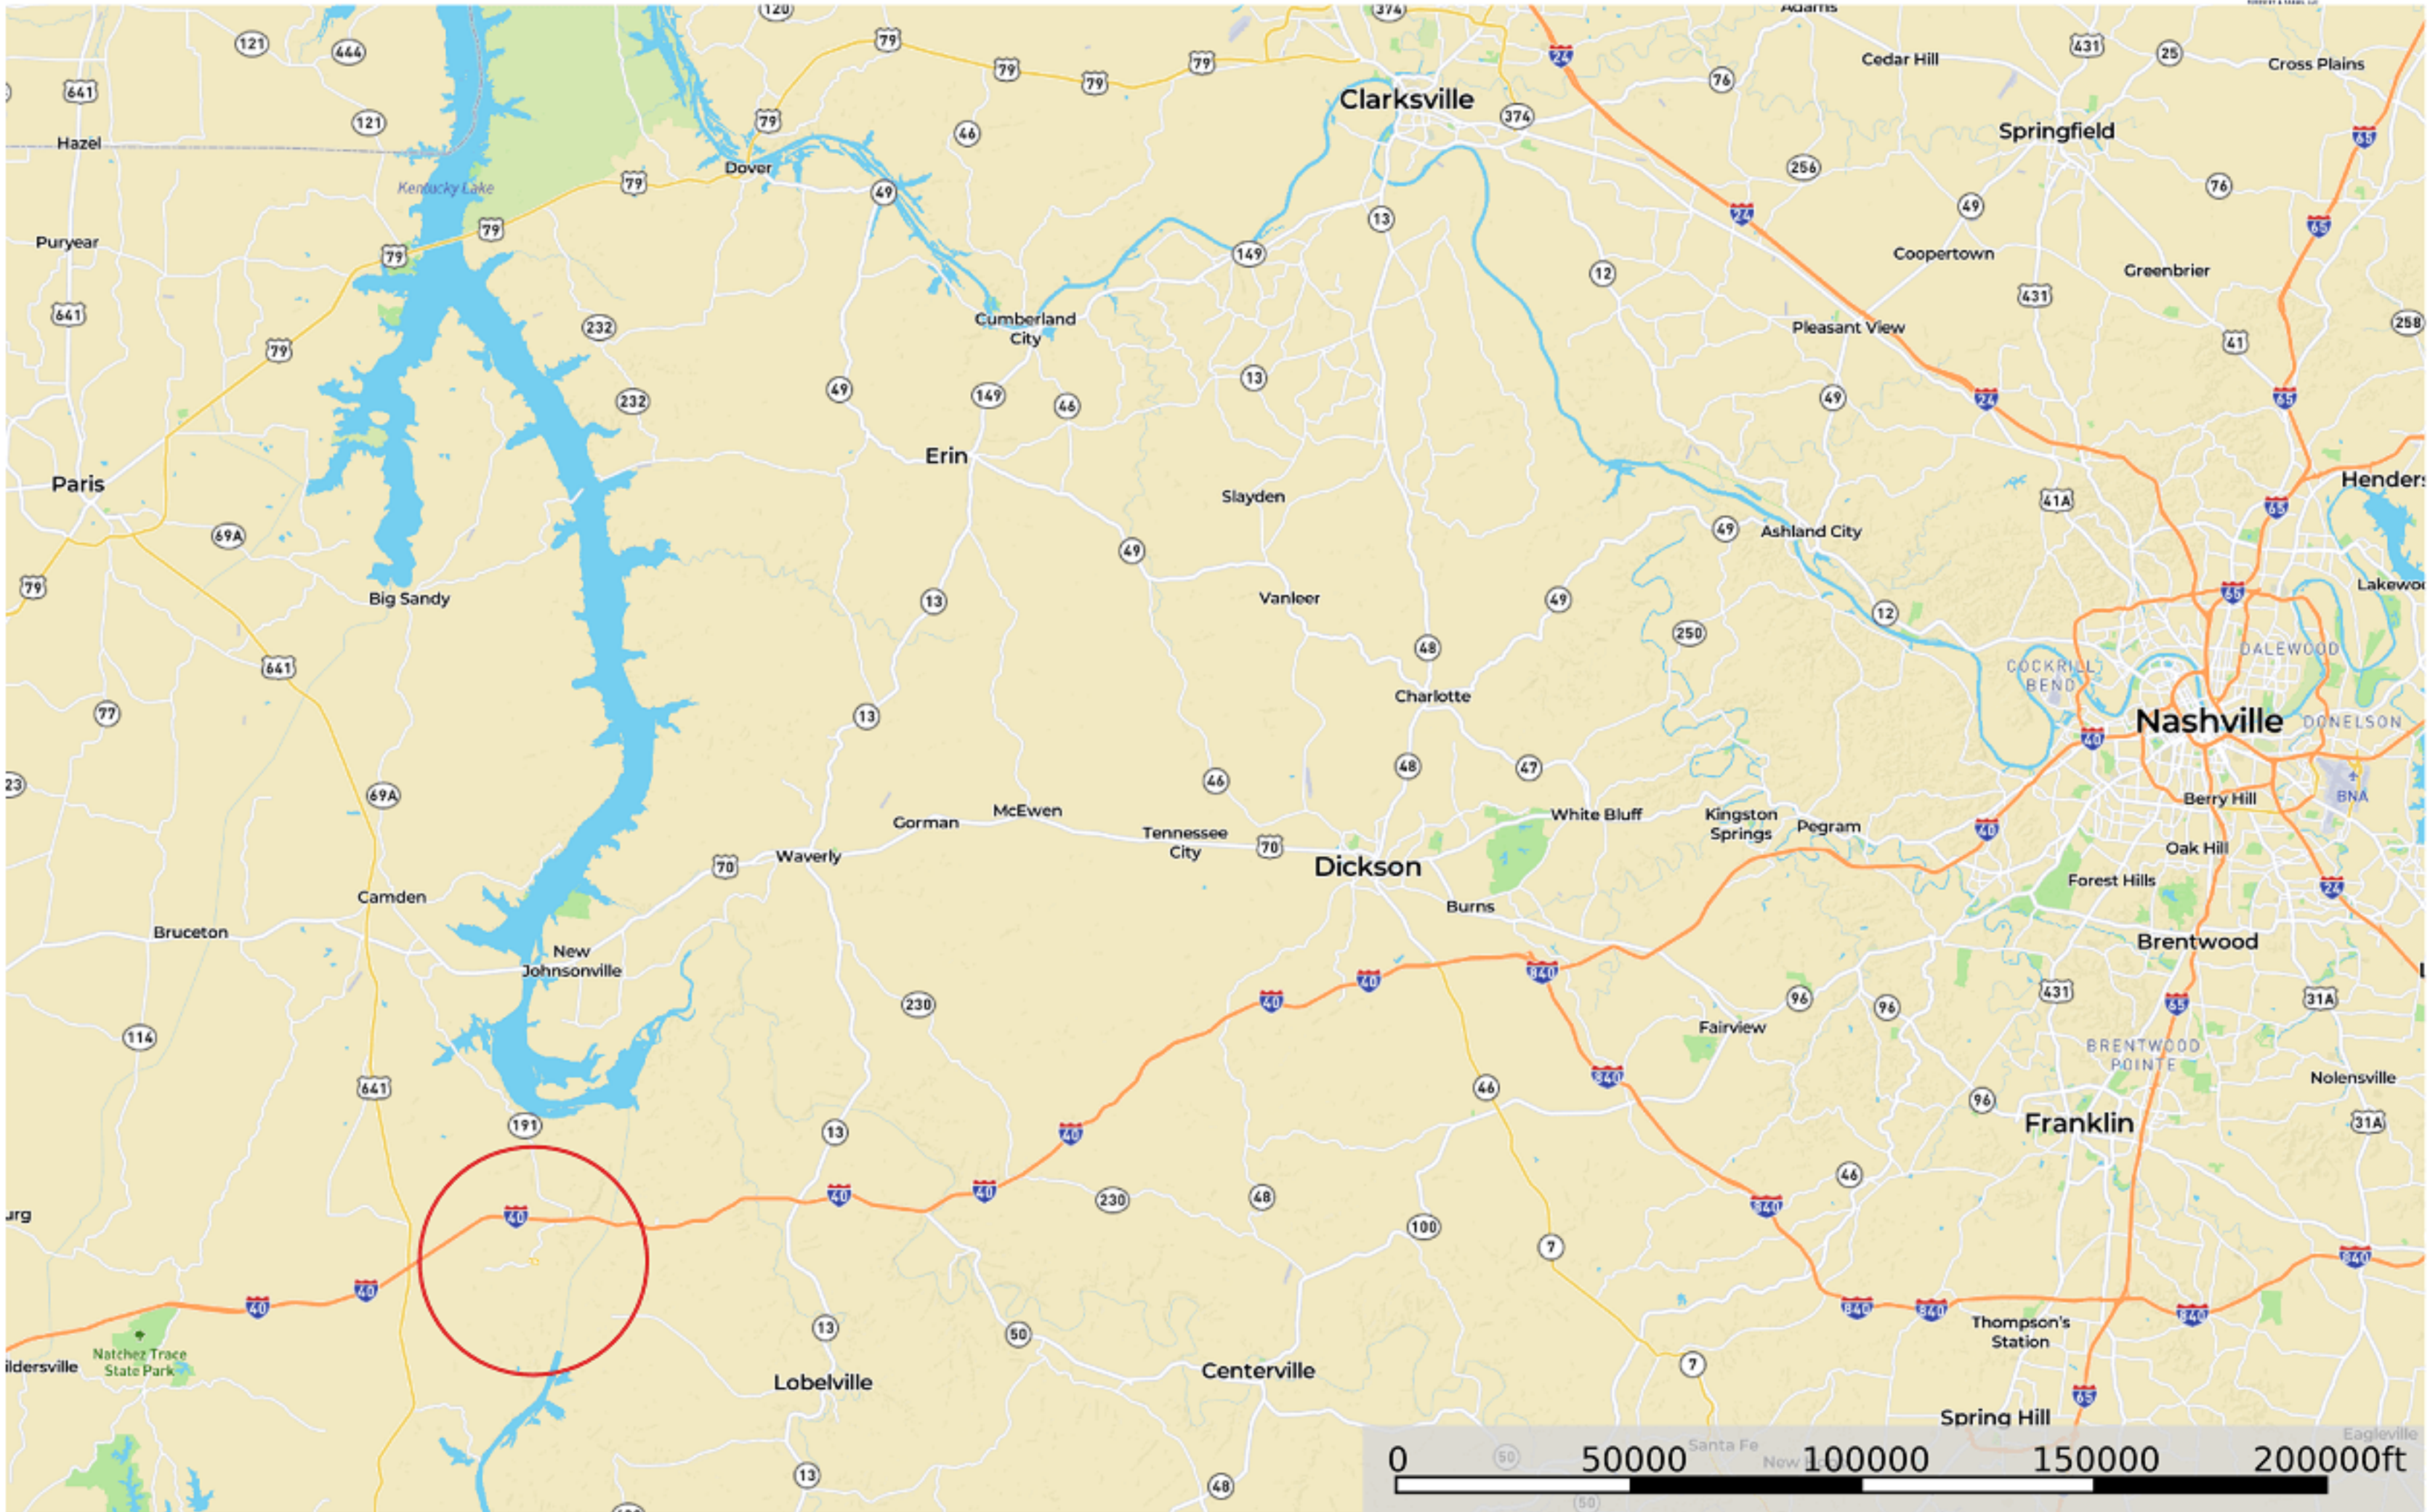

REN06 Ridge Bubble Tract +/-18 acres

Benton County, Tennessee, 18 AC +/-

Boundary General Property

REN06 Ridge Bubble Tract +/-18 acres

Benton County, Tennessee, 18 AC +/-

Boundary

REN06 Ridge Bubble Tract +/-18 acres

Benton County, Tennessee, 18 AC +/-

Boundary

REN06 Ridge Bubble Tract +/-18 acres

Benton County, Tennessee, 18 AC +/-

Boundary

Justin Tapp
P: 662-416-8193

www.goDreamTree.com

410 W. College St., Booneville, MS 38829

Benton County, Tennessee, 18 AC +/-

Boundary

REN06 Ridge Bubble Tract +/-18 acres

Benton County, Tennessee, 18 AC +/-

Boundary

REN06 Ridge Bubble Tract +/-18 acres
Benton County, Tennessee, 18 AC +/-

Boundary