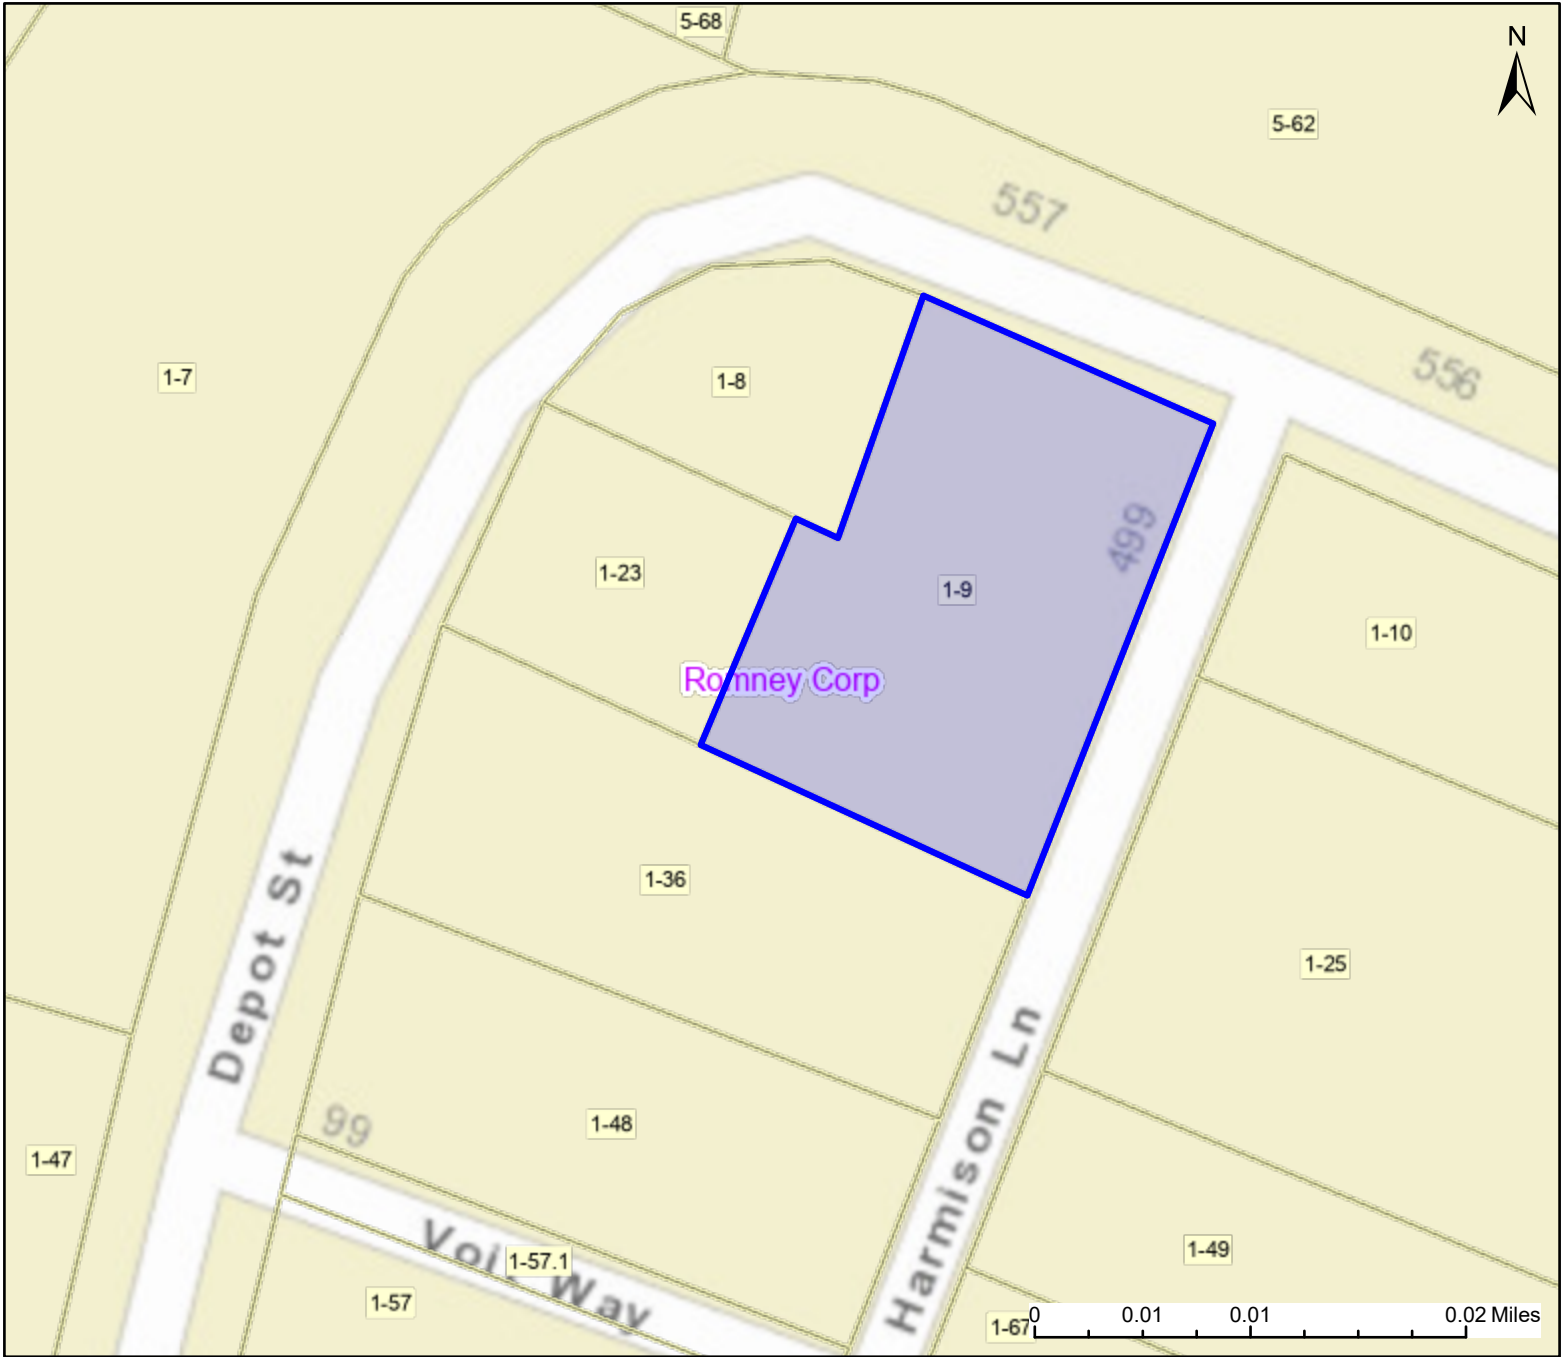

# PARCEL ID: 14-08-0001-0009-0000

### District

 Districts

### Address:

560 DEPOT ST

### Legal Description:

STAUB DEBERRY ADD BLK 3; EASTERN PORTION OF LOT 14 & 15