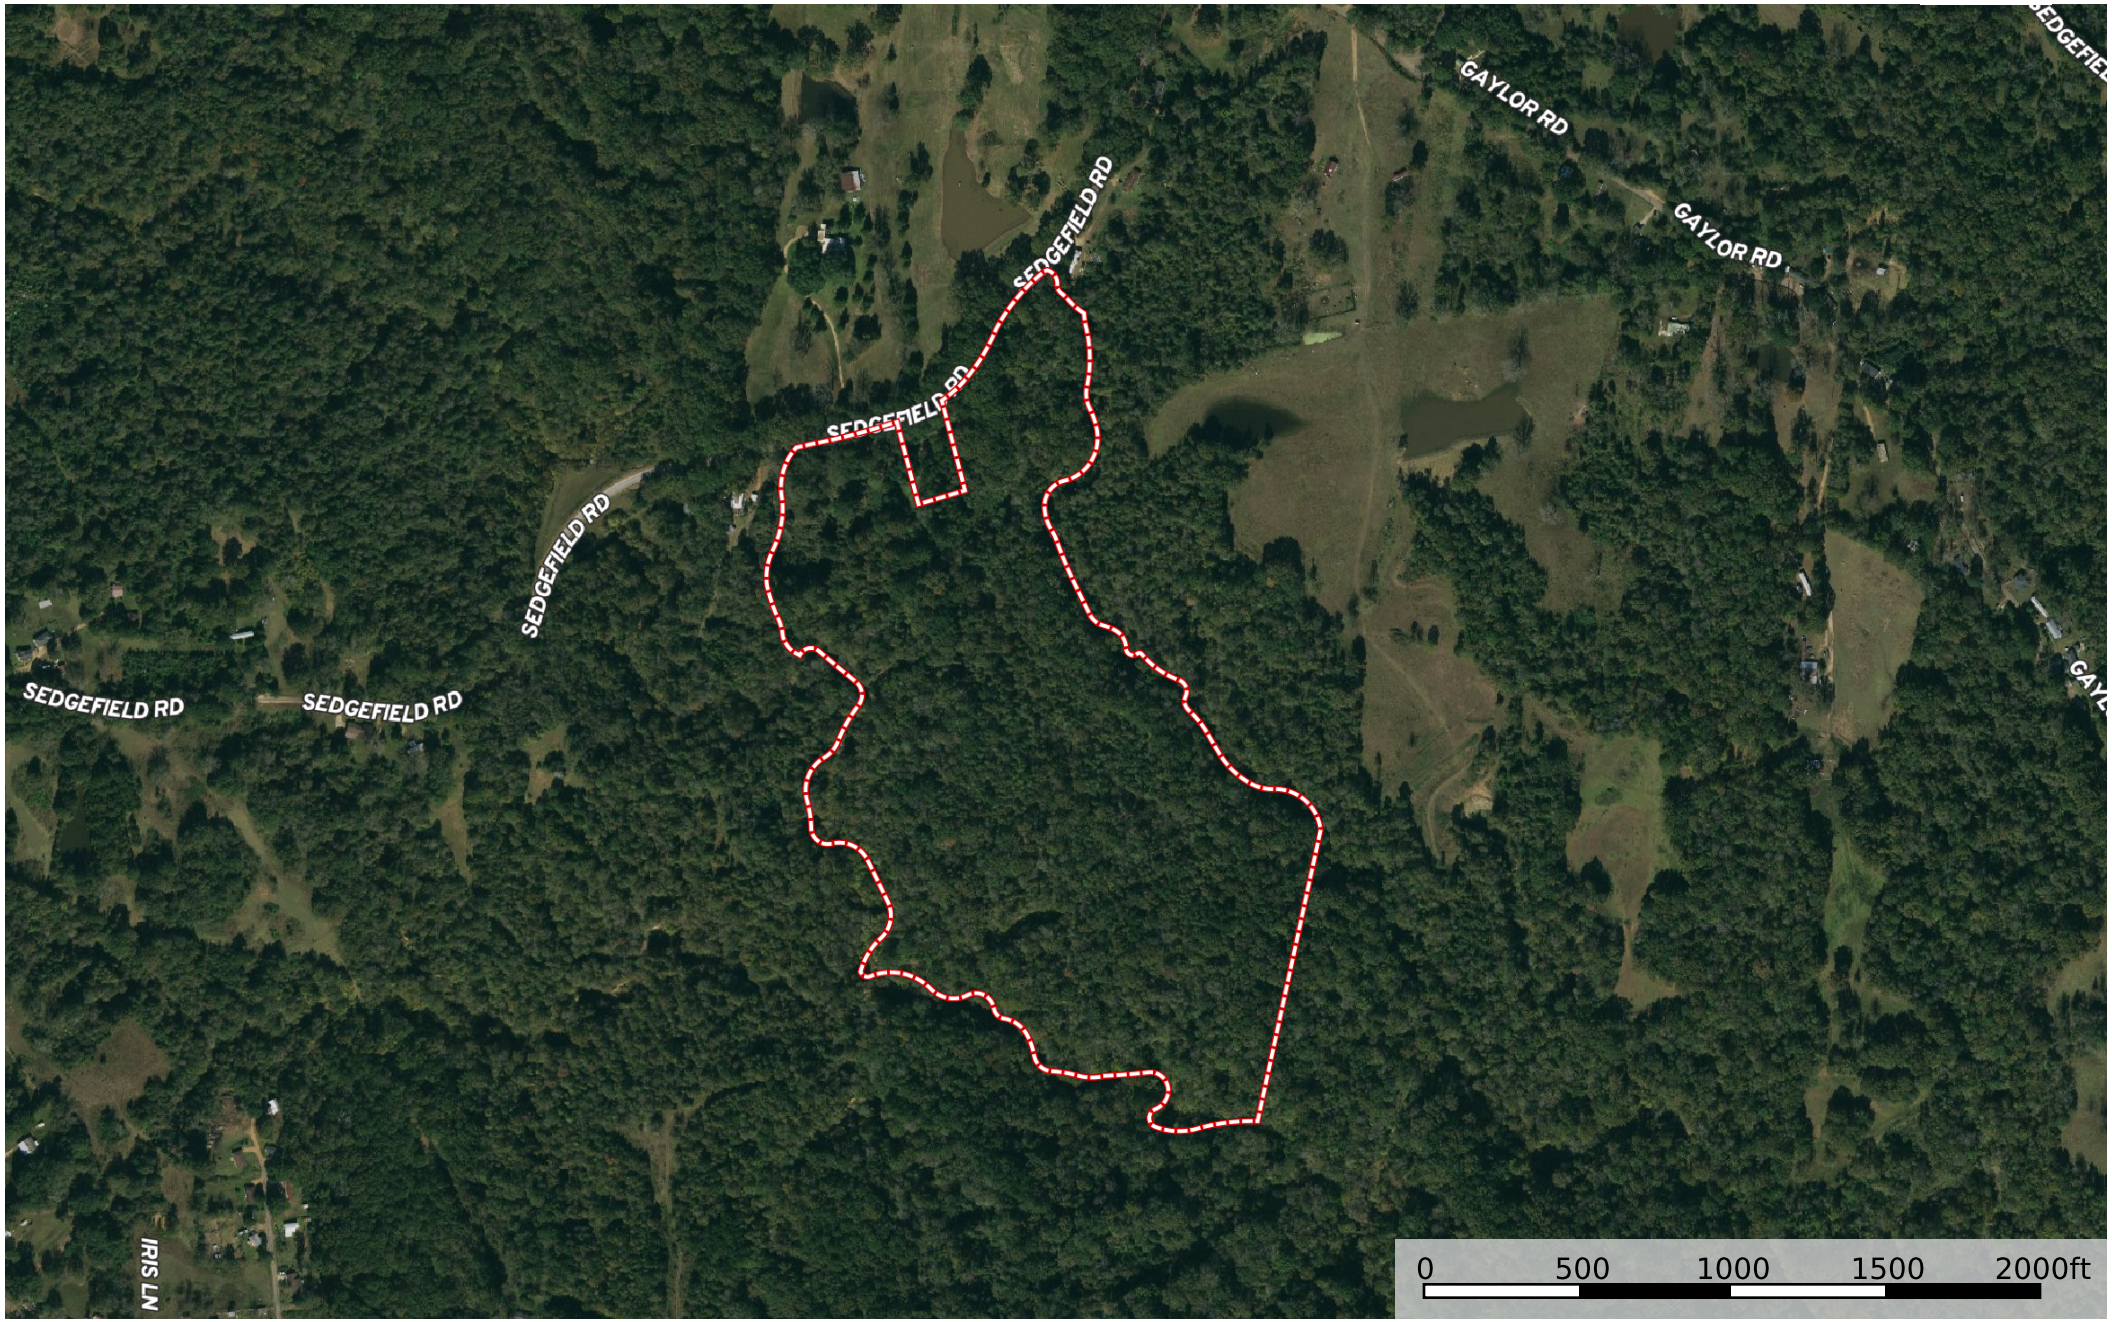

MS - Adams Fontenot/Spinosa 58 acres +/-
Adams County, Mississippi, 58 AC +/-

 Boundary