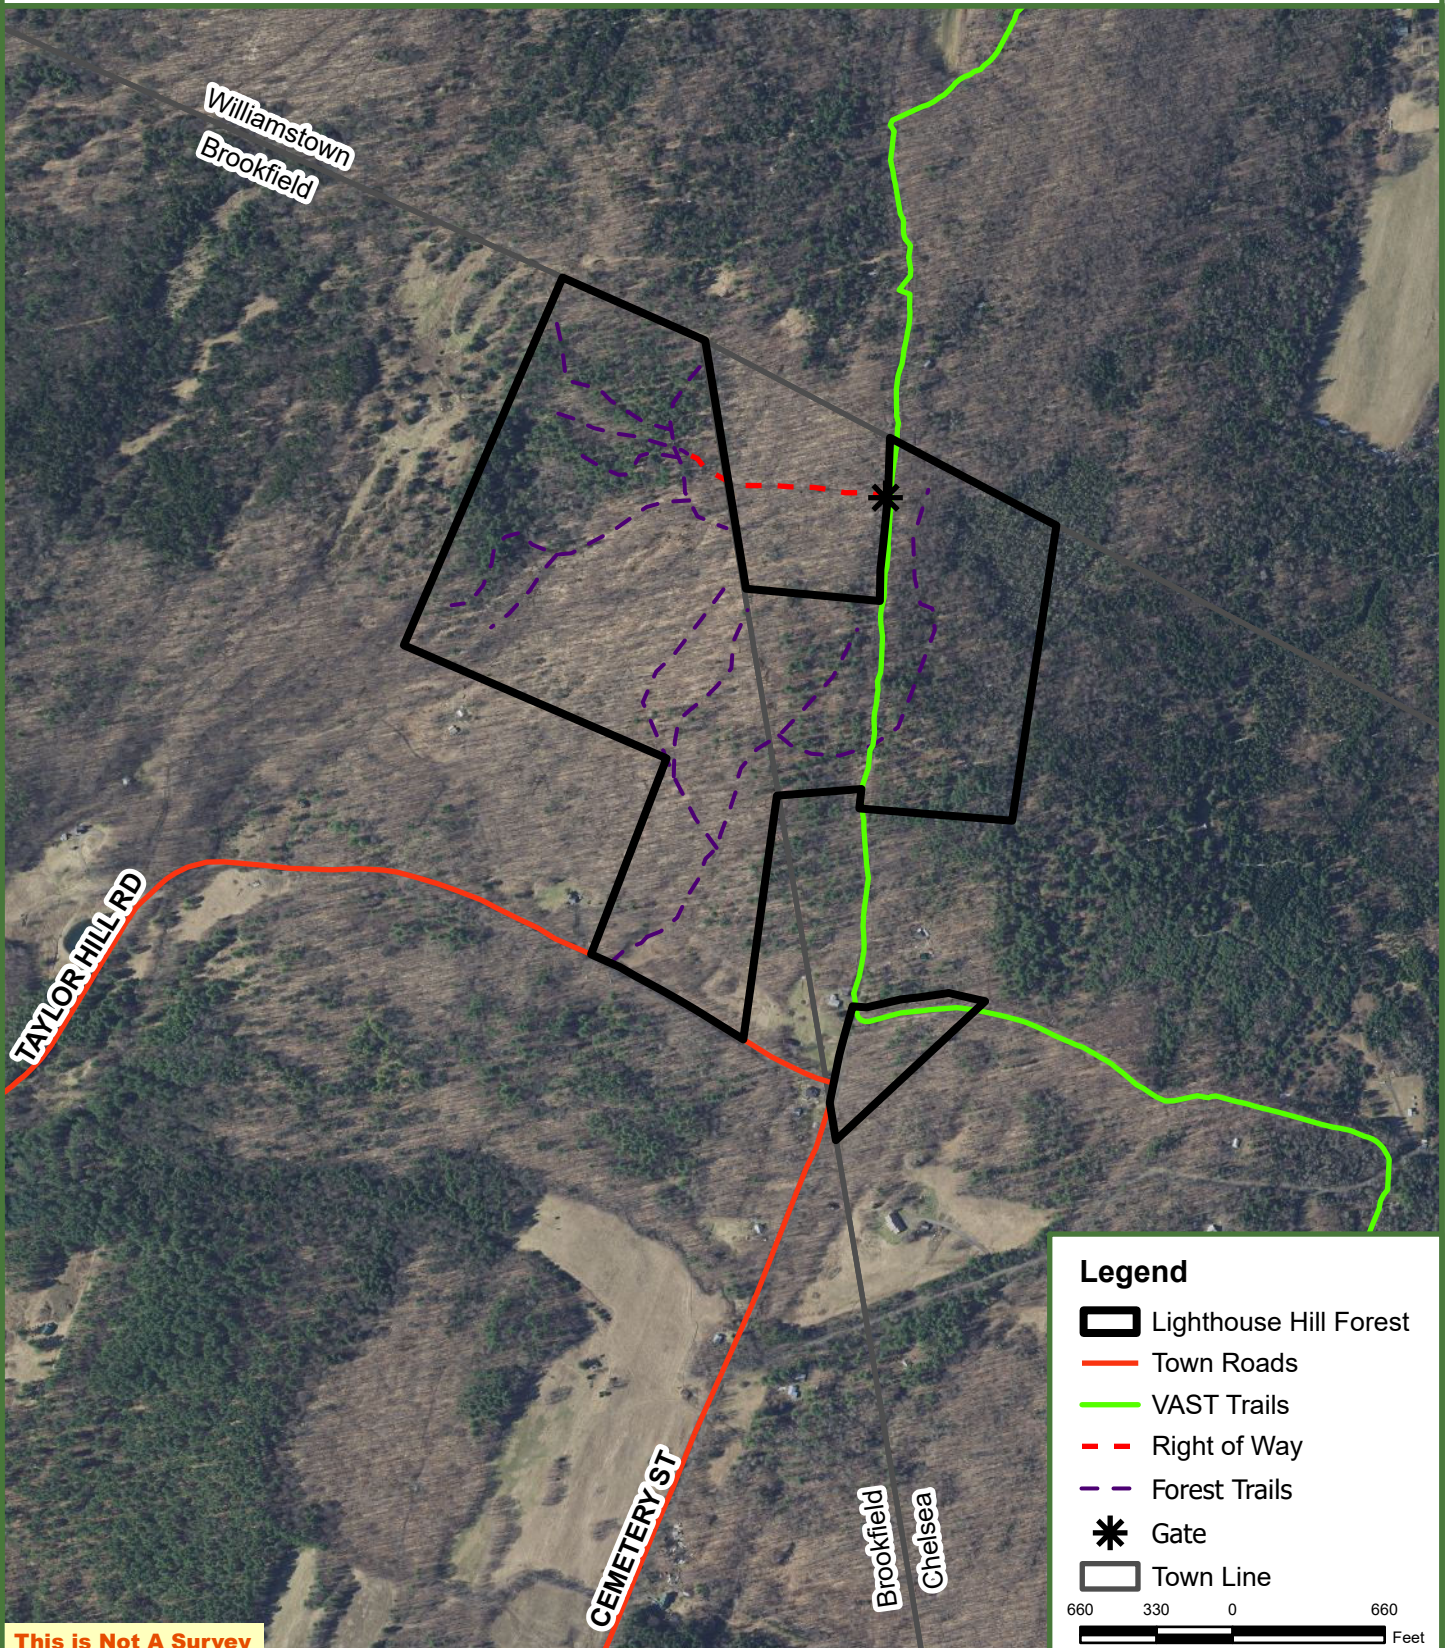

# Lighthouse Hill Forest

99 Grand List Acres  
Brookfield/Chelsea, Orange County, Vermont

**This is Not A Survey**

Map produced from the best available information including town tax maps, hand held GPS data, aerial photography and reference information obtained from publicly available GIS sources, and the owner. Boundary lines portrayed on this map are approximate and could be different than the actual location of boundaries found in the field.