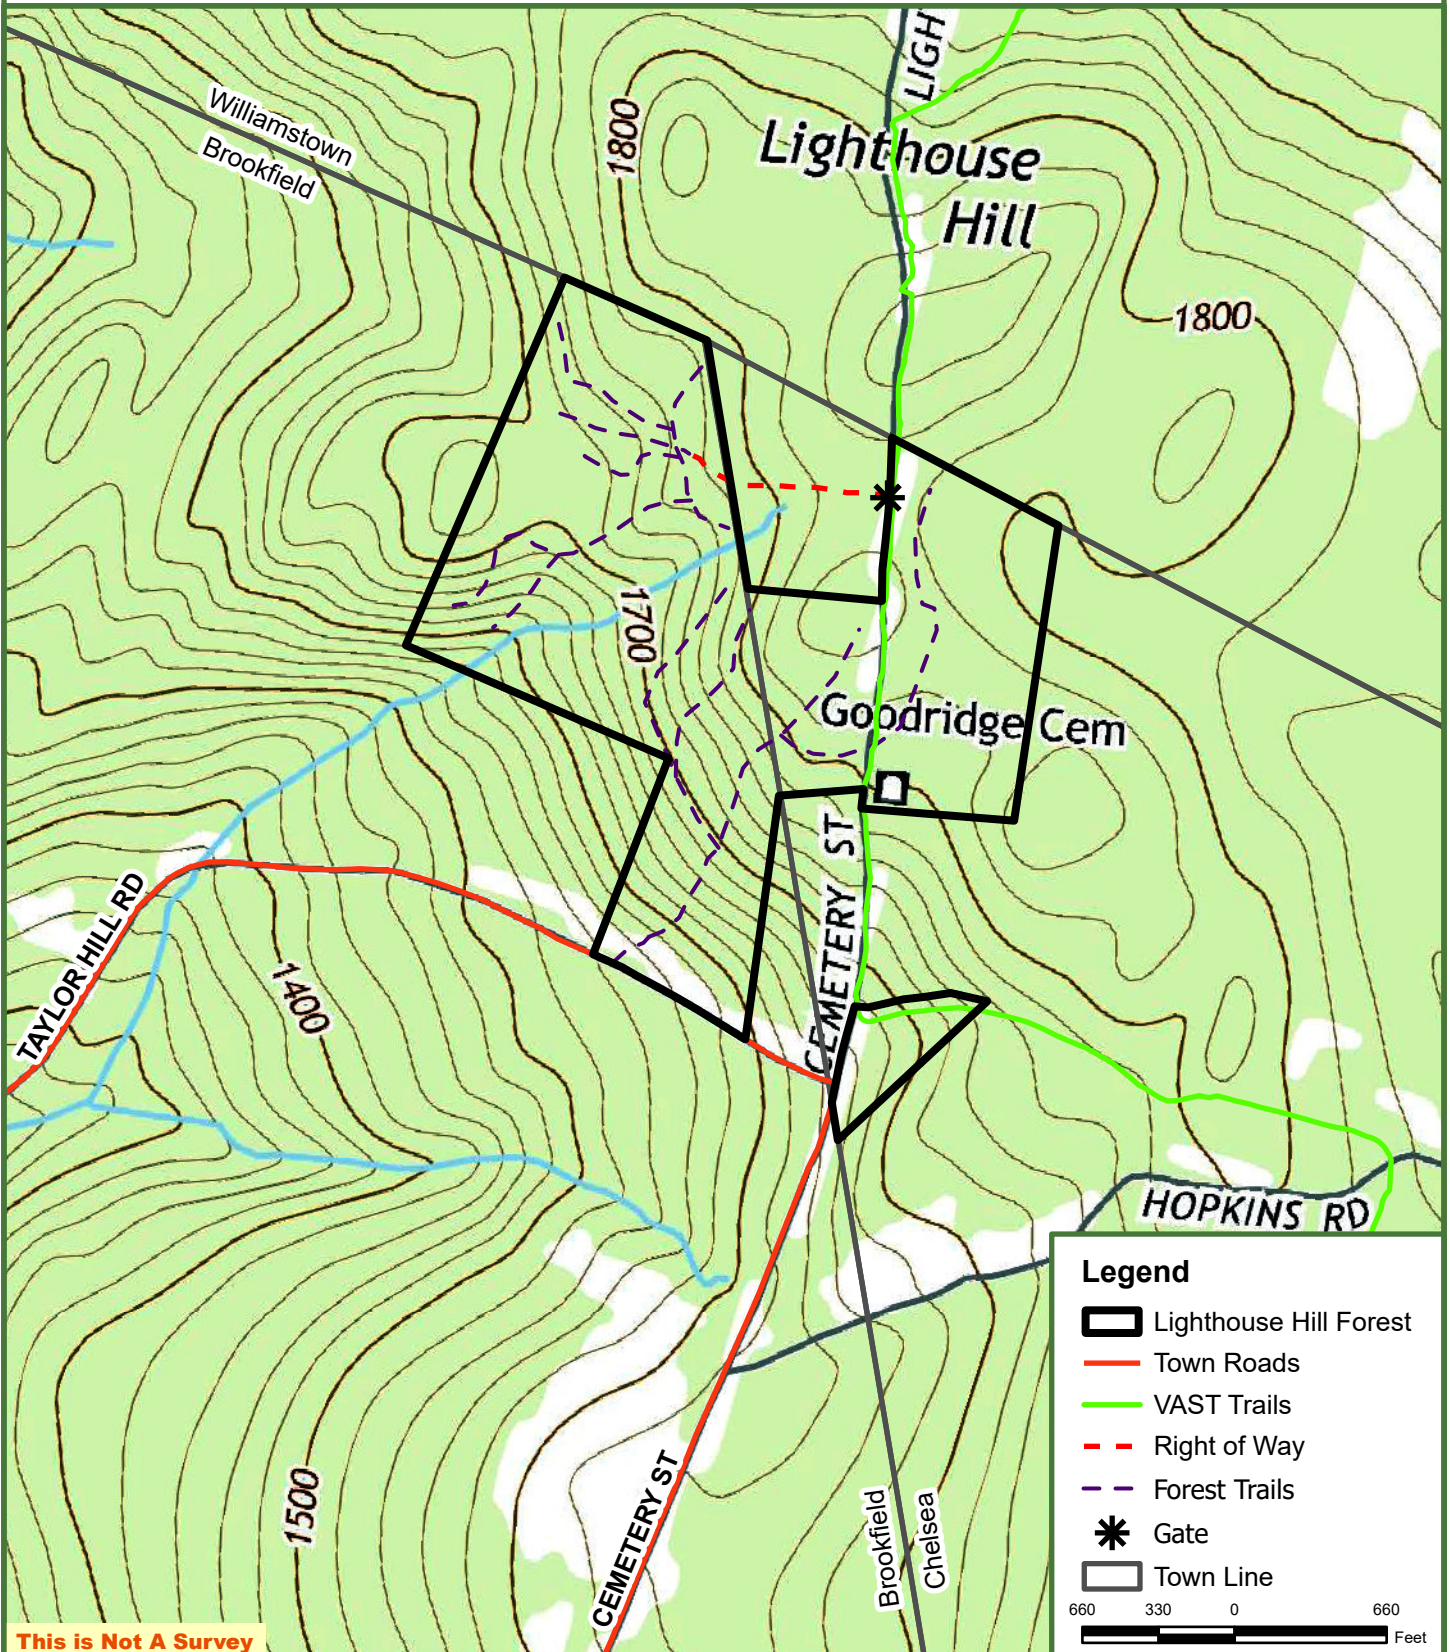

# Lighthouse Hill Forest

99 Grand List Acres  
Brookfield/Chelsea, Orange County, Vermont

This is Not A Survey

Map produced from the best available information including town tax maps, hand held GPS data, aerial photography and reference information obtained from publicly available GIS sources, and the owner. Boundary lines portrayed on this map are approximate and could be different than the actual location of boundaries found in the field.