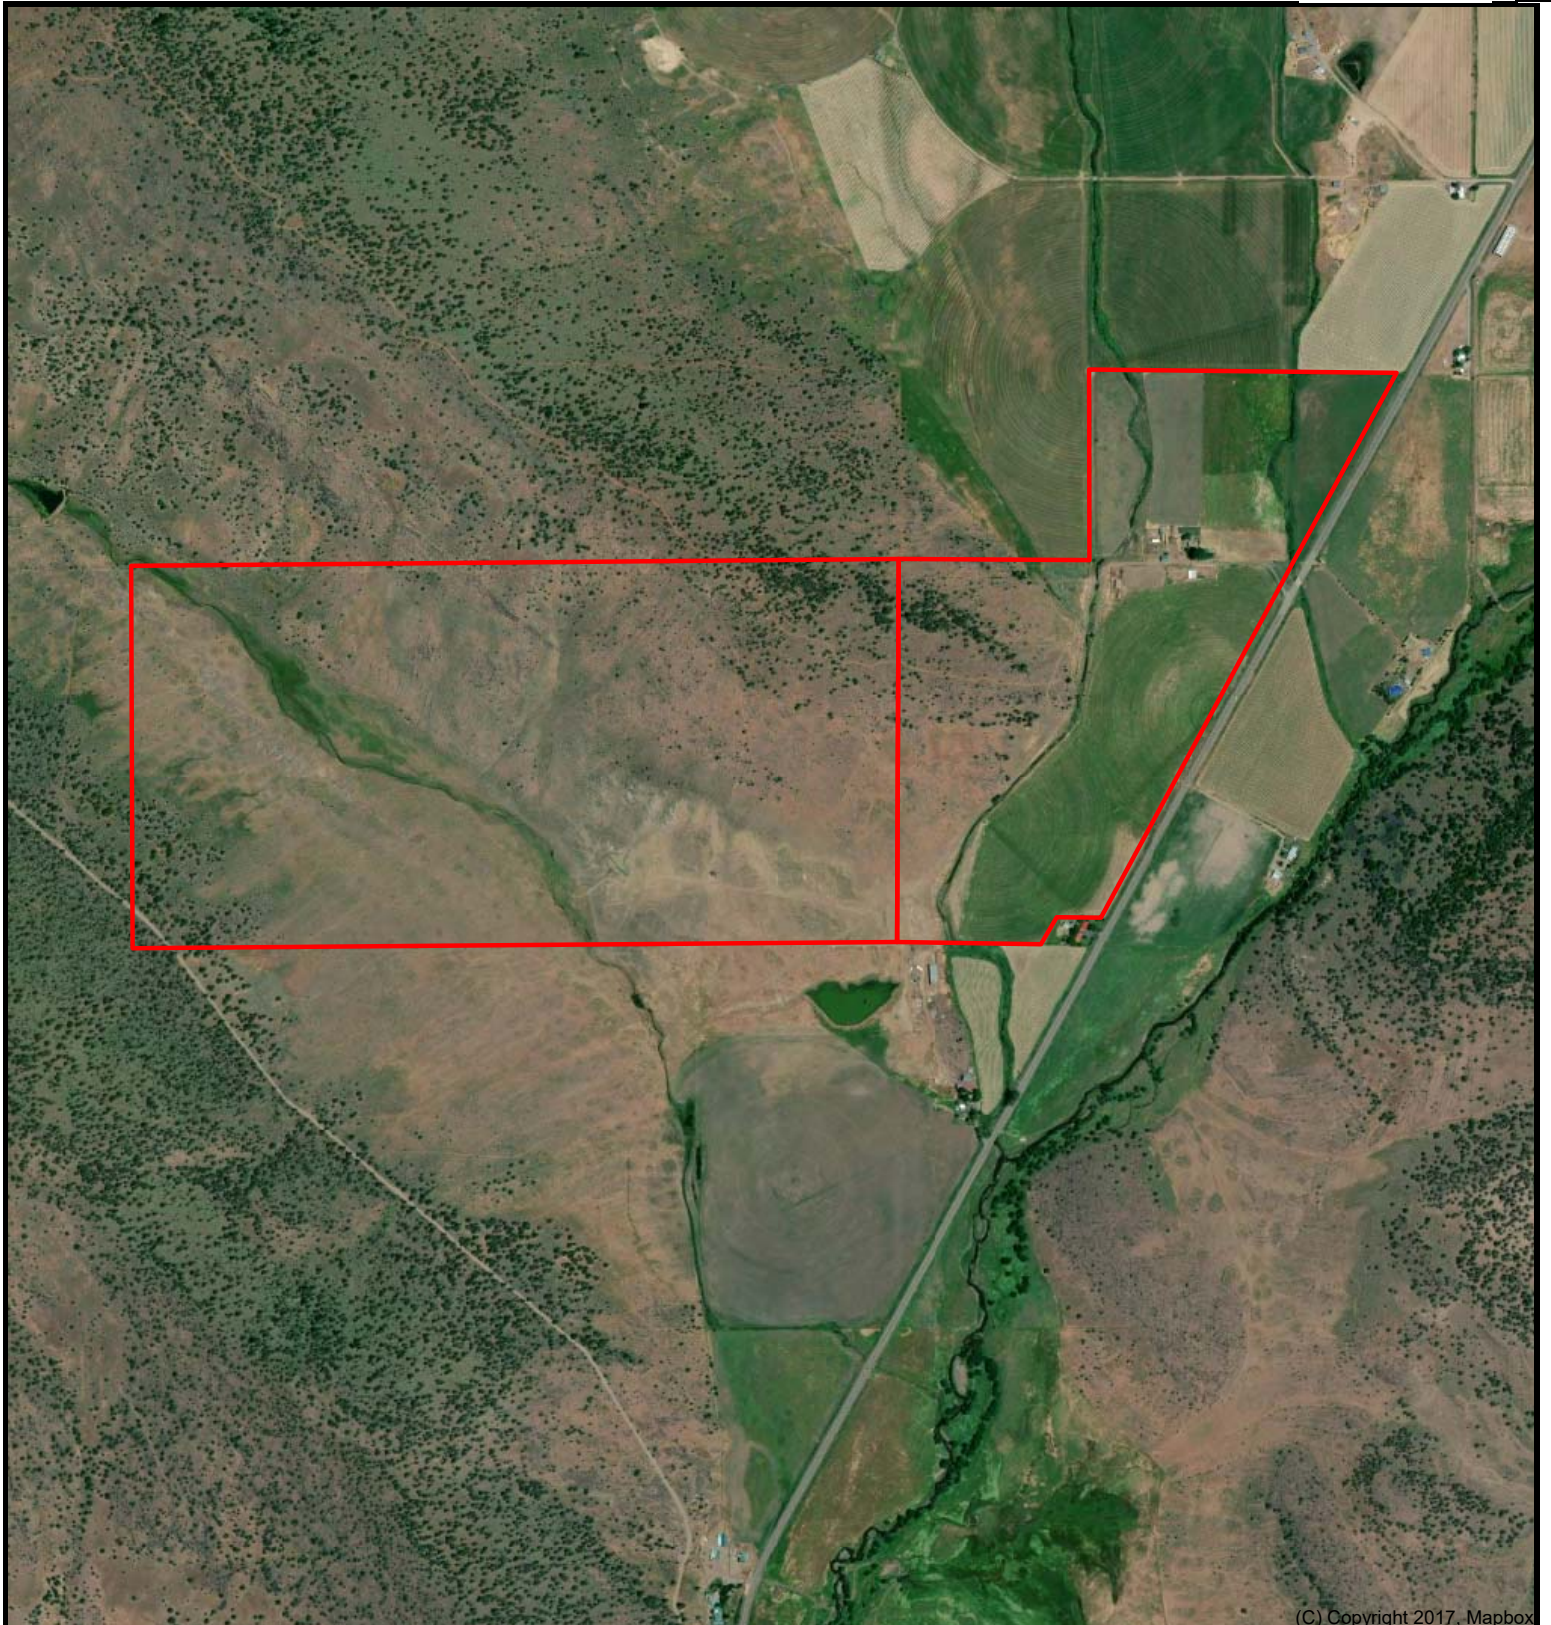

DeForest Ranch

500 acres +/-
Modoc County, CA

Bill Wright
Shasta Land Services, Inc..
530-941-8100
billwright@ranch-lands.com
www.ranch-lands.com

TNP 23039

N

(C) Copyright 2017, Mapbox

DISCLAIMER: The information contained herein is as obtained by this broker from sellers, owners, or other sources. This information is considered reliable, neither this broker nor owners make any guarantee, warranty or representation as to correctness of any data or descriptions and the accuracy of such statements. The correctness and / or accuracy of any and all statements should be determined through independent investigation made by the prospective purchaser. Any offer for sale is subject to prior sale, errors and omissions, change of price, terms or other conditions or withdrawal from sale in whole or in part, by seller without notice and at the sole discretion of seller. Readers are urged to form their own independent conclusions and evaluations in consultation with legal counsel, accountants, and/or investment advisors concerning and all material contained herein.