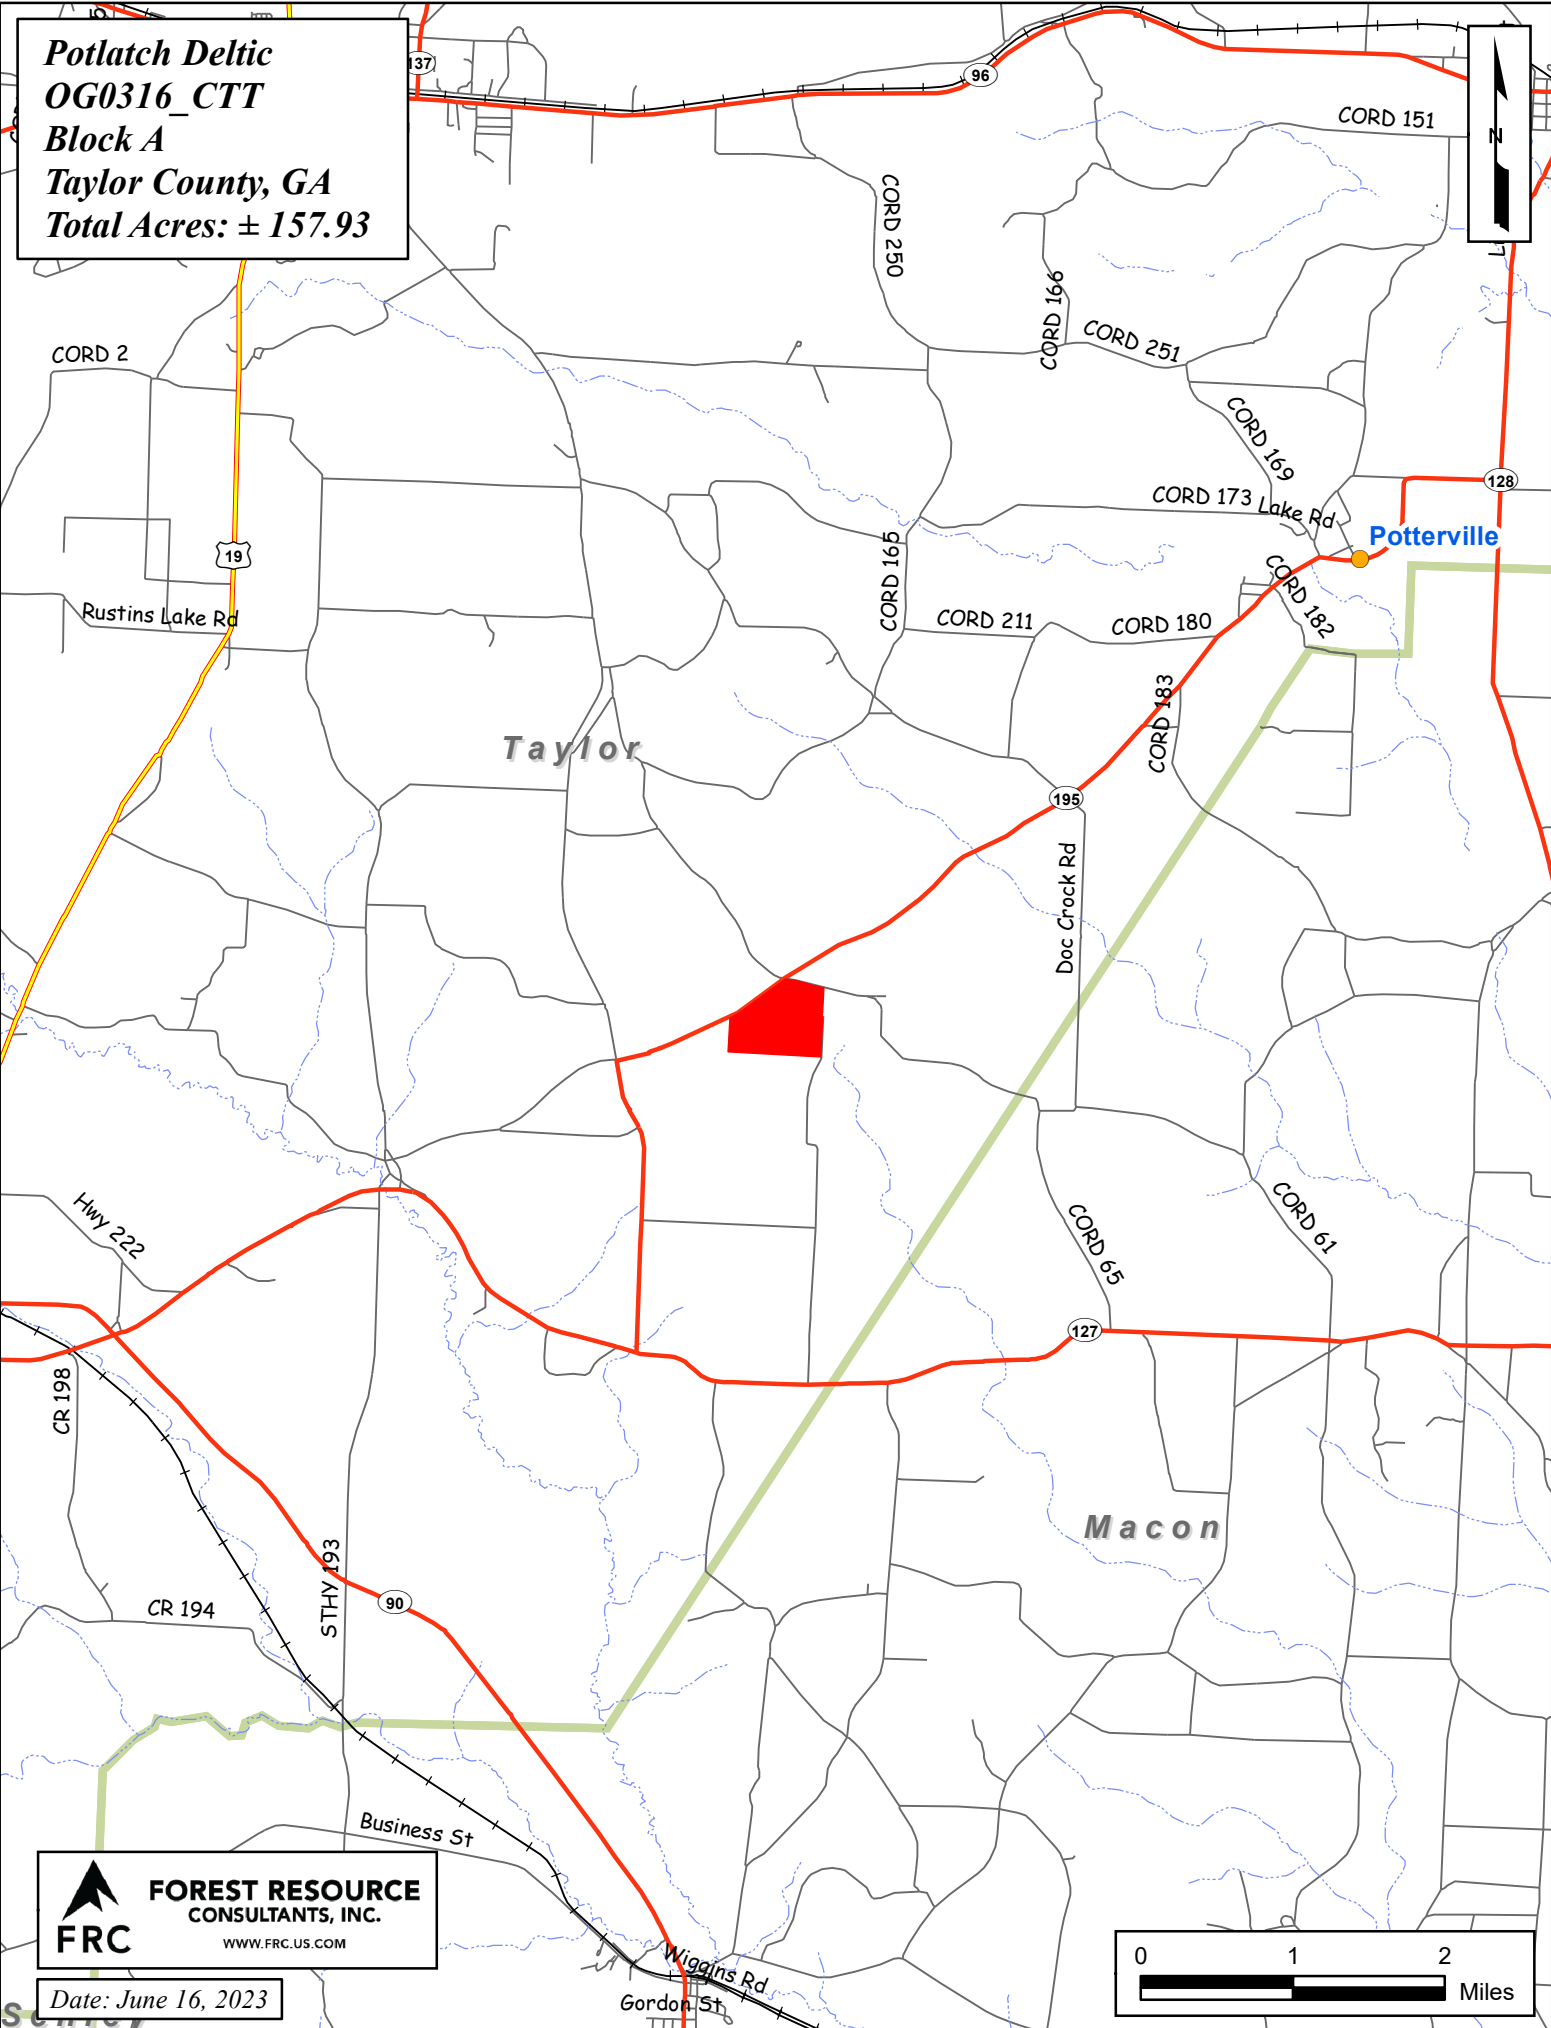

Potlatch Deltic
OG0316_CTT
Block A
Taylor County, GA
Total Acres: ± 157.93

 **FOREST RESOURCE CONSULTANTS, INC.**
WWW.FRC.US.COM

Date: June 16, 2023