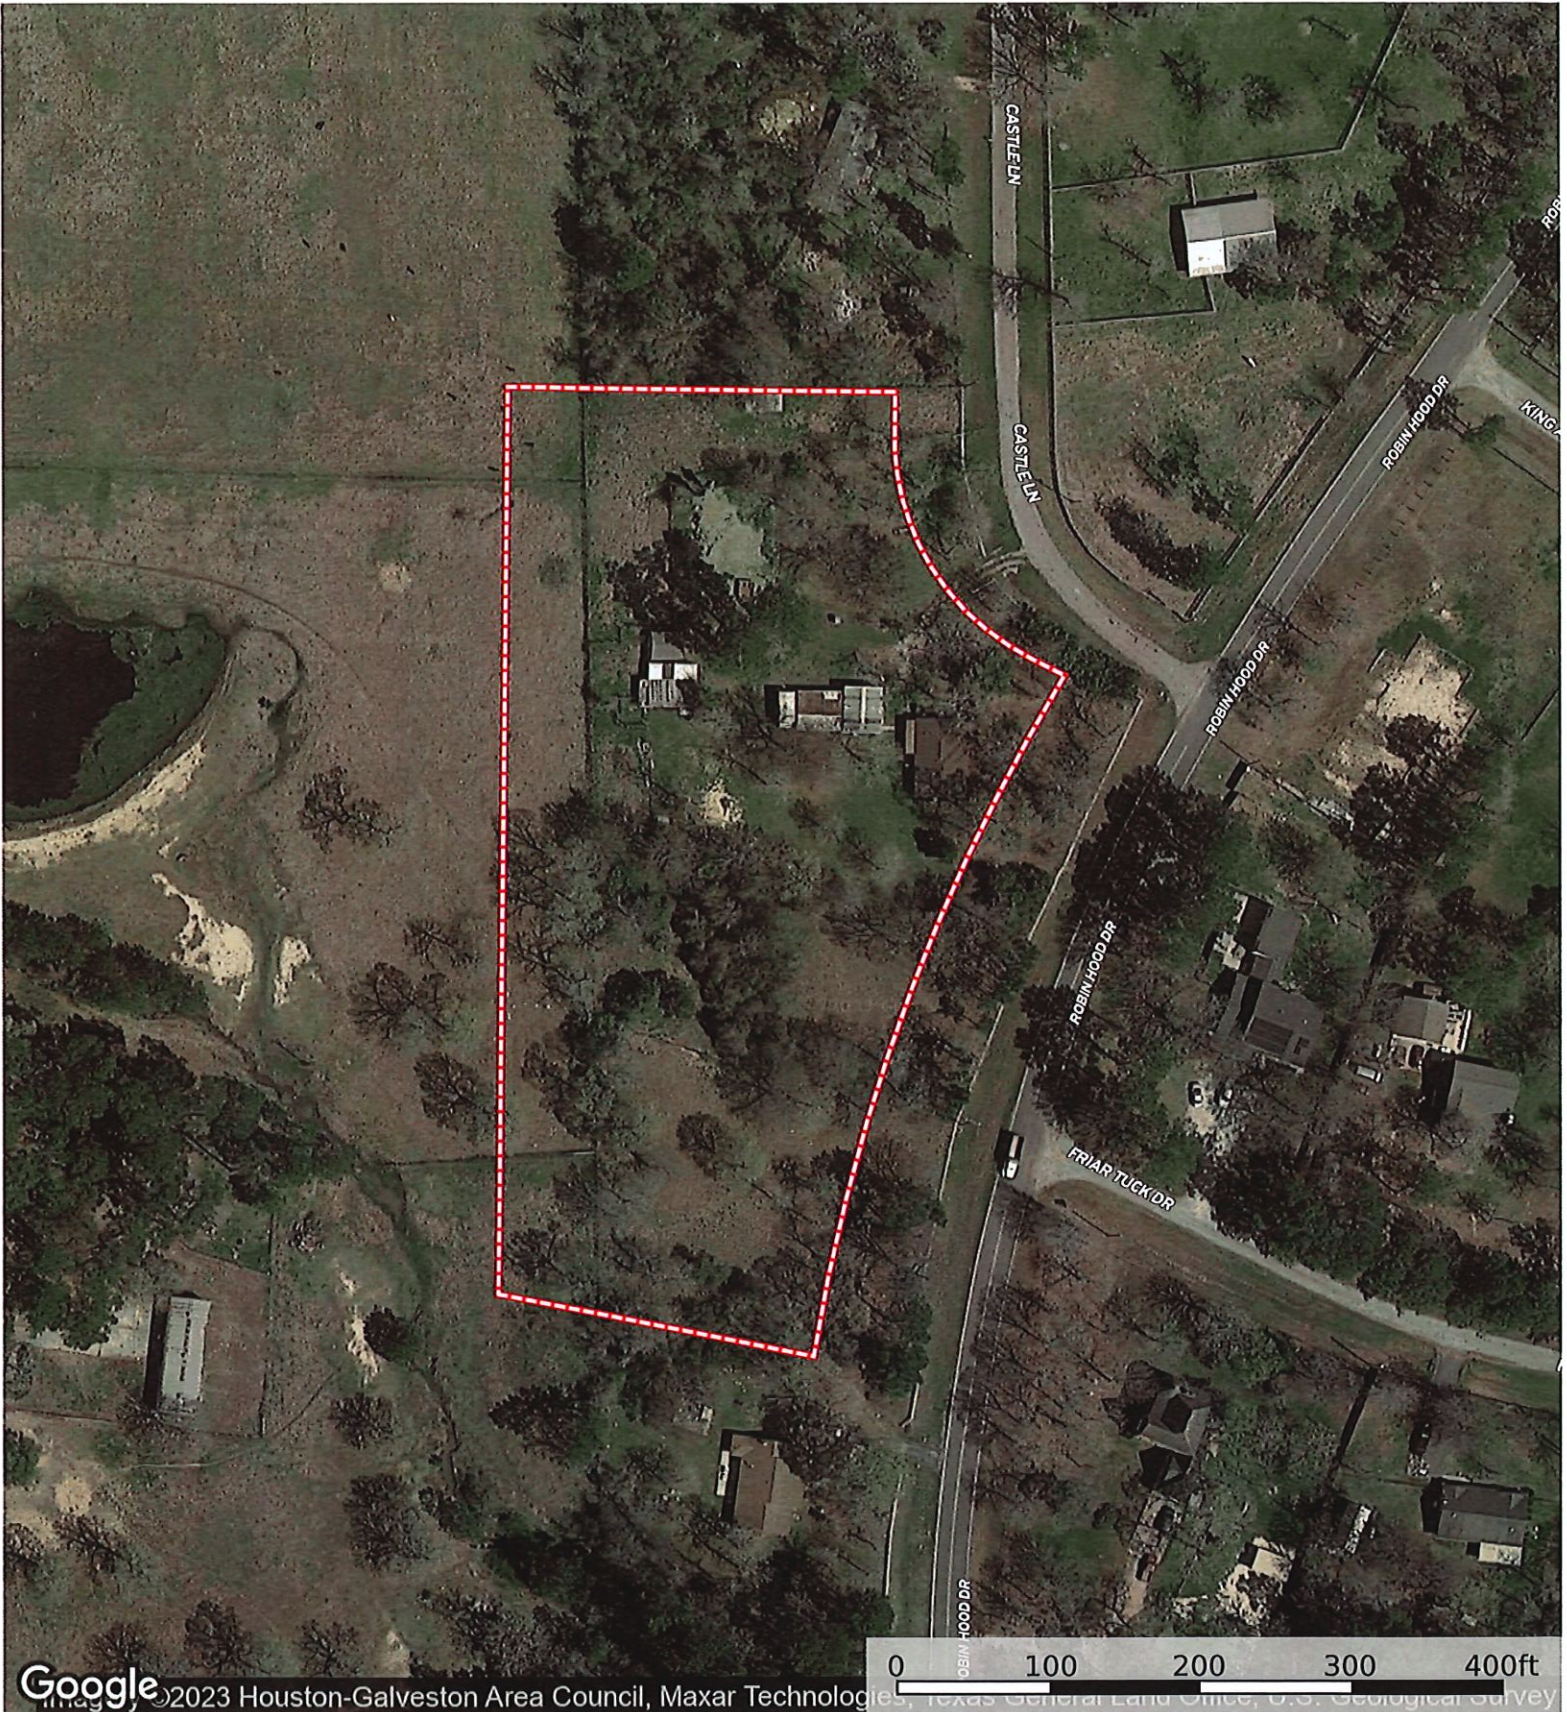

SUBJECT

New Hwy 290

24999 Robinhood Ln.
Waller County, Texas, AC +/-

Google

©2023 Houston-Galveston Area Council, Maxar Technologies, Texas General Land Office, U.S. Geological Survey

Boundary

id. The information contained herein was obtained from sources deemed to be reliable. Land id™ Services makes no warranties or guarantees as to the completeness or accuracy thereof.

24999 Robinhood Ln.
 Waller County, Texas, AC +/-