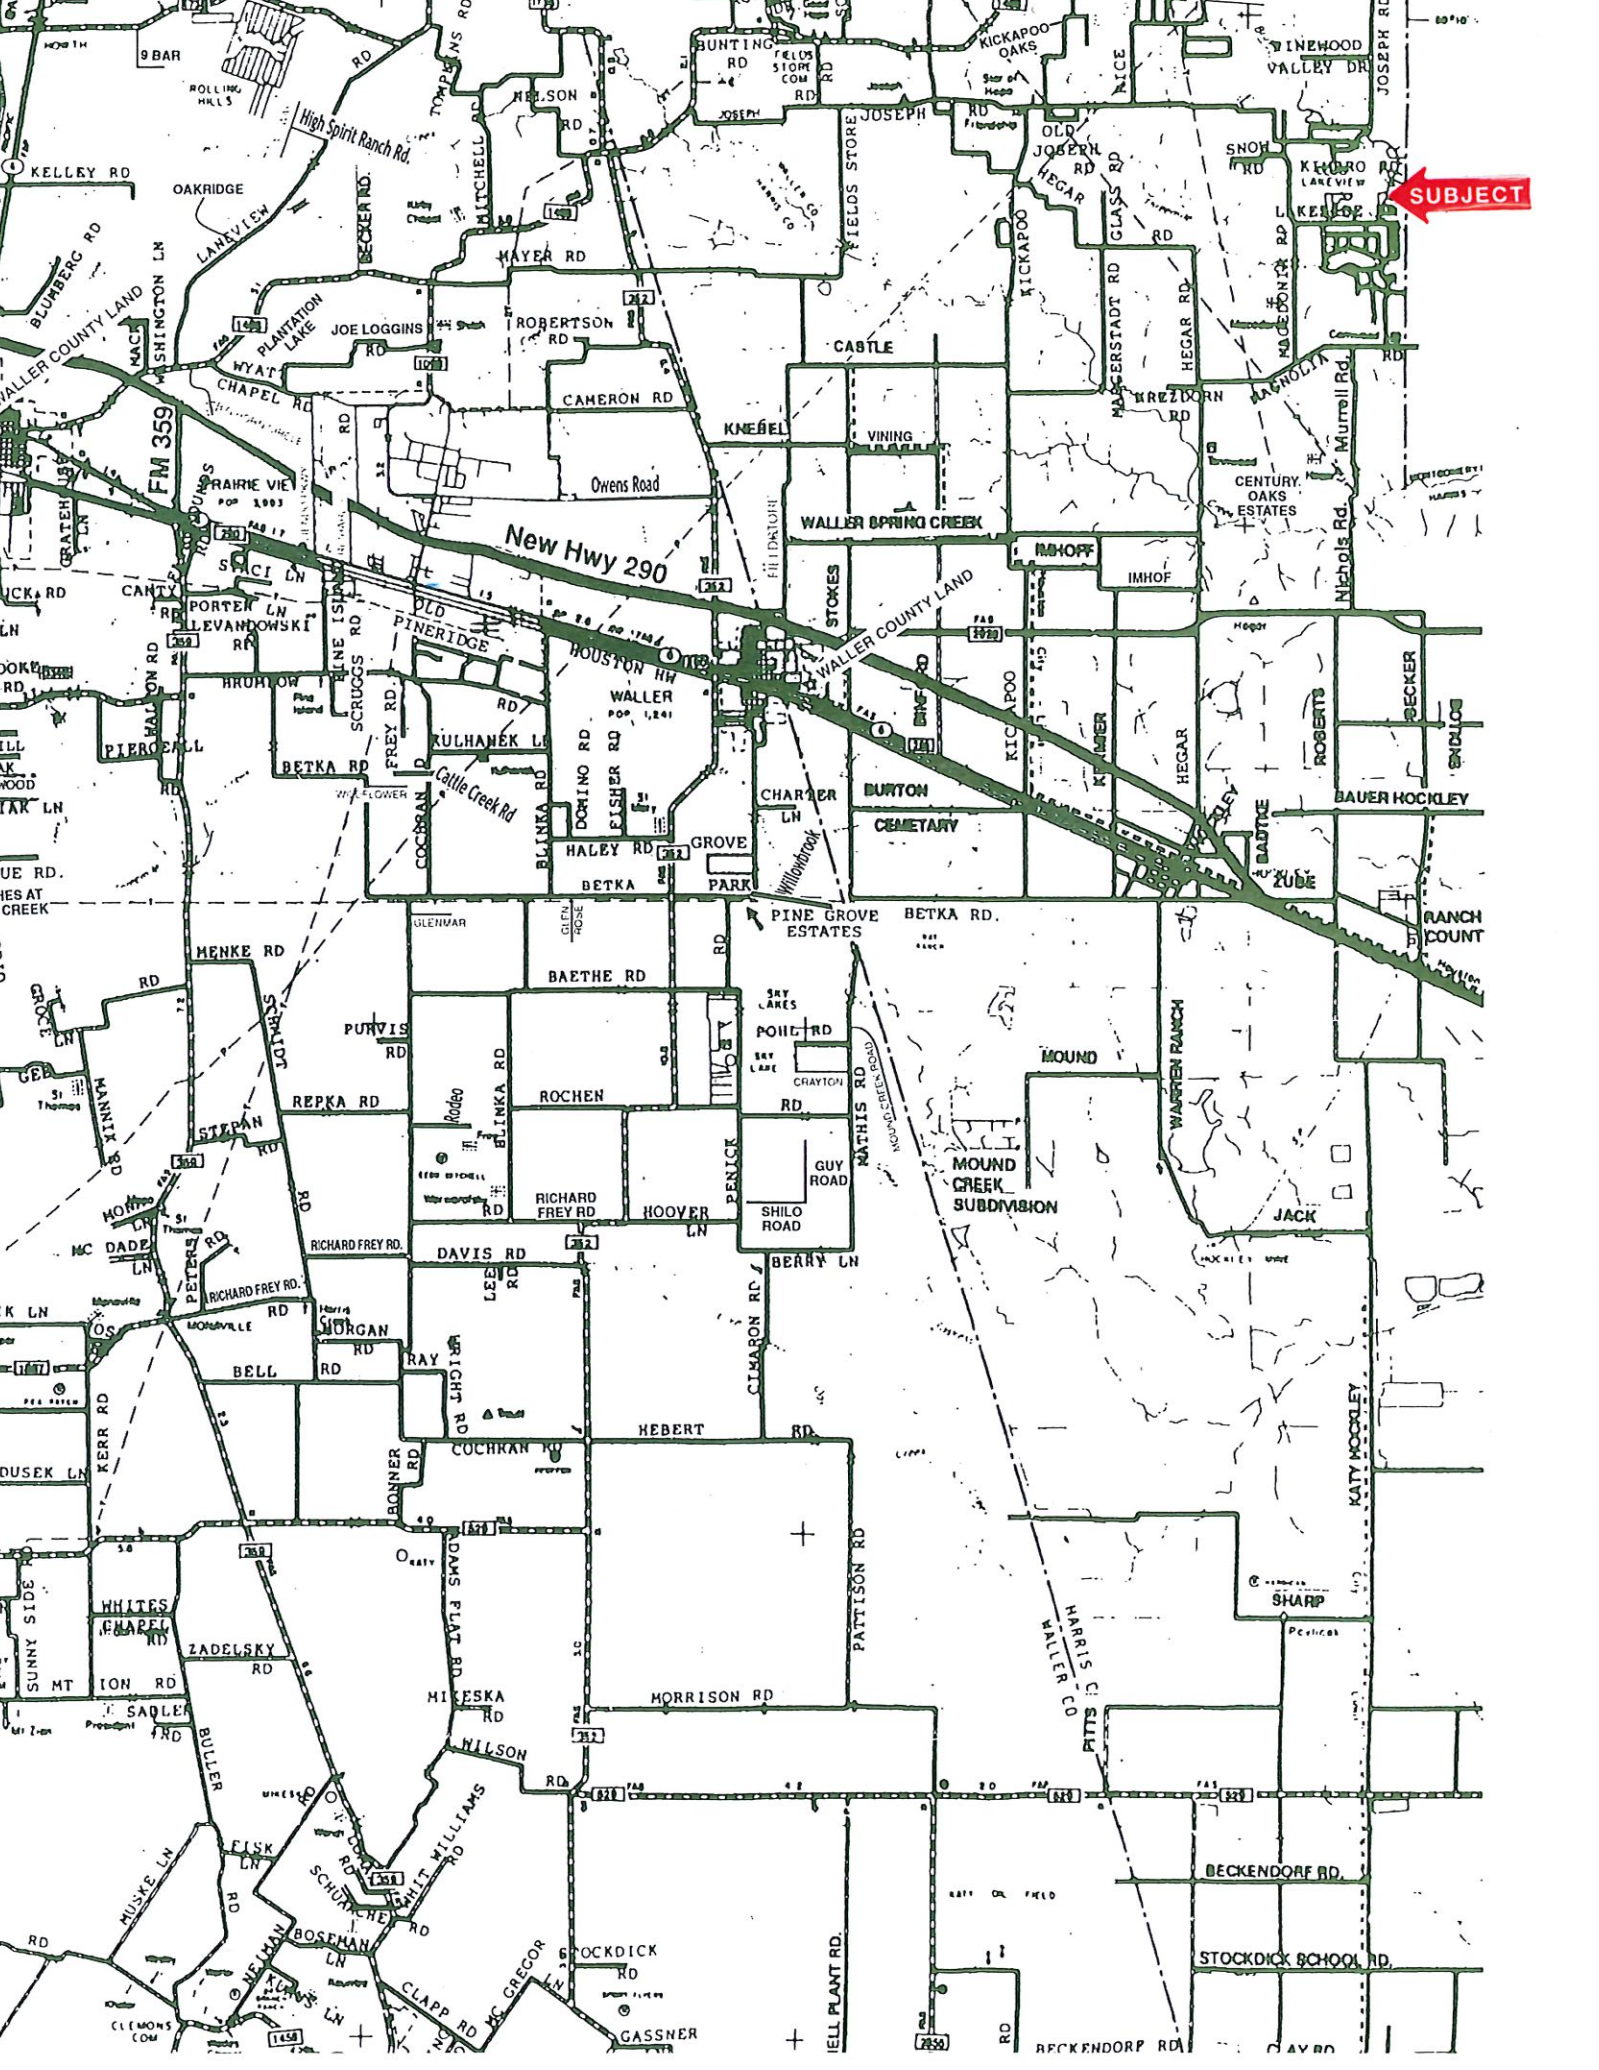

SUBJECT

New Hwy 290

24999 Robinhood Ln.
Waller County, Texas, AC +/-

Google

©2023 Houston-Galveston Area Council, Maxar Technologies, Texas General Land Office, U.S. Geological Survey

Boundary

id. The information contained herein was obtained from sources deemed to be reliable. Land id™ Services makes no warranties or guarantees as to the completeness or accuracy thereof.

24999 Robinhood Ln.
 Waller County, Texas, AC +/-