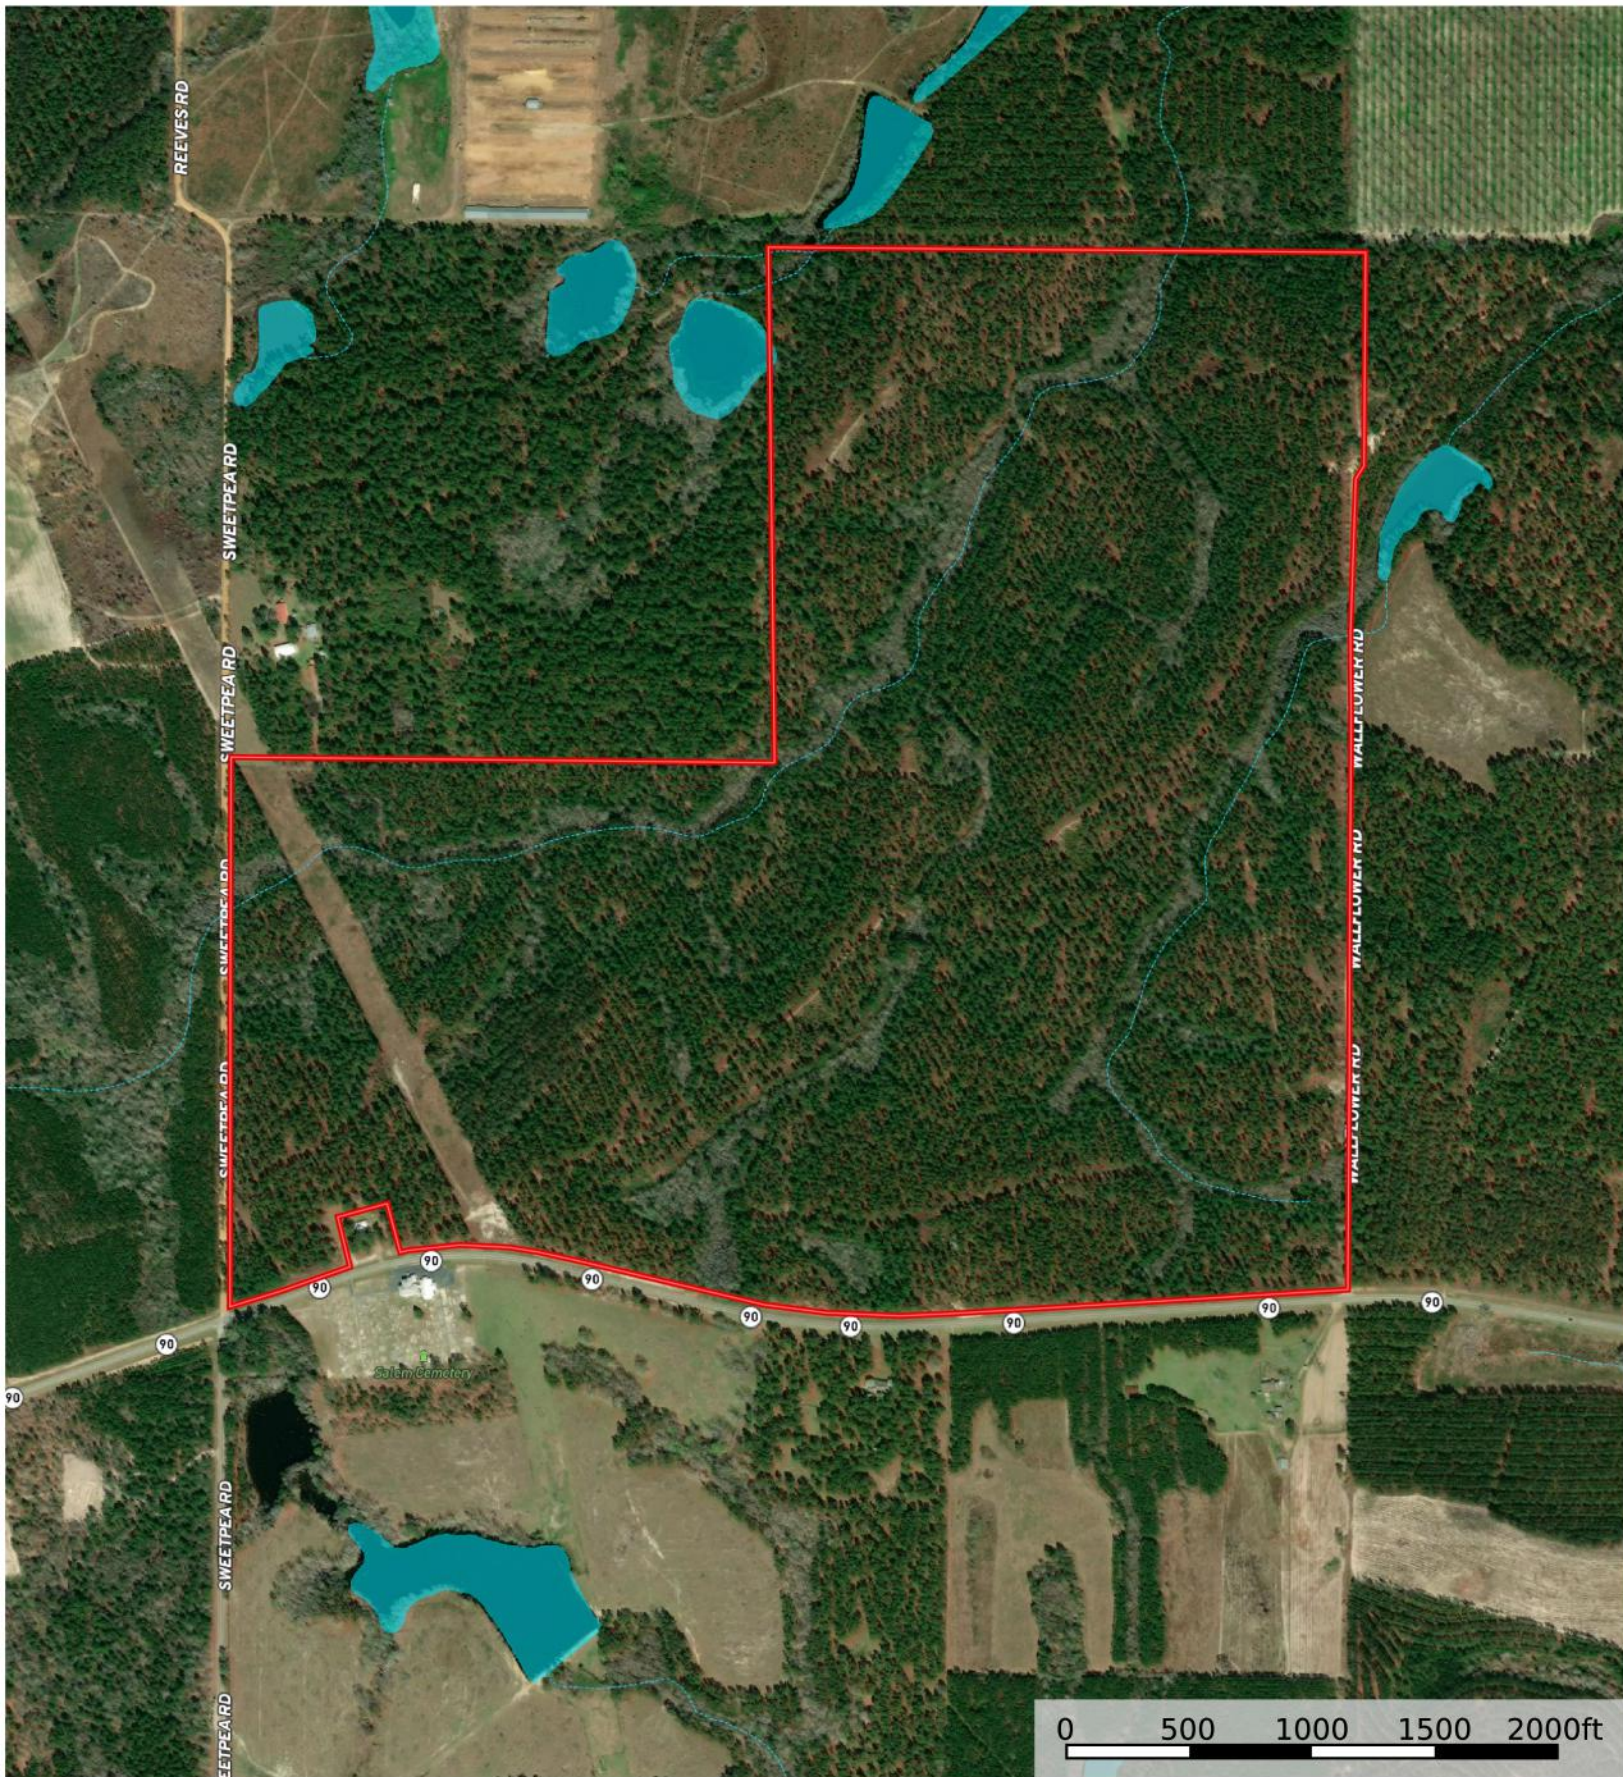

Salem Church Road ~ Aerial

Ben Hill County, Georgia, 341.88 AC +/-

- Boundary
- Stream, Intermittent
- River/Creek
- Water Body