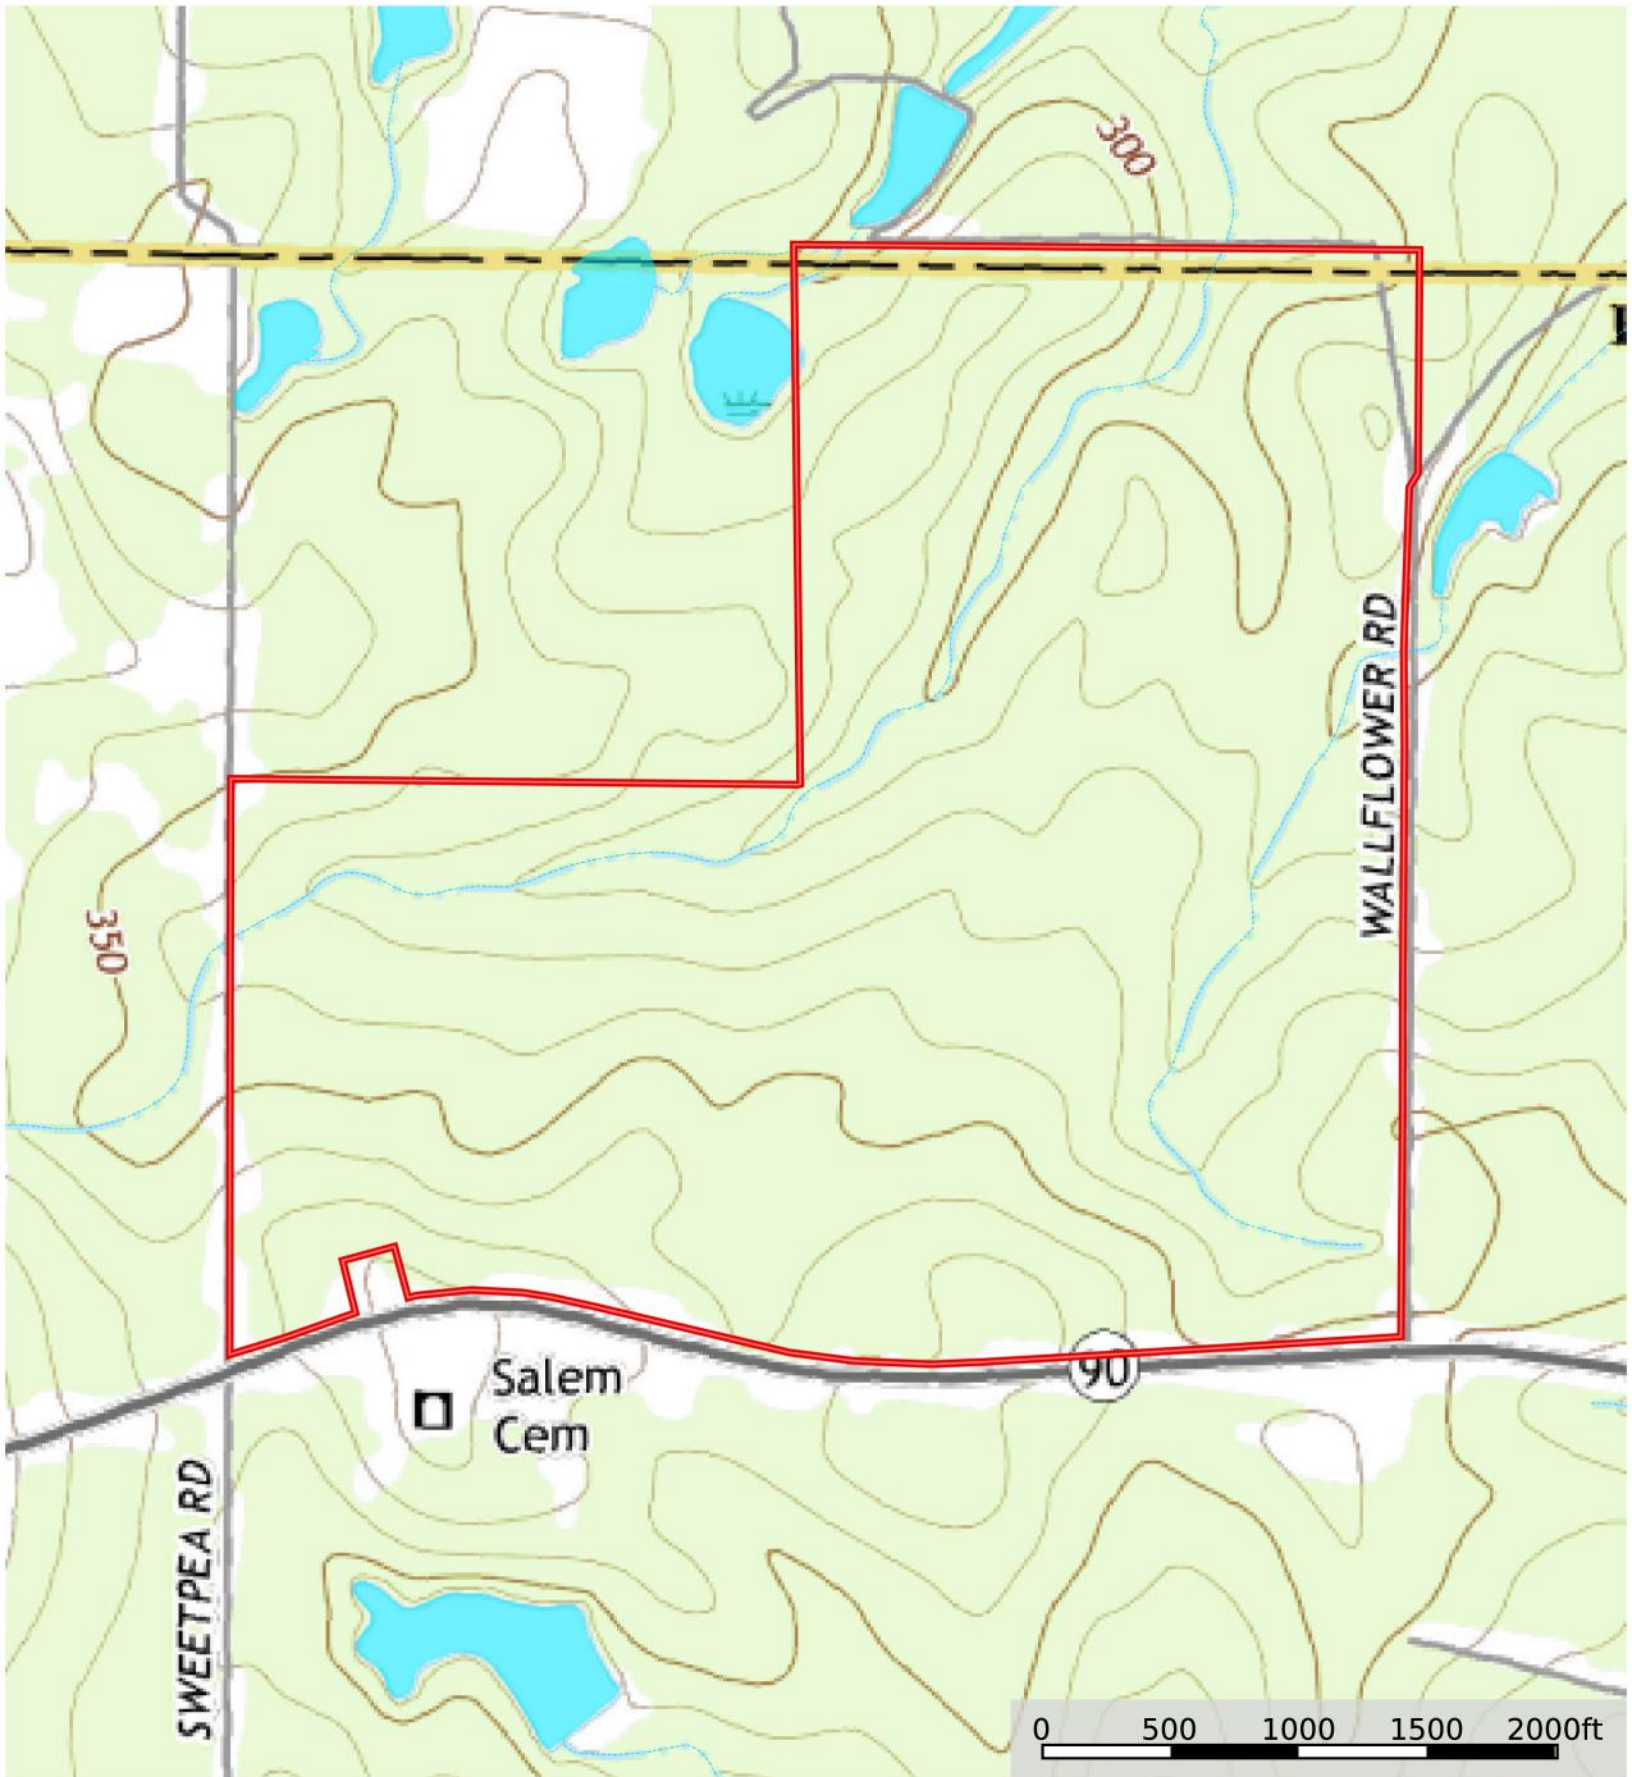

Salem Church Road ~ Topography Map

Ben Hill County, Georgia, 341.88 AC +/-

- Boundary
- Stream, Intermittent
- River/Creek
- Water Body