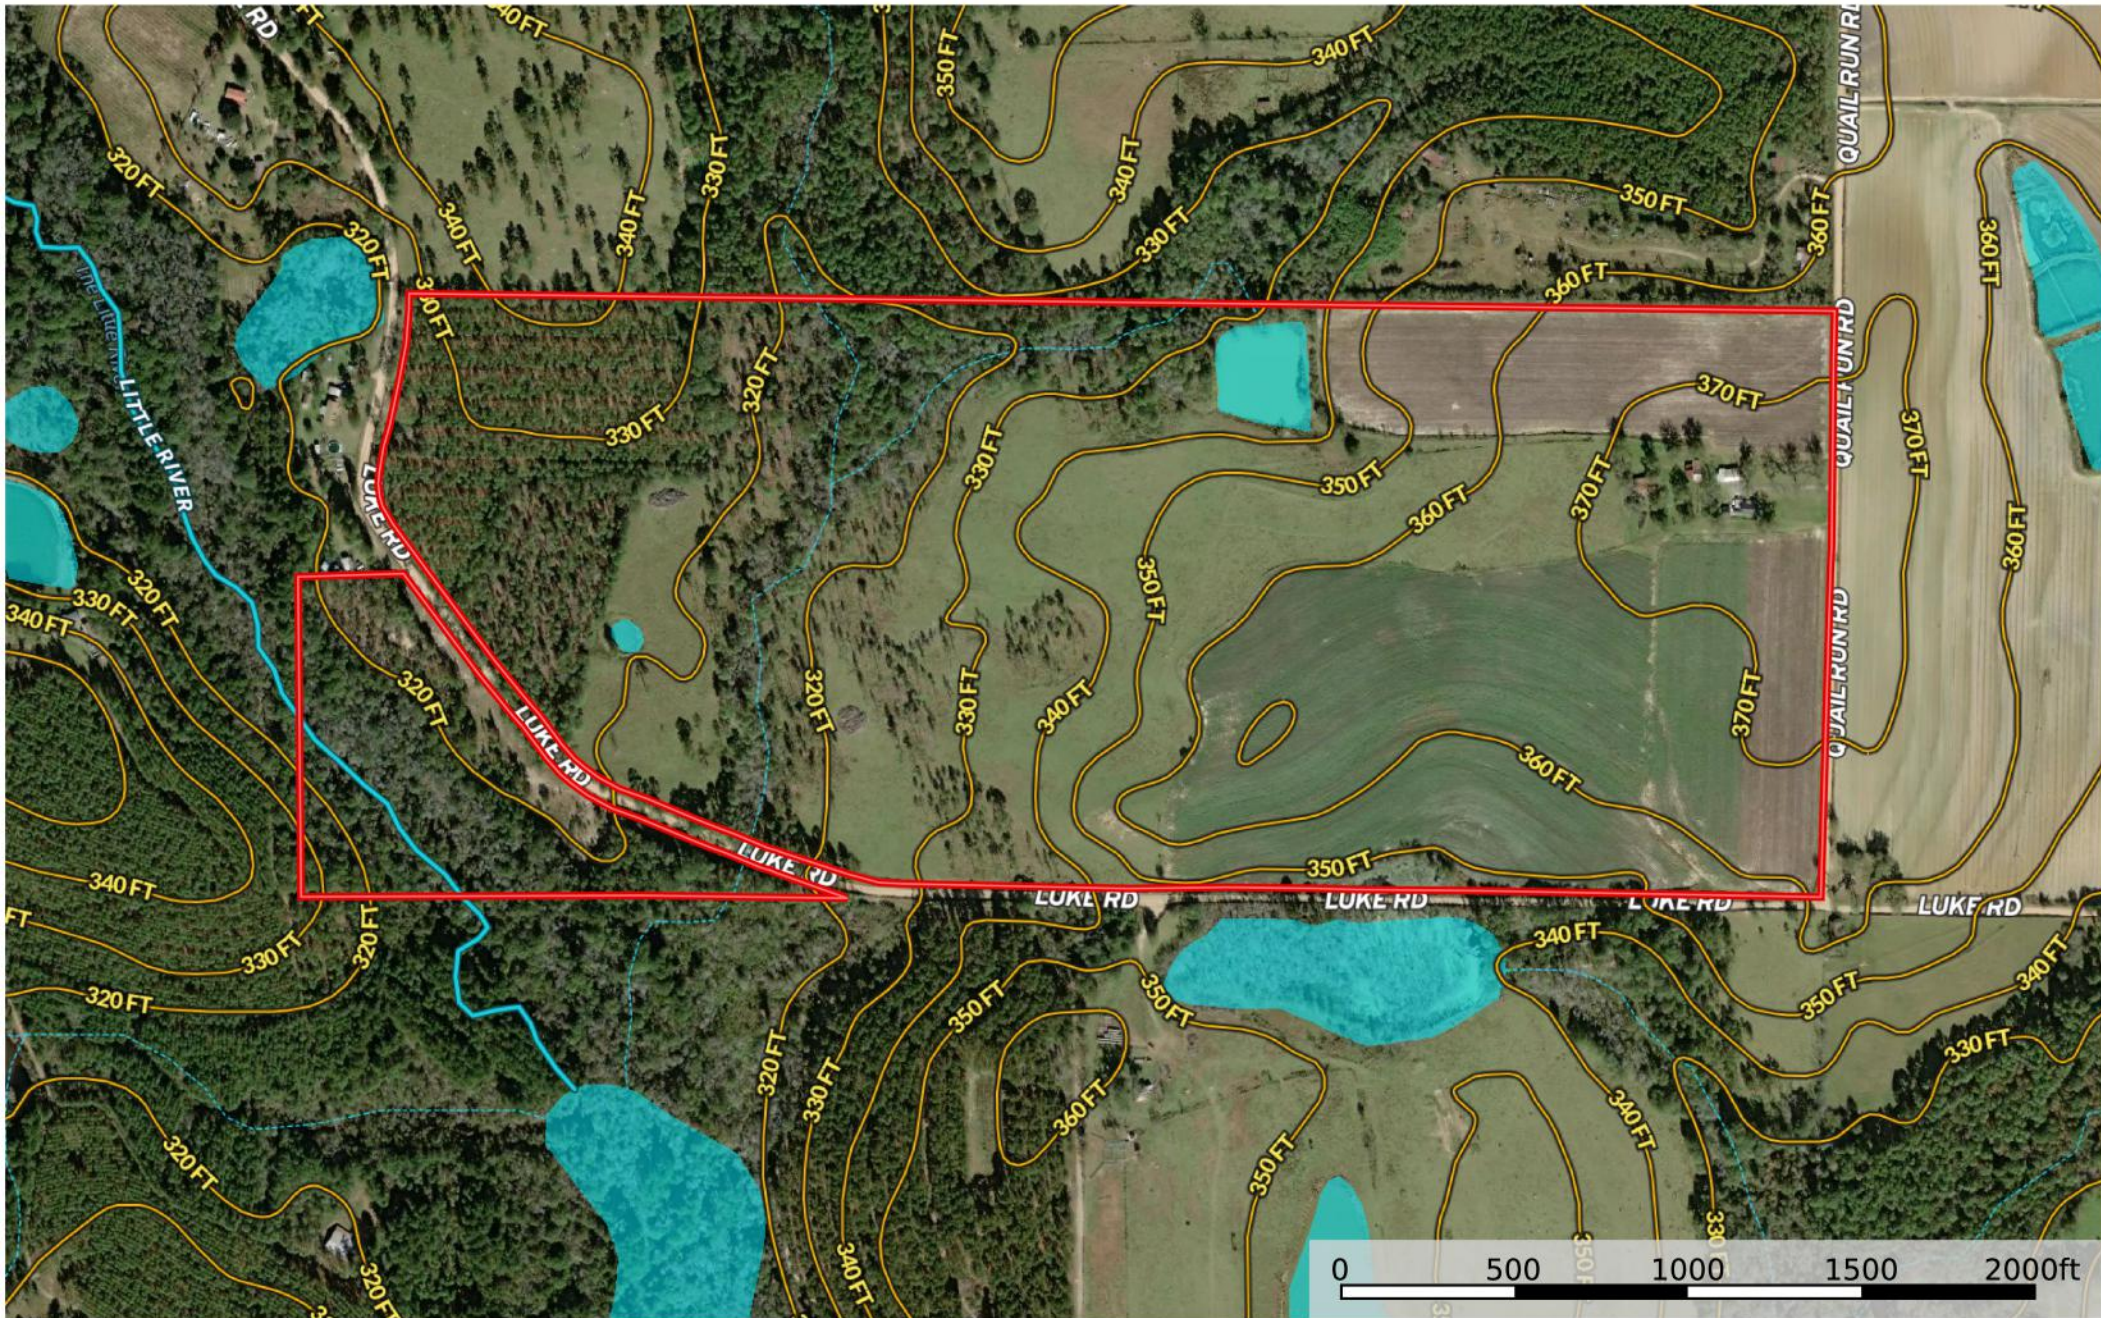

1538 Quail Run Road ~ Contour Lines Map

Turner County, Georgia, 169 AC +/-

- Boundary
- Stream, Intermittent
- River/Creek
- Water Body