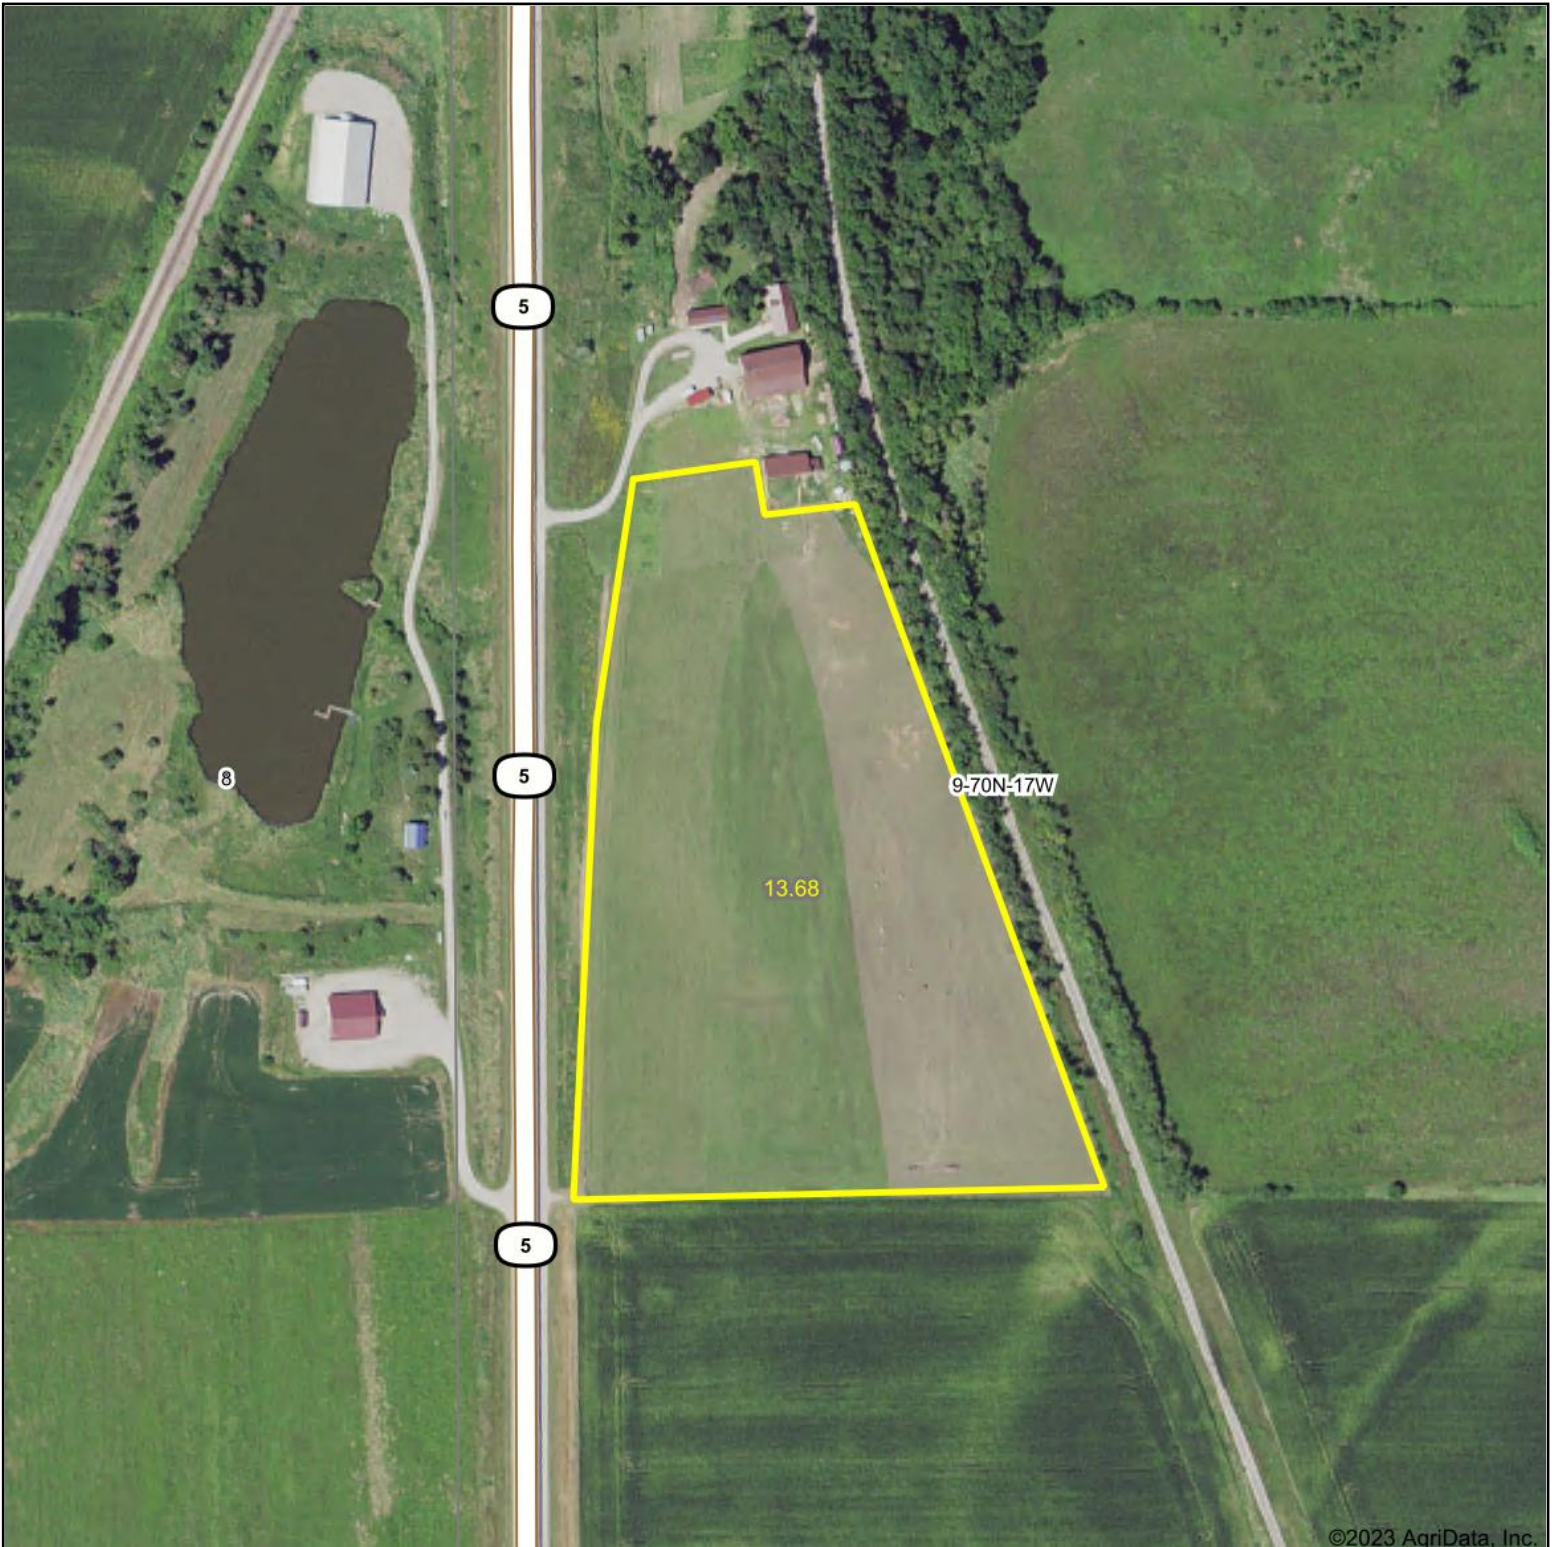

Aerial Map

©2023 AgriData, Inc.

Hawkeye Farm Mgmt & Real Estate

United Country
Real Estate
22 N Main, Albia IA Phone: 641-932-7796
Email: hawkeye@uclowa.com
On the web: www.uclowa.com;
www.iowawhitetailfarms.com

Boundary Center: 40° 52' 32.68, -92° 49' 42.22

0ft 327ft 655ft

Maps Provided By:
surety
CUSTOMIZED ONLINE MAPPING
© AgriData, Inc. 2023 www.AgriDataInc.com

9-70N-17W
Appanoose County
Iowa

10/17/2023