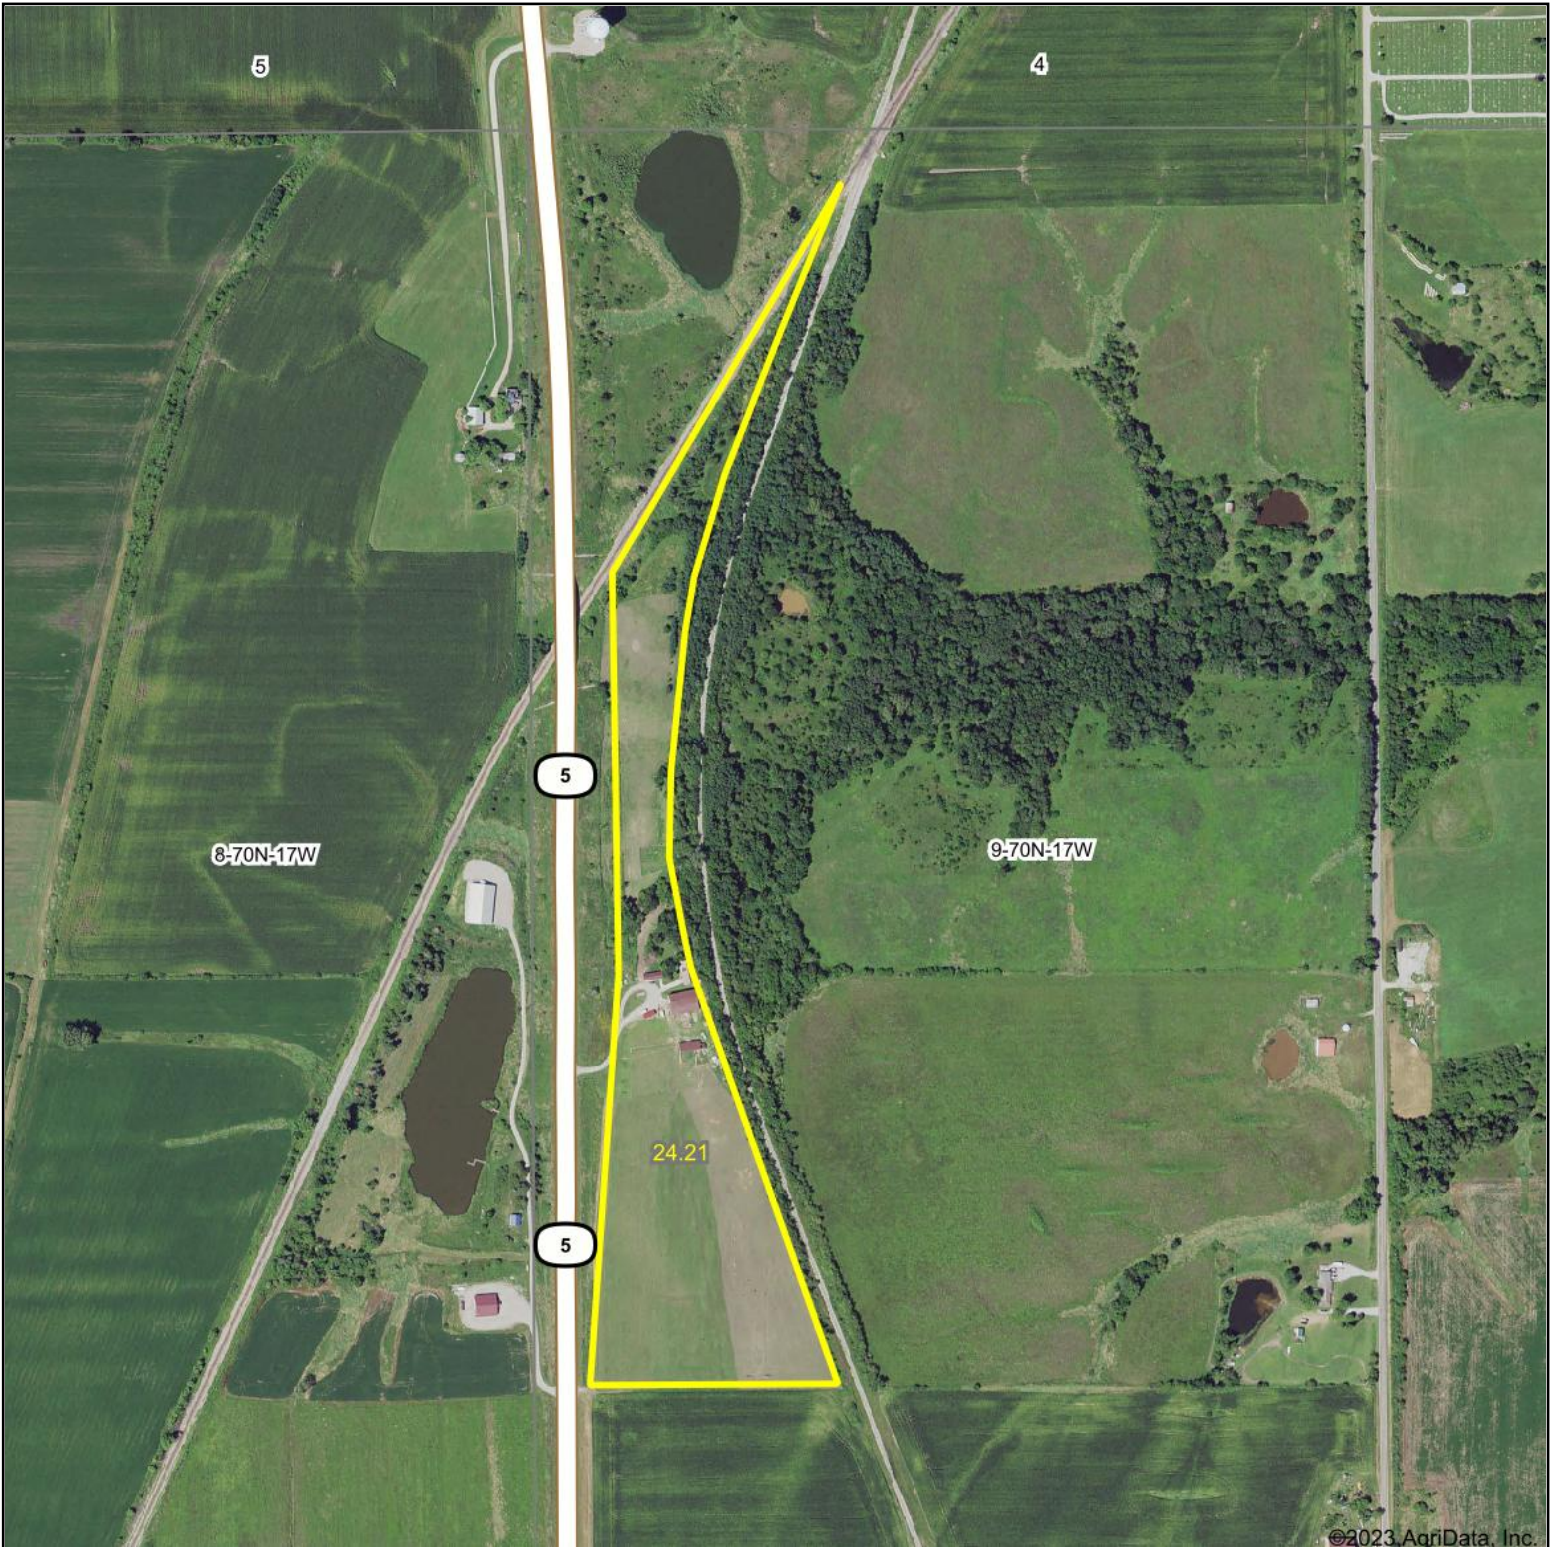

Aerial Map

©2023 AgriData, Inc.

Hawkeye Farm Mgmt & Real Estate

Boundary Center: 40° 52' 46.15, -92° 49' 42.13

0ft 696ft 1391ft

Maps Provided By:

© AgriData, Inc. 2023 www.AgriDataInc.com

9-70N-17W
Appanoose County
Iowa

10/17/2023